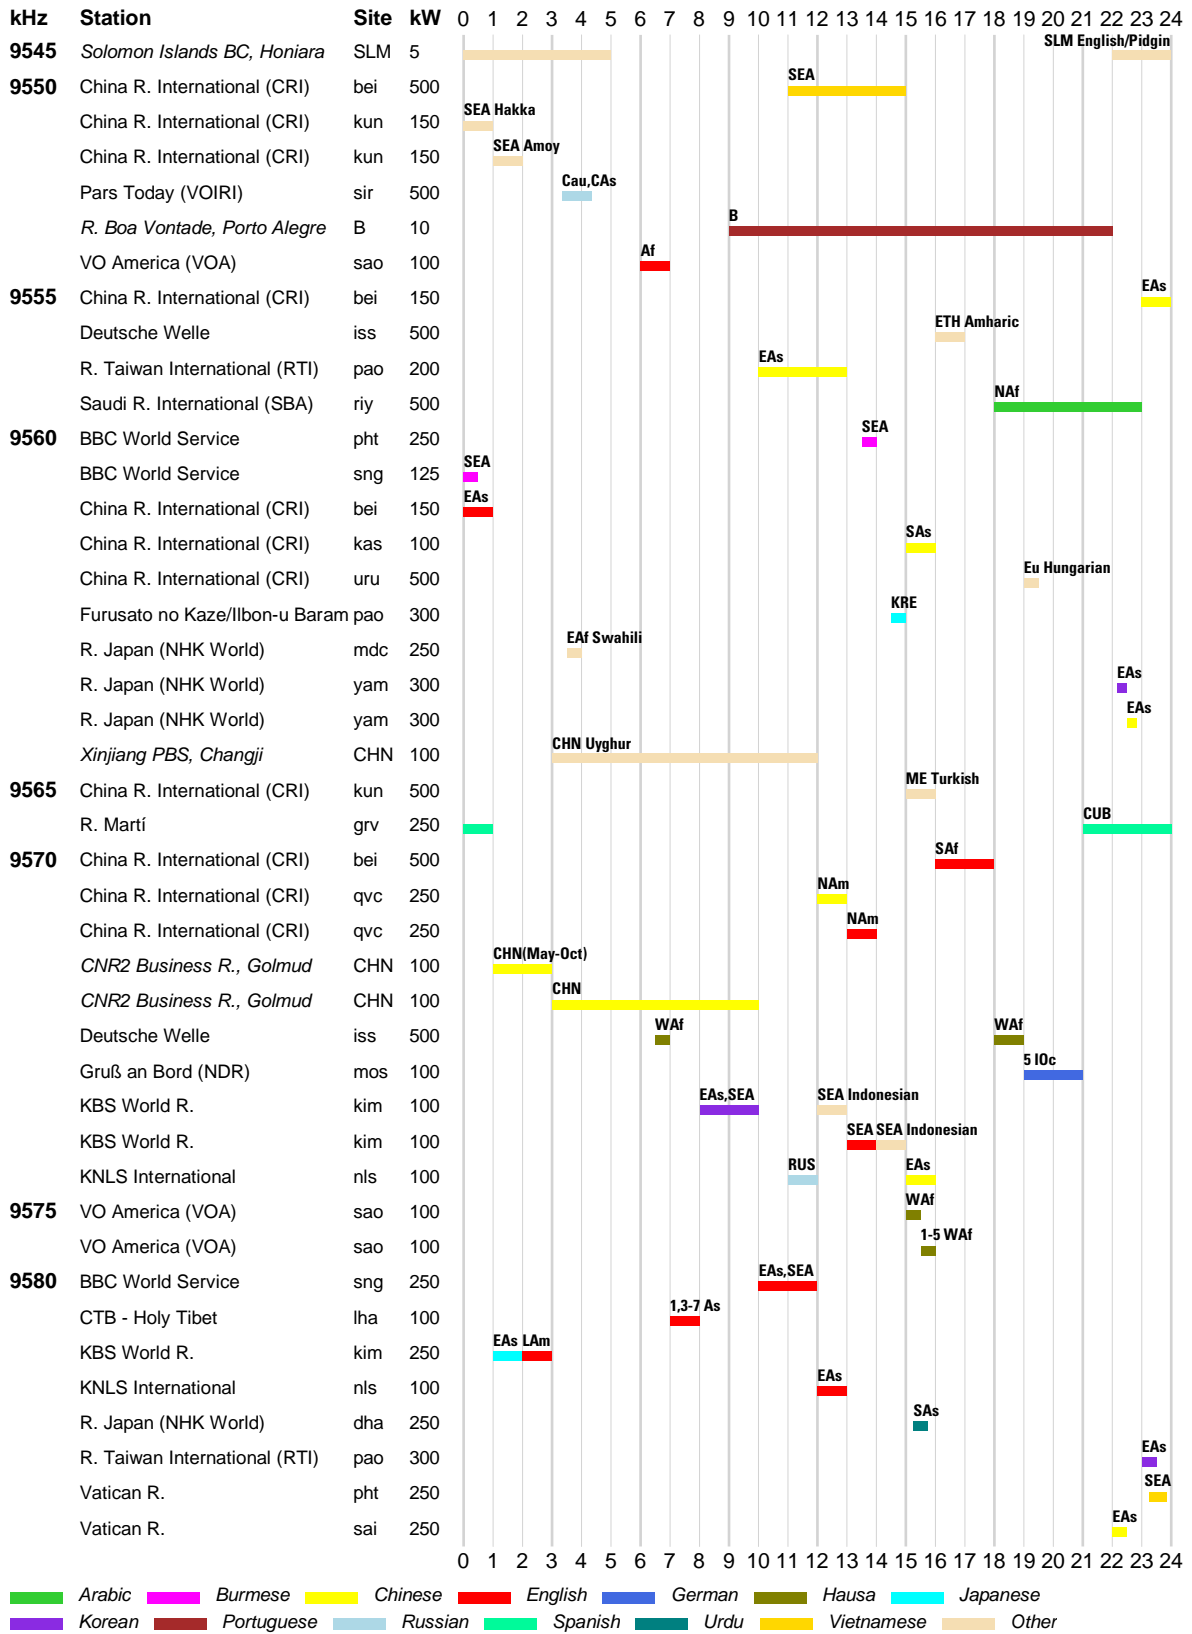

WRTH BARGRAPH FREQUENCY GUIDE

█ Arabic   █ Burmese   █ Chinese   █ English   █ German   █ Hausa   █ Japanese
█ Korean   █ Portugese   █ Russian   █ Spanish   █ Urdu   █ Vietnamese   █ Other