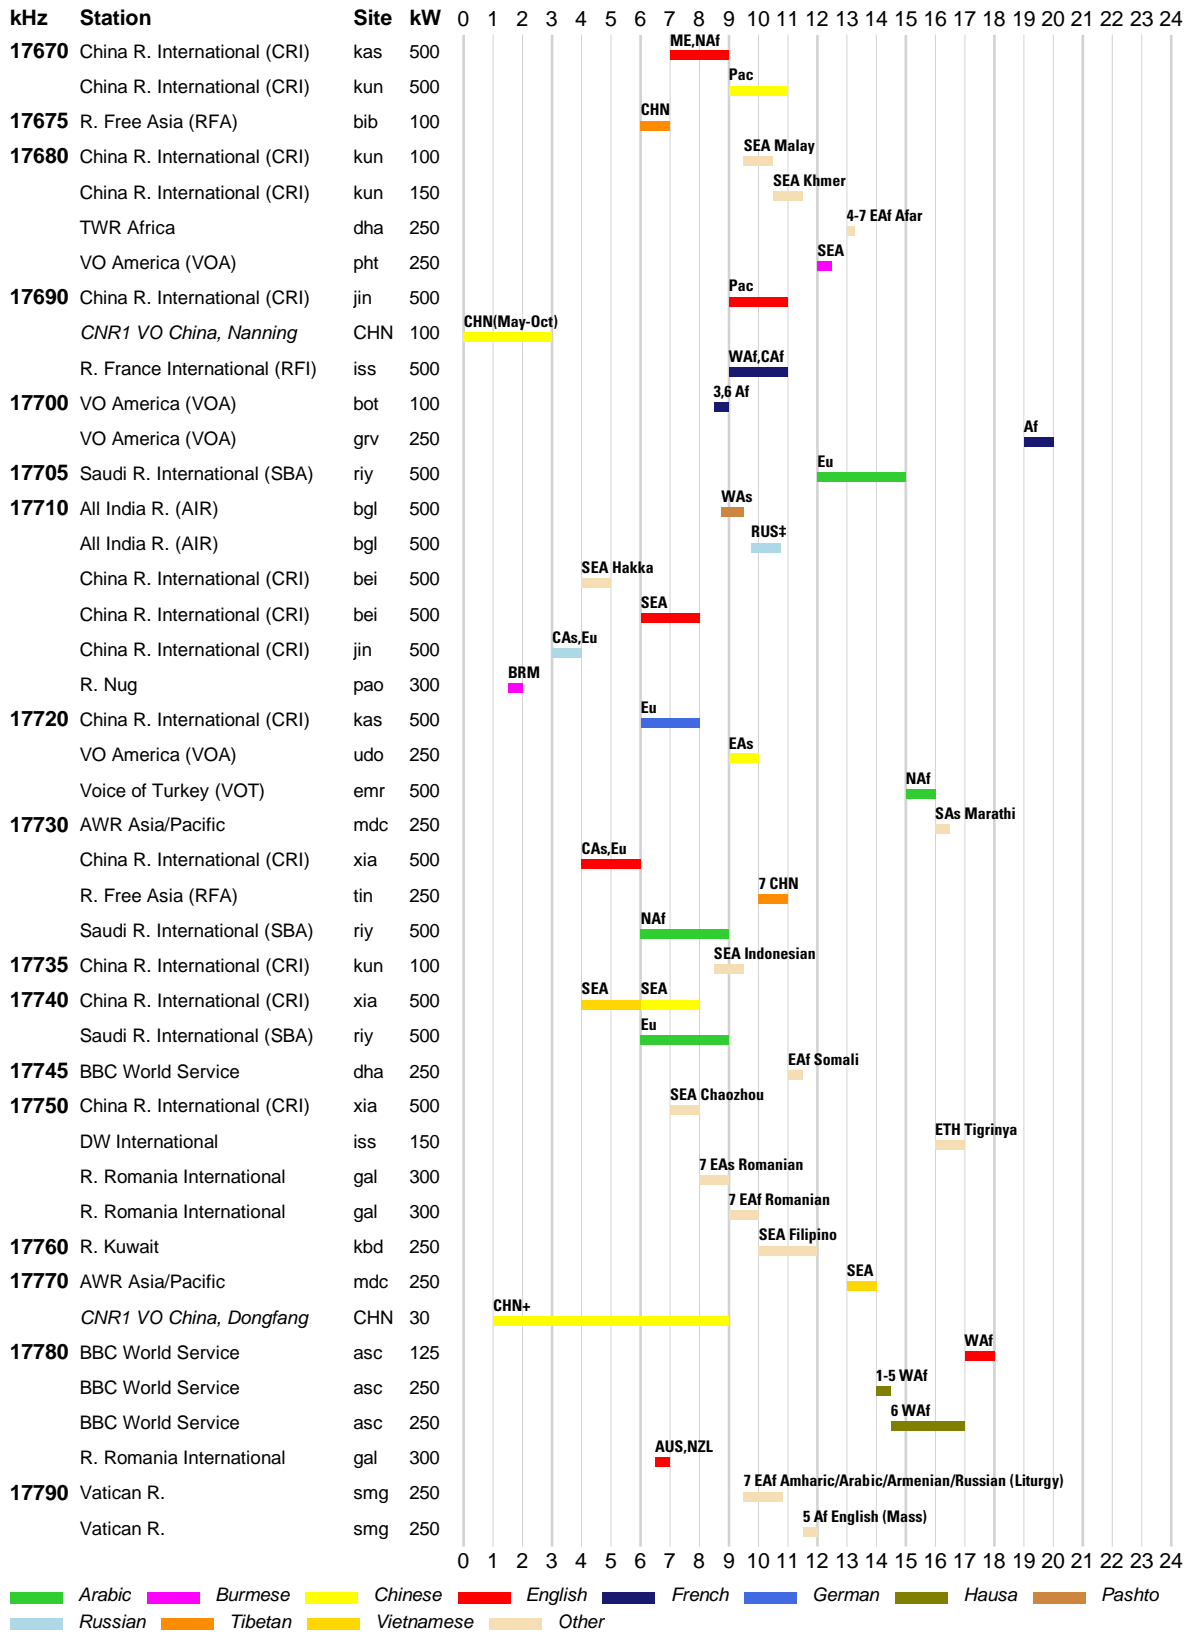

INTERNATIONAL BROADCASTS & DOMESTIC SHORTWAVE