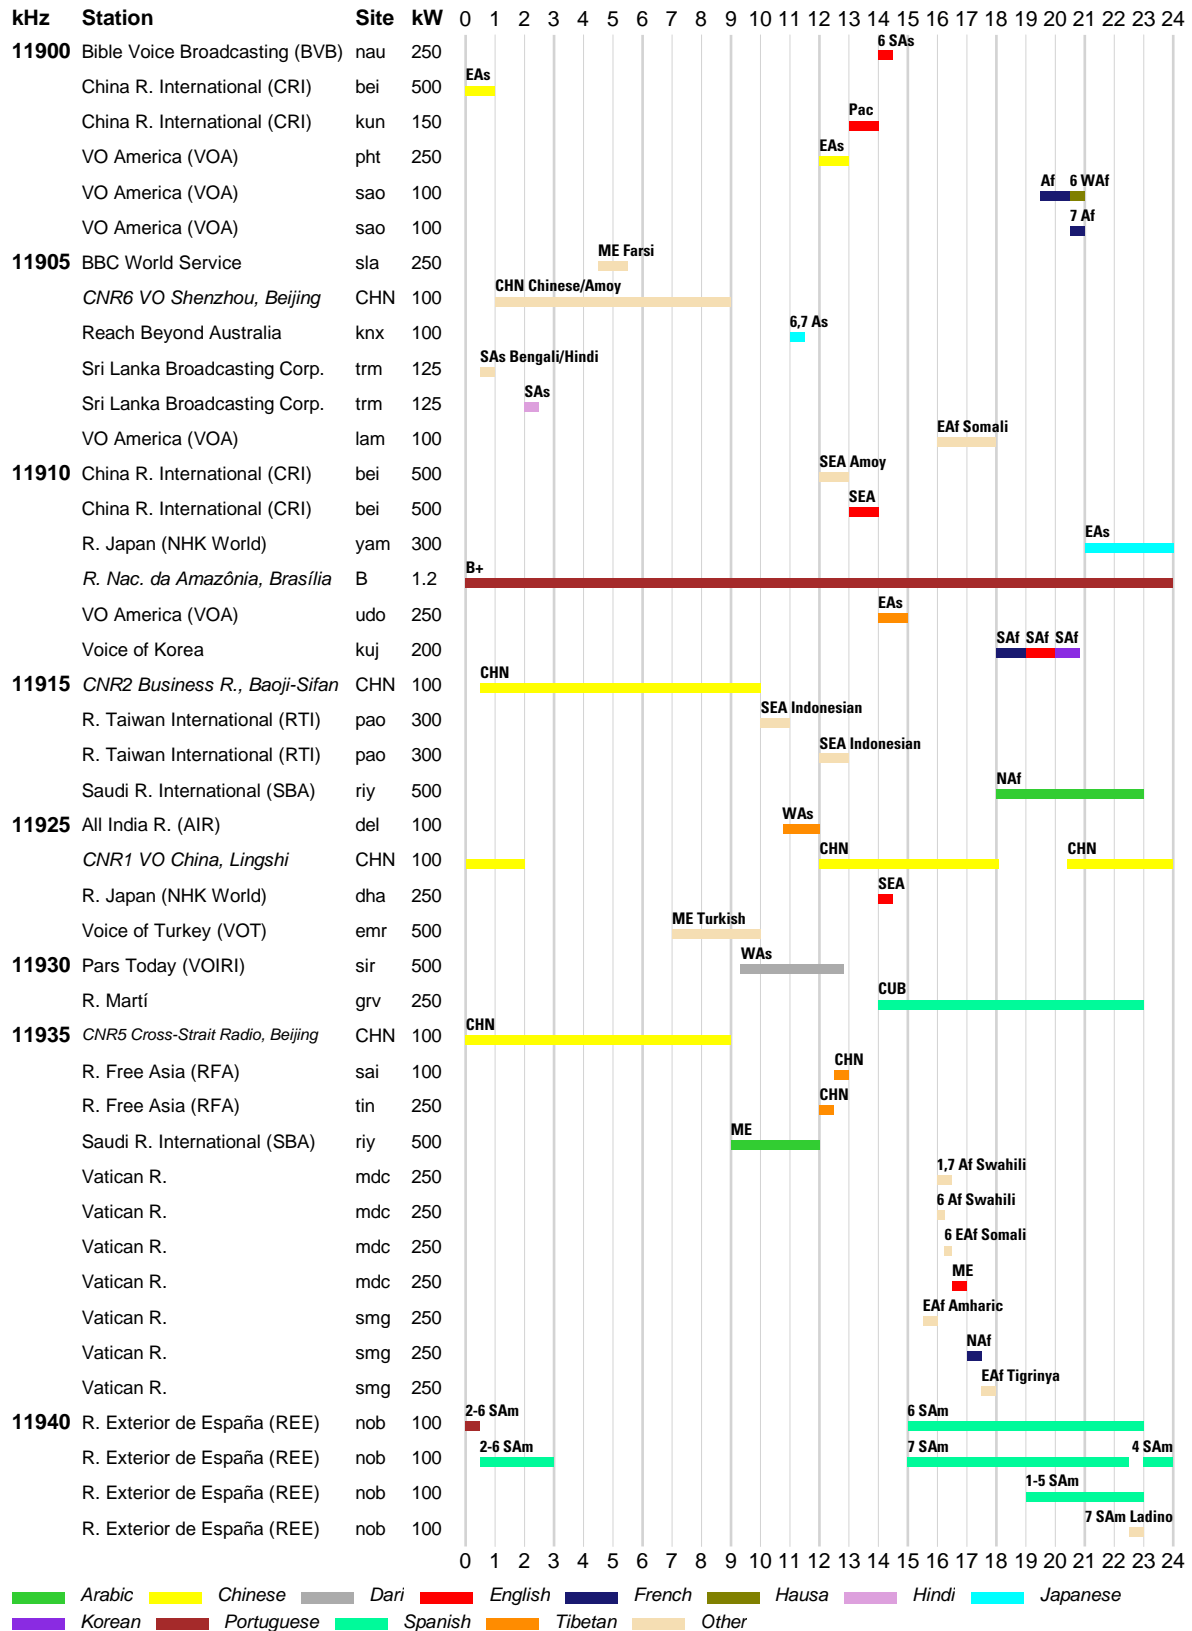

INTERNATIONAL BROADCASTS & DOMESTIC SHORTWAVE