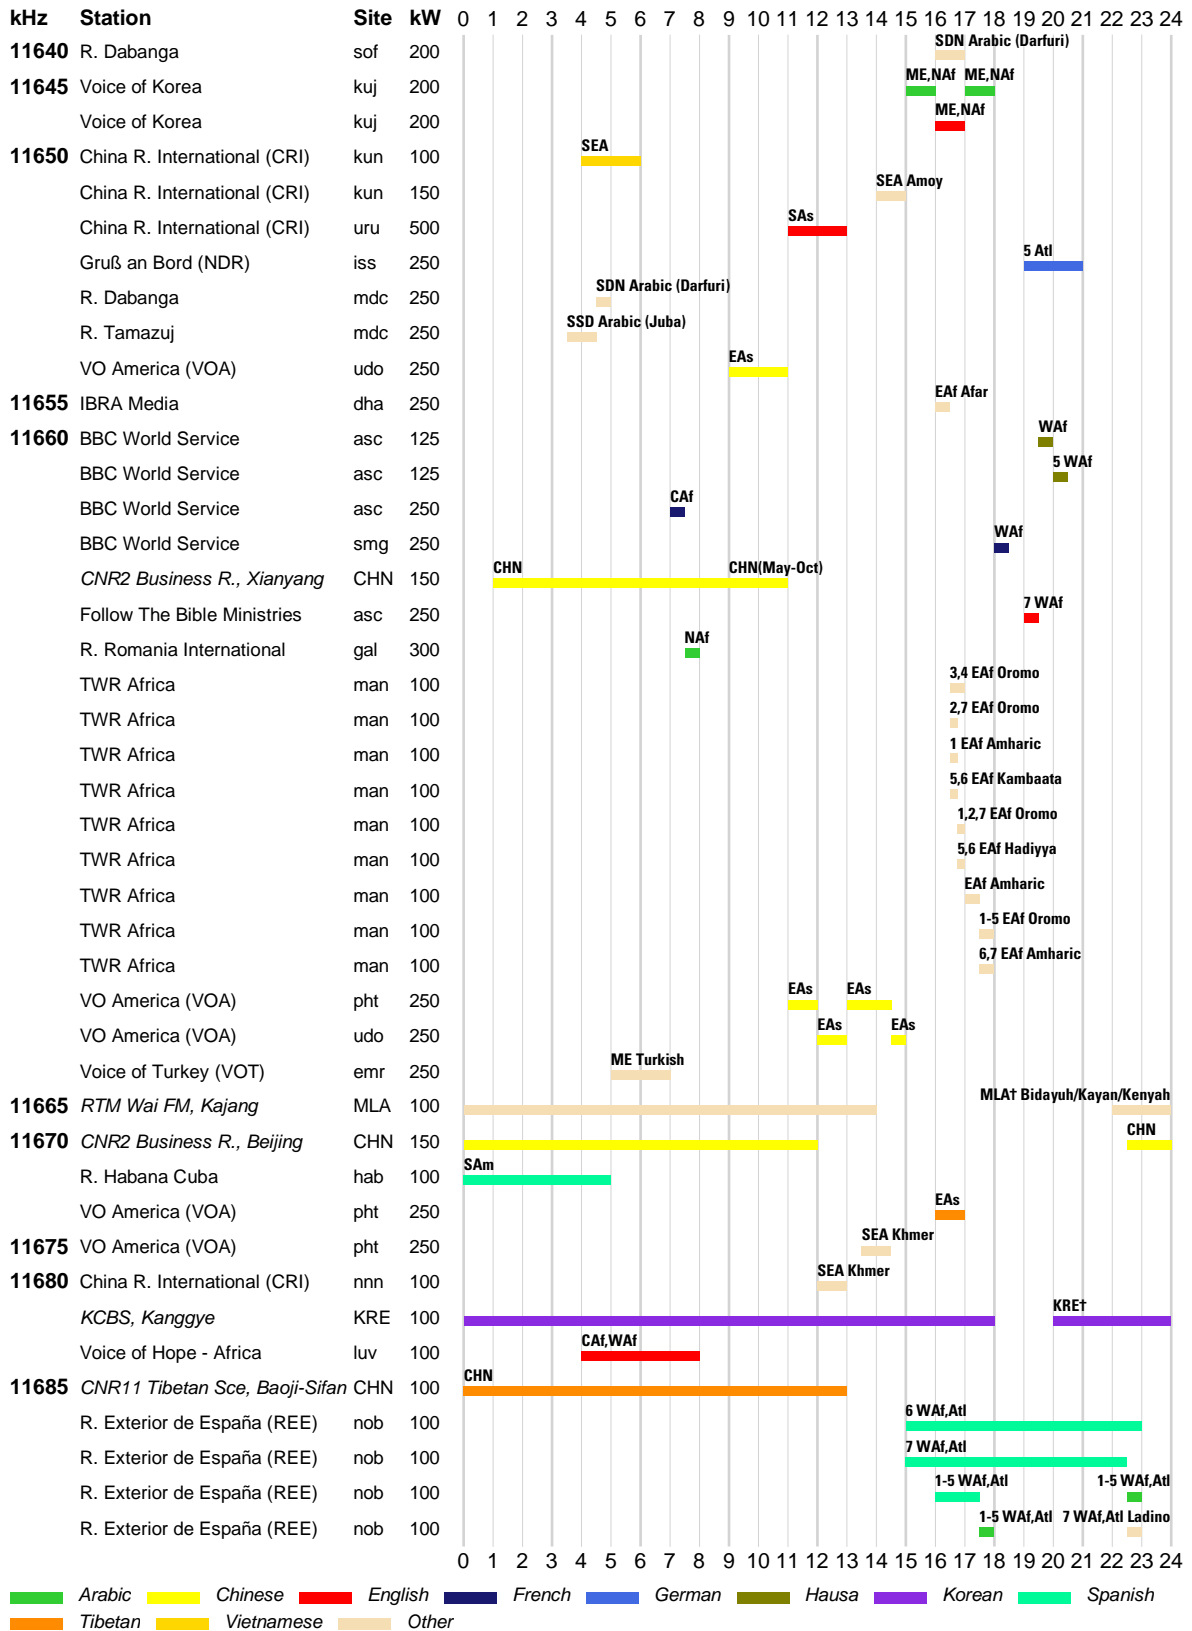

INTERNATIONAL BROADCASTS & DOMESTIC SHORTWAVE

WRTH BARGRAPH FREQUENCY GUIDE

█ Arabic
 █ Dari
 █ English
 █ German
 █ Hindi
 █ Korean
 █ Pashto
 █ Russian
█ Vietnamese
█ Other

INTERNATIONAL BROADCASTS & DOMESTIC SHORTWAVE

█ Arabic █ Dari █ English █ French █ Hausa █ Hindi █ Pashto █ Portuguese
█ Russian █ Urdu █ Vietnamese █ Other

WRTH BARGRAPH FREQUENCY GUIDE

INTERNATIONAL BROADCASTS & DOMESTIC SHORTWAVE

WRTH BARGRAPH FREQUENCY GUIDE

WRTH BARGRAPH FREQUENCY GUIDE

INTERNATIONAL BROADCASTS & DOMESTIC SHORTWAVE

WRTH BARGRAPH FREQUENCY GUIDE

INTERNATIONAL BROADCASTS & DOMESTIC SHORTWAVE

WRTH BARGRAPH FREQUENCY GUIDE

■ Arabic ■ Chinese ■ Dari ■ English ■ German ■ Japanese ■ Korean ■ Pashto
■ Portuguese ■ Russian ■ Spanish ■ Urdu ■ Other

INTERNATIONAL BROADCASTS & DOMESTIC SHORTWAVE

WRTH BARGRAPH FREQUENCY GUIDE

INTERNATIONAL BROADCASTS & DOMESTIC SHORTWAVE

WRTH BARGRAPH FREQUENCY GUIDE

INTERNATIONAL BROADCASTS & DOMESTIC SHORTWAVE

WRTH BARGRAPH FREQUENCY GUIDE