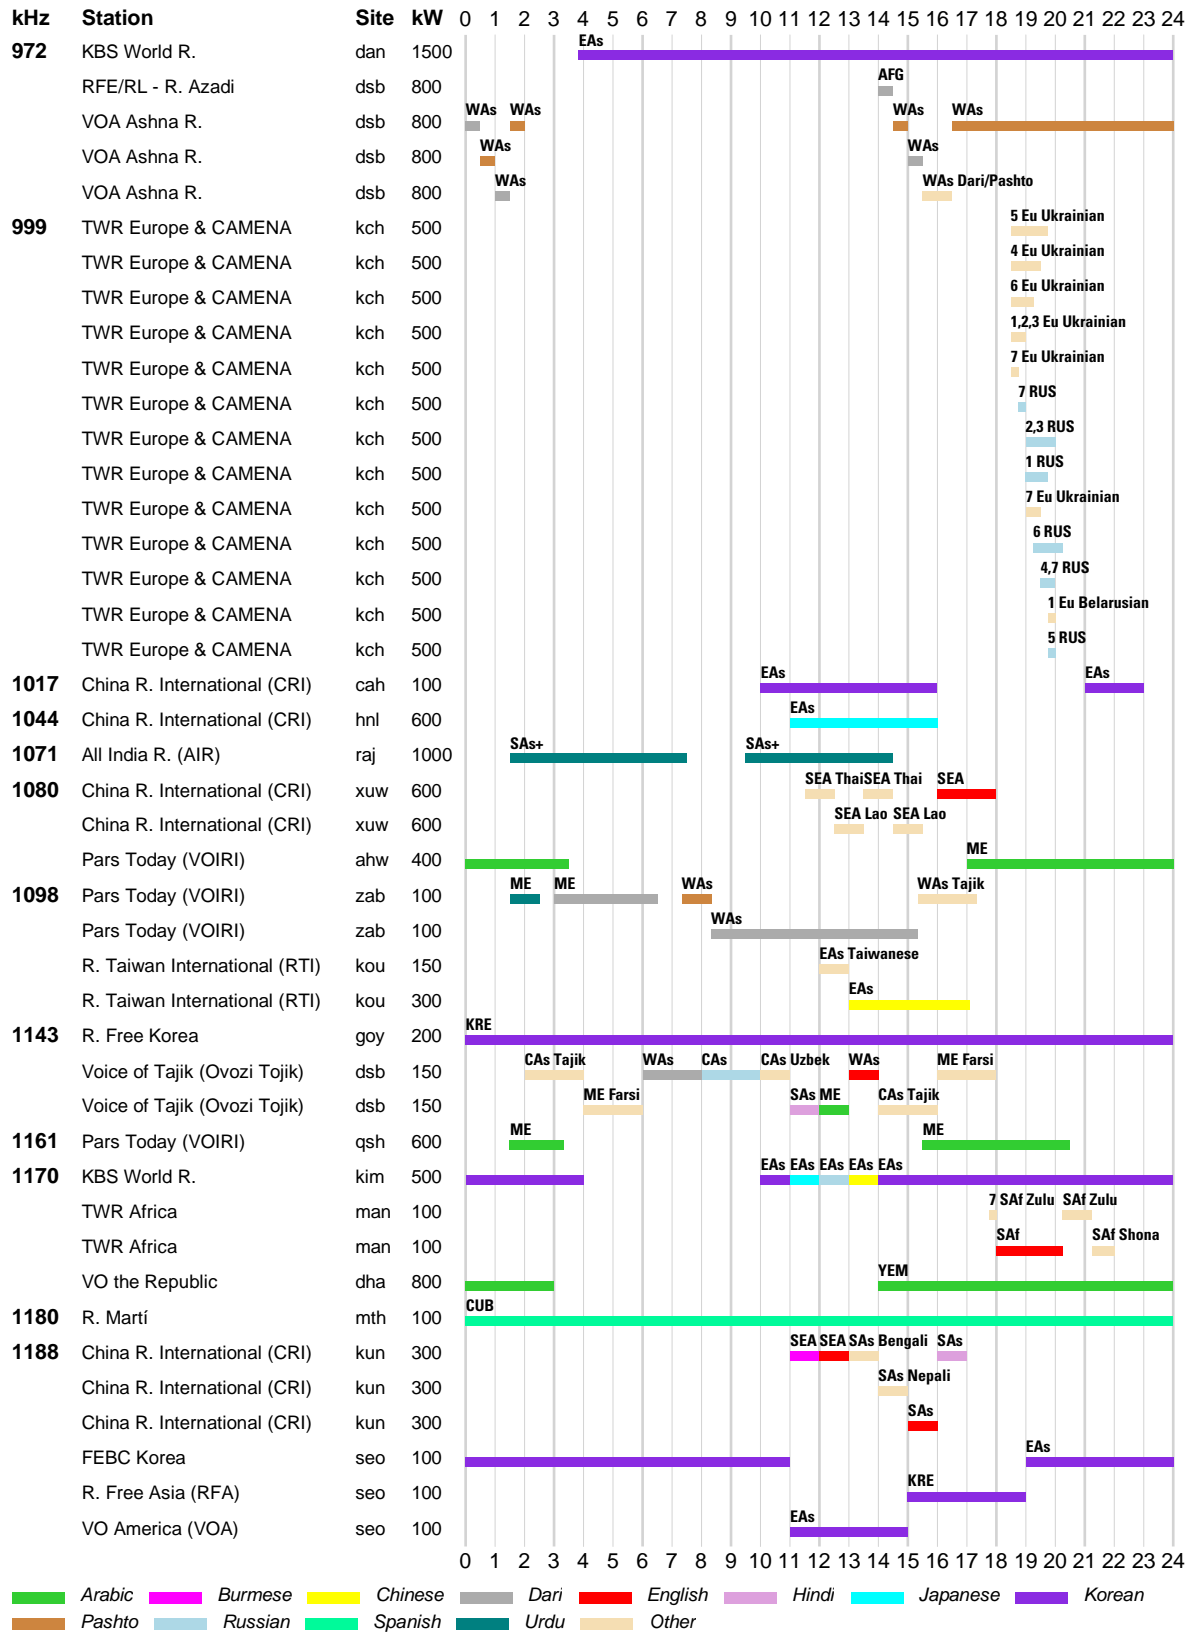

WORLD RADIO TV HANDBOOK

WRTH

BARGRAPH FREQUENCY GUIDE

B21

INTERNATIONAL BROADCASTS & DOMESTIC SHORTWAVE

█ Arabic █ Chinese █ Dari █ English █ Japanese █ Korean █ Pashto
█ Portuguese █ Russian █ Spanish █ Urdu █ Vietnamese █ Other

INTERNATIONAL BROADCASTS & DOMESTIC SHORTWAVE

WRTH BARGRAPH FREQUENCY GUIDE

█ Arabic
 █ Dari
 █ English
 █ German
 █ Hindi
 █ Korean
 █ Pashto
 █ Russian
█ Vietnamese
█ Other

INTERNATIONAL BROADCASTS & DOMESTIC SHORTWAVE

█ Arabic █ Dari █ English █ French █ Hausa █ Hindi █ Pashto █ Portuguese
█ Russian █ Urdu █ Vietnamese █ Other

WRTH BARGRAPH FREQUENCY GUIDE

INTERNATIONAL BROADCASTS & DOMESTIC SHORTWAVE

WRTH BARGRAPH FREQUENCY GUIDE