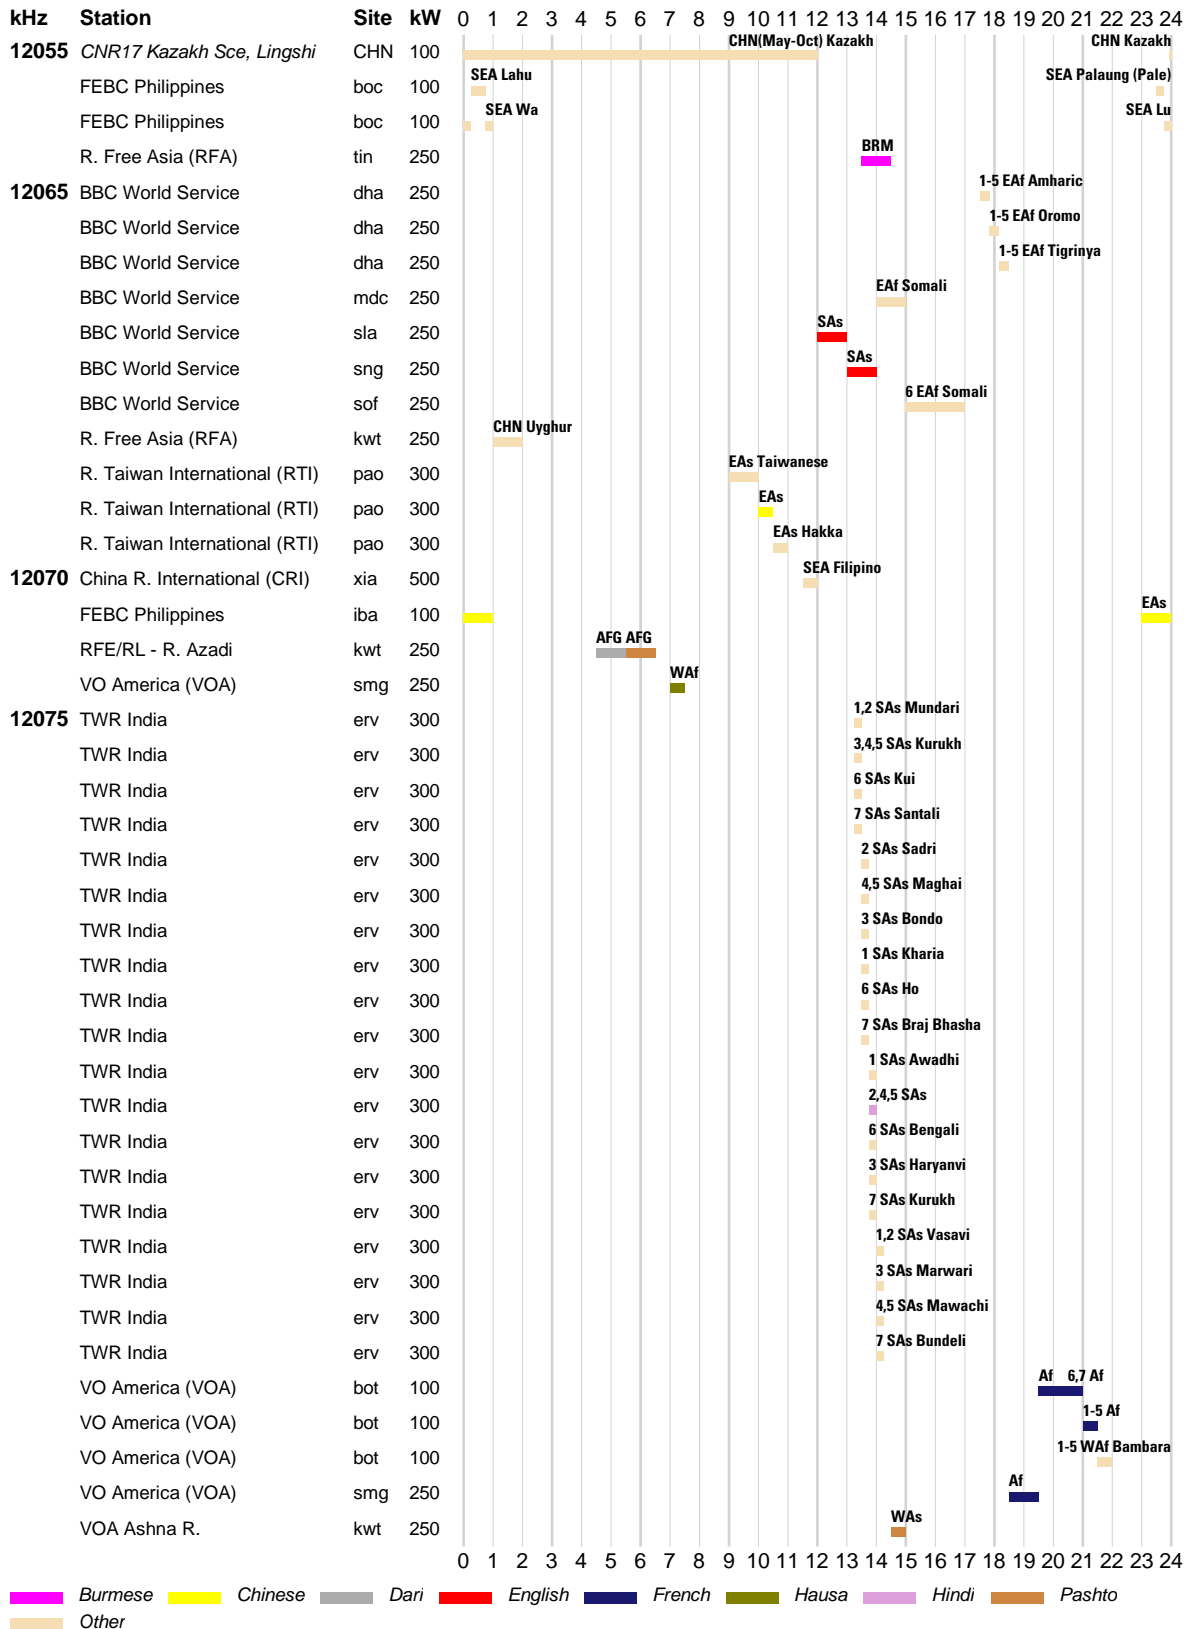

INTERNATIONAL BROADCASTS & DOMESTIC SHORTWAVE

■ Burmese
■ Chinese
■ Dari
■ English
■ French
■ Hausa
■ Hindi
■ Pashto
■ Other