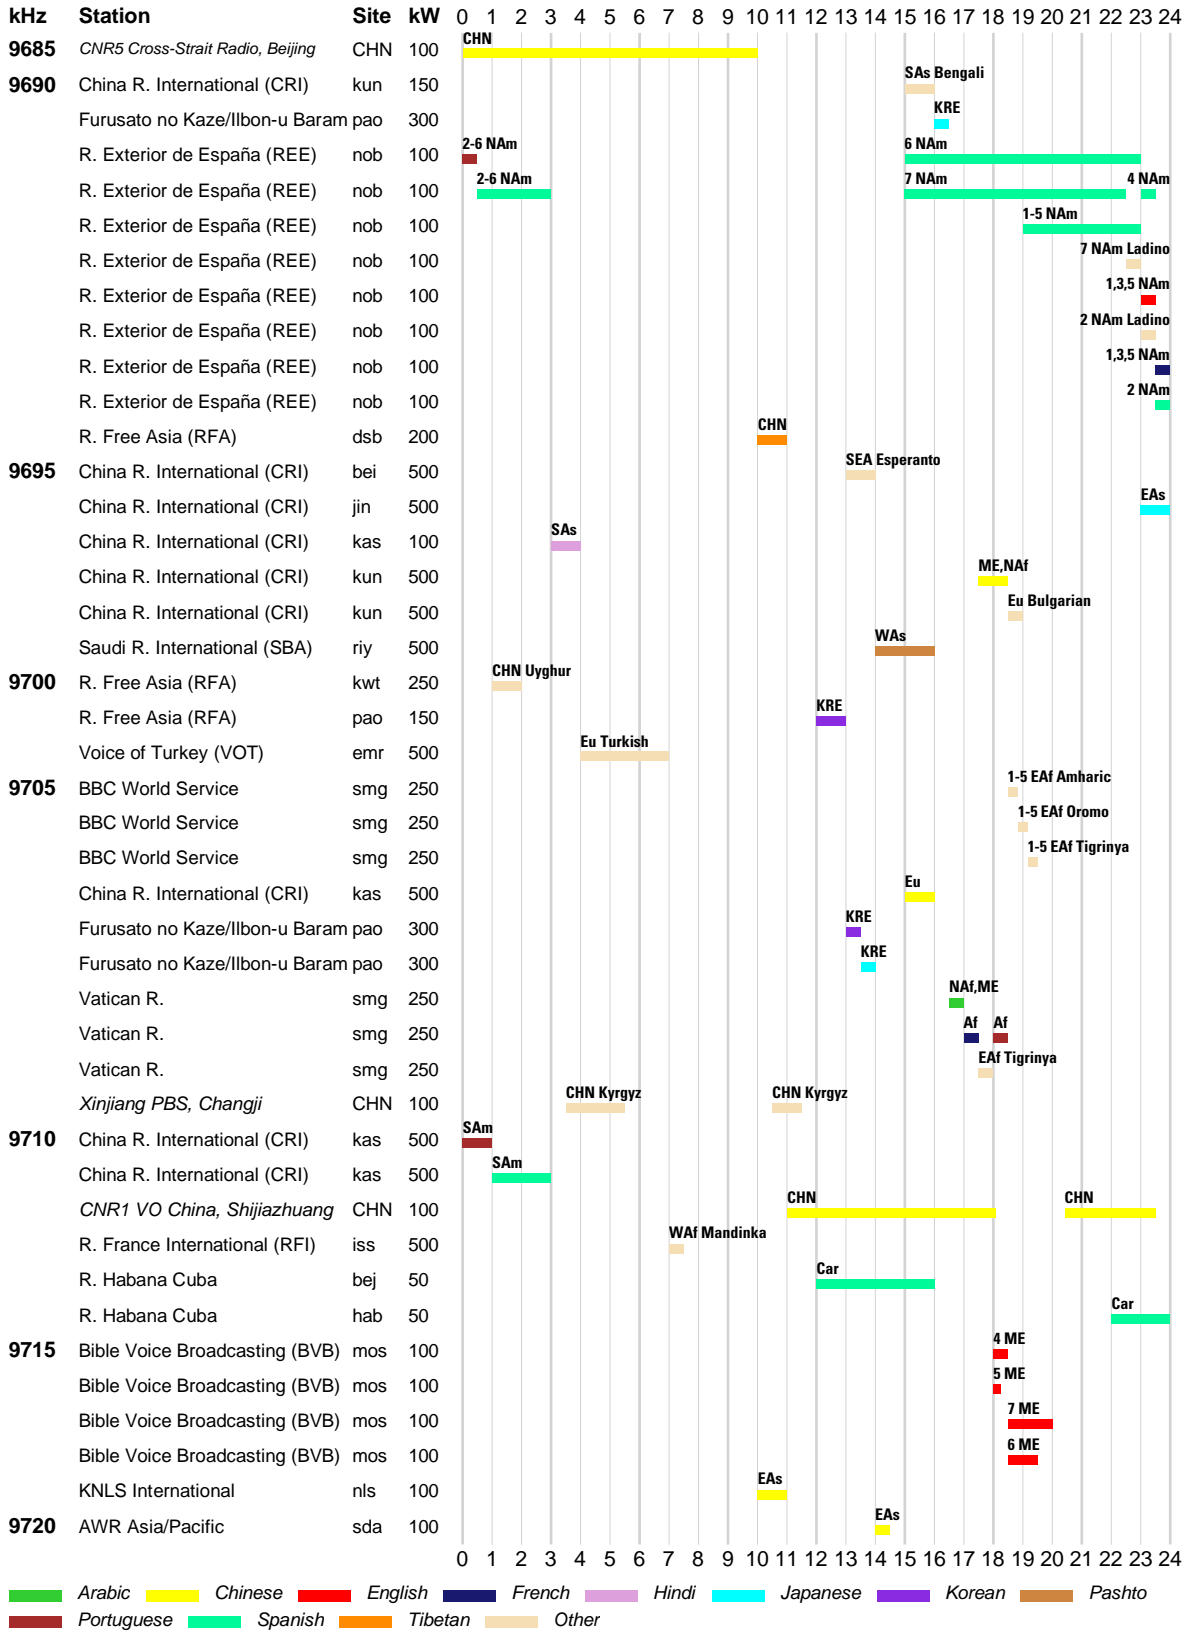

█ Arabic █ Dari █ English █ French █ Hausa █ Hindi █ Pashto █ Portuguese
█ Russian █ Urdu █ Vietnamese █ Other

WRTH BARGRAPH FREQUENCY GUIDE

INTERNATIONAL BROADCASTS & DOMESTIC SHORTWAVE

WRTH BARGRAPH FREQUENCY GUIDE

WRTH BARGRAPH FREQUENCY GUIDE

INTERNATIONAL BROADCASTS & DOMESTIC SHORTWAVE

WRTH BARGRAPH FREQUENCY GUIDE

INTERNATIONAL BROADCASTS & DOMESTIC SHORTWAVE

WRTH BARGRAPH FREQUENCY GUIDE

■ Arabic ■ Chinese ■ Dari ■ English ■ German ■ Japanese ■ Korean ■ Pashto
■ Portuguese ■ Russian ■ Spanish ■ Urdu ■ Other

WRTH BARGRAPH FREQUENCY GUIDE

█ Arabic █ Burmese █ Chinese █ English █ French █ Hindi █ Korean █ Pashto
█ Portuguese █ Russian █ Vietnamese █ Other

INTERNATIONAL BROADCASTS & DOMESTIC SHORTWAVE

WRTH BARGRAPH FREQUENCY GUIDE

WRTH BARGRAPH FREQUENCY GUIDE

█ Arabic █ Chinese █ English █ French █ Hindi █ Japanese █ Korean █ Pashto
█ Portuguese █ Spanish █ Tibetan █ Other

INTERNATIONAL BROADCASTS & DOMESTIC SHORTWAVE

WRTH BARGRAPH FREQUENCY GUIDE