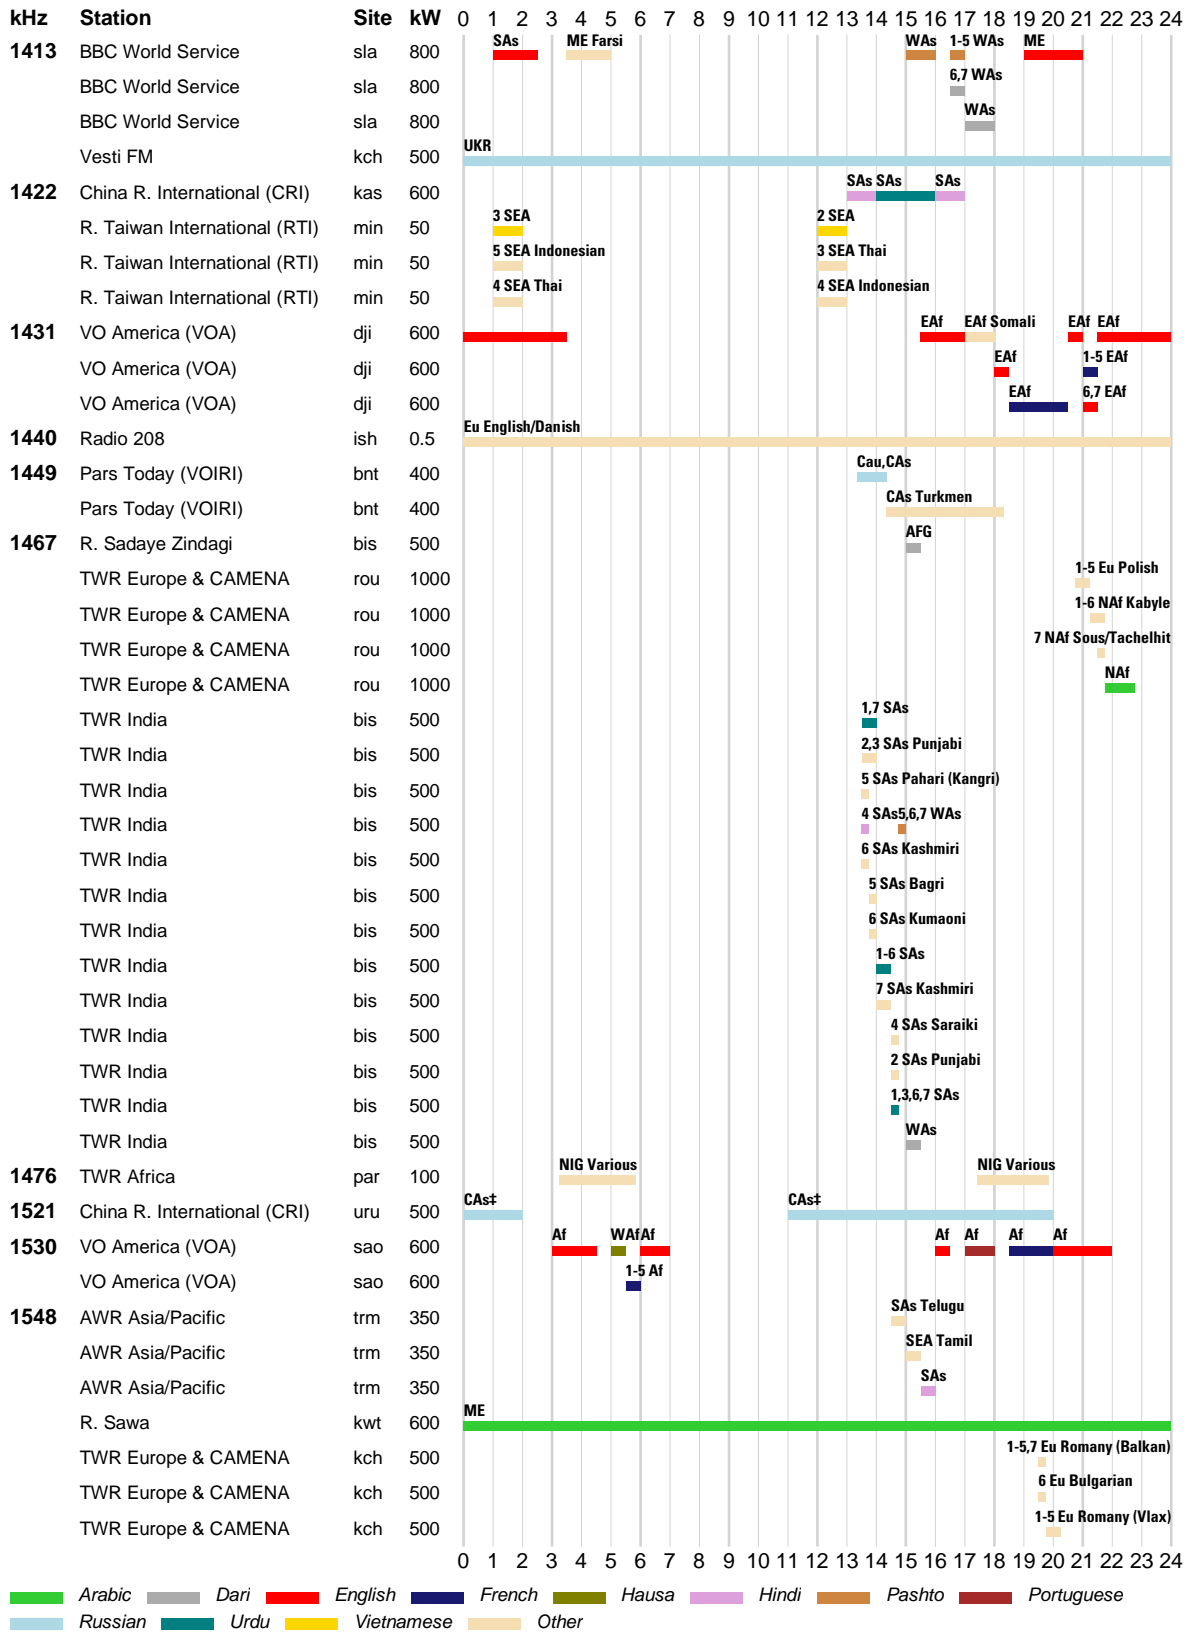

INTERNATIONAL BROADCASTS & DOMESTIC SHORTWAVE

WRTH BARGRAPH FREQUENCY GUIDE

█ Arabic
 █ Dari
 █ English
 █ German
 █ Hindi
 █ Korean
 █ Pashto
 █ Russian
█ Vietnamese
█ Other

INTERNATIONAL BROADCASTS & DOMESTIC SHORTWAVE

█ Arabic █ Dari █ English █ French █ Hausa █ Hindi █ Pashto █ Portuguese
█ Russian █ Urdu █ Vietnamese █ Other

WRTH BARGRAPH FREQUENCY GUIDE

INTERNATIONAL BROADCASTS & DOMESTIC SHORTWAVE

WRTH BARGRAPH FREQUENCY GUIDE