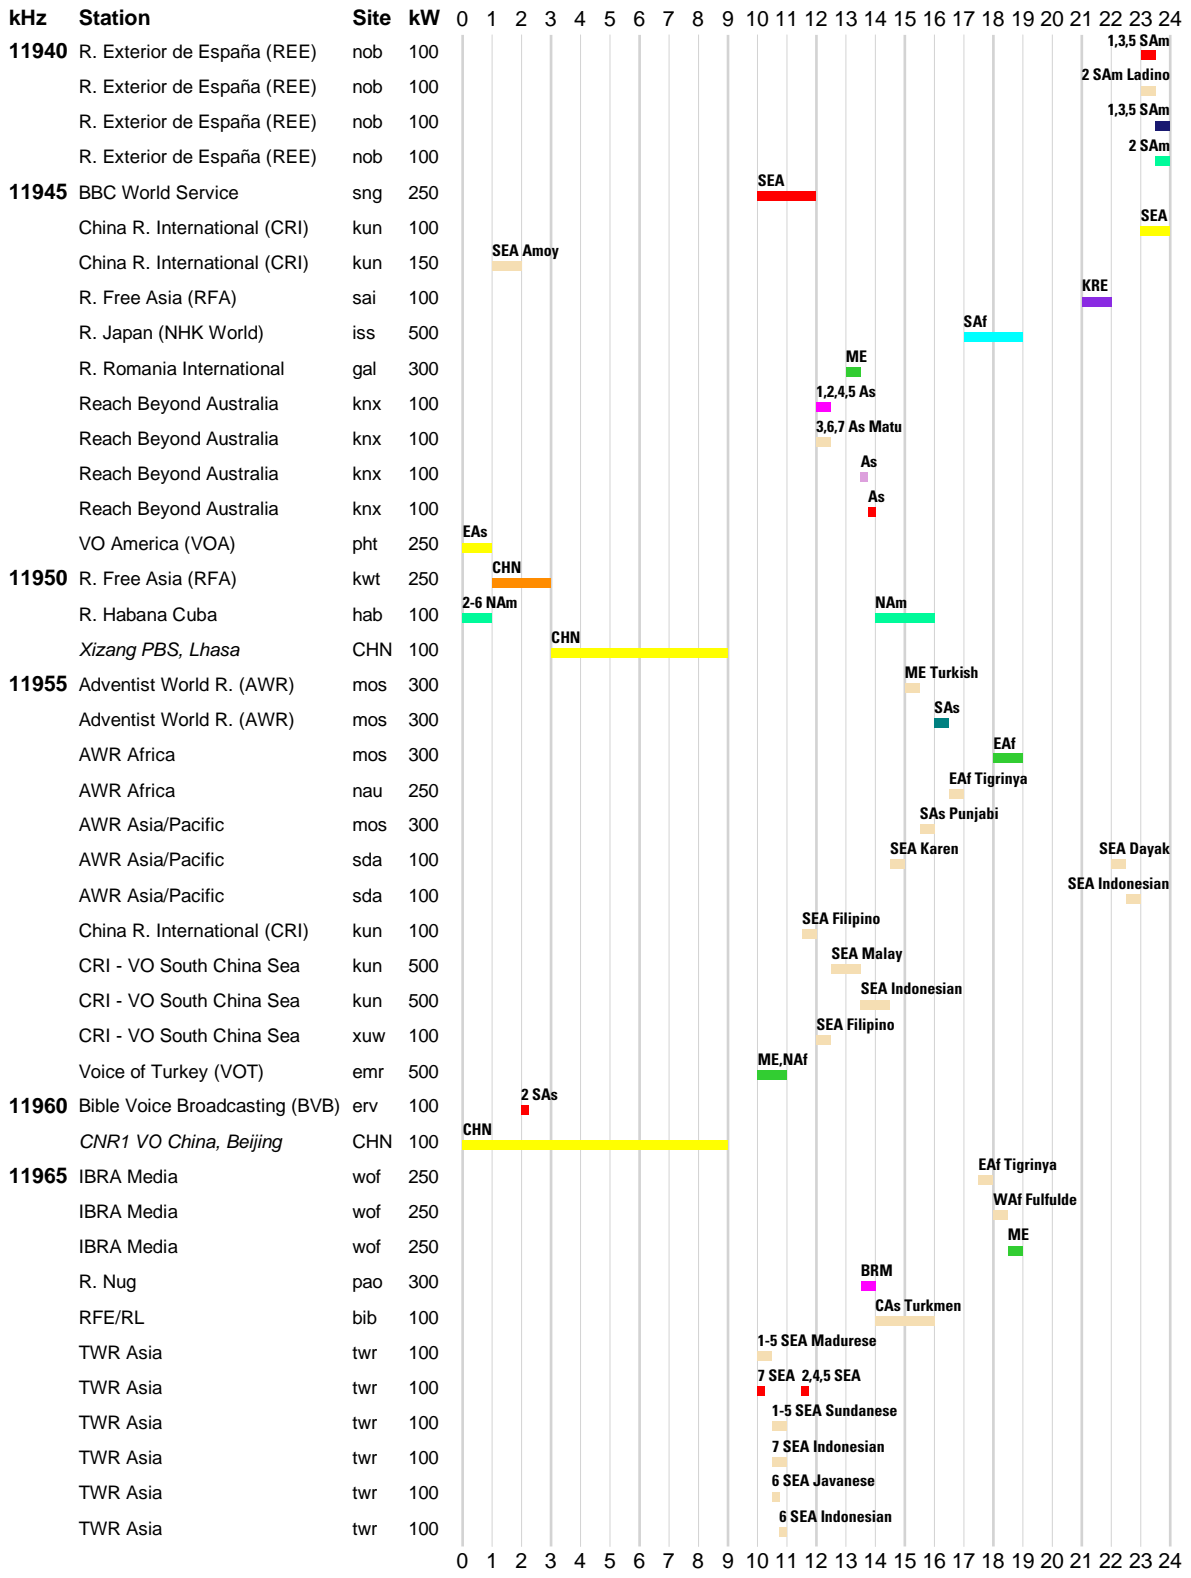

WRTH BARGRAPH FREQUENCY GUIDE