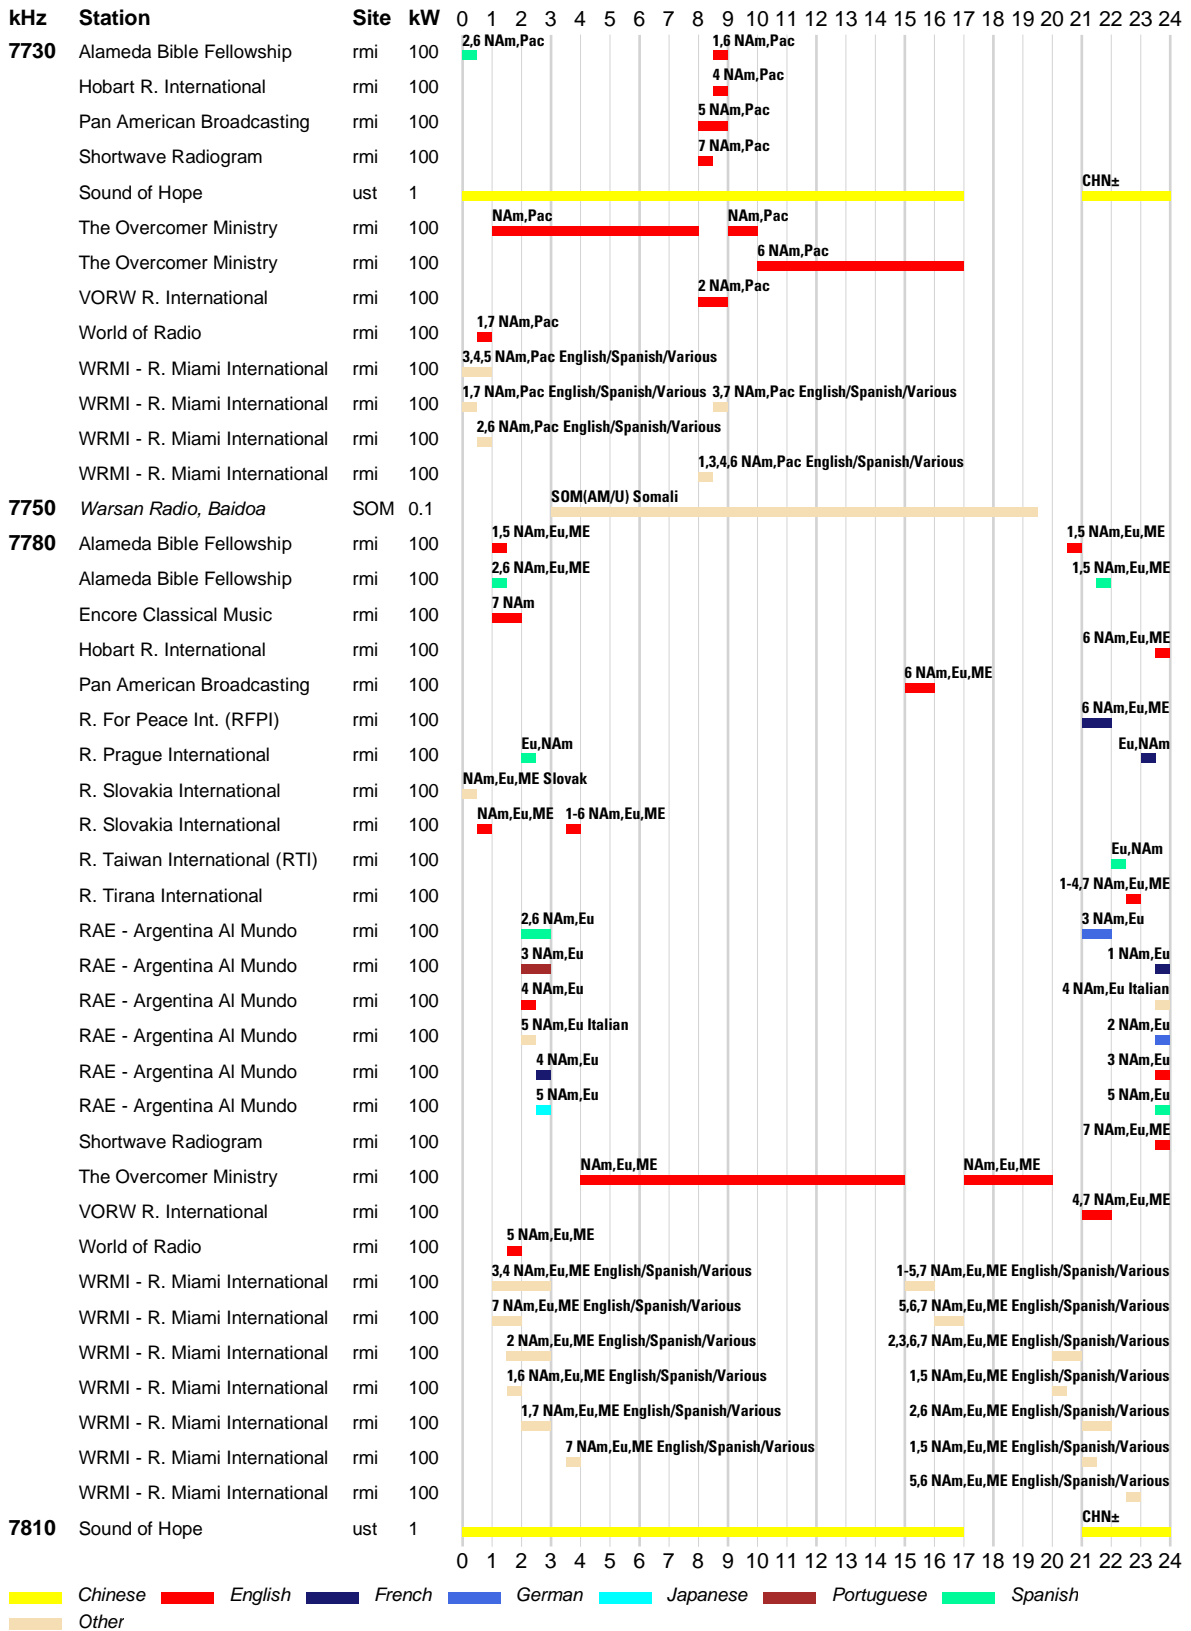

INTERNATIONAL BROADCASTS & DOMESTIC SHORTWAVE

WRTH BARGRAPH FREQUENCY GUIDE

█ Arabic
 █ Dari
 █ English
 █ German
 █ Hindi
 █ Korean
 █ Pashto
 █ Russian
█ Vietnamese
█ Other

INTERNATIONAL BROADCASTS & DOMESTIC SHORTWAVE

█ Arabic █ Dari █ English █ French █ Hausa █ Hindi █ Pashto █ Portuguese
█ Russian █ Urdu █ Vietnamese █ Other

WRTH BARGRAPH FREQUENCY GUIDE

INTERNATIONAL BROADCASTS & DOMESTIC SHORTWAVE

WRTH BARGRAPH FREQUENCY GUIDE

WRTH BARGRAPH FREQUENCY GUIDE

INTERNATIONAL BROADCASTS & DOMESTIC SHORTWAVE

WRTH BARGRAPH FREQUENCY GUIDE

INTERNATIONAL BROADCASTS & DOMESTIC SHORTWAVE

WRTH BARGRAPH FREQUENCY GUIDE

■ Arabic ■ Chinese ■ Dari ■ English ■ German ■ Japanese ■ Korean ■ Pashto
■ Portuguese ■ Russian ■ Spanish ■ Urdu ■ Other

INTERNATIONAL BROADCASTS & DOMESTIC SHORTWAVE

WRTH BARGRAPH FREQUENCY GUIDE

INTERNATIONAL BROADCASTS & DOMESTIC SHORTWAVE

WRTH BARGRAPH FREQUENCY GUIDE

INTERNATIONAL BROADCASTS & DOMESTIC SHORTWAVE

WRTH BARGRAPH FREQUENCY GUIDE