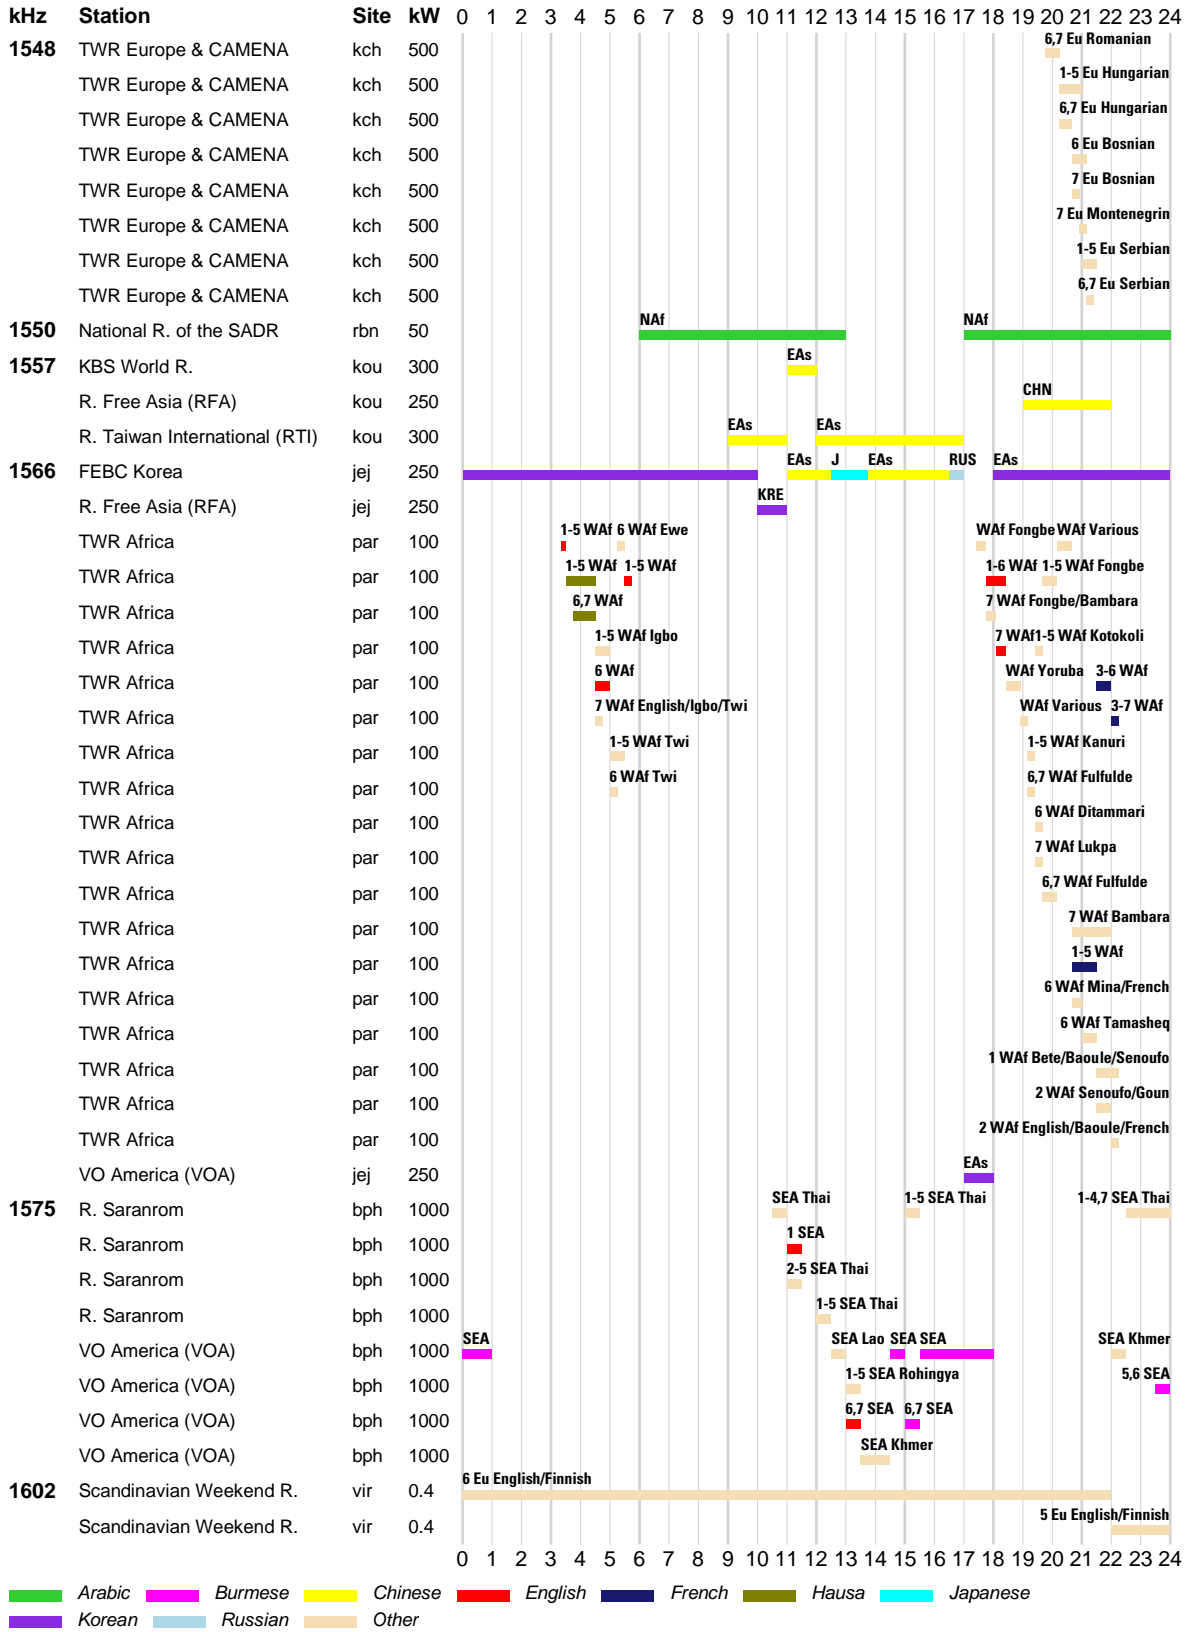

WORLD RADIO TV HANDBOOK

WRTH

BARGRAPH FREQUENCY GUIDE

B21

INTERNATIONAL BROADCASTS & DOMESTIC SHORTWAVE

█ Arabic █ Chinese █ Dari █ English █ Japanese █ Korean █ Pashto
█ Portuguese █ Russian █ Spanish █ Urdu █ Vietnamese █ Other

INTERNATIONAL BROADCASTS & DOMESTIC SHORTWAVE

WRTH BARGRAPH FREQUENCY GUIDE

█ Arabic
 █ Dari
 █ English
 █ German
 █ Hindi
 █ Korean
 █ Pashto
 █ Russian
█ Vietnamese
█ Other

INTERNATIONAL BROADCASTS & DOMESTIC SHORTWAVE

█ Arabic █ Dari █ English █ French █ Hausa █ Hindi █ Pashto █ Portuguese
█ Russian █ Urdu █ Vietnamese █ Other

WRTH BARGRAPH FREQUENCY GUIDE

INTERNATIONAL BROADCASTS & DOMESTIC SHORTWAVE

WRTH BARGRAPH FREQUENCY GUIDE