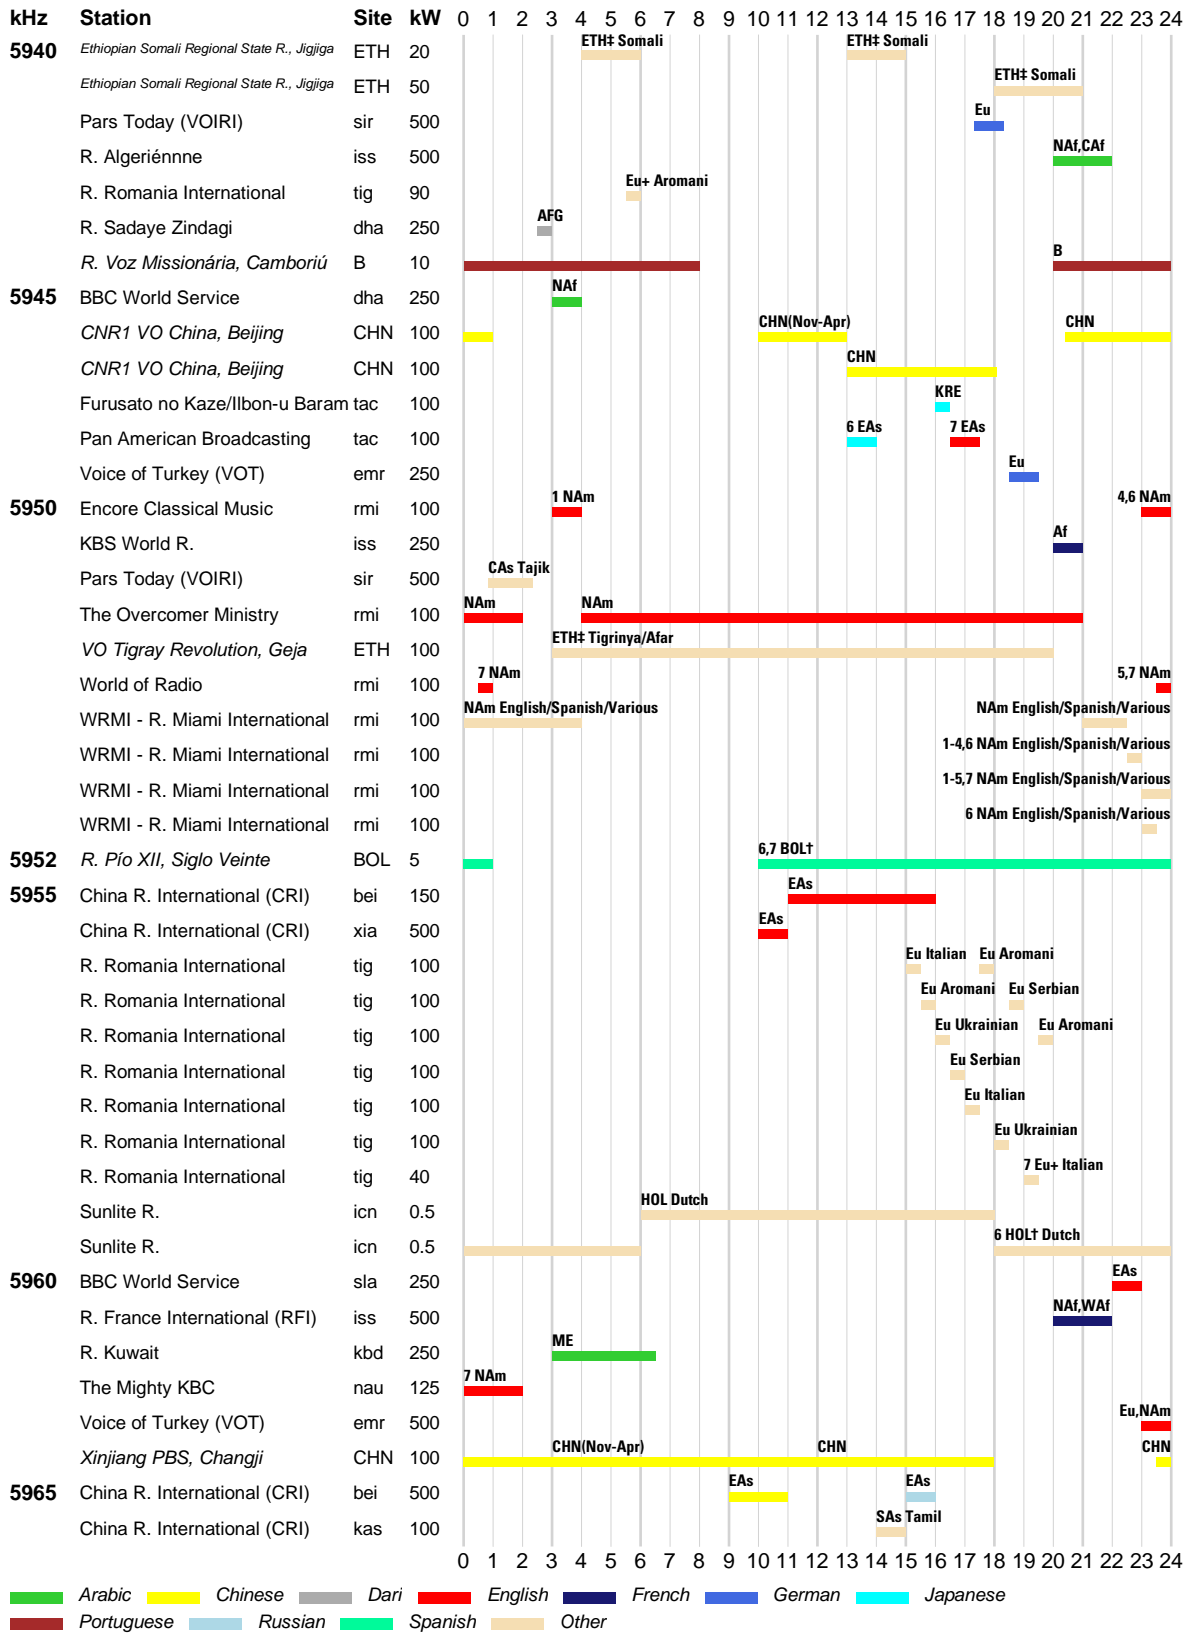

INTERNATIONAL BROADCASTS & DOMESTIC SHORTWAVE

WRTH BARGRAPH FREQUENCY GUIDE

█ Arabic
 █ Dari
 █ English
 █ German
 █ Hindi
 █ Korean
 █ Pashto
 █ Russian
█ Vietnamese
█ Other

INTERNATIONAL BROADCASTS & DOMESTIC SHORTWAVE

█ Arabic █ Dari █ English █ French █ Hausa █ Hindi █ Pashto █ Portuguese
█ Russian █ Urdu █ Vietnamese █ Other

WRTH BARGRAPH FREQUENCY GUIDE

INTERNATIONAL BROADCASTS & DOMESTIC SHORTWAVE

WRTH BARGRAPH FREQUENCY GUIDE

INTERNATIONAL BROADCASTS & DOMESTIC SHORTWAVE

WRTH BARGRAPH FREQUENCY GUIDE

INTERNATIONAL BROADCASTS & DOMESTIC SHORTWAVE

WRTH BARGRAPH FREQUENCY GUIDE

INTERNATIONAL BROADCASTS & DOMESTIC SHORTWAVE

■ Arabic ■ Chinese ■ Dari ■ English ■ French ■ German ■ Japanese
■ Portuguese ■ Russian ■ Spanish ■ Other

WRTH BARGRAPH FREQUENCY GUIDE

INTERNATIONAL BROADCASTS & DOMESTIC SHORTWAVE

WRTH BARGRAPH FREQUENCY GUIDE

INTERNATIONAL BROADCASTS & DOMESTIC SHORTWAVE

WRTH BARGRAPH FREQUENCY GUIDE

■ Arabic ■ Chinese ■ Dari ■ English ■ German ■ Japanese ■ Korean ■ Pashto
■ Portuguese ■ Russian ■ Spanish ■ Urdu ■ Other