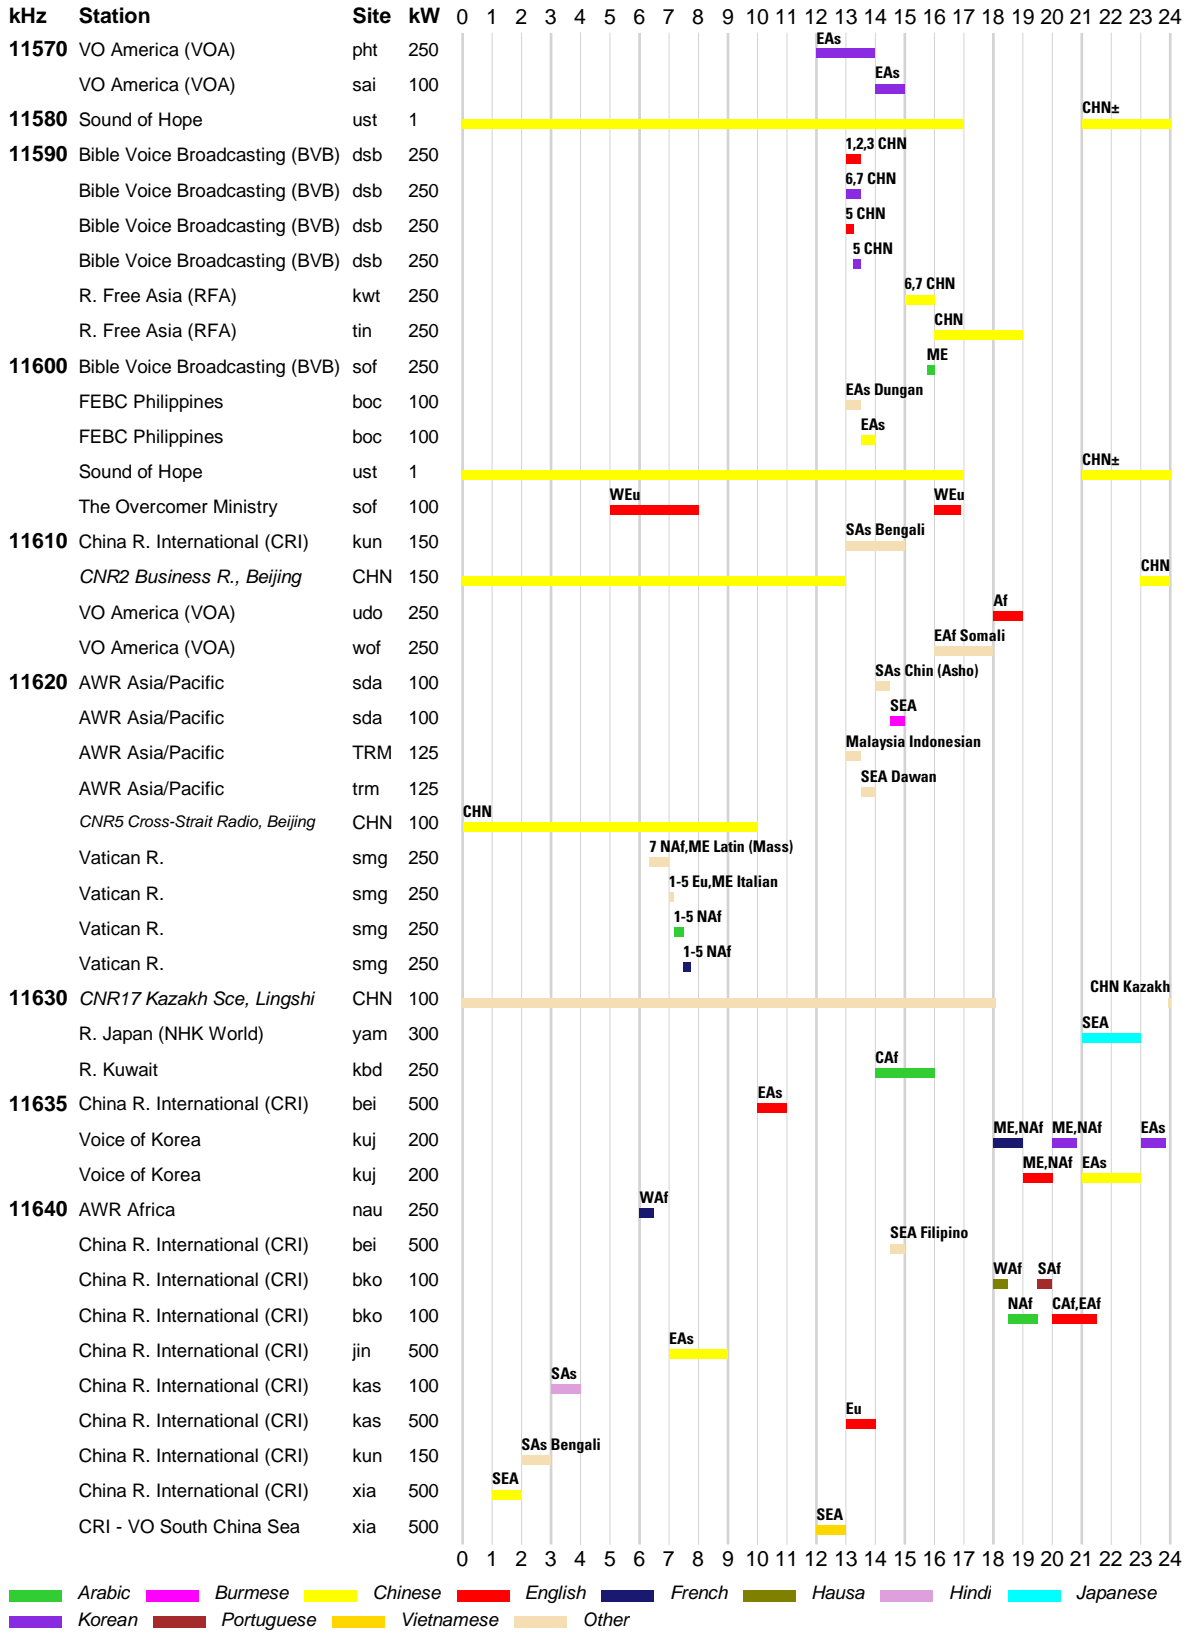

INTERNATIONAL BROADCASTS & DOMESTIC SHORTWAVE

WRTH BARGRAPH FREQUENCY GUIDE

█ Arabic
 █ Dari
 █ English
 █ German
 █ Hindi
 █ Korean
 █ Pashto
 █ Russian
█ Vietnamese
█ Other

INTERNATIONAL BROADCASTS & DOMESTIC SHORTWAVE

█ Arabic █ Dari █ English █ French █ Hausa █ Hindi █ Pashto █ Portuguese
█ Russian █ Urdu █ Vietnamese █ Other

WRTH BARGRAPH FREQUENCY GUIDE

INTERNATIONAL BROADCASTS & DOMESTIC SHORTWAVE

WRTH BARGRAPH FREQUENCY GUIDE

WRTH BARGRAPH FREQUENCY GUIDE

INTERNATIONAL BROADCASTS & DOMESTIC SHORTWAVE

WRTH BARGRAPH FREQUENCY GUIDE

INTERNATIONAL BROADCASTS & DOMESTIC SHORTWAVE

WRTH BARGRAPH FREQUENCY GUIDE

■ Arabic ■ Chinese ■ Dari ■ English ■ German ■ Japanese ■ Korean ■ Pashto
■ Portuguese ■ Russian ■ Spanish ■ Urdu ■ Other

INTERNATIONAL BROADCASTS & DOMESTIC SHORTWAVE

WRTH BARGRAPH FREQUENCY GUIDE

INTERNATIONAL BROADCASTS & DOMESTIC SHORTWAVE

WRTH BARGRAPH FREQUENCY GUIDE

INTERNATIONAL BROADCASTS & DOMESTIC SHORTWAVE

WRTH BARGRAPH FREQUENCY GUIDE