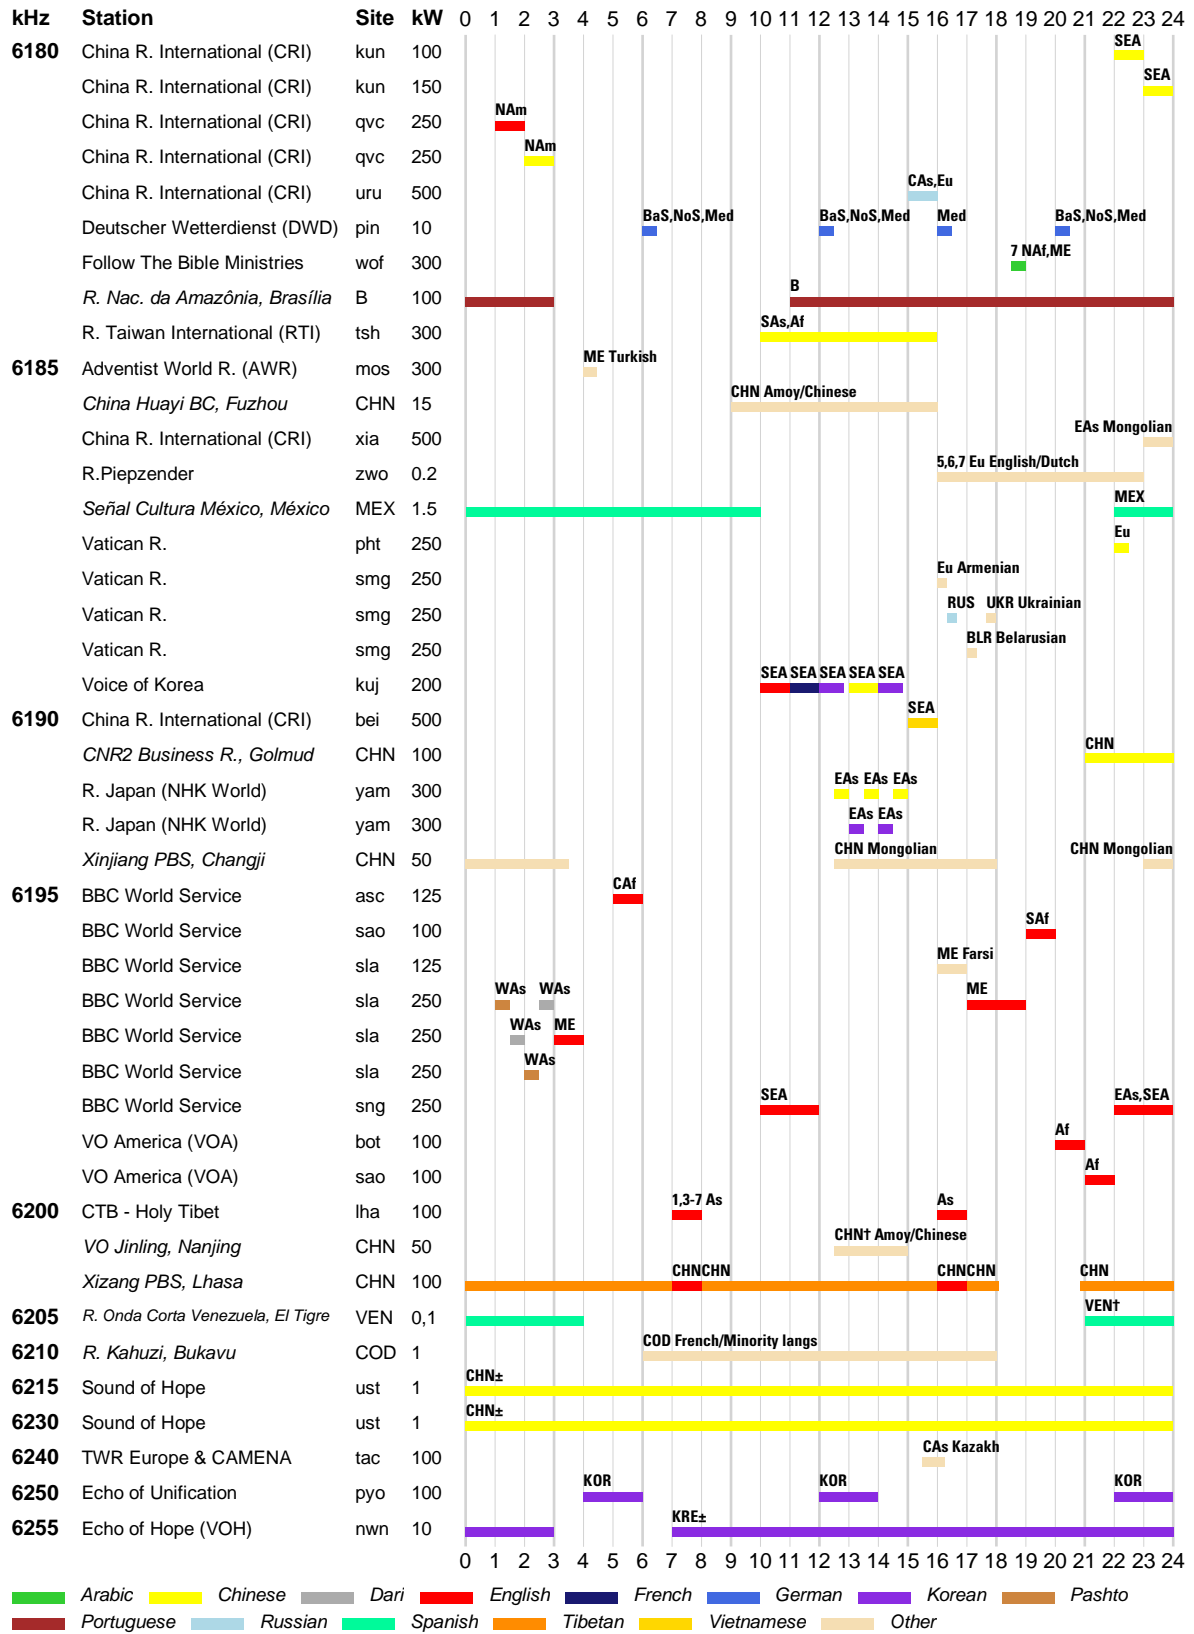

█ Arabic █ Dari █ English █ French █ Hausa █ Hindi █ Pashto █ Portuguese
█ Russian █ Urdu █ Vietnamese █ Other

WRTH BARGRAPH FREQUENCY GUIDE

INTERNATIONAL BROADCASTS & DOMESTIC SHORTWAVE

WRTH BARGRAPH FREQUENCY GUIDE

WRTH BARGRAPH FREQUENCY GUIDE

INTERNATIONAL BROADCASTS & DOMESTIC SHORTWAVE

WRTH BARGRAPH FREQUENCY GUIDE

INTERNATIONAL BROADCASTS & DOMESTIC SHORTWAVE

WRTH BARGRAPH FREQUENCY GUIDE

■ Arabic ■ Chinese ■ Dari ■ English ■ German ■ Japanese ■ Korean ■ Pashto
■ Portuguese ■ Russian ■ Spanish ■ Urdu ■ Other

INTERNATIONAL BROADCASTS & DOMESTIC SHORTWAVE

WRTH BARGRAPH FREQUENCY GUIDE

INTERNATIONAL BROADCASTS & DOMESTIC SHORTWAVE

WRTH BARGRAPH FREQUENCY GUIDE

INTERNATIONAL BROADCASTS & DOMESTIC SHORTWAVE

WRTH BARGRAPH FREQUENCY GUIDE

INTERNATIONAL BROADCASTS & DOMESTIC SHORTWAVE

█ Chinese
 █ English
 █ French
 █ Hausa
 █ Hindi
 █ Japanese
 █ Korean
█ Portuguese
 █ Russian
 █ Spanish
 █ Tibetan
 █ Other

WRTH BARGRAPH FREQUENCY GUIDE

Chinese (Yellow), Dari (Grey), English (Red), French (Dark Blue), Hausa (Olive Green), Japanese (Cyan), Korean (Purple), Pashto (Brown), Russian (Light Blue), Spanish (Green), Urdu (Dark Green), Other (Orange)