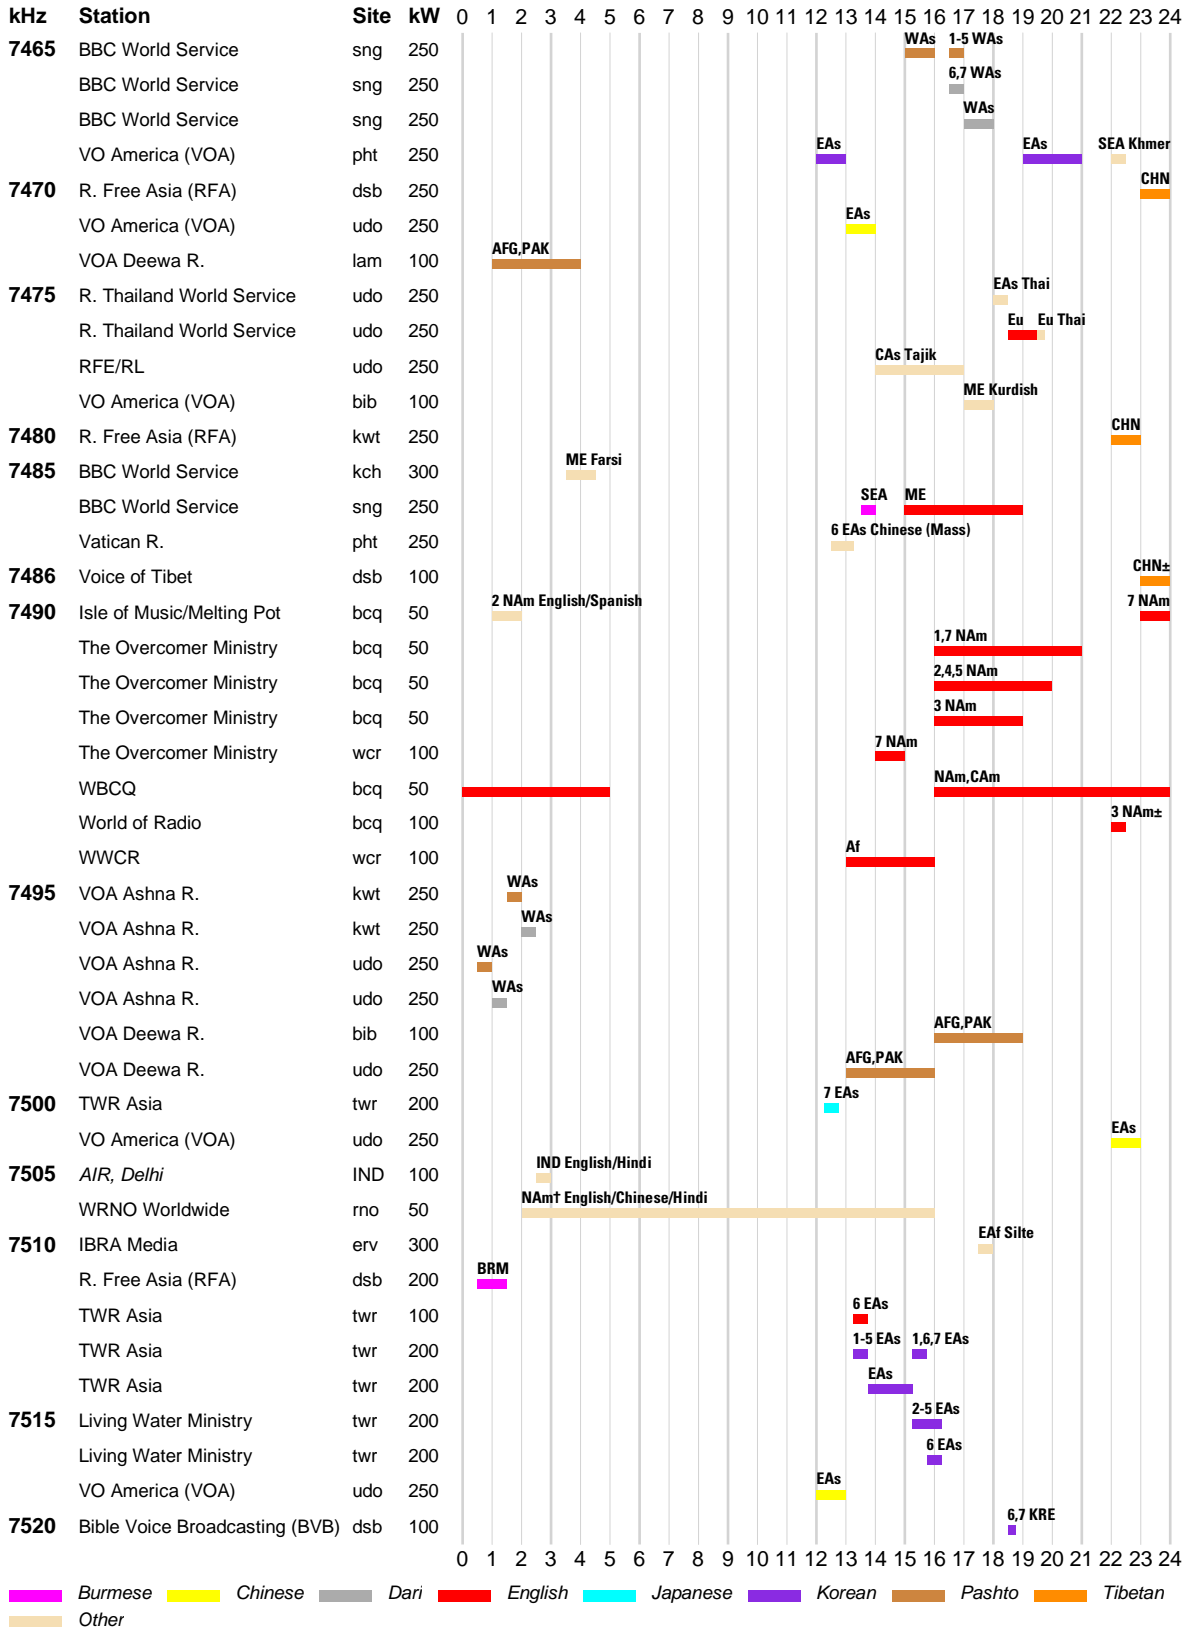

WRTH BARGRAPH FREQUENCY GUIDE