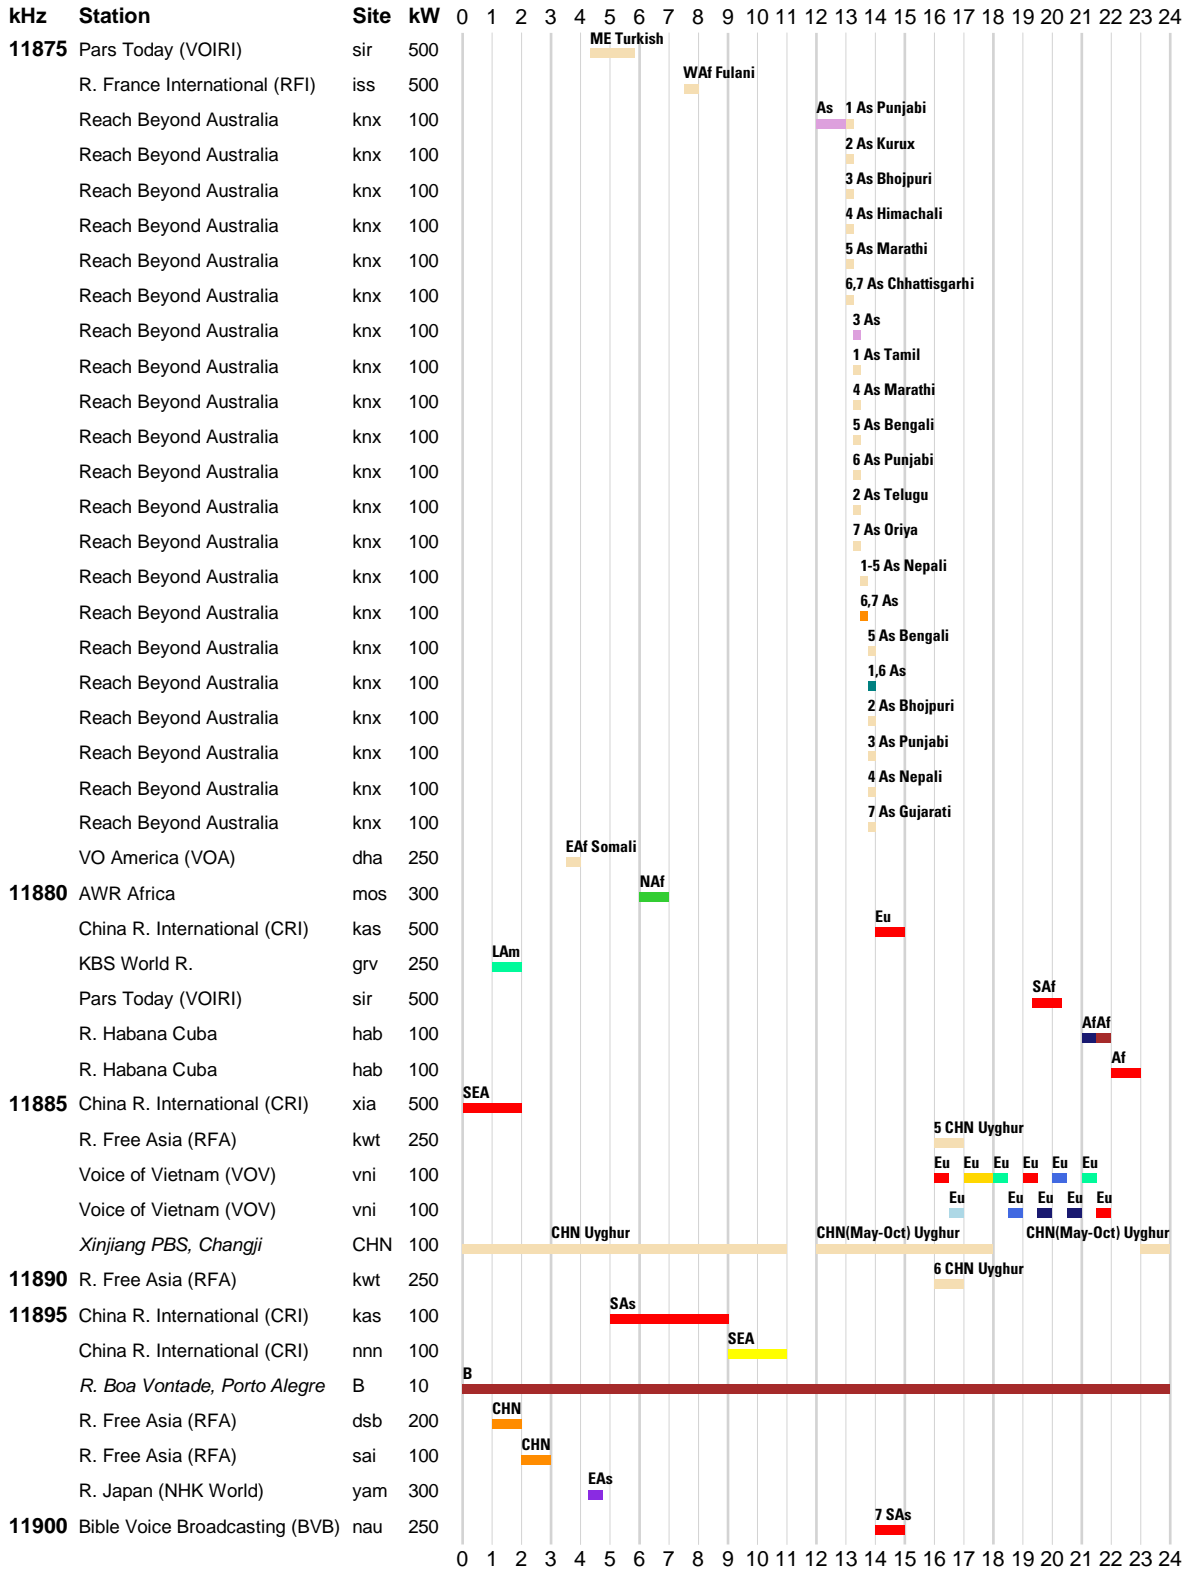

█ Arabic █ Dari █ English █ French █ Hausa █ Hindi █ Pashto █ Portuguese
█ Russian █ Urdu █ Vietnamese █ Other

WRTH BARGRAPH FREQUENCY GUIDE

INTERNATIONAL BROADCASTS & DOMESTIC SHORTWAVE

WRTH BARGRAPH FREQUENCY GUIDE

WRTH BARGRAPH FREQUENCY GUIDE

INTERNATIONAL BROADCASTS & DOMESTIC SHORTWAVE

WRTH BARGRAPH FREQUENCY GUIDE

INTERNATIONAL BROADCASTS & DOMESTIC SHORTWAVE

WRTH BARGRAPH FREQUENCY GUIDE

■ Arabic ■ Chinese ■ Dari ■ English ■ German ■ Japanese ■ Korean ■ Pashto
■ Portuguese ■ Russian ■ Spanish ■ Urdu ■ Other

WRTH BARGRAPH FREQUENCY GUIDE

█ Arabic █ Burmese █ Chinese █ English █ French █ Hindi █ Korean █ Pashto
█ Portuguese █ Russian █ Vietnamese █ Other

INTERNATIONAL BROADCASTS & DOMESTIC SHORTWAVE

WRTH BARGRAPH FREQUENCY GUIDE

INTERNATIONAL BROADCASTS & DOMESTIC SHORTWAVE

WRTH BARGRAPH FREQUENCY GUIDE

INTERNATIONAL BROADCASTS & DOMESTIC SHORTWAVE

WRTH BARGRAPH FREQUENCY GUIDE

INTERNATIONAL BROADCASTS & DOMESTIC SHORTWAVE

WRTH BARGRAPH FREQUENCY GUIDE