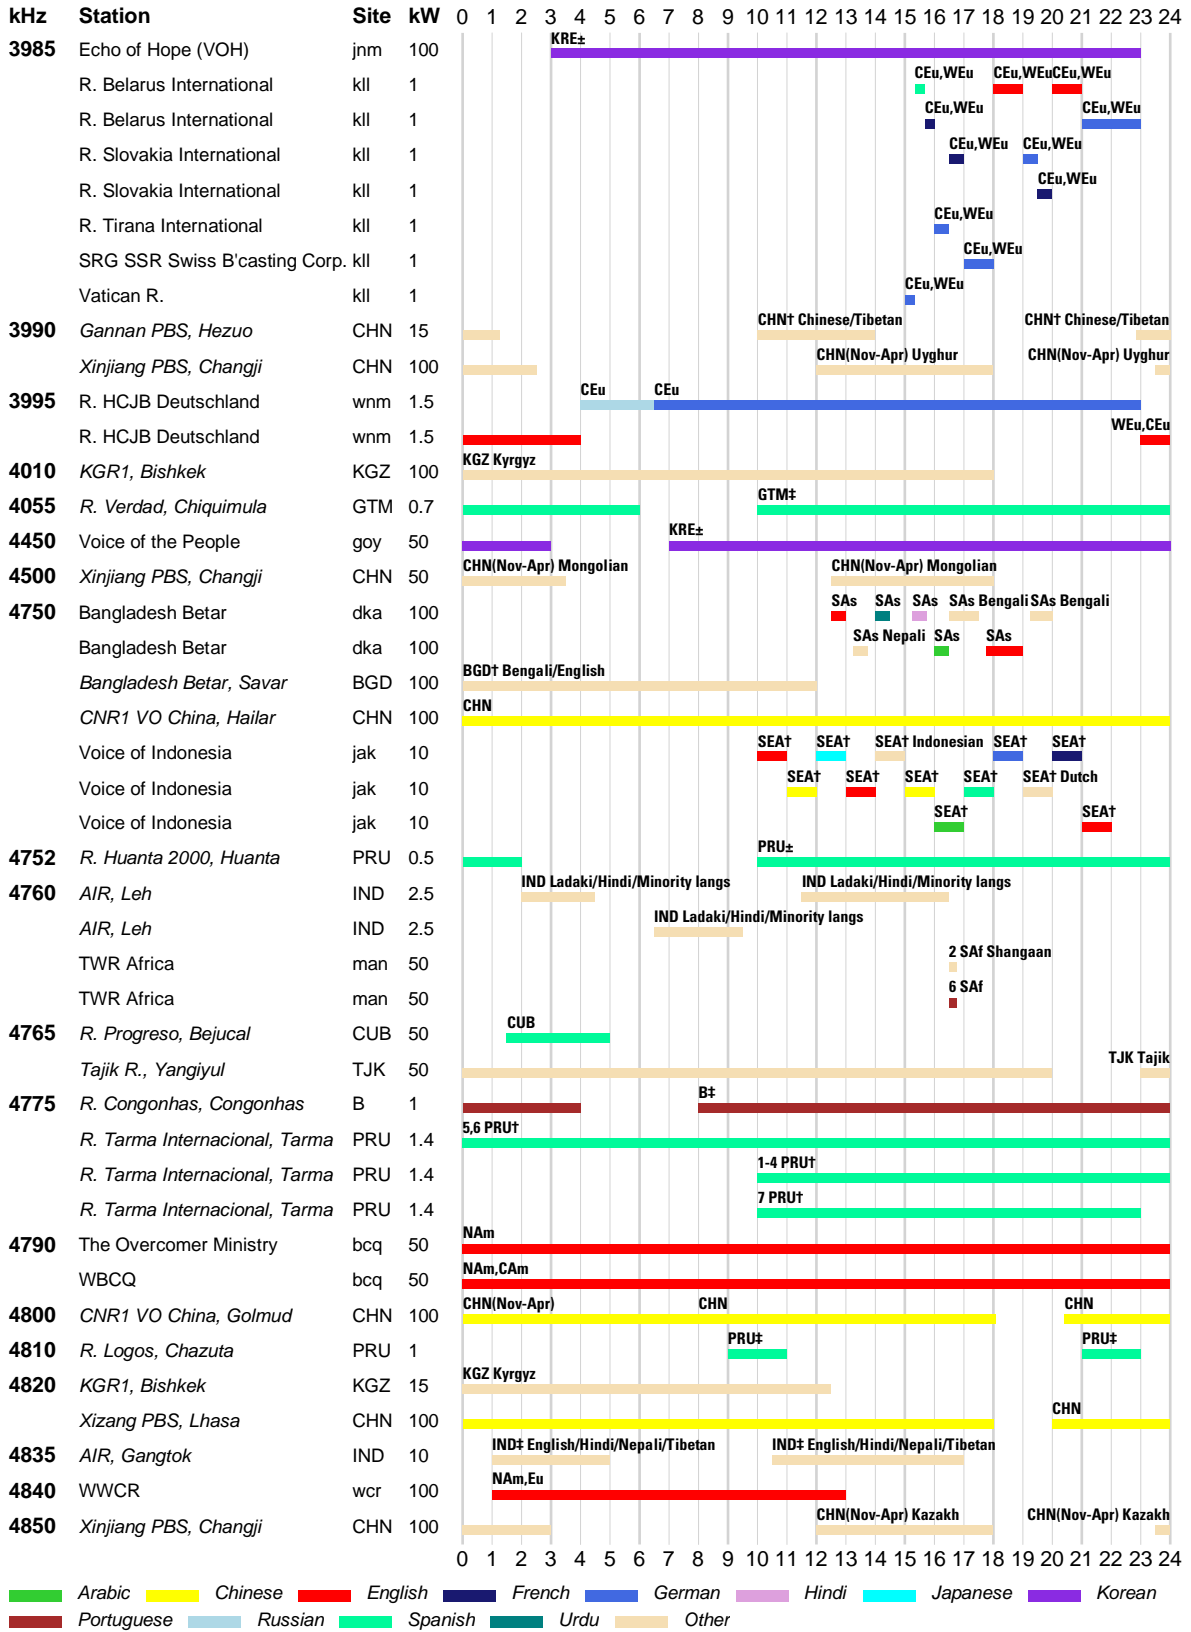

WORLD RADIO TV HANDBOOK

WRTH

BARGRAPH FREQUENCY GUIDE

B21

INTERNATIONAL BROADCASTS & DOMESTIC SHORTWAVE

█ Arabic █ Chinese █ Dari █ English █ Japanese █ Korean █ Pashto
█ Portuguese █ Russian █ Spanish █ Urdu █ Vietnamese █ Other

INTERNATIONAL BROADCASTS & DOMESTIC SHORTWAVE

WRTH BARGRAPH FREQUENCY GUIDE

█ Arabic
 █ Dari
 █ English
 █ German
 █ Hindi
 █ Korean
 █ Pashto
 █ Russian
█ Vietnamese
█ Other

INTERNATIONAL BROADCASTS & DOMESTIC SHORTWAVE

█ Arabic █ Dari █ English █ French █ Hausa █ Hindi █ Pashto █ Portuguese
█ Russian █ Urdu █ Vietnamese █ Other

WRTH BARGRAPH FREQUENCY GUIDE

INTERNATIONAL BROADCASTS & DOMESTIC SHORTWAVE

WRTH BARGRAPH FREQUENCY GUIDE

WRTH BARGRAPH FREQUENCY GUIDE

INTERNATIONAL BROADCASTS & DOMESTIC SHORTWAVE

WRTH BARGRAPH FREQUENCY GUIDE

INTERNATIONAL BROADCASTS & DOMESTIC SHORTWAVE

WRTH BARGRAPH FREQUENCY GUIDE

■ Arabic ■ Chinese ■ Dari ■ English ■ German ■ Japanese ■ Korean ■ Pashto
■ Portuguese ■ Russian ■ Spanish ■ Urdu ■ Other