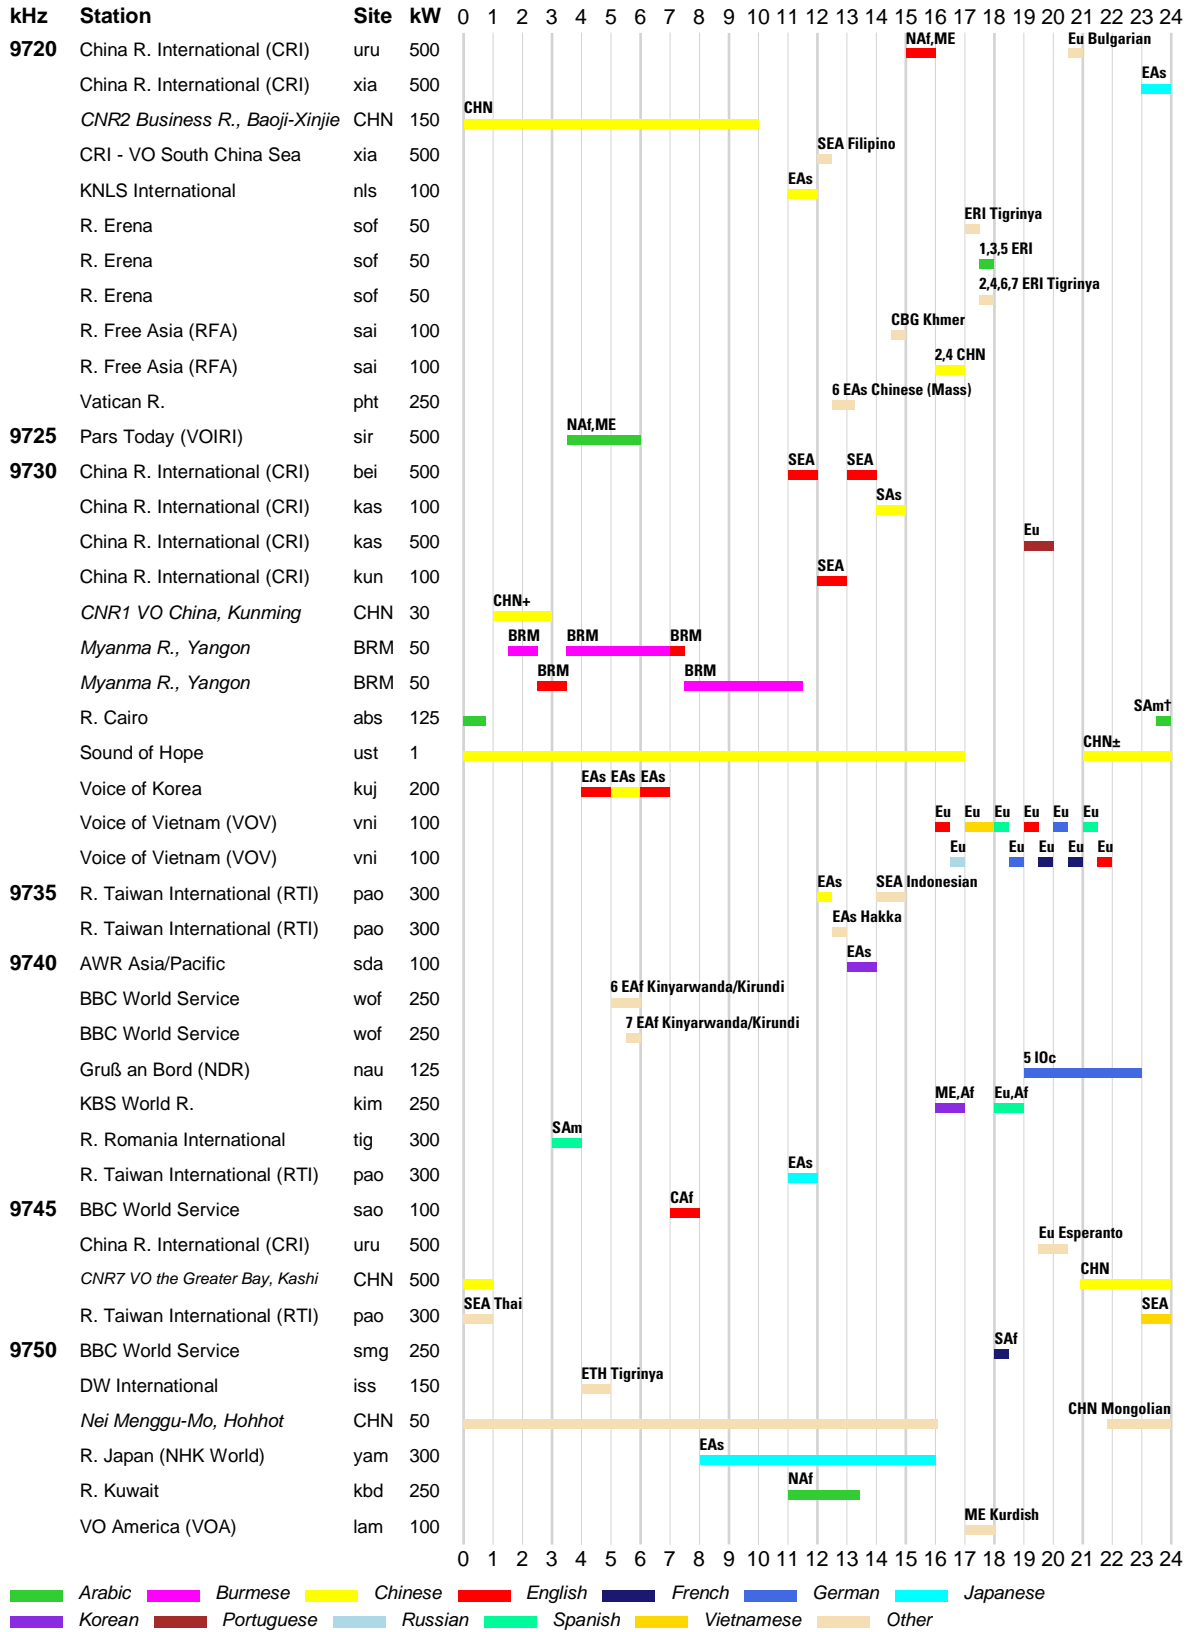

█ Arabic █ Dari █ English █ French █ Hausa █ Hindi █ Pashto █ Portuguese
█ Russian █ Urdu █ Vietnamese █ Other

WRTH BARGRAPH FREQUENCY GUIDE

INTERNATIONAL BROADCASTS & DOMESTIC SHORTWAVE

WRTH BARGRAPH FREQUENCY GUIDE

WRTH BARGRAPH FREQUENCY GUIDE

INTERNATIONAL BROADCASTS & DOMESTIC SHORTWAVE

WRTH BARGRAPH FREQUENCY GUIDE

INTERNATIONAL BROADCASTS & DOMESTIC SHORTWAVE

WRTH BARGRAPH FREQUENCY GUIDE

■ Arabic ■ Chinese ■ Dari ■ English ■ German ■ Japanese ■ Korean ■ Pashto
■ Portuguese ■ Russian ■ Spanish ■ Urdu ■ Other

WRTH BARGRAPH FREQUENCY GUIDE

█ Arabic █ Burmese █ Chinese █ English █ French █ Hindi █ Korean █ Pashto
█ Portuguese █ Russian █ Vietnamese █ Other

INTERNATIONAL BROADCASTS & DOMESTIC SHORTWAVE

WRTH BARGRAPH FREQUENCY GUIDE

WRTH BARGRAPH FREQUENCY GUIDE

█ Arabic █ Chinese █ English █ French █ Hindi █ Japanese █ Korean █ Pashto
█ Portuguese █ Spanish █ Tibetan █ Other

INTERNATIONAL BROADCASTS & DOMESTIC SHORTWAVE

WRTH BARGRAPH FREQUENCY GUIDE