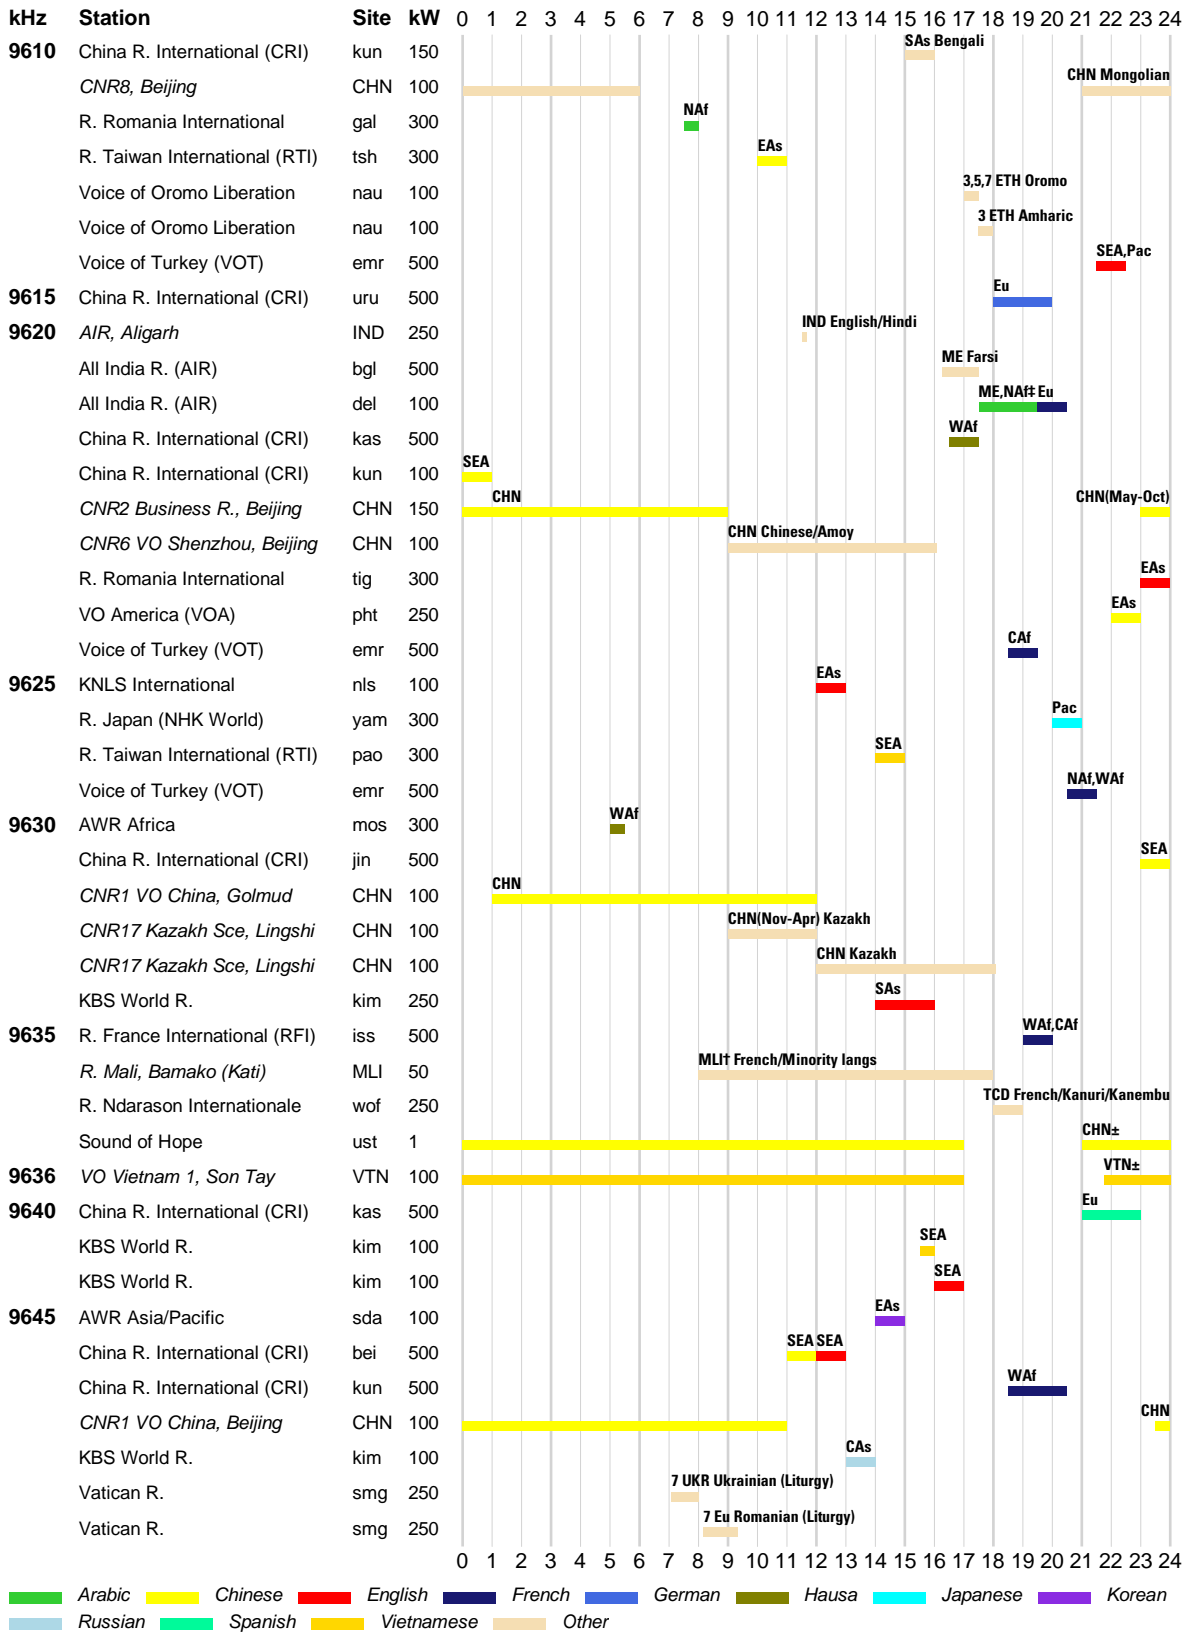

WRTH BARGRAPH FREQUENCY GUIDE

█ Arabic
█ Chinese
█ English
█ French
█ German
█ Hausa
█ Japanese
█ Korean
█ Russian
█ Spanish
█ Vietnamese
█ Other