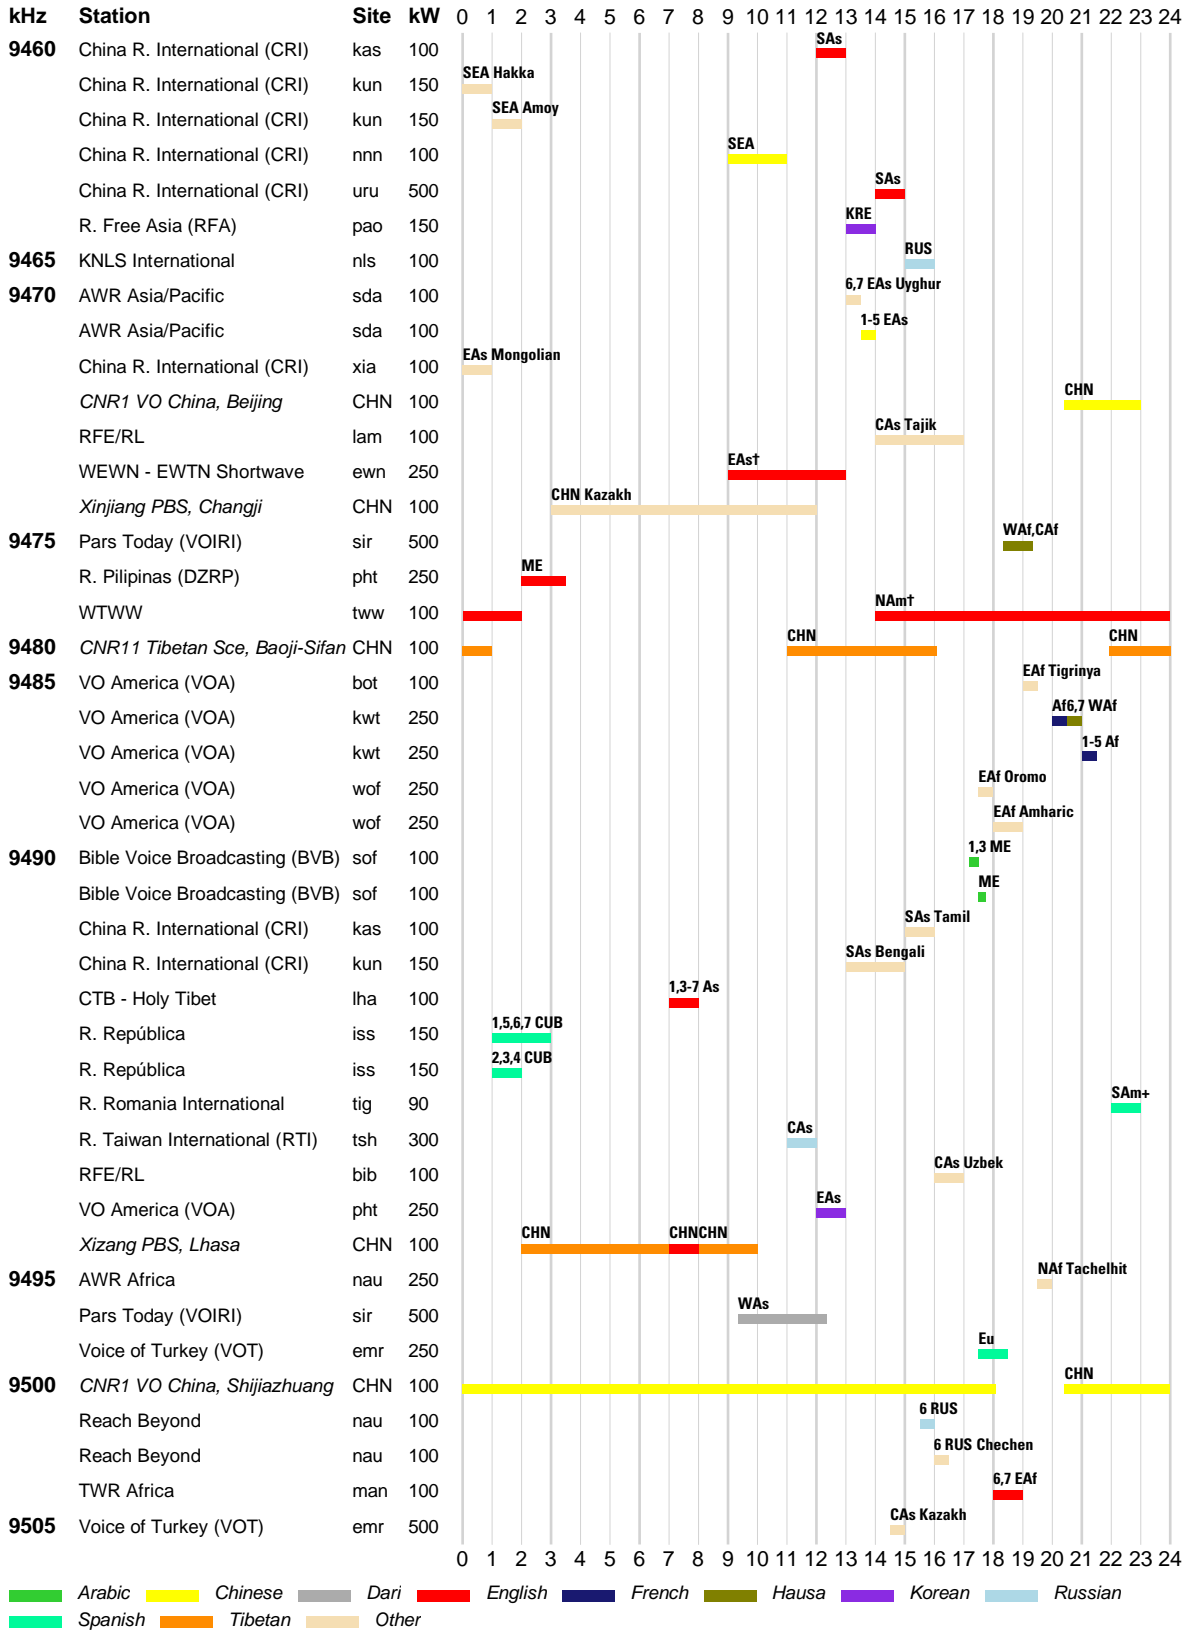

INTERNATIONAL BROADCASTS & DOMESTIC SHORTWAVE

WRTH BARGRAPH FREQUENCY GUIDE

█ Arabic
 █ Dari
 █ English
 █ German
 █ Hindi
 █ Korean
 █ Pashto
 █ Russian
█ Vietnamese
█ Other

INTERNATIONAL BROADCASTS & DOMESTIC SHORTWAVE

█ Arabic █ Dari █ English █ French █ Hausa █ Hindi █ Pashto █ Portuguese
█ Russian █ Urdu █ Vietnamese █ Other

WRTH BARGRAPH FREQUENCY GUIDE

INTERNATIONAL BROADCASTS & DOMESTIC SHORTWAVE

WRTH BARGRAPH FREQUENCY GUIDE

WRTH BARGRAPH FREQUENCY GUIDE

INTERNATIONAL BROADCASTS & DOMESTIC SHORTWAVE

WRTH BARGRAPH FREQUENCY GUIDE

INTERNATIONAL BROADCASTS & DOMESTIC SHORTWAVE

WRTH BARGRAPH FREQUENCY GUIDE

■ Arabic ■ Chinese ■ Dari ■ English ■ German ■ Japanese ■ Korean ■ Pashto
■ Portuguese ■ Russian ■ Spanish ■ Urdu ■ Other

WRTH BARGRAPH FREQUENCY GUIDE

█ Arabic █ Burmese █ Chinese █ English █ French █ Hindi █ Korean █ Pashto
█ Portuguese █ Russian █ Vietnamese █ Other

INTERNATIONAL BROADCASTS & DOMESTIC SHORTWAVE

WRTH BARGRAPH FREQUENCY GUIDE