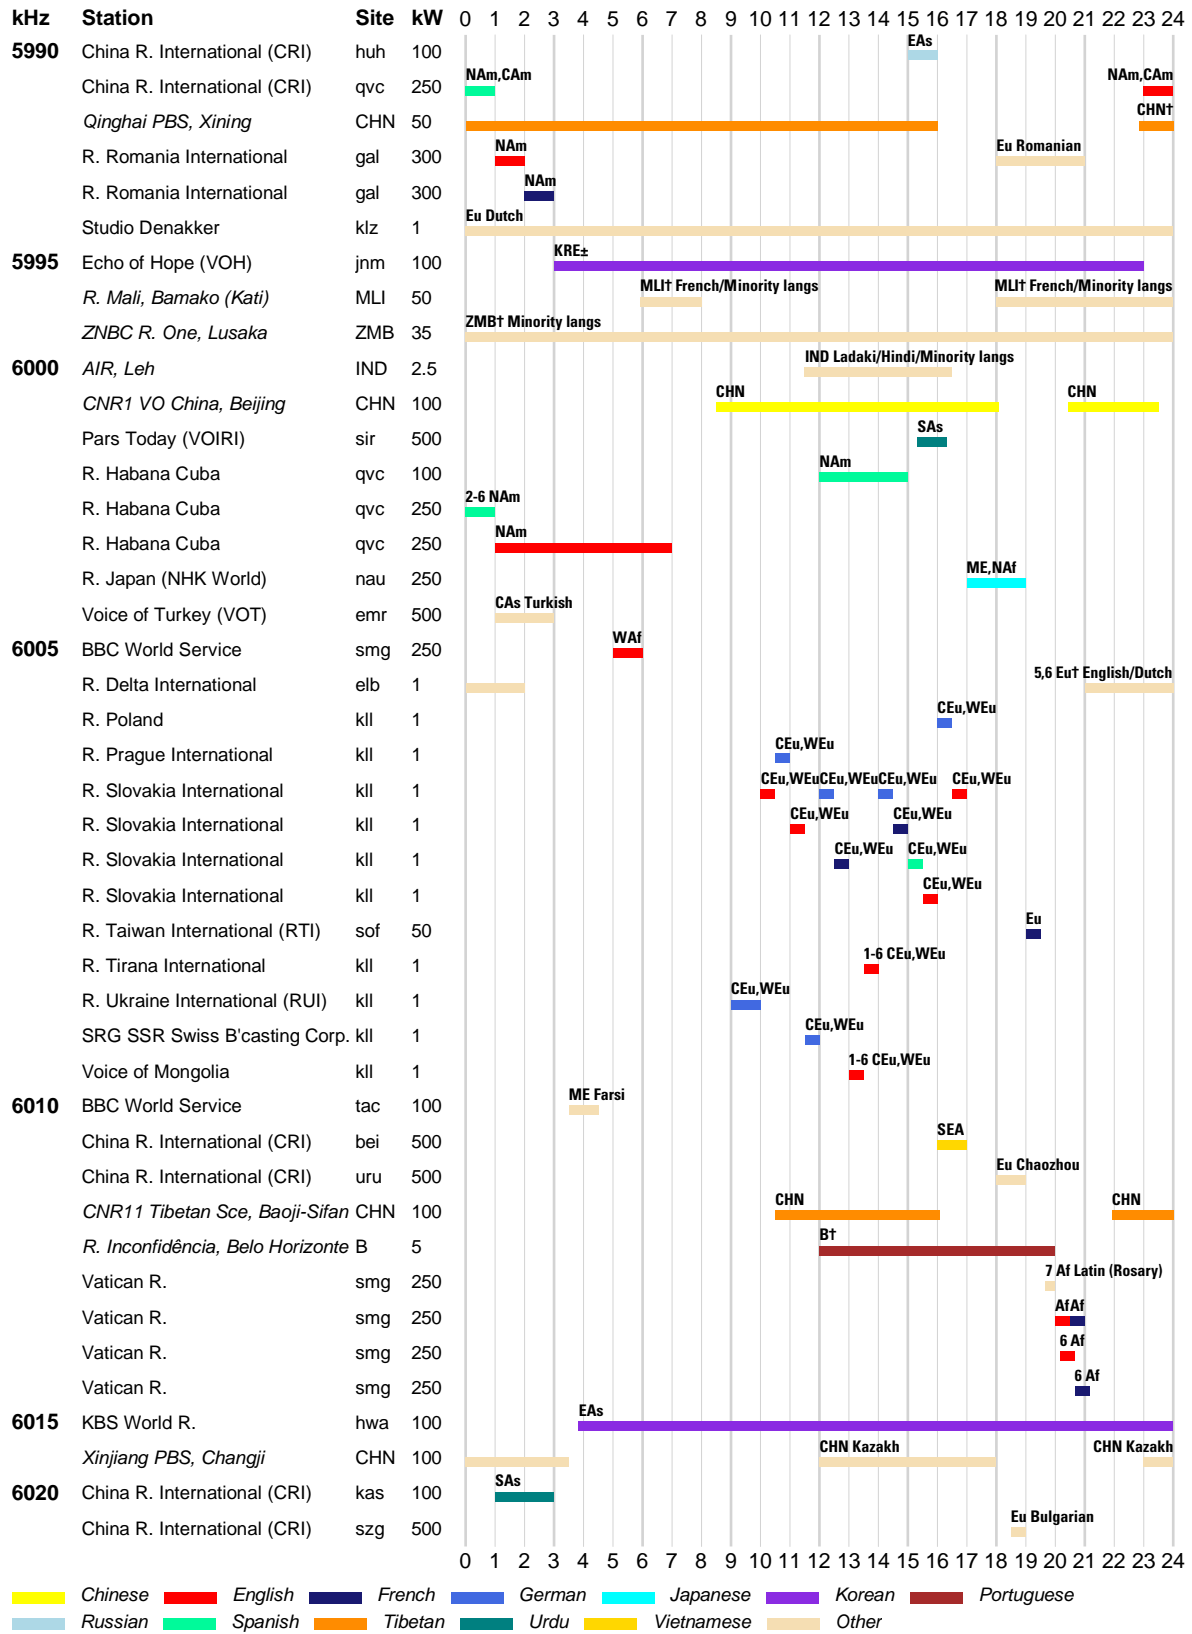

INTERNATIONAL BROADCASTS & DOMESTIC SHORTWAVE

WRTH BARGRAPH FREQUENCY GUIDE

█ Arabic
 █ Dari
 █ English
 █ German
 █ Hindi
 █ Korean
 █ Pashto
 █ Russian
█ Vietnamese
█ Other

INTERNATIONAL BROADCASTS & DOMESTIC SHORTWAVE

█ Arabic █ Dari █ English █ French █ Hausa █ Hindi █ Pashto █ Portuguese
█ Russian █ Urdu █ Vietnamese █ Other

WRTH BARGRAPH FREQUENCY GUIDE

INTERNATIONAL BROADCASTS & DOMESTIC SHORTWAVE

WRTH BARGRAPH FREQUENCY GUIDE

INTERNATIONAL BROADCASTS & DOMESTIC SHORTWAVE

WRTH BARGRAPH FREQUENCY GUIDE

INTERNATIONAL BROADCASTS & DOMESTIC SHORTWAVE

WRTH BARGRAPH FREQUENCY GUIDE

INTERNATIONAL BROADCASTS & DOMESTIC SHORTWAVE

■ Arabic ■ Chinese ■ Dari ■ English ■ French ■ German ■ Japanese
■ Portuguese ■ Russian ■ Spanish ■ Other

WRTH BARGRAPH FREQUENCY GUIDE

INTERNATIONAL BROADCASTS & DOMESTIC SHORTWAVE

WRTH BARGRAPH FREQUENCY GUIDE

INTERNATIONAL BROADCASTS & DOMESTIC SHORTWAVE

WRTH BARGRAPH FREQUENCY GUIDE

■ Arabic ■ Chinese ■ Dari ■ English ■ German ■ Japanese ■ Korean ■ Pashto
■ Portuguese ■ Russian ■ Spanish ■ Urdu ■ Other