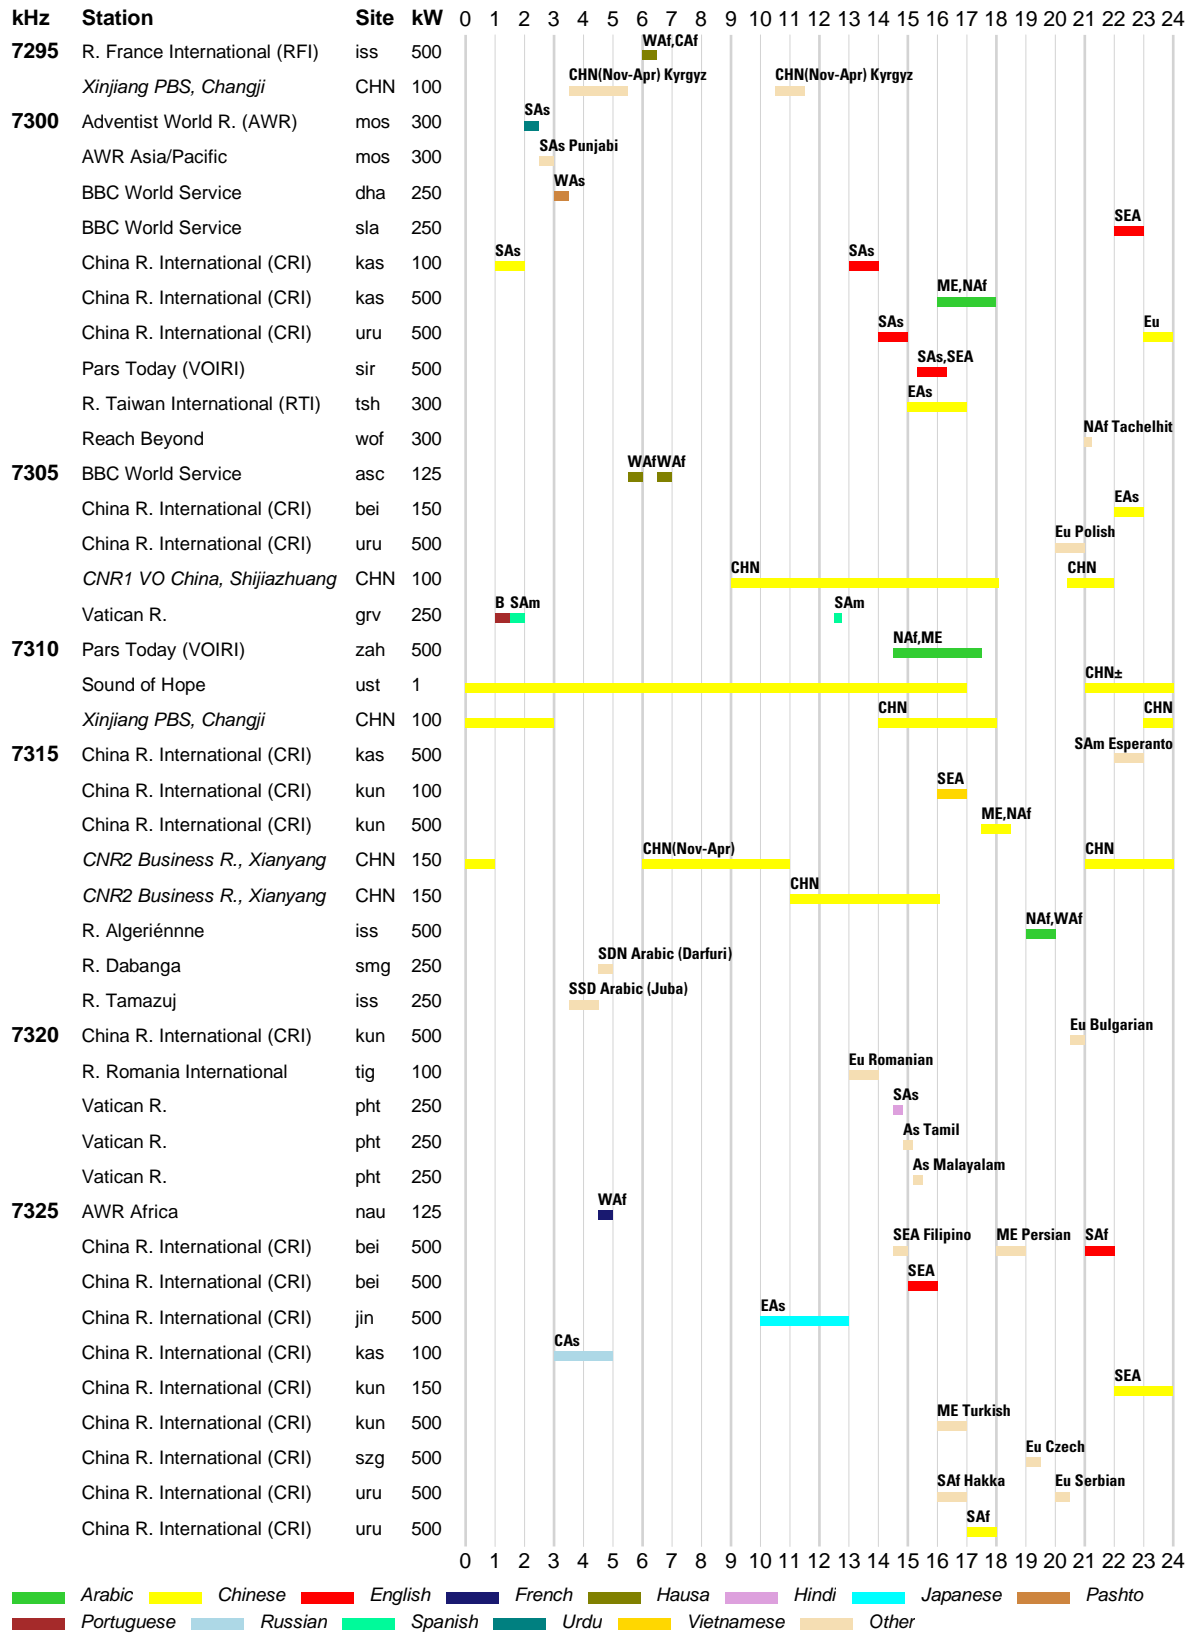

INTERNATIONAL BROADCASTS & DOMESTIC SHORTWAVE