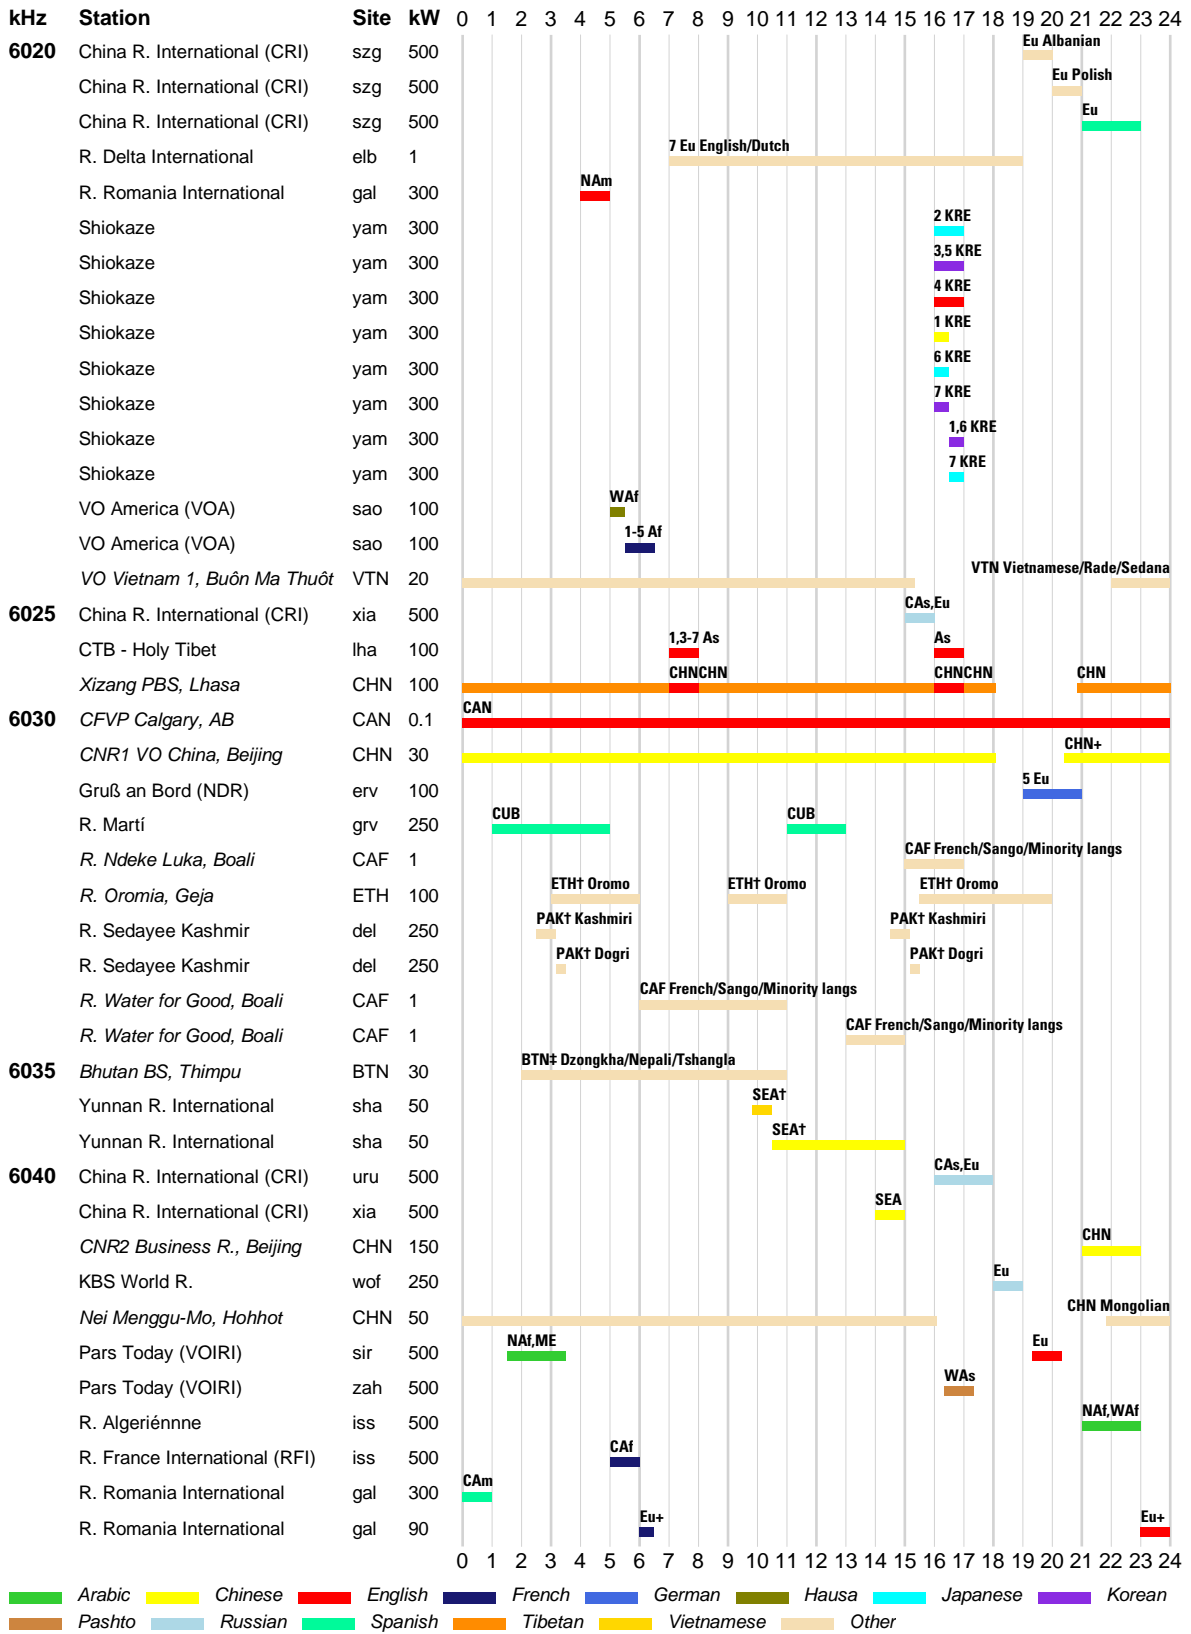

INTERNATIONAL BROADCASTS & DOMESTIC SHORTWAVE

WRTH BARGRAPH FREQUENCY GUIDE

█ Arabic
 █ Dari
 █ English
 █ German
 █ Hindi
 █ Korean
 █ Pashto
 █ Russian
█ Vietnamese
█ Other

INTERNATIONAL BROADCASTS & DOMESTIC SHORTWAVE

█ Arabic █ Dari █ English █ French █ Hausa █ Hindi █ Pashto █ Portuguese
█ Russian █ Urdu █ Vietnamese █ Other

WRTH BARGRAPH FREQUENCY GUIDE

INTERNATIONAL BROADCASTS & DOMESTIC SHORTWAVE

WRTH BARGRAPH FREQUENCY GUIDE

INTERNATIONAL BROADCASTS & DOMESTIC SHORTWAVE

WRTH BARGRAPH FREQUENCY GUIDE

INTERNATIONAL BROADCASTS & DOMESTIC SHORTWAVE

WRTH BARGRAPH FREQUENCY GUIDE

INTERNATIONAL BROADCASTS & DOMESTIC SHORTWAVE

■ Arabic ■ Chinese ■ Dari ■ English ■ French ■ German ■ Japanese
■ Portuguese ■ Russian ■ Spanish ■ Other

WRTH BARGRAPH FREQUENCY GUIDE

INTERNATIONAL BROADCASTS & DOMESTIC SHORTWAVE

WRTH BARGRAPH FREQUENCY GUIDE

INTERNATIONAL BROADCASTS & DOMESTIC SHORTWAVE

WRTH BARGRAPH FREQUENCY GUIDE

■ Arabic ■ Chinese ■ Dari ■ English ■ German ■ Japanese ■ Korean ■ Pashto
■ Portuguese ■ Russian ■ Spanish ■ Urdu ■ Other