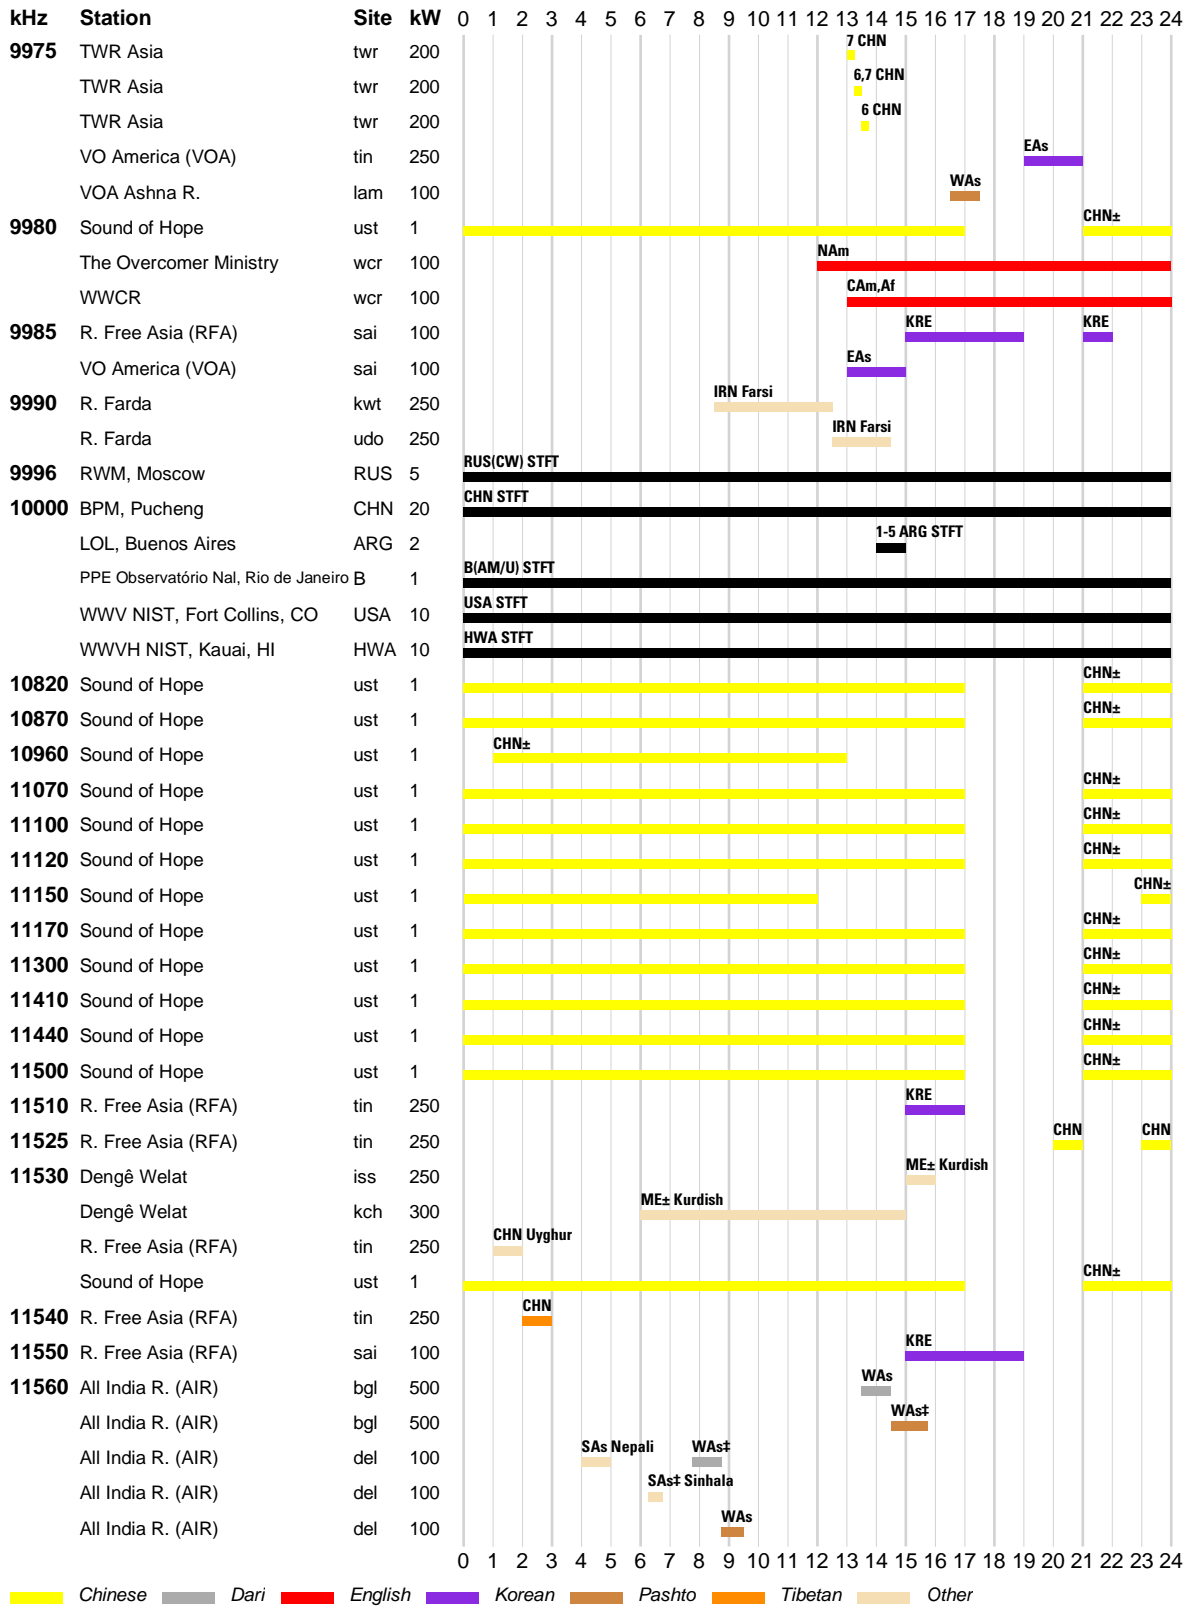

INTERNATIONAL BROADCASTS & DOMESTIC SHORTWAVE