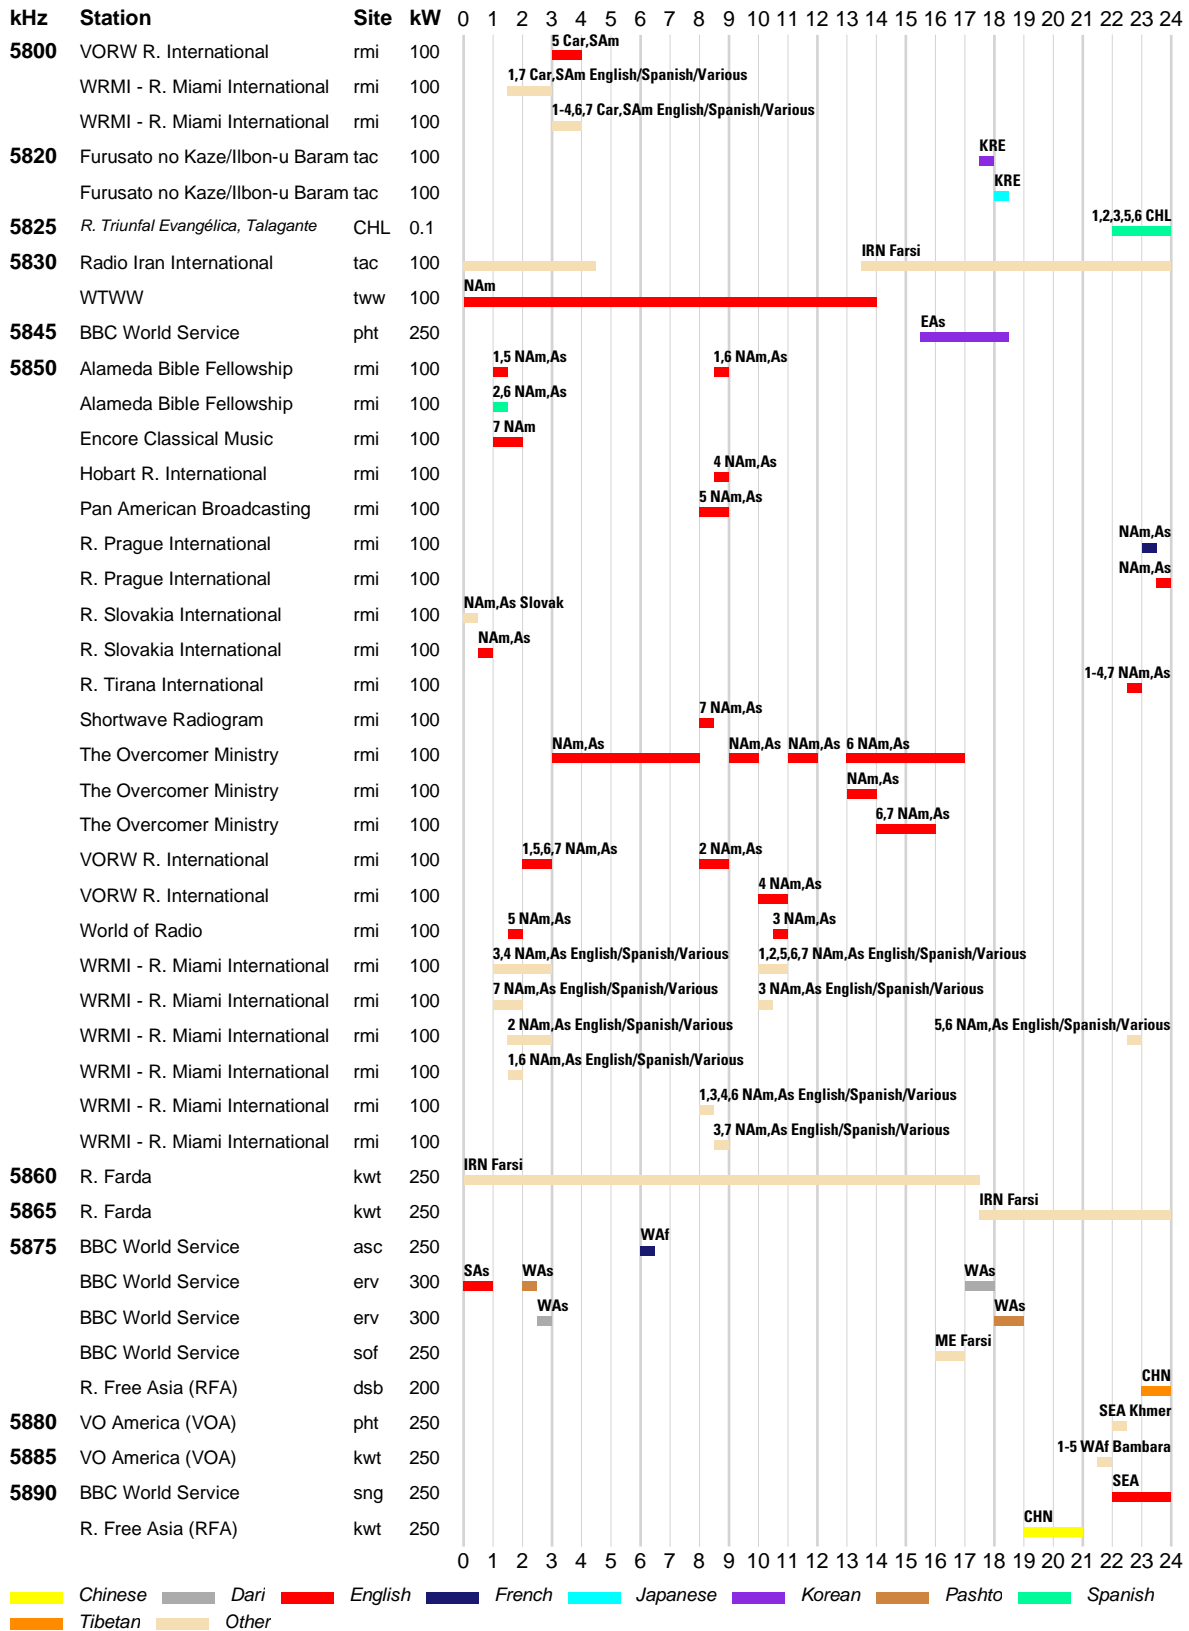

INTERNATIONAL BROADCASTS & DOMESTIC SHORTWAVE

WRTH BARGRAPH FREQUENCY GUIDE

█ Arabic
 █ Dari
 █ English
 █ German
 █ Hindi
 █ Korean
 █ Pashto
 █ Russian
█ Vietnamese
█ Other

INTERNATIONAL BROADCASTS & DOMESTIC SHORTWAVE

█ Arabic █ Dari █ English █ French █ Hausa █ Hindi █ Pashto █ Portuguese
█ Russian █ Urdu █ Vietnamese █ Other

WRTH BARGRAPH FREQUENCY GUIDE

INTERNATIONAL BROADCASTS & DOMESTIC SHORTWAVE

WRTH BARGRAPH FREQUENCY GUIDE

INTERNATIONAL BROADCASTS & DOMESTIC SHORTWAVE

WRTH BARGRAPH FREQUENCY GUIDE

INTERNATIONAL BROADCASTS & DOMESTIC SHORTWAVE

WRTH BARGRAPH FREQUENCY GUIDE

INTERNATIONAL BROADCASTS & DOMESTIC SHORTWAVE

■ Arabic ■ Chinese ■ Dari ■ English ■ French ■ German ■ Japanese
■ Portuguese ■ Russian ■ Spanish ■ Other

WRTH BARGRAPH FREQUENCY GUIDE

INTERNATIONAL BROADCASTS & DOMESTIC SHORTWAVE

WRTH BARGRAPH FREQUENCY GUIDE

INTERNATIONAL BROADCASTS & DOMESTIC SHORTWAVE

WRTH BARGRAPH FREQUENCY GUIDE

■ Arabic ■ Chinese ■ Dari ■ English ■ German ■ Japanese ■ Korean ■ Pashto
■ Portuguese ■ Russian ■ Spanish ■ Urdu ■ Other