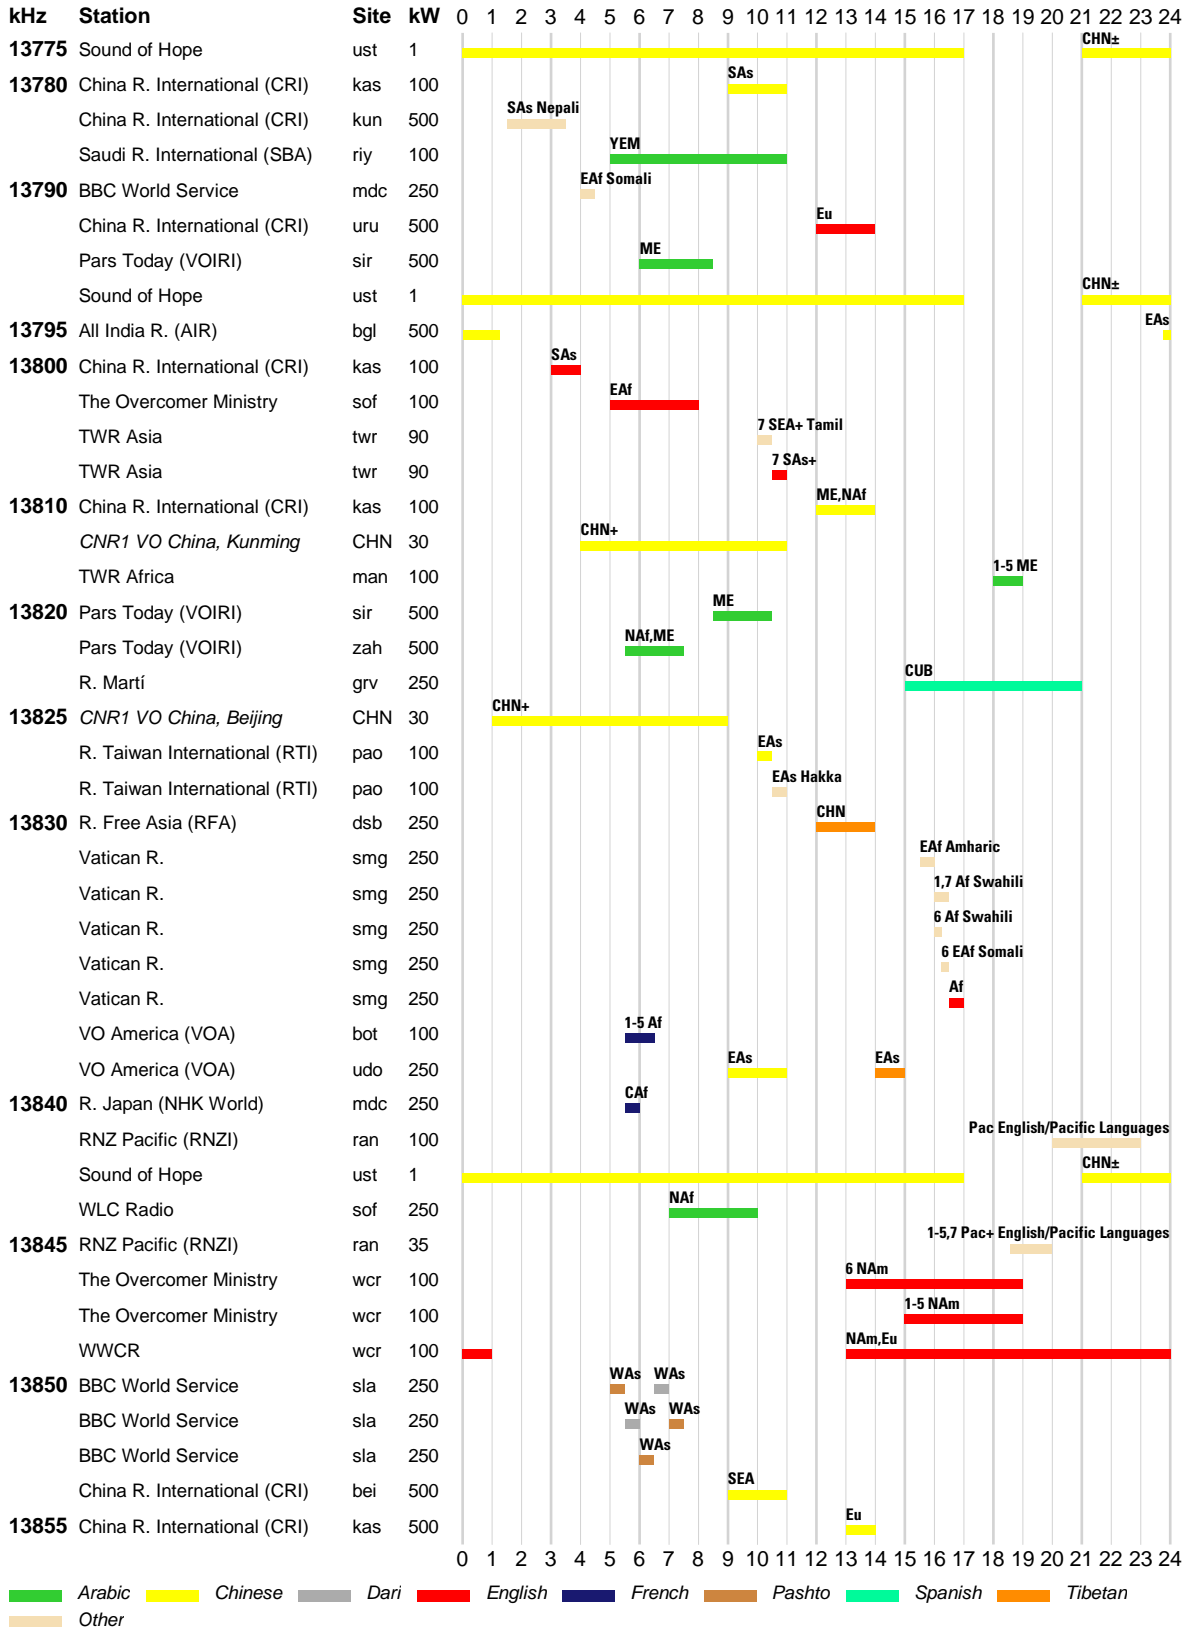

█ Arabic █ Dari █ English █ French █ Hausa █ Hindi █ Pashto █ Portuguese
█ Russian █ Urdu █ Vietnamese █ Other

WRTH BARGRAPH FREQUENCY GUIDE

INTERNATIONAL BROADCASTS & DOMESTIC SHORTWAVE

WRTH BARGRAPH FREQUENCY GUIDE

WRTH BARGRAPH FREQUENCY GUIDE

INTERNATIONAL BROADCASTS & DOMESTIC SHORTWAVE

WRTH BARGRAPH FREQUENCY GUIDE

INTERNATIONAL BROADCASTS & DOMESTIC SHORTWAVE

WRTH BARGRAPH FREQUENCY GUIDE

■ Arabic ■ Chinese ■ Dari ■ English ■ German ■ Japanese ■ Korean ■ Pashto
■ Portuguese ■ Russian ■ Spanish ■ Urdu ■ Other

WRTH BARGRAPH FREQUENCY GUIDE

█ Arabic █ Burmese █ Chinese █ English █ French █ Hindi █ Korean █ Pashto
█ Portuguese █ Russian █ Vietnamese █ Other

INTERNATIONAL BROADCASTS & DOMESTIC SHORTWAVE

WRTH BARGRAPH FREQUENCY GUIDE

WRTH BARGRAPH FREQUENCY GUIDE

INTERNATIONAL BROADCASTS & DOMESTIC SHORTWAVE

WRTH BARGRAPH FREQUENCY GUIDE

INTERNATIONAL BROADCASTS & DOMESTIC SHORTWAVE

WRTH BARGRAPH FREQUENCY GUIDE

█ Arabic
 █ Chinese
 █ Dari
 █ English
 █ French
 █ Pashto
 █ Spanish
 █ Tibetan
 █ Other