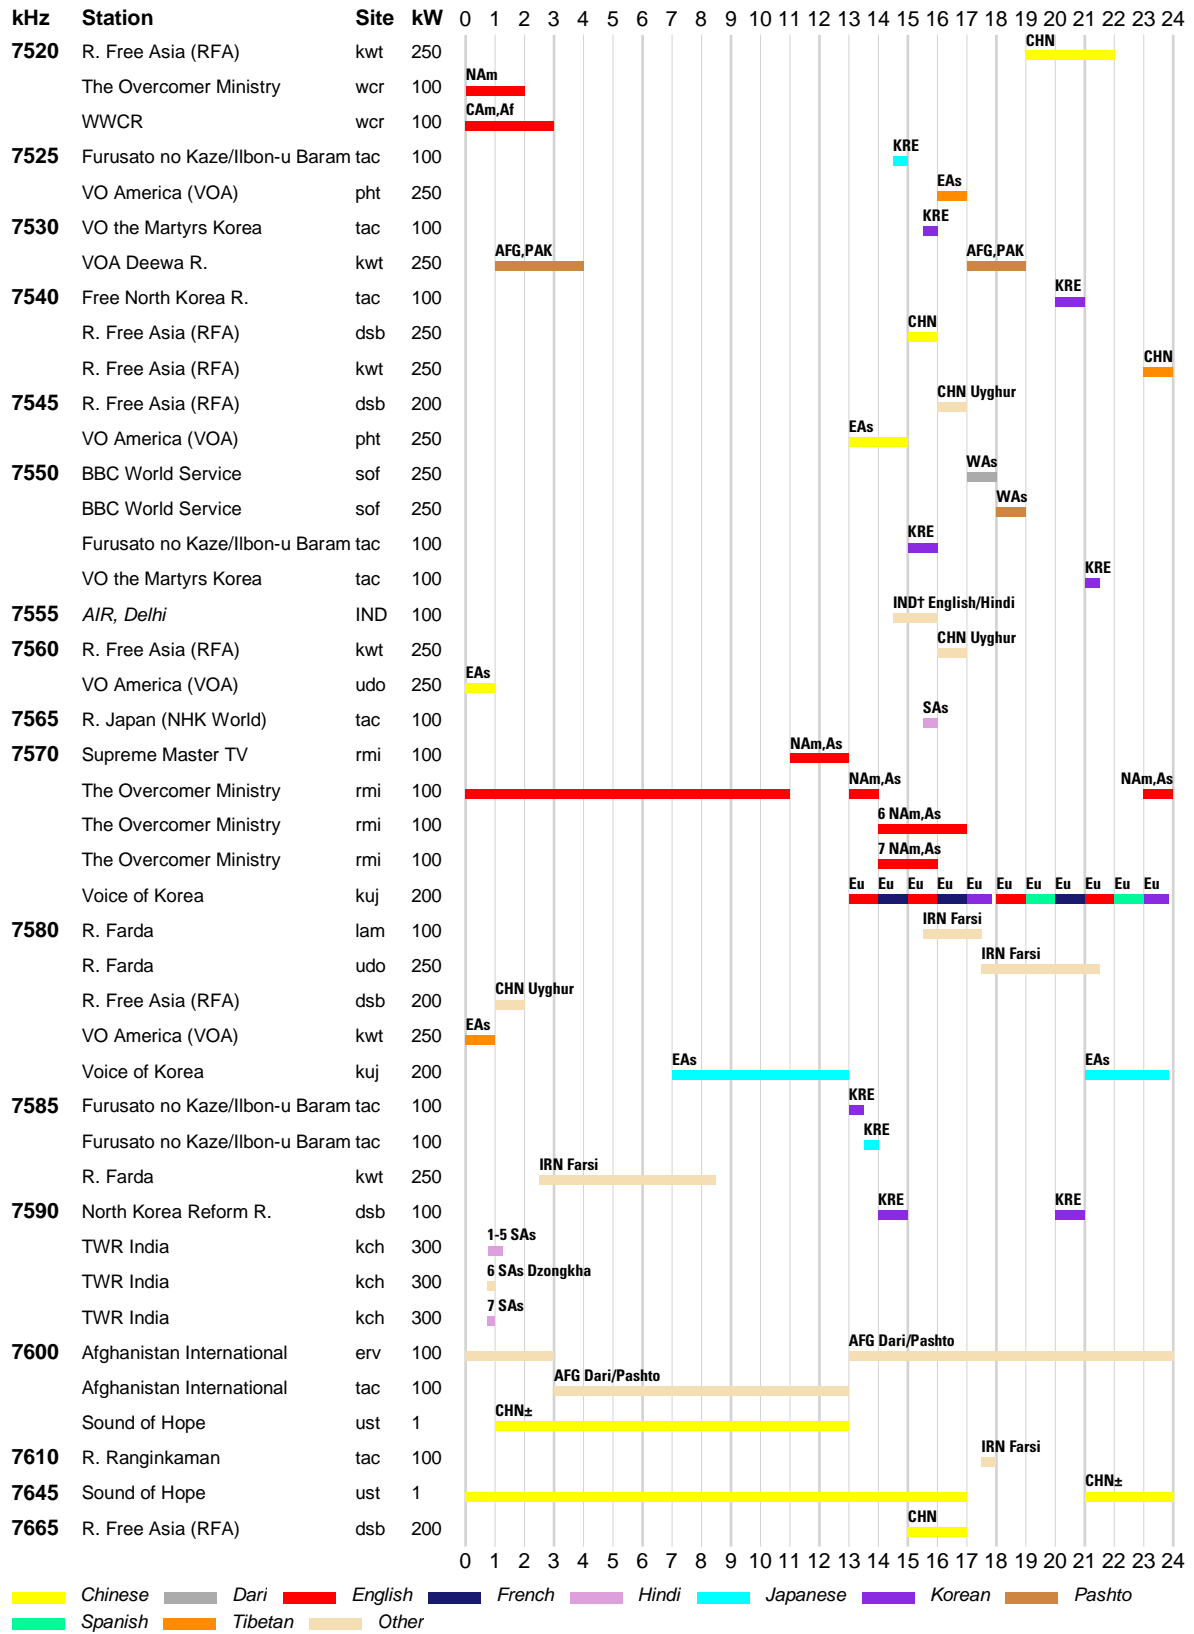

INTERNATIONAL BROADCASTS & DOMESTIC SHORTWAVE