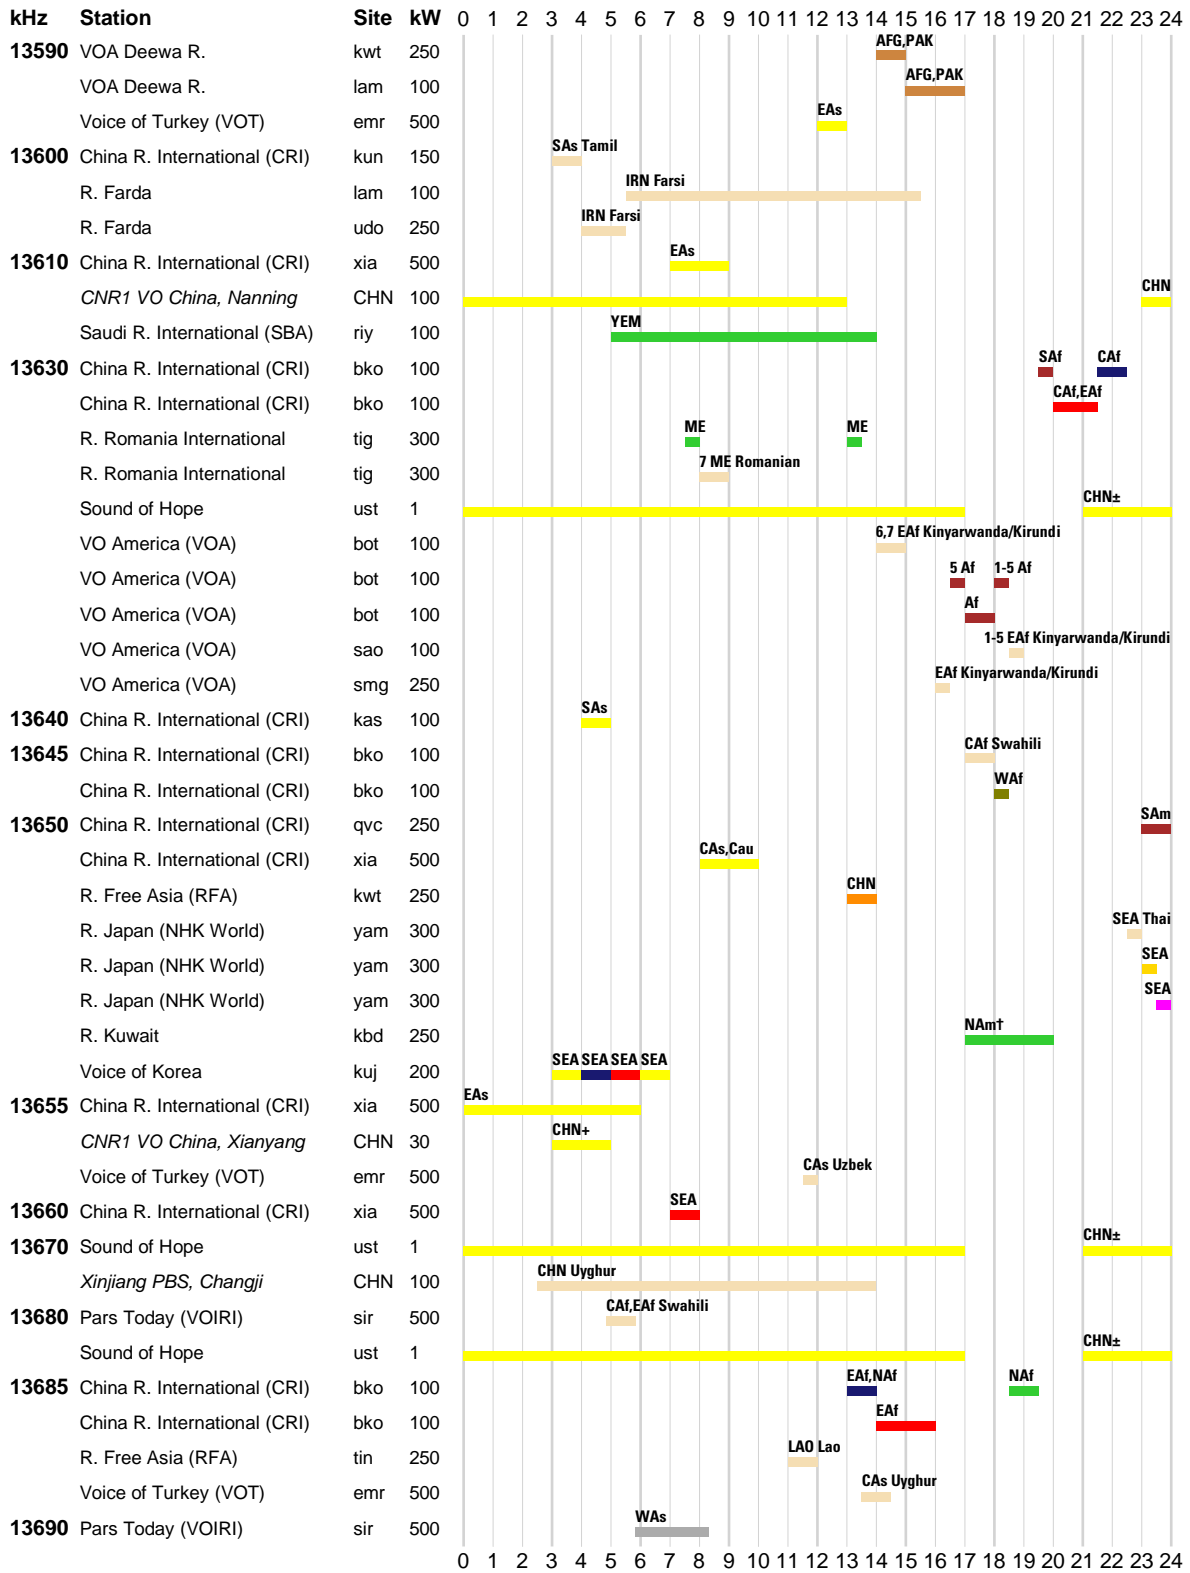

WRTH BARGRAPH FREQUENCY GUIDE