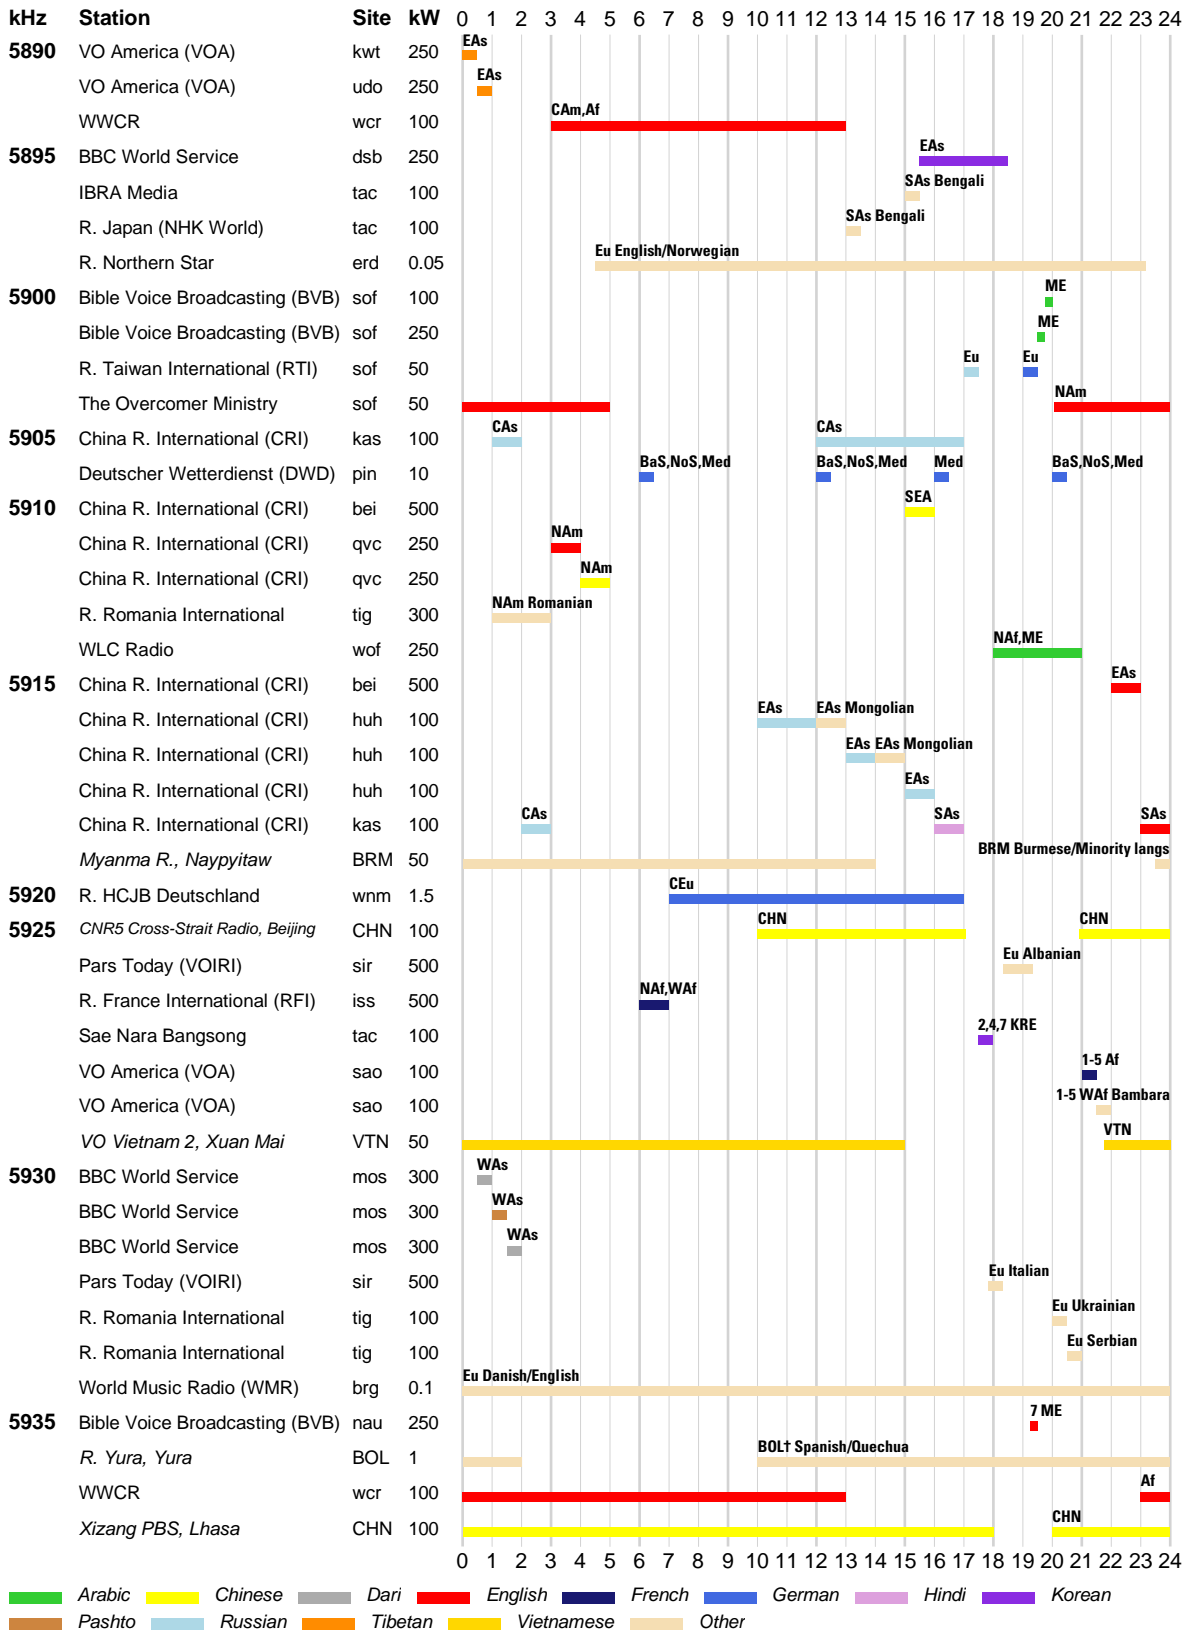

INTERNATIONAL BROADCASTS & DOMESTIC SHORTWAVE

WRTH BARGRAPH FREQUENCY GUIDE

█ Arabic
 █ Dari
 █ English
 █ German
 █ Hindi
 █ Korean
 █ Pashto
 █ Russian
█ Vietnamese
█ Other

INTERNATIONAL BROADCASTS & DOMESTIC SHORTWAVE

█ Arabic █ Dari █ English █ French █ Hausa █ Hindi █ Pashto █ Portuguese
█ Russian █ Urdu █ Vietnamese █ Other

WRTH BARGRAPH FREQUENCY GUIDE

INTERNATIONAL BROADCASTS & DOMESTIC SHORTWAVE

WRTH BARGRAPH FREQUENCY GUIDE

INTERNATIONAL BROADCASTS & DOMESTIC SHORTWAVE

WRTH BARGRAPH FREQUENCY GUIDE

INTERNATIONAL BROADCASTS & DOMESTIC SHORTWAVE

WRTH BARGRAPH FREQUENCY GUIDE

INTERNATIONAL BROADCASTS & DOMESTIC SHORTWAVE

■ Arabic ■ Chinese ■ Dari ■ English ■ French ■ German ■ Japanese
■ Portuguese ■ Russian ■ Spanish ■ Other

WRTH BARGRAPH FREQUENCY GUIDE

INTERNATIONAL BROADCASTS & DOMESTIC SHORTWAVE

WRTH BARGRAPH FREQUENCY GUIDE

INTERNATIONAL BROADCASTS & DOMESTIC SHORTWAVE

WRTH BARGRAPH FREQUENCY GUIDE

■ Arabic ■ Chinese ■ Dari ■ English ■ German ■ Japanese ■ Korean ■ Pashto
■ Portuguese ■ Russian ■ Spanish ■ Urdu ■ Other