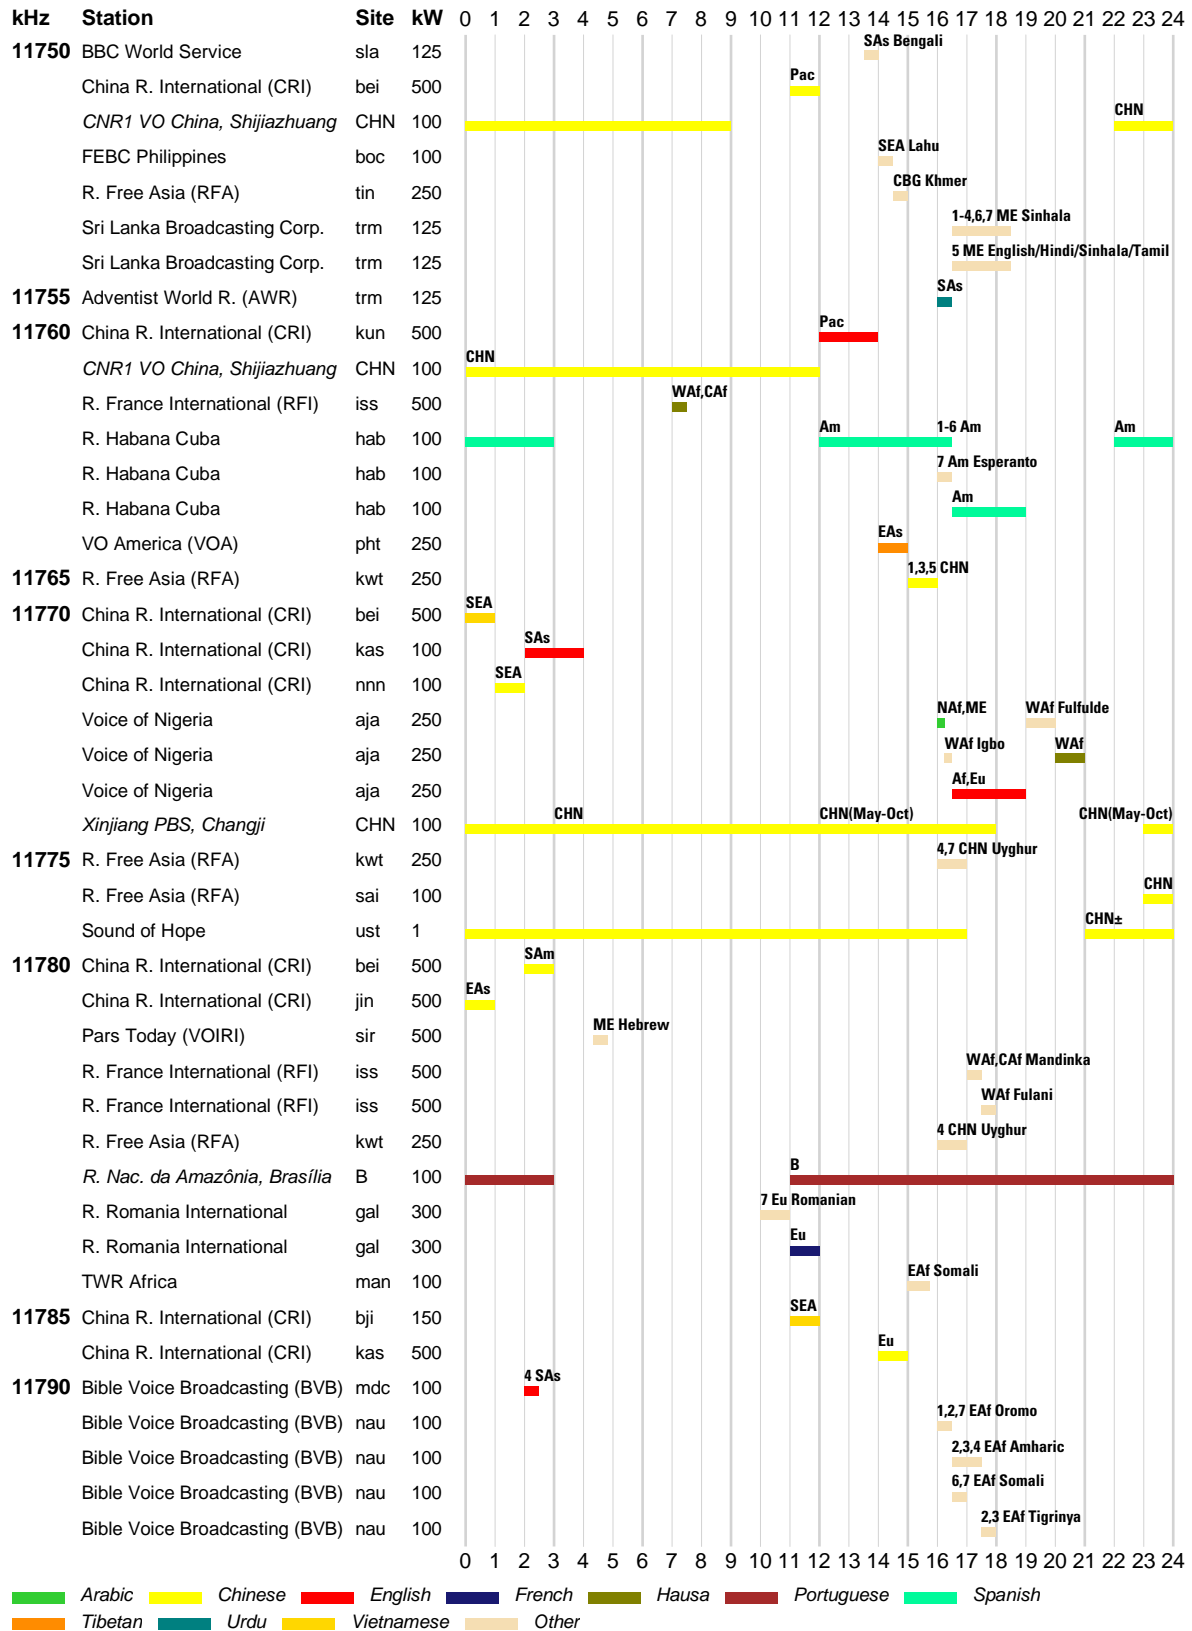

INTERNATIONAL BROADCASTS & DOMESTIC SHORTWAVE