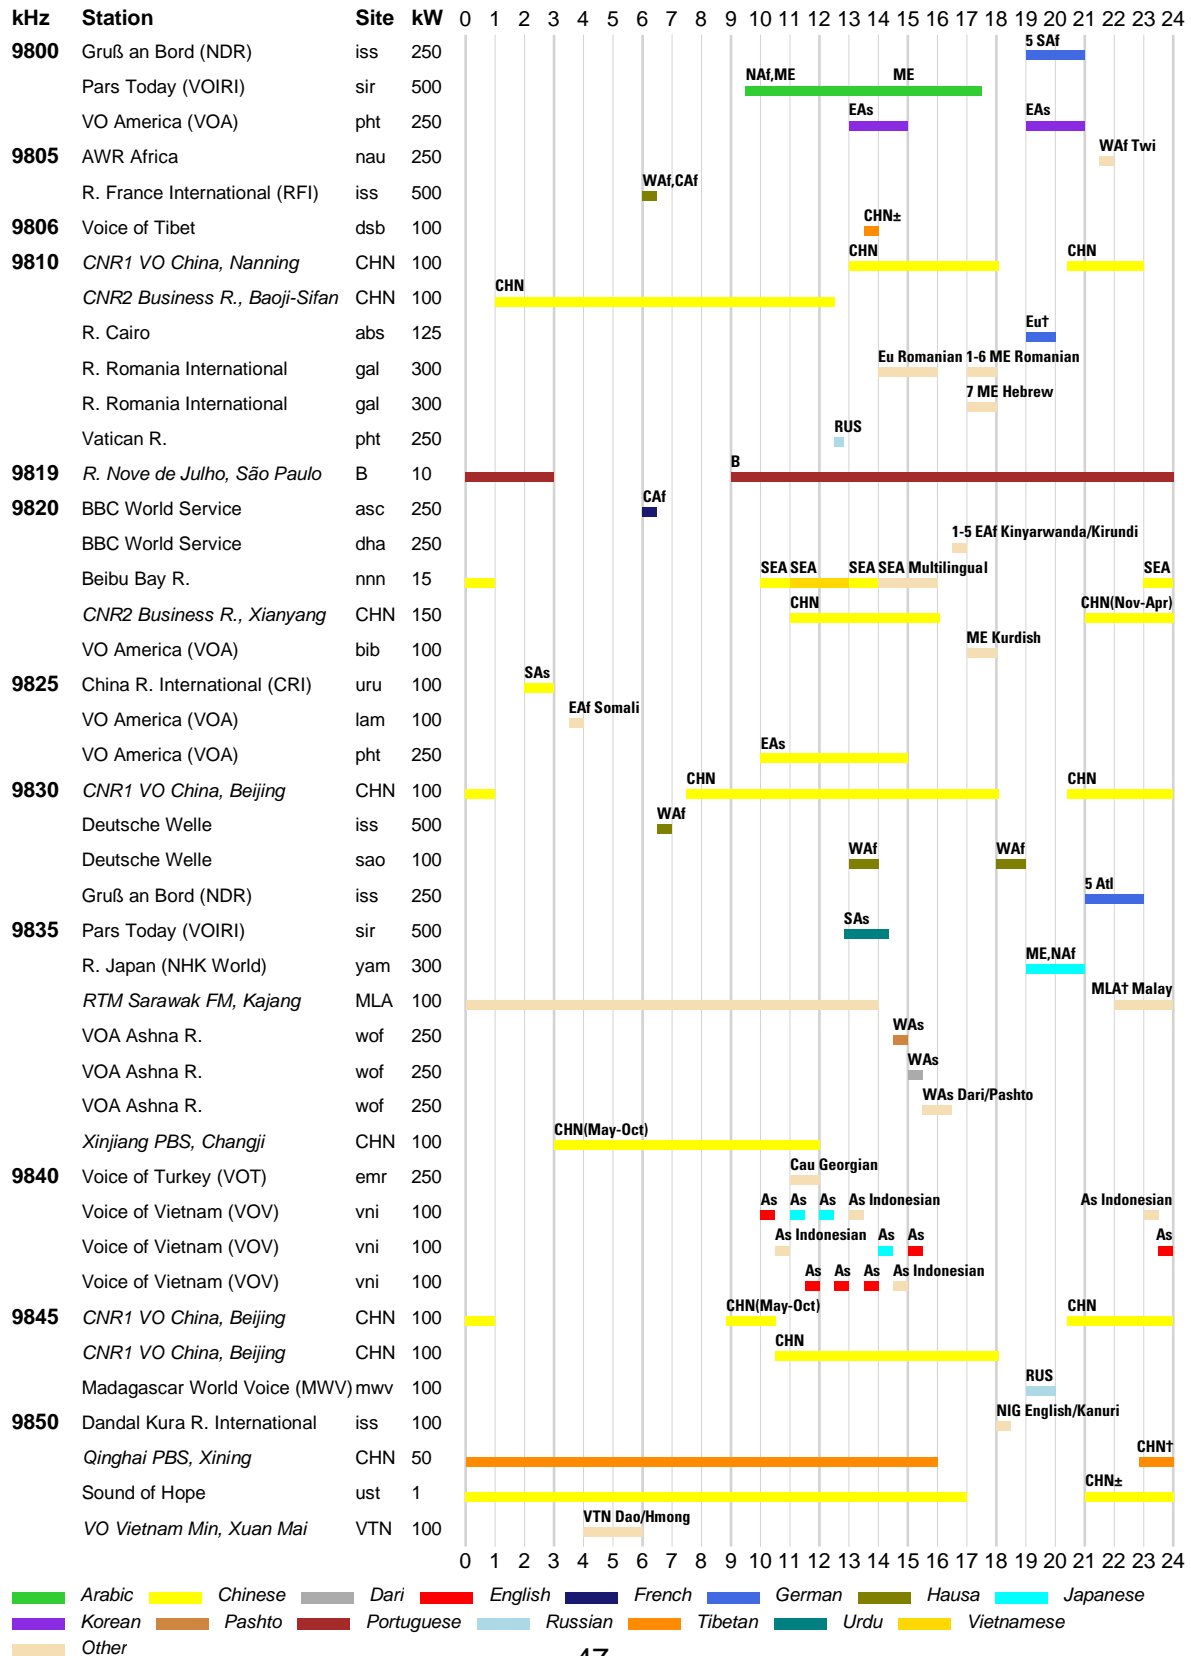

INTERNATIONAL BROADCASTS & DOMESTIC SHORTWAVE