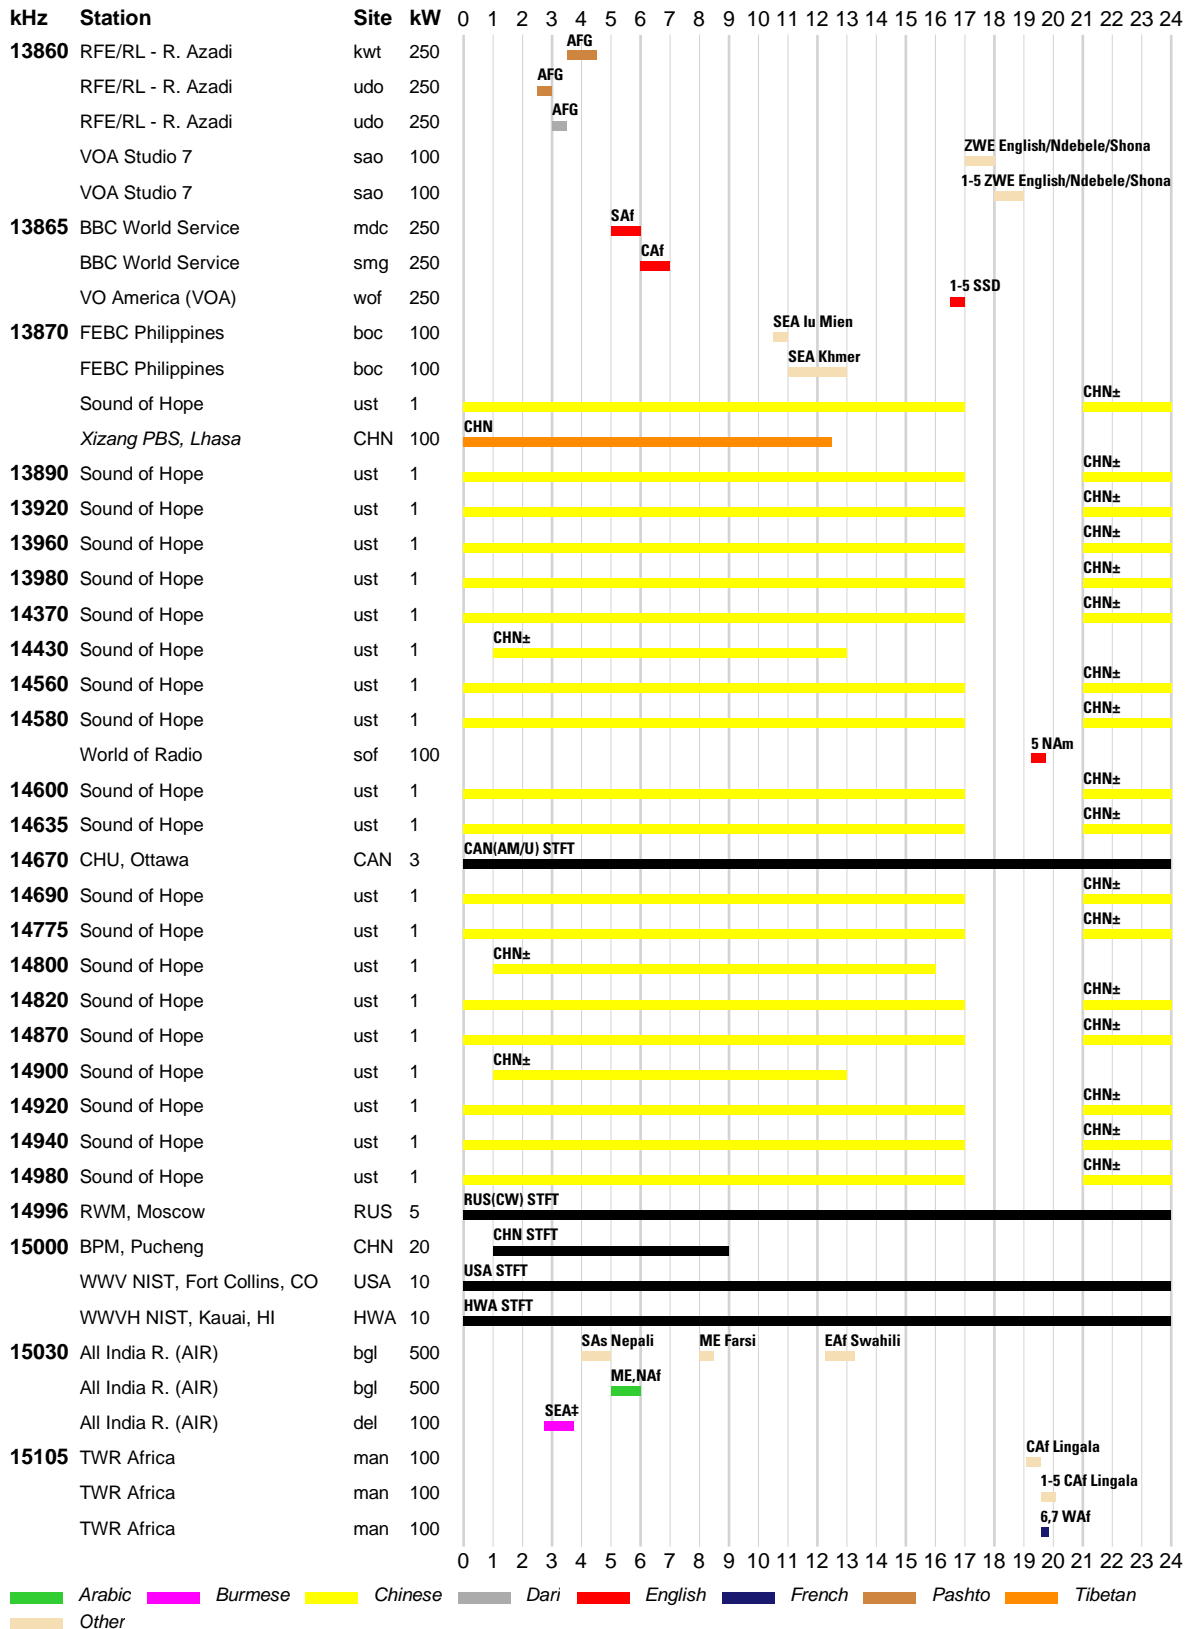

INTERNATIONAL BROADCASTS & DOMESTIC SHORTWAVE