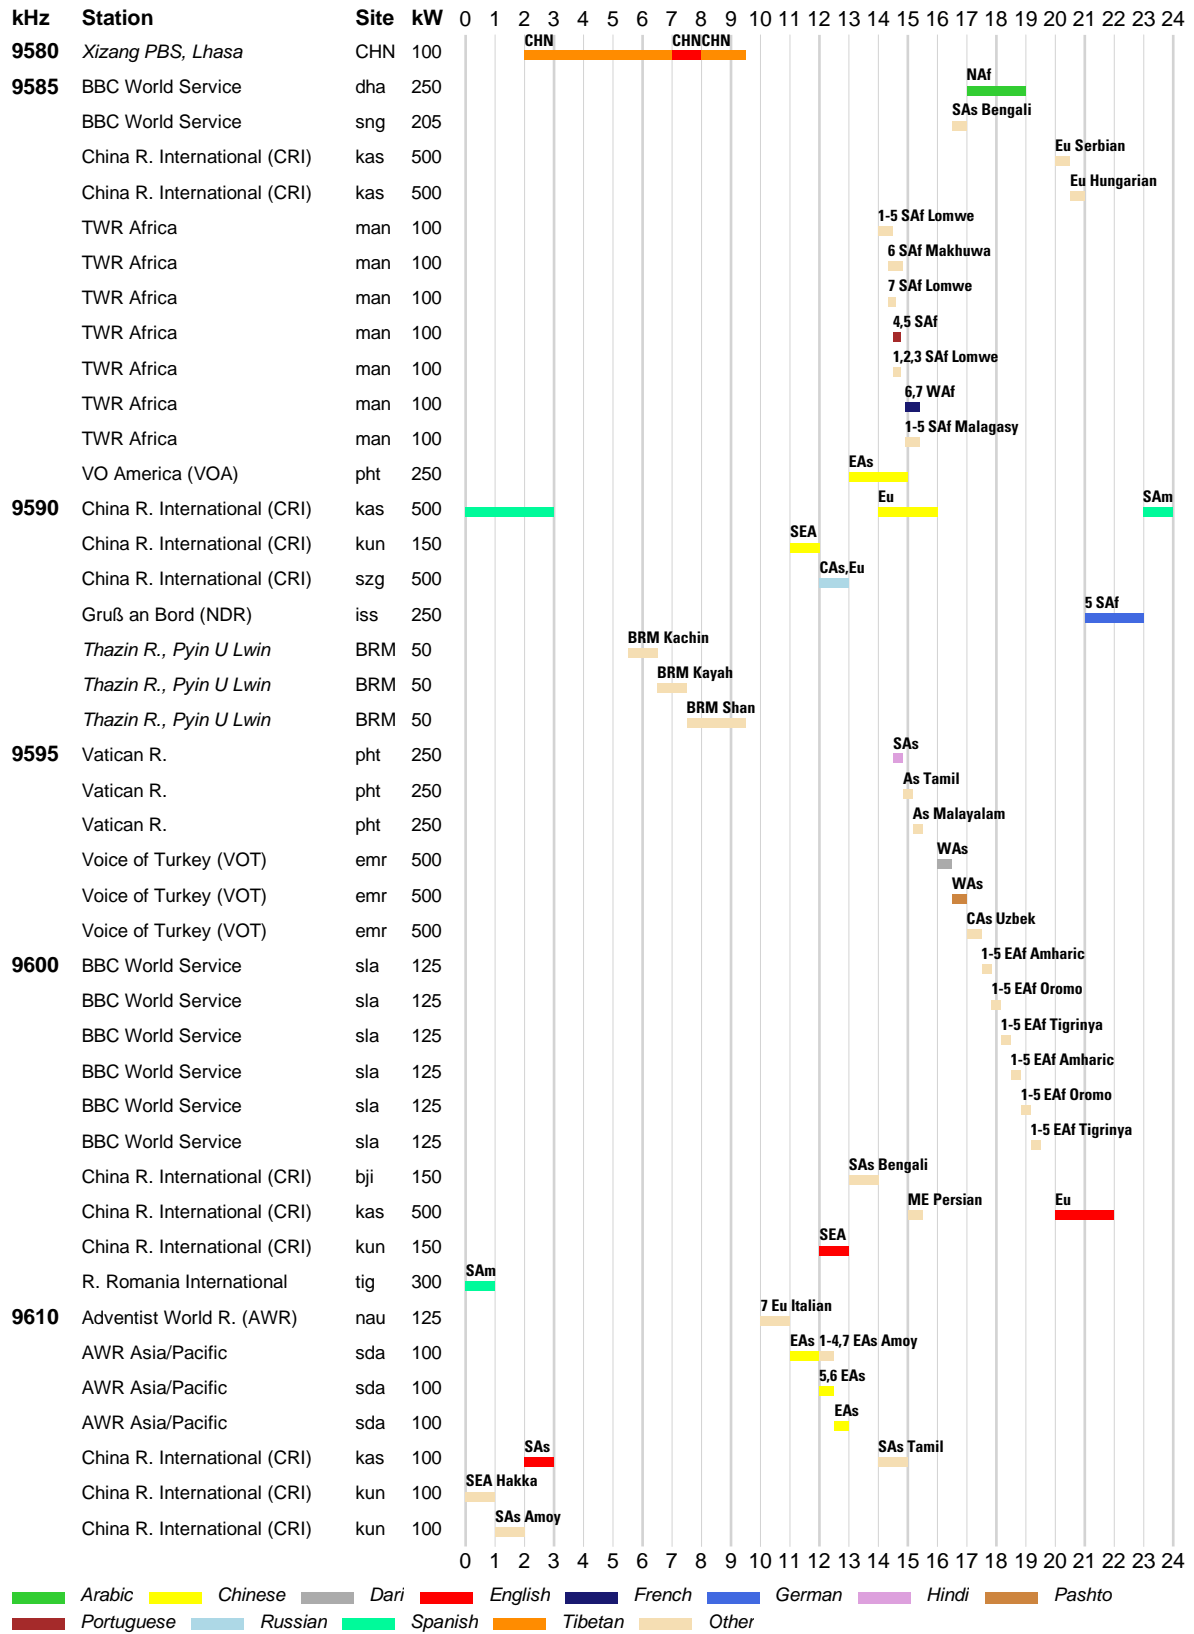

INTERNATIONAL BROADCASTS & DOMESTIC SHORTWAVE