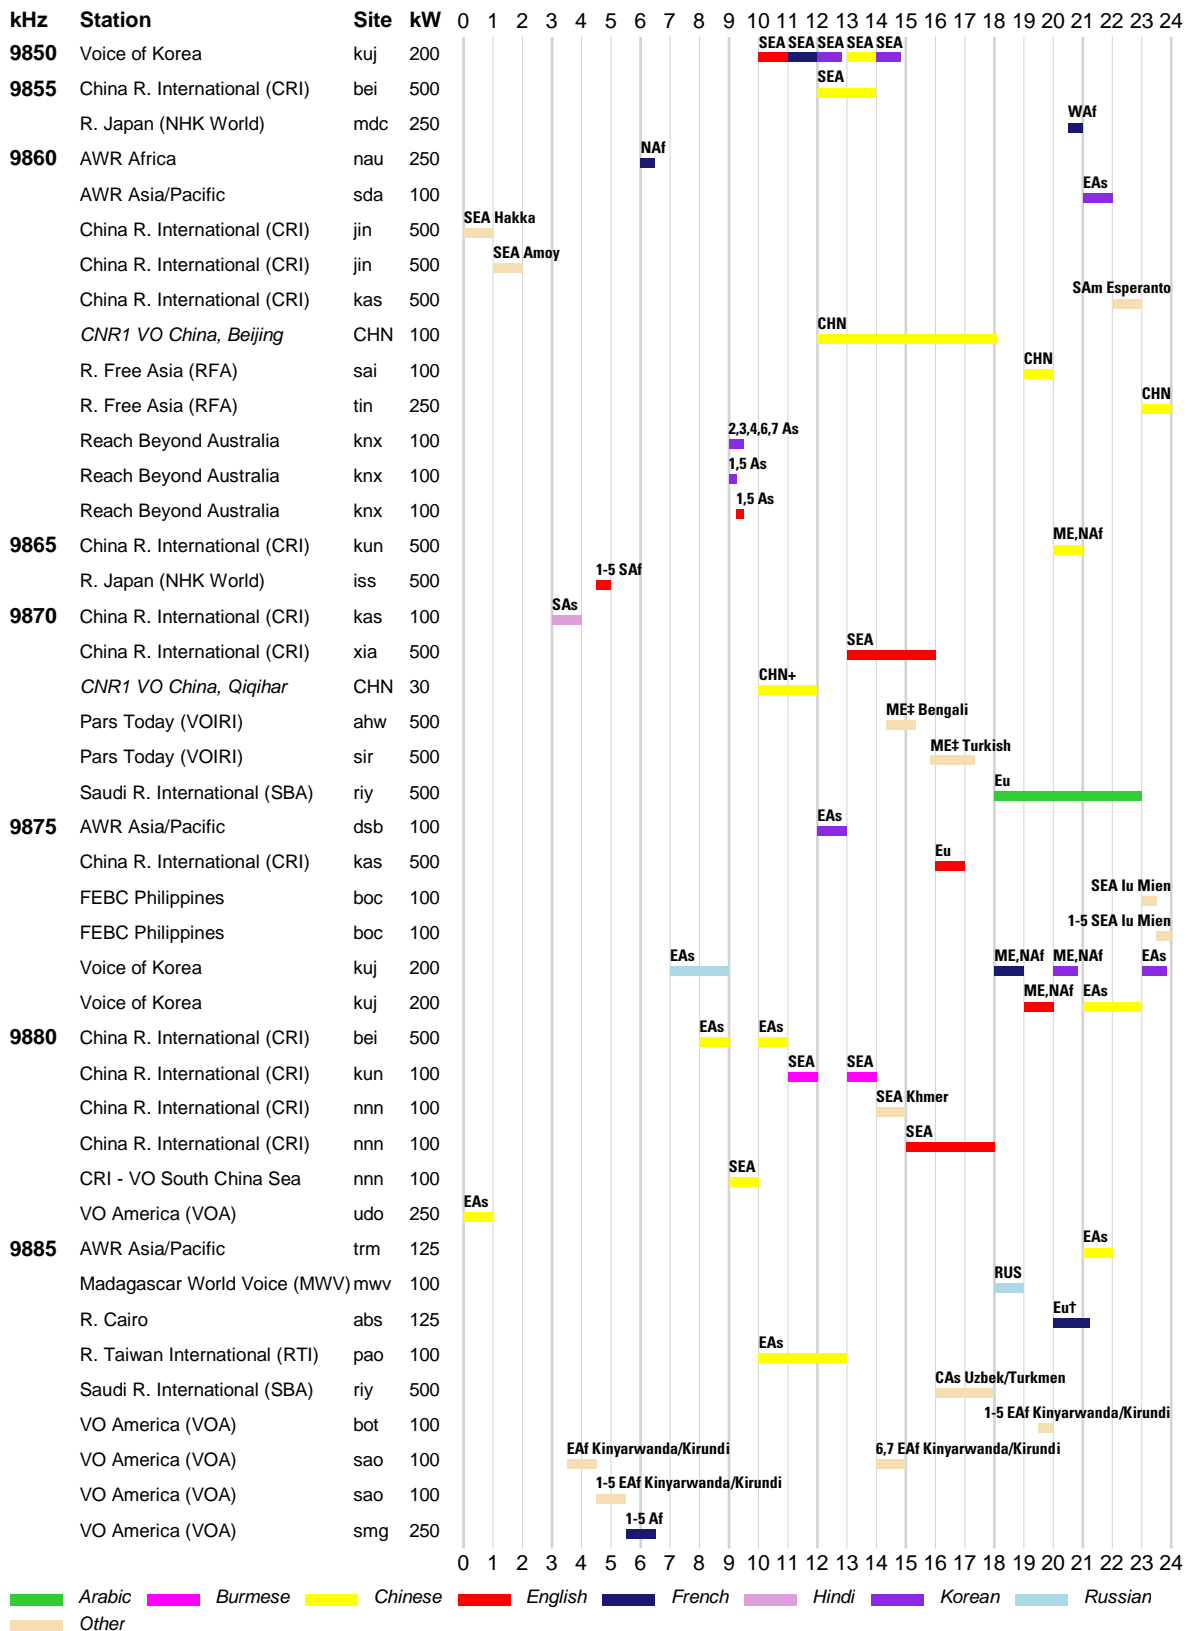

WRTH BARGRAPH FREQUENCY GUIDE