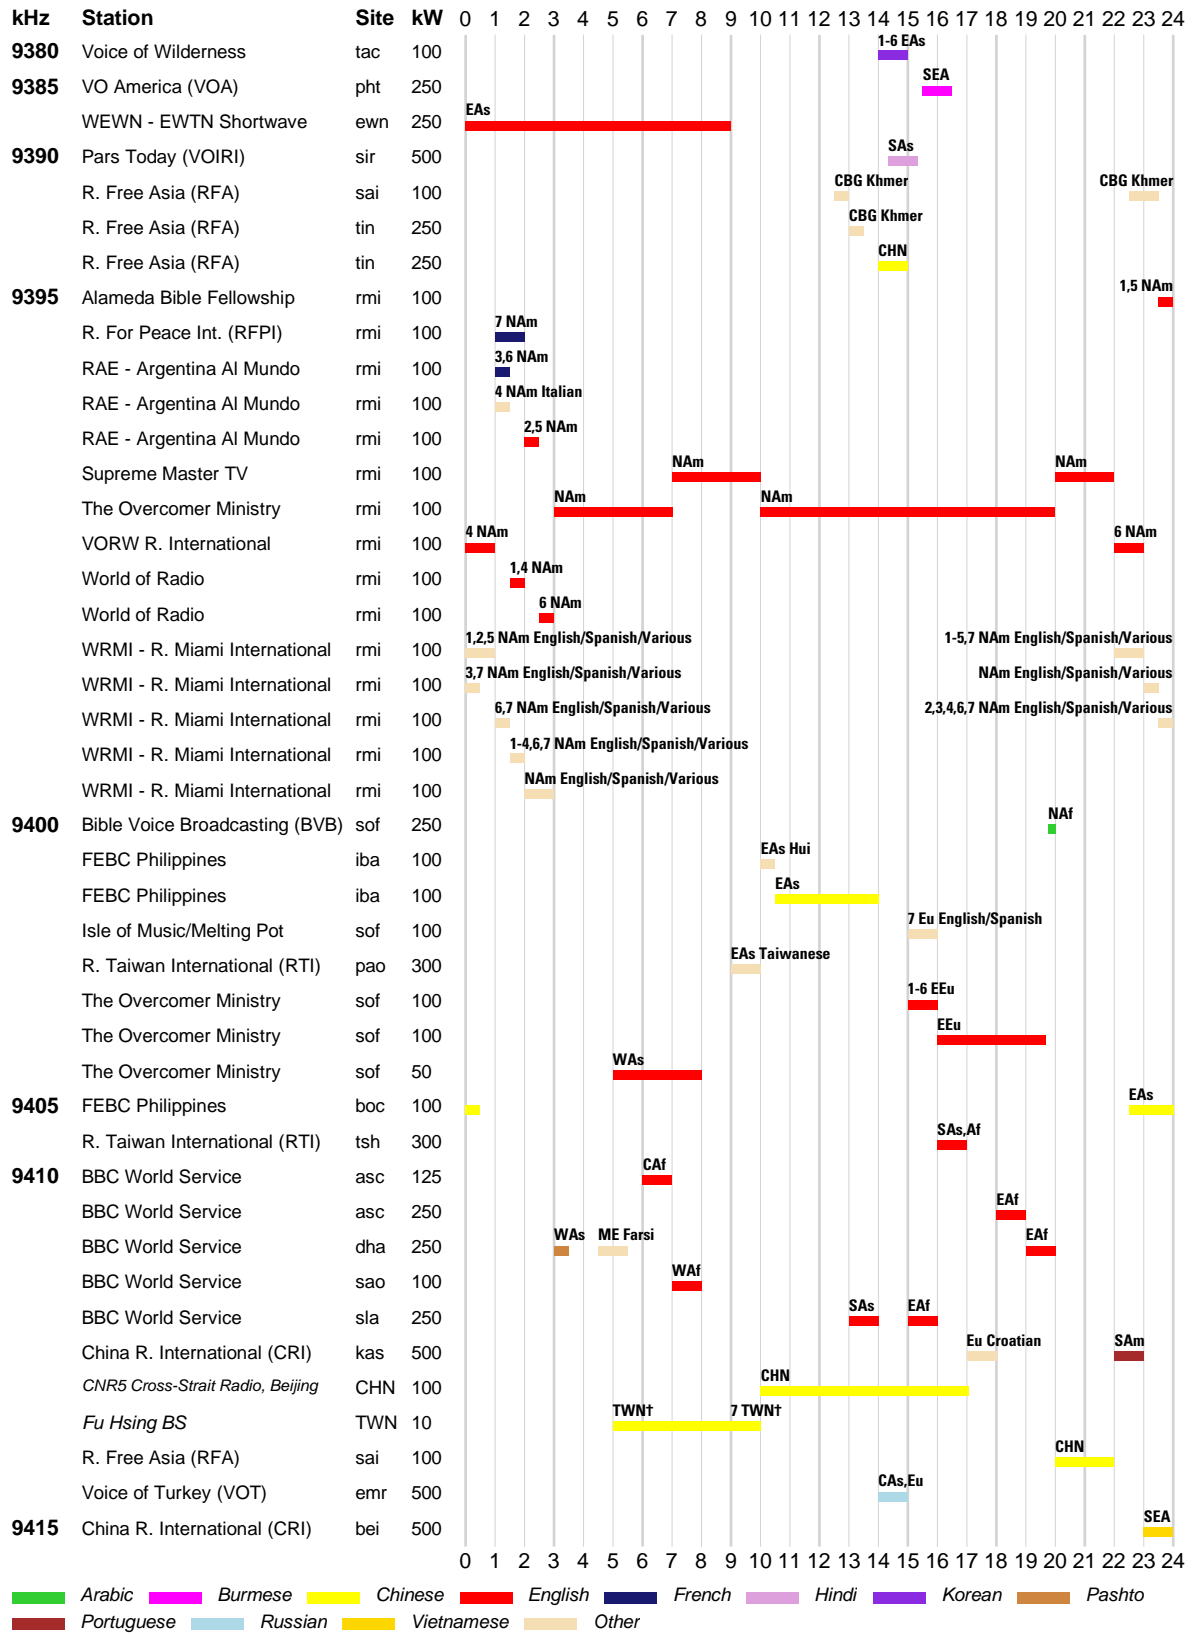

WRTH BARGRAPH FREQUENCY GUIDE

█ Arabic   █ Burmese   █ Chinese   █ English   █ French   █ Hindi   █ Korean   █ Pashto
█ Portuguese   █ Russian   █ Vietnamese   █ Other