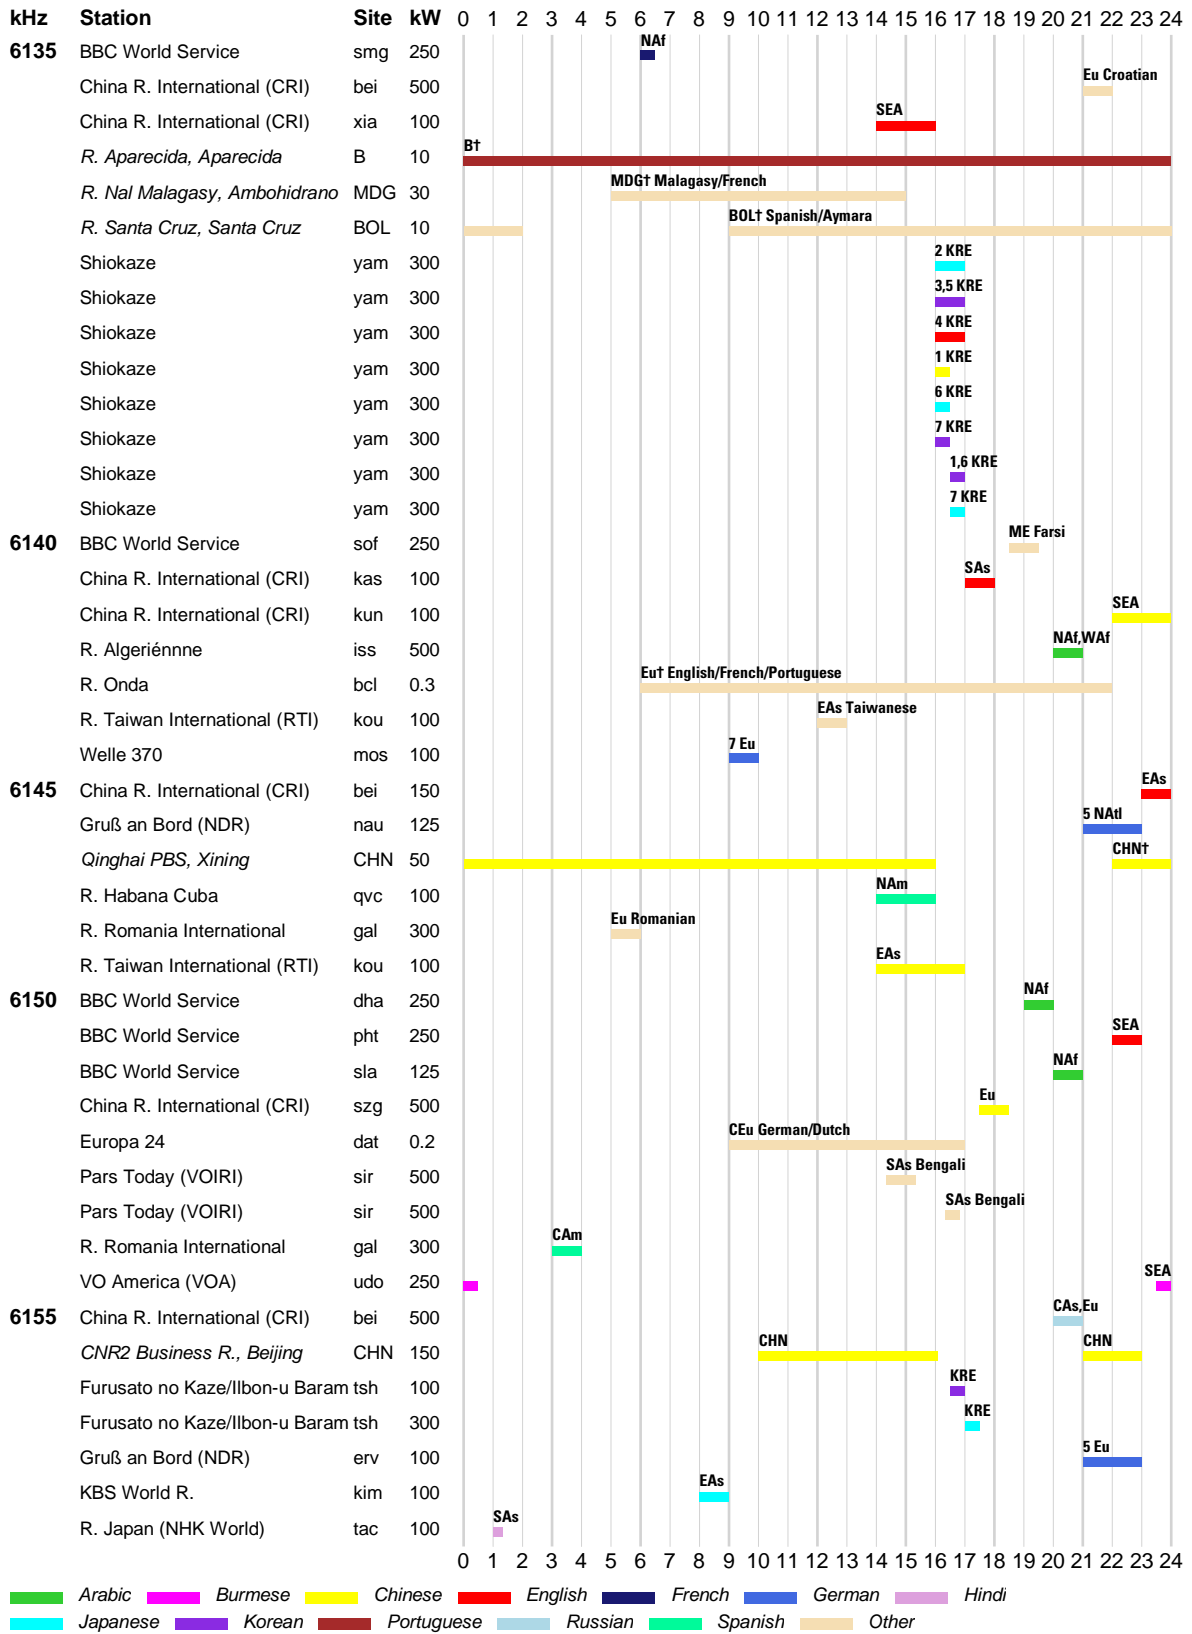

WRTH BARGRAPH FREQUENCY GUIDE