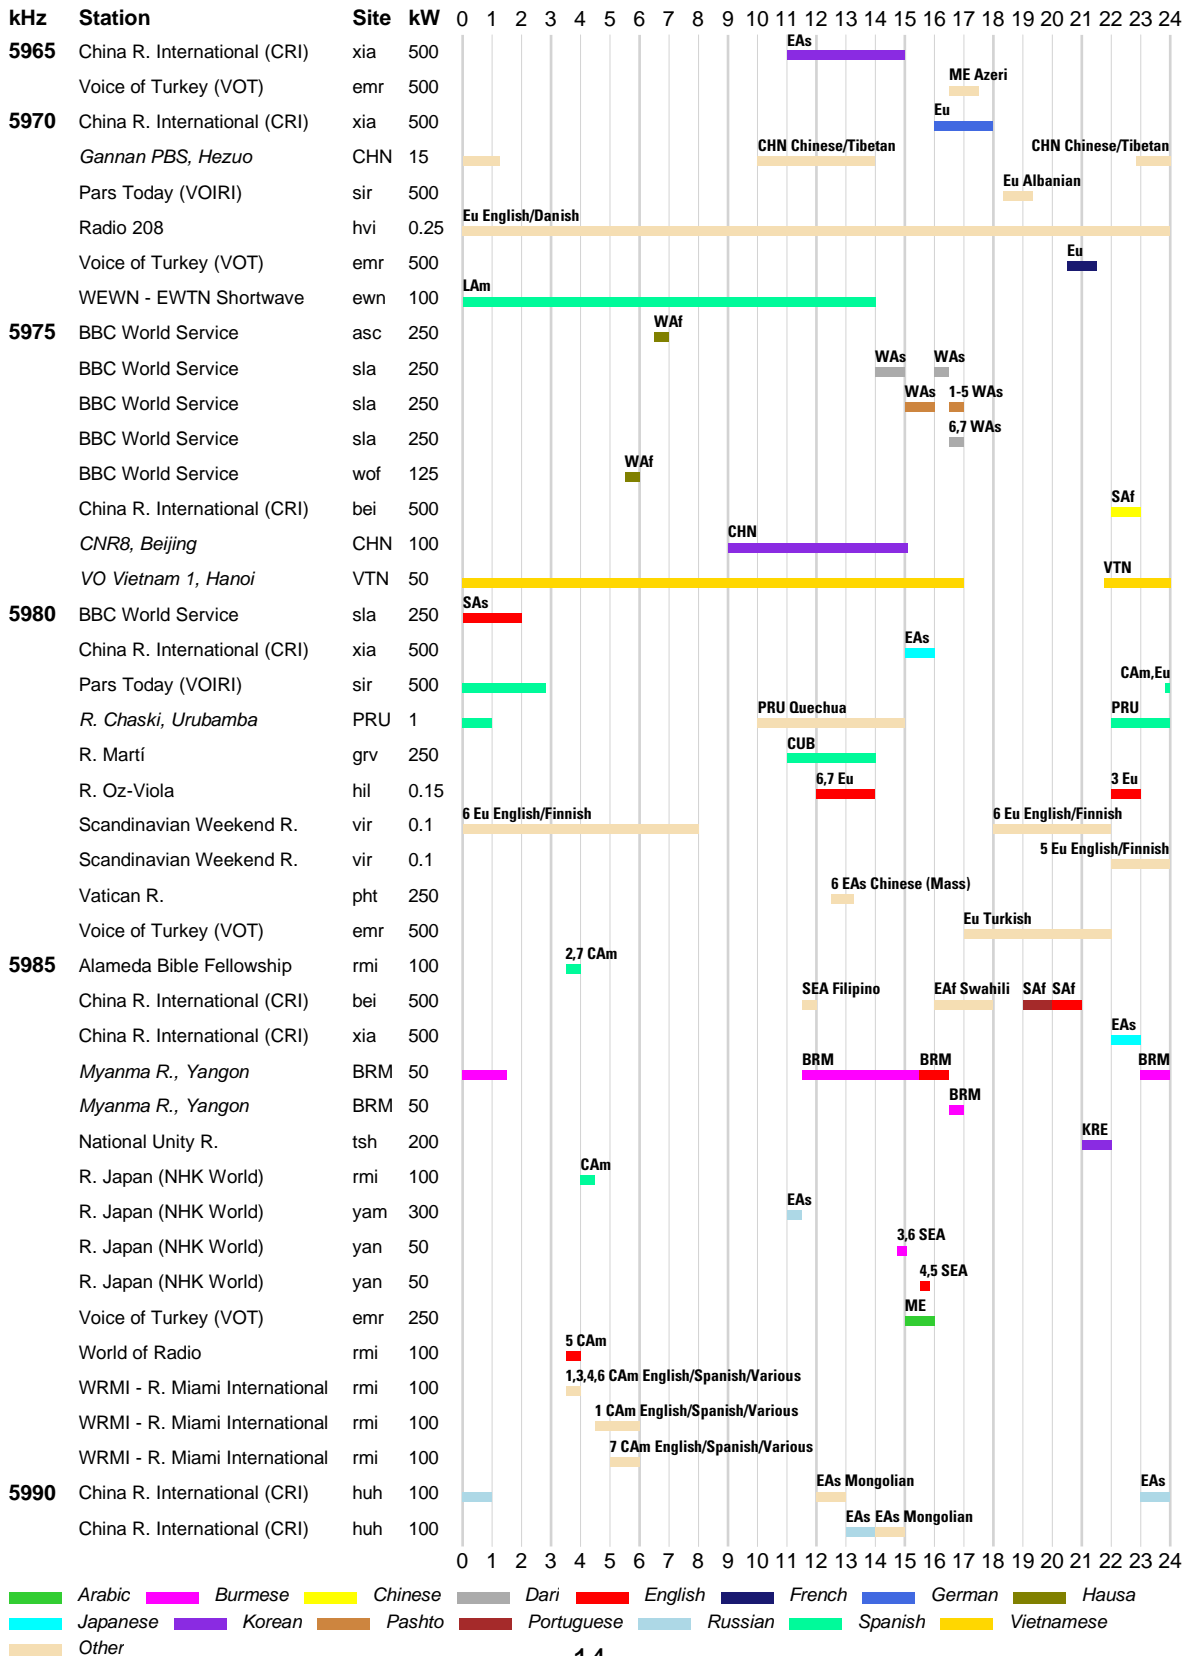

INTERNATIONAL BROADCASTS & DOMESTIC SHORTWAVE

WRTH BARGRAPH FREQUENCY GUIDE

█ Arabic
 █ Dari
 █ English
 █ German
 █ Hindi
 █ Korean
 █ Pashto
 █ Russian
█ Vietnamese
█ Other

INTERNATIONAL BROADCASTS & DOMESTIC SHORTWAVE

█ Arabic █ Dari █ English █ French █ Hausa █ Hindi █ Pashto █ Portuguese
█ Russian █ Urdu █ Vietnamese █ Other

WRTH BARGRAPH FREQUENCY GUIDE

INTERNATIONAL BROADCASTS & DOMESTIC SHORTWAVE

WRTH BARGRAPH FREQUENCY GUIDE

INTERNATIONAL BROADCASTS & DOMESTIC SHORTWAVE

WRTH BARGRAPH FREQUENCY GUIDE

INTERNATIONAL BROADCASTS & DOMESTIC SHORTWAVE

WRTH BARGRAPH FREQUENCY GUIDE

INTERNATIONAL BROADCASTS & DOMESTIC SHORTWAVE

■ Arabic ■ Chinese ■ Dari ■ English ■ French ■ German ■ Japanese
■ Portuguese ■ Russian ■ Spanish ■ Other

WRTH BARGRAPH FREQUENCY GUIDE

INTERNATIONAL BROADCASTS & DOMESTIC SHORTWAVE

WRTH BARGRAPH FREQUENCY GUIDE

INTERNATIONAL BROADCASTS & DOMESTIC SHORTWAVE

WRTH BARGRAPH FREQUENCY GUIDE

■ Arabic ■ Chinese ■ Dari ■ English ■ German ■ Japanese ■ Korean ■ Pashto
■ Portuguese ■ Russian ■ Spanish ■ Urdu ■ Other