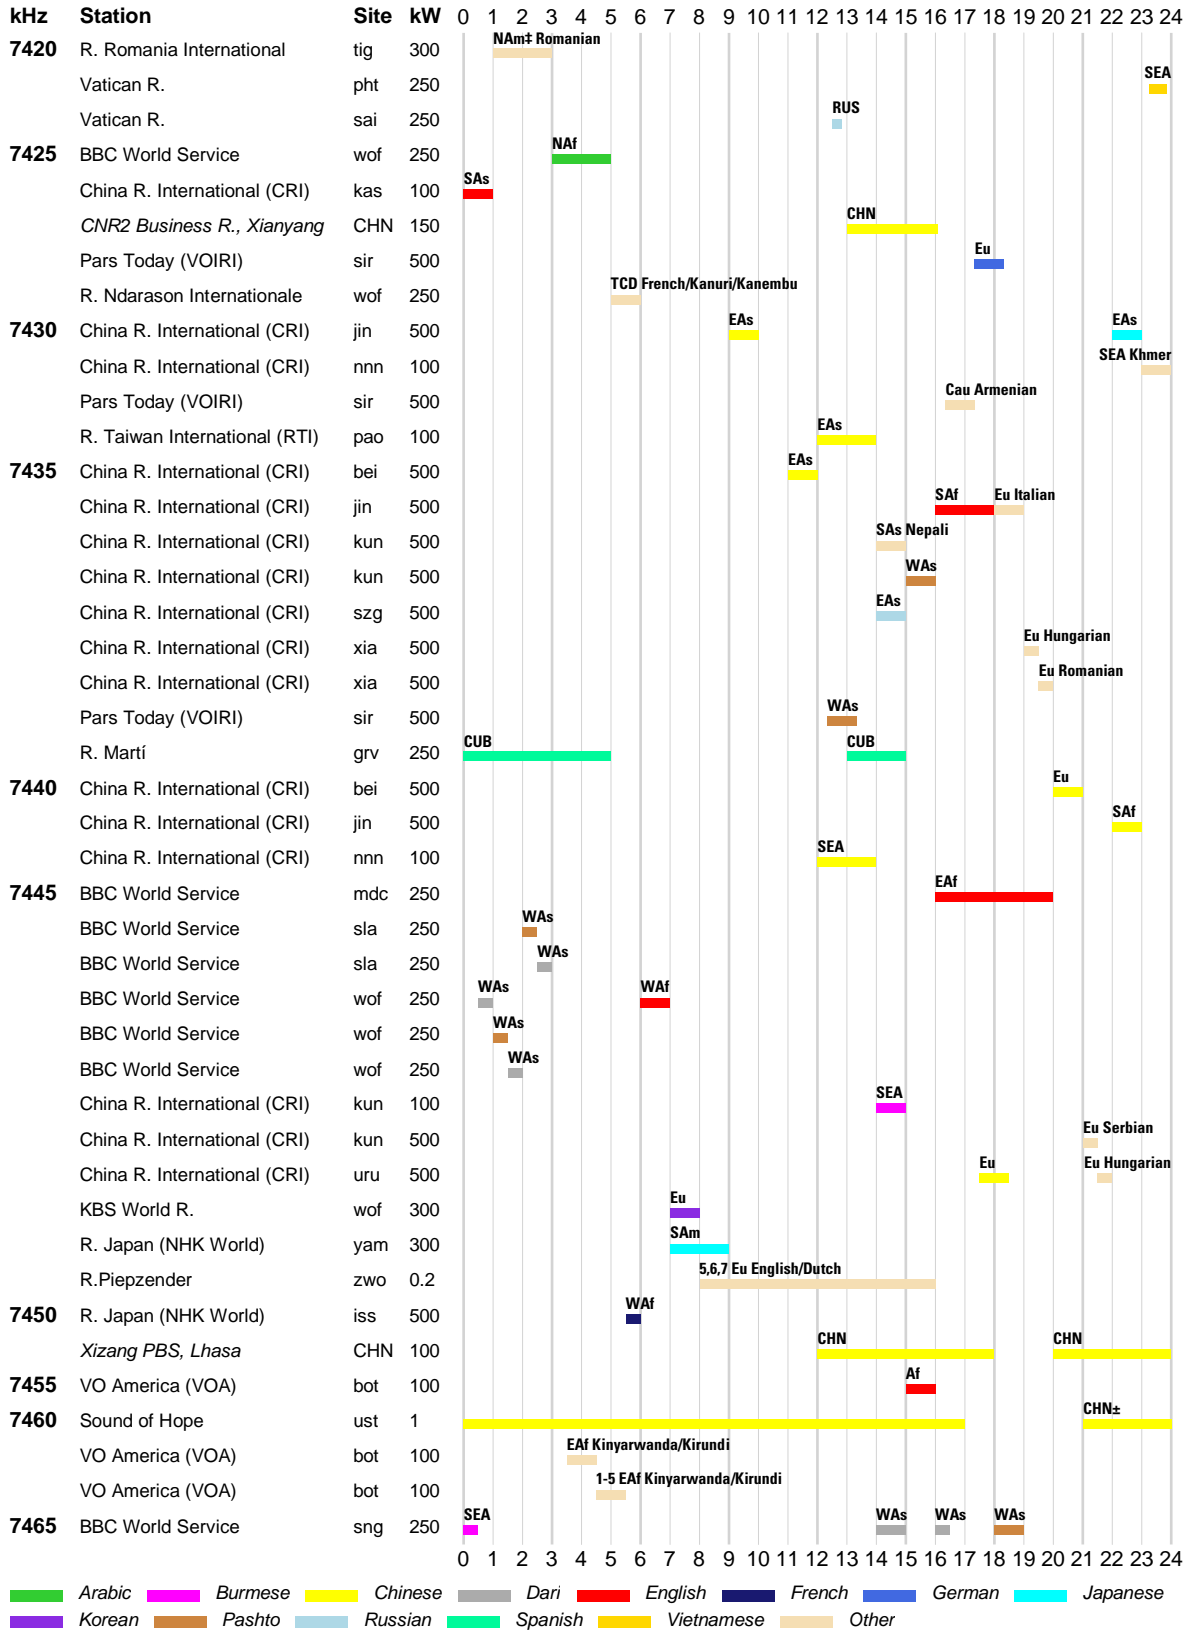

█ Arabic █ Dari █ English █ French █ Hausa █ Hindi █ Pashto █ Portuguese
█ Russian █ Urdu █ Vietnamese █ Other

WRTH BARGRAPH FREQUENCY GUIDE

INTERNATIONAL BROADCASTS & DOMESTIC SHORTWAVE

WRTH BARGRAPH FREQUENCY GUIDE

WRTH BARGRAPH FREQUENCY GUIDE

INTERNATIONAL BROADCASTS & DOMESTIC SHORTWAVE

WRTH BARGRAPH FREQUENCY GUIDE

INTERNATIONAL BROADCASTS & DOMESTIC SHORTWAVE

WRTH BARGRAPH FREQUENCY GUIDE

■ Arabic ■ Chinese ■ Dari ■ English ■ German ■ Japanese ■ Korean ■ Pashto
■ Portuguese ■ Russian ■ Spanish ■ Urdu ■ Other

INTERNATIONAL BROADCASTS & DOMESTIC SHORTWAVE

WRTH BARGRAPH FREQUENCY GUIDE

█ Burmese █ Chinese █ English █ French █ German █ Japanese █ Korean
█ Pashto █ Portuguese █ Russian █ Spanish █ Tibetan █ Other

INTERNATIONAL BROADCASTS & DOMESTIC SHORTWAVE

WRTH BARGRAPH FREQUENCY GUIDE

INTERNATIONAL BROADCASTS & DOMESTIC SHORTWAVE

WRTH BARGRAPH FREQUENCY GUIDE

INTERNATIONAL BROADCASTS & DOMESTIC SHORTWAVE

WRTH BARGRAPH FREQUENCY GUIDE