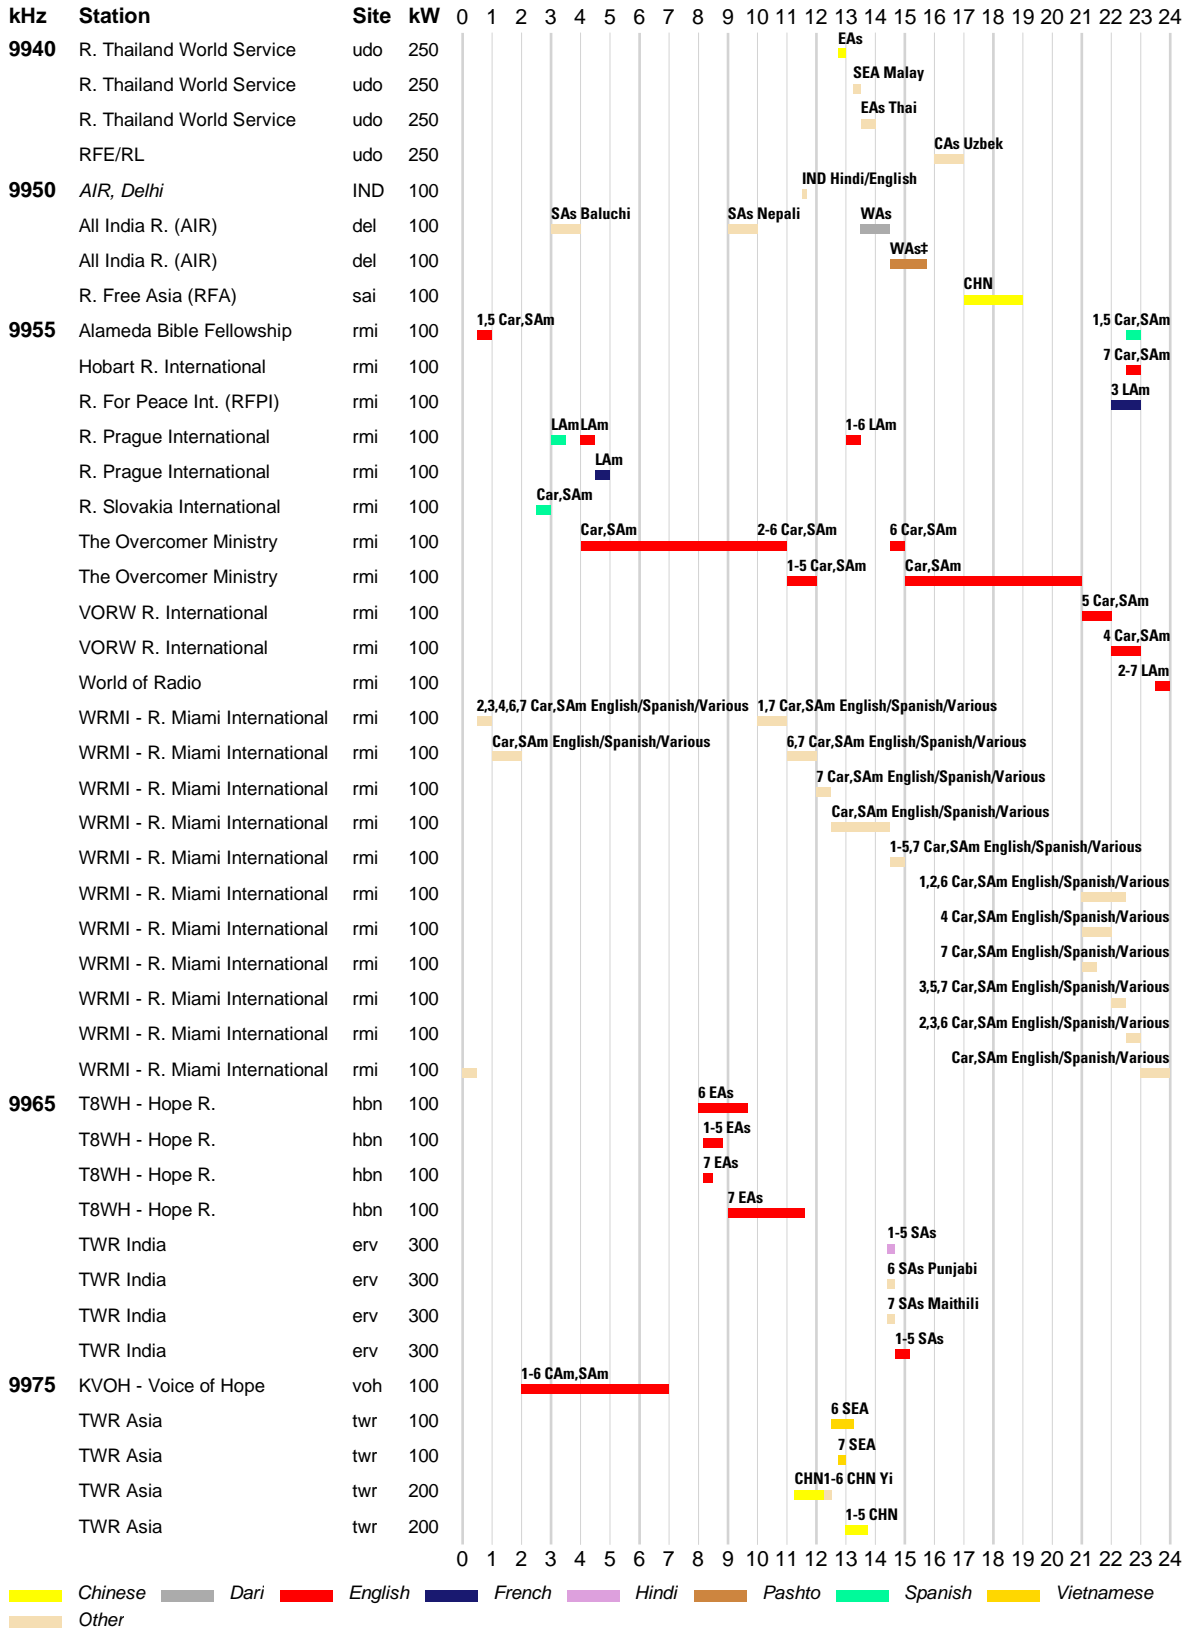

WRTH BARGRAPH FREQUENCY GUIDE