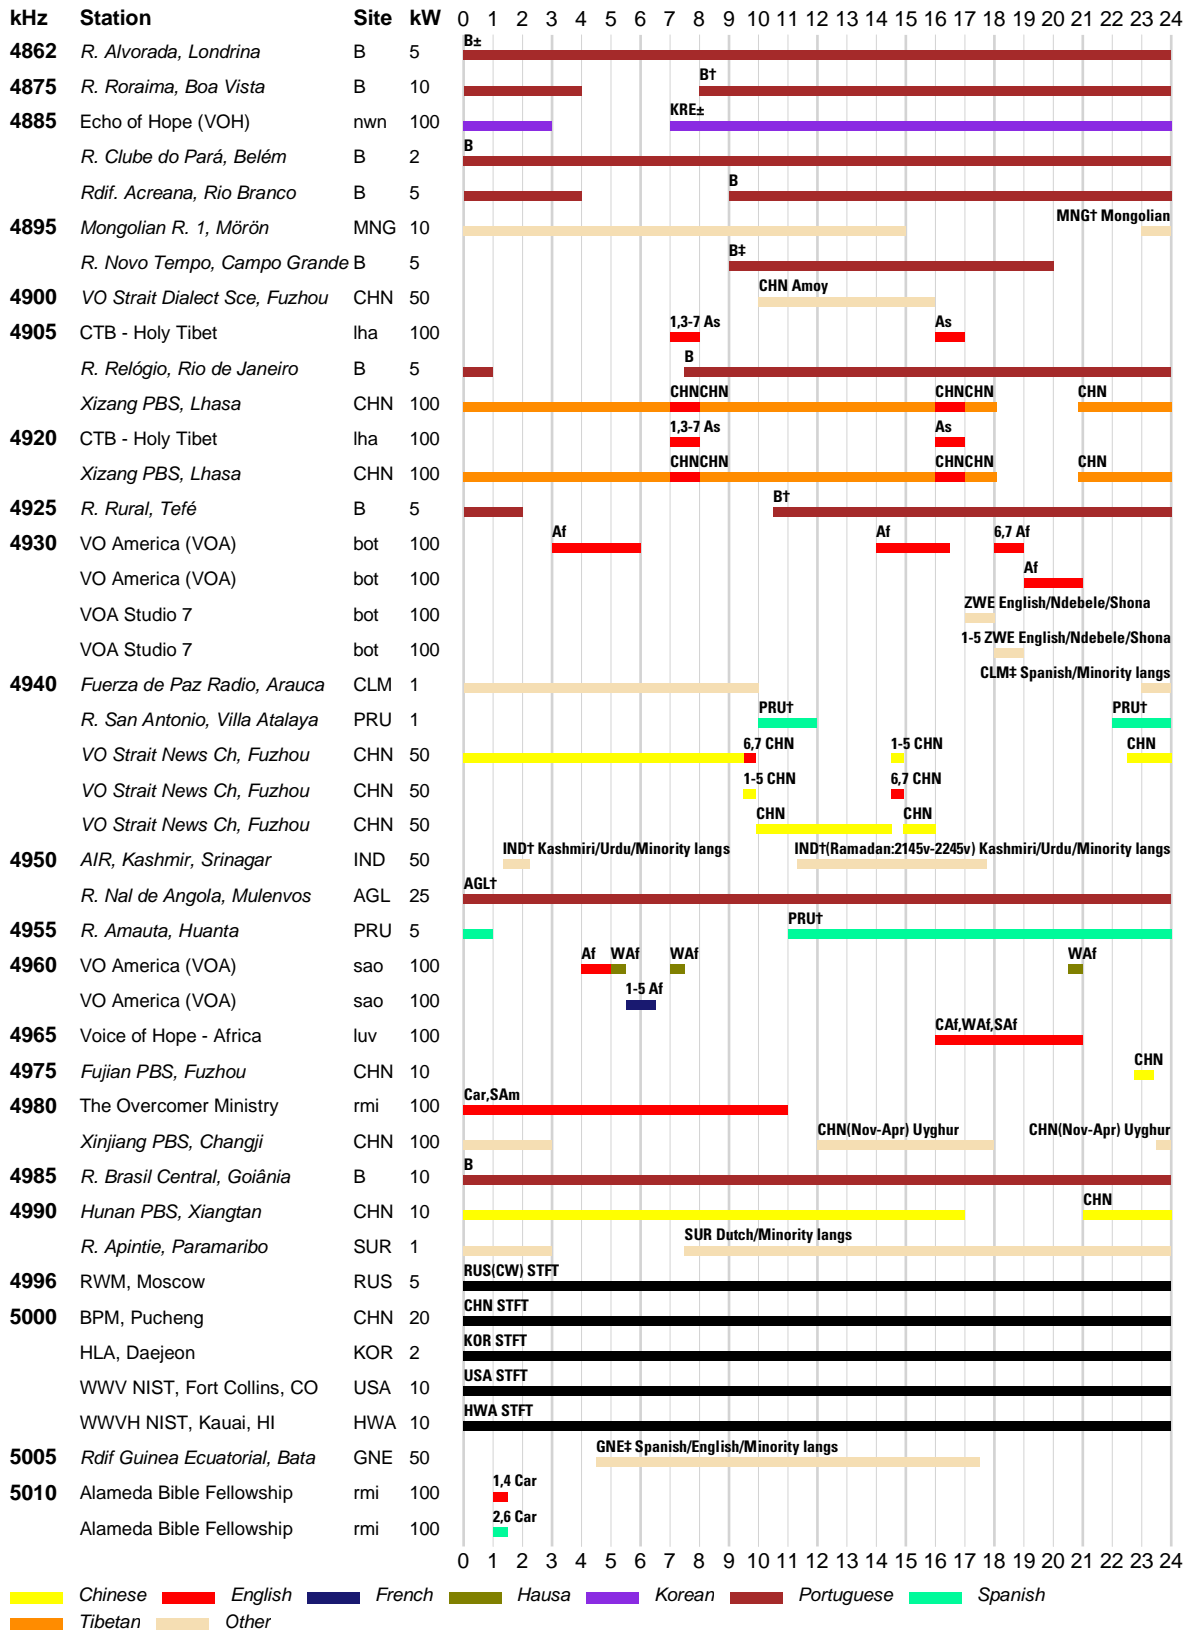

INTERNATIONAL BROADCASTS & DOMESTIC SHORTWAVE

WRTH BARGRAPH FREQUENCY GUIDE

█ Arabic
 █ Dari
 █ English
 █ German
 █ Hindi
 █ Korean
 █ Pashto
 █ Russian
█ Vietnamese
█ Other

INTERNATIONAL BROADCASTS & DOMESTIC SHORTWAVE

█ Arabic █ Dari █ English █ French █ Hausa █ Hindi █ Pashto █ Portuguese
█ Russian █ Urdu █ Vietnamese █ Other

WRTH BARGRAPH FREQUENCY GUIDE

INTERNATIONAL BROADCASTS & DOMESTIC SHORTWAVE

WRTH BARGRAPH FREQUENCY GUIDE

INTERNATIONAL BROADCASTS & DOMESTIC SHORTWAVE

WRTH BARGRAPH FREQUENCY GUIDE

INTERNATIONAL BROADCASTS & DOMESTIC SHORTWAVE

WRTH BARGRAPH FREQUENCY GUIDE

INTERNATIONAL BROADCASTS & DOMESTIC SHORTWAVE

■ Arabic ■ Chinese ■ Dari ■ English ■ French ■ German ■ Japanese
■ Portuguese ■ Russian ■ Spanish ■ Other

WRTH BARGRAPH FREQUENCY GUIDE

INTERNATIONAL BROADCASTS & DOMESTIC SHORTWAVE

WRTH BARGRAPH FREQUENCY GUIDE

INTERNATIONAL BROADCASTS & DOMESTIC SHORTWAVE

WRTH BARGRAPH FREQUENCY GUIDE

■ Arabic ■ Chinese ■ Dari ■ English ■ German ■ Japanese ■ Korean ■ Pashto
■ Portuguese ■ Russian ■ Spanish ■ Urdu ■ Other