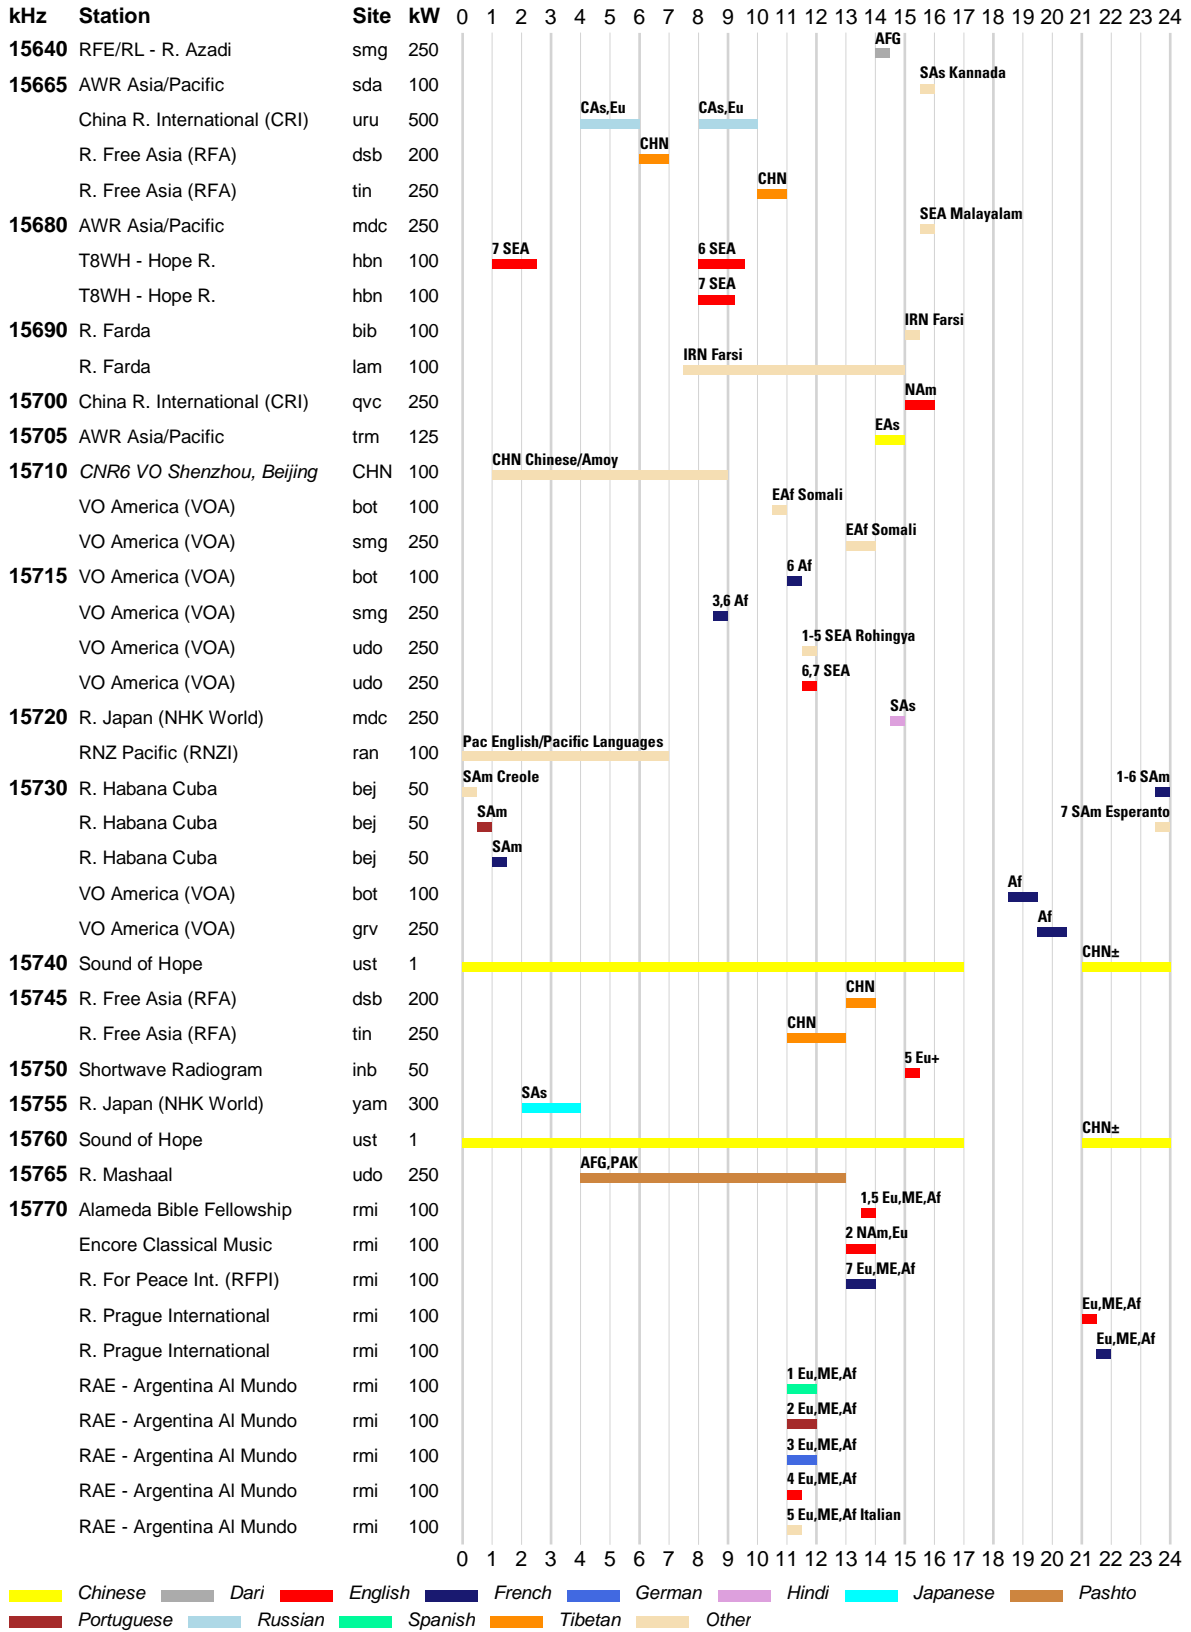

WRTH BARGRAPH FREQUENCY GUIDE

Chinese Dari English French German Hindi Japanese Pashto Portuguese Russian Spanish Tibetan Other