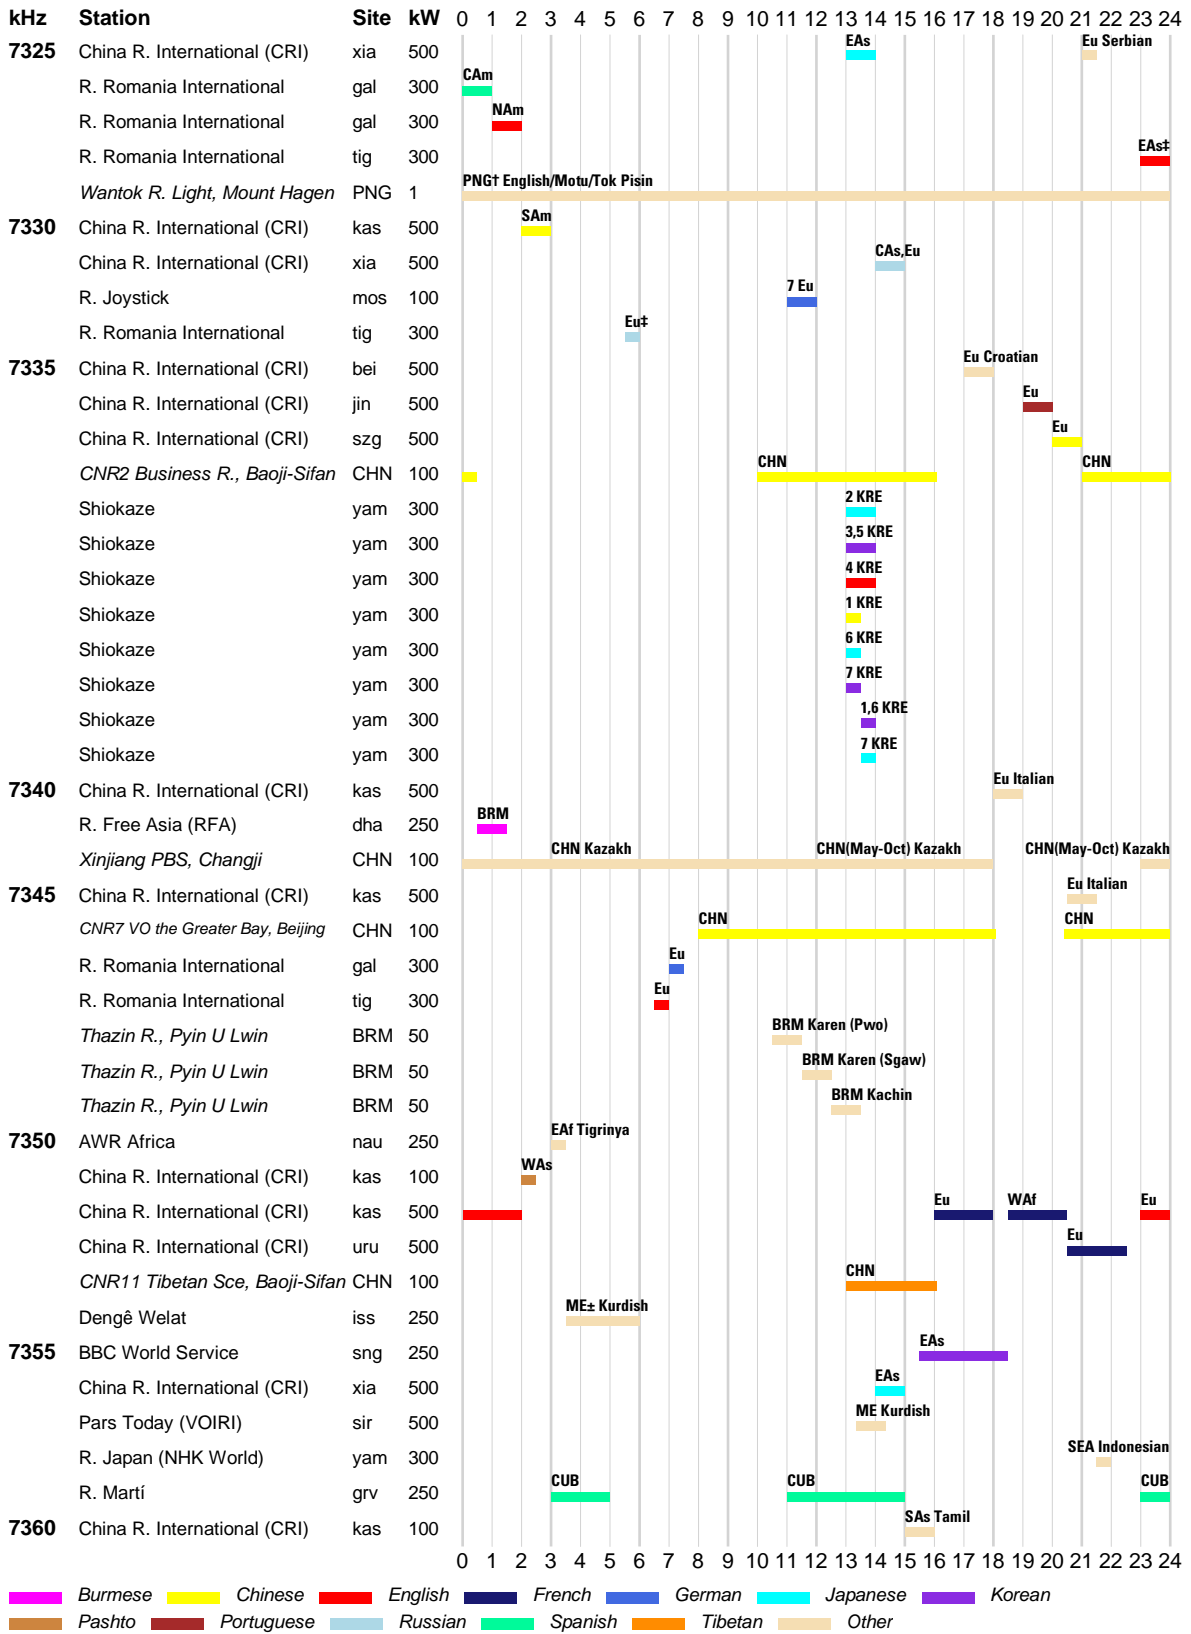

WRTH BARGRAPH FREQUENCY GUIDE

█ Burmese   █ Chinese   █ English   █ French   █ German   █ Japanese   █ Korean
█ Pashto   █ Portuguese   █ Russian   █ Spanish   █ Tibetan   █ Other