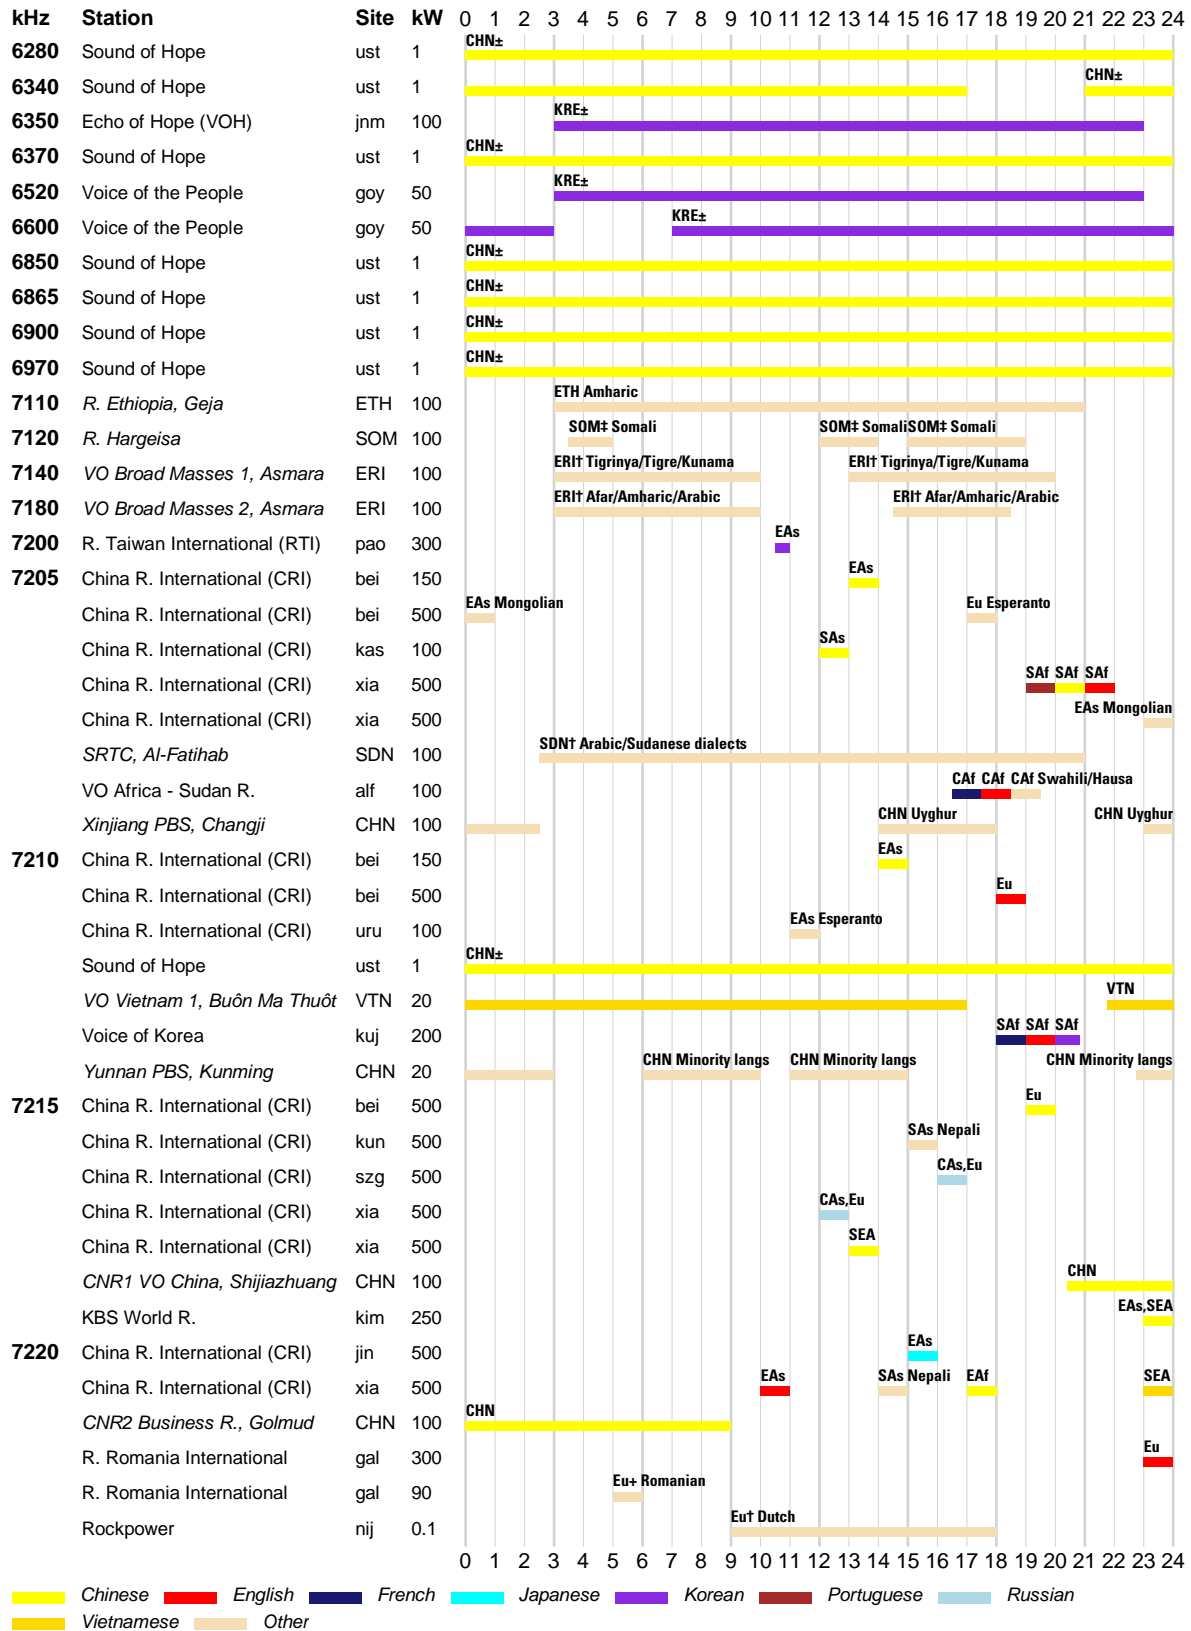

█ Arabic █ Dari █ English █ French █ Hausa █ Hindi █ Pashto █ Portuguese
█ Russian █ Urdu █ Vietnamese █ Other

WRTH BARGRAPH FREQUENCY GUIDE

INTERNATIONAL BROADCASTS & DOMESTIC SHORTWAVE

WRTH BARGRAPH FREQUENCY GUIDE

WRTH BARGRAPH FREQUENCY GUIDE

INTERNATIONAL BROADCASTS & DOMESTIC SHORTWAVE

WRTH BARGRAPH FREQUENCY GUIDE

INTERNATIONAL BROADCASTS & DOMESTIC SHORTWAVE

WRTH BARGRAPH FREQUENCY GUIDE

■ Arabic ■ Chinese ■ Dari ■ English ■ German ■ Japanese ■ Korean ■ Pashto
■ Portuguese ■ Russian ■ Spanish ■ Urdu ■ Other

INTERNATIONAL BROADCASTS & DOMESTIC SHORTWAVE

WRTH BARGRAPH FREQUENCY GUIDE

INTERNATIONAL BROADCASTS & DOMESTIC SHORTWAVE

WRTH BARGRAPH FREQUENCY GUIDE

INTERNATIONAL BROADCASTS & DOMESTIC SHORTWAVE

WRTH BARGRAPH FREQUENCY GUIDE

INTERNATIONAL BROADCASTS & DOMESTIC SHORTWAVE

█ Chinese
 █ English
 █ French
 █ Hausa
 █ Hindi
 █ Japanese
 █ Korean
█ Portuguese
 █ Russian
 █ Spanish
 █ Tibetan
 █ Other

WRTH BARGRAPH FREQUENCY GUIDE

Chinese (Yellow), Dari (Grey), English (Red), French (Dark Blue), Hausa (Olive Green), Japanese (Cyan), Korean (Purple), Pashto (Brown), Russian (Light Blue), Spanish (Green), Urdu (Dark Green), Other (Orange)