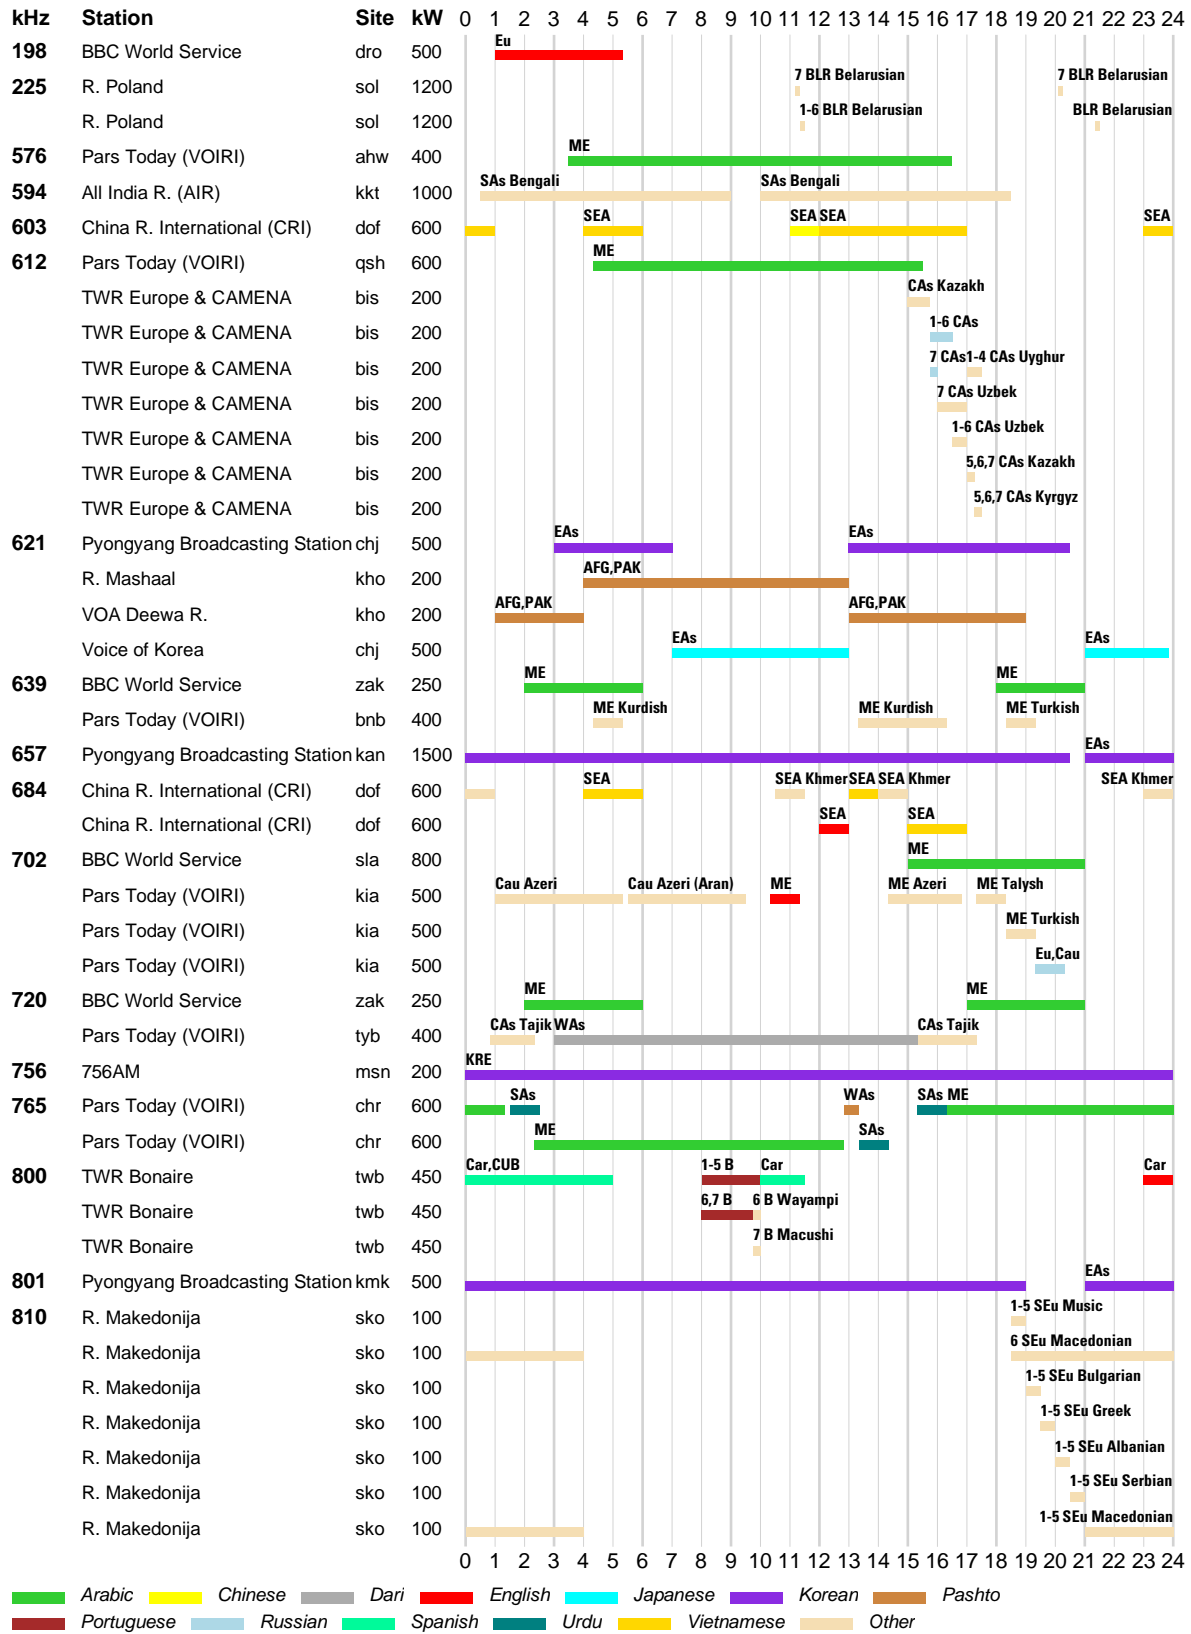

WORLD RADIO TV HANDBOOK

WRTH

BARGRAPH FREQUENCY GUIDE

B21

INTERNATIONAL BROADCASTS & DOMESTIC SHORTWAVE

█ Arabic █ Chinese █ Dari █ English █ Japanese █ Korean █ Pashto
█ Portuguese █ Russian █ Spanish █ Urdu █ Vietnamese █ Other

INTERNATIONAL BROADCASTS & DOMESTIC SHORTWAVE

WRTH BARGRAPH FREQUENCY GUIDE

█ Arabic
 █ Dari
 █ English
 █ German
 █ Hindi
 █ Korean
 █ Pashto
 █ Russian
█ Vietnamese
█ Other

INTERNATIONAL BROADCASTS & DOMESTIC SHORTWAVE

█ Arabic █ Dari █ English █ French █ Hausa █ Hindi █ Pashto █ Portuguese
█ Russian █ Urdu █ Vietnamese █ Other

WRTH BARGRAPH FREQUENCY GUIDE

INTERNATIONAL BROADCASTS & DOMESTIC SHORTWAVE

WRTH BARGRAPH FREQUENCY GUIDE