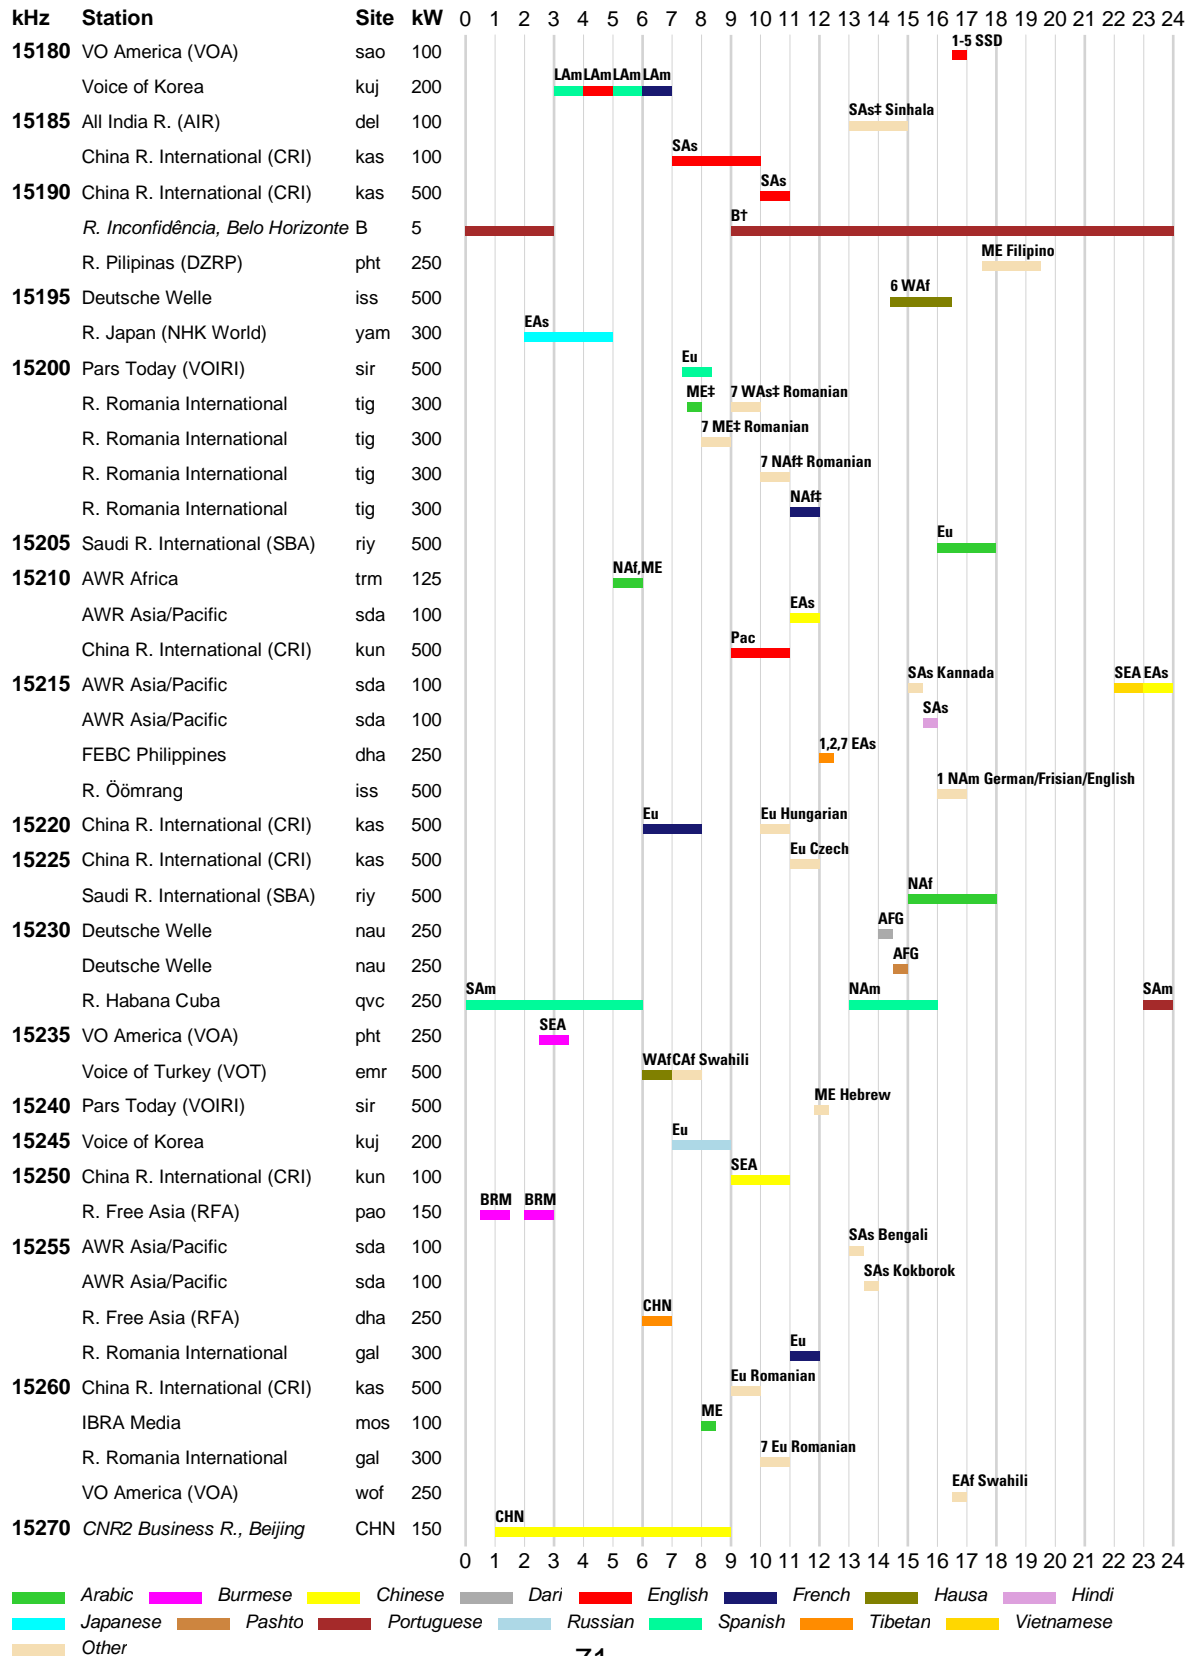

INTERNATIONAL BROADCASTS & DOMESTIC SHORTWAVE