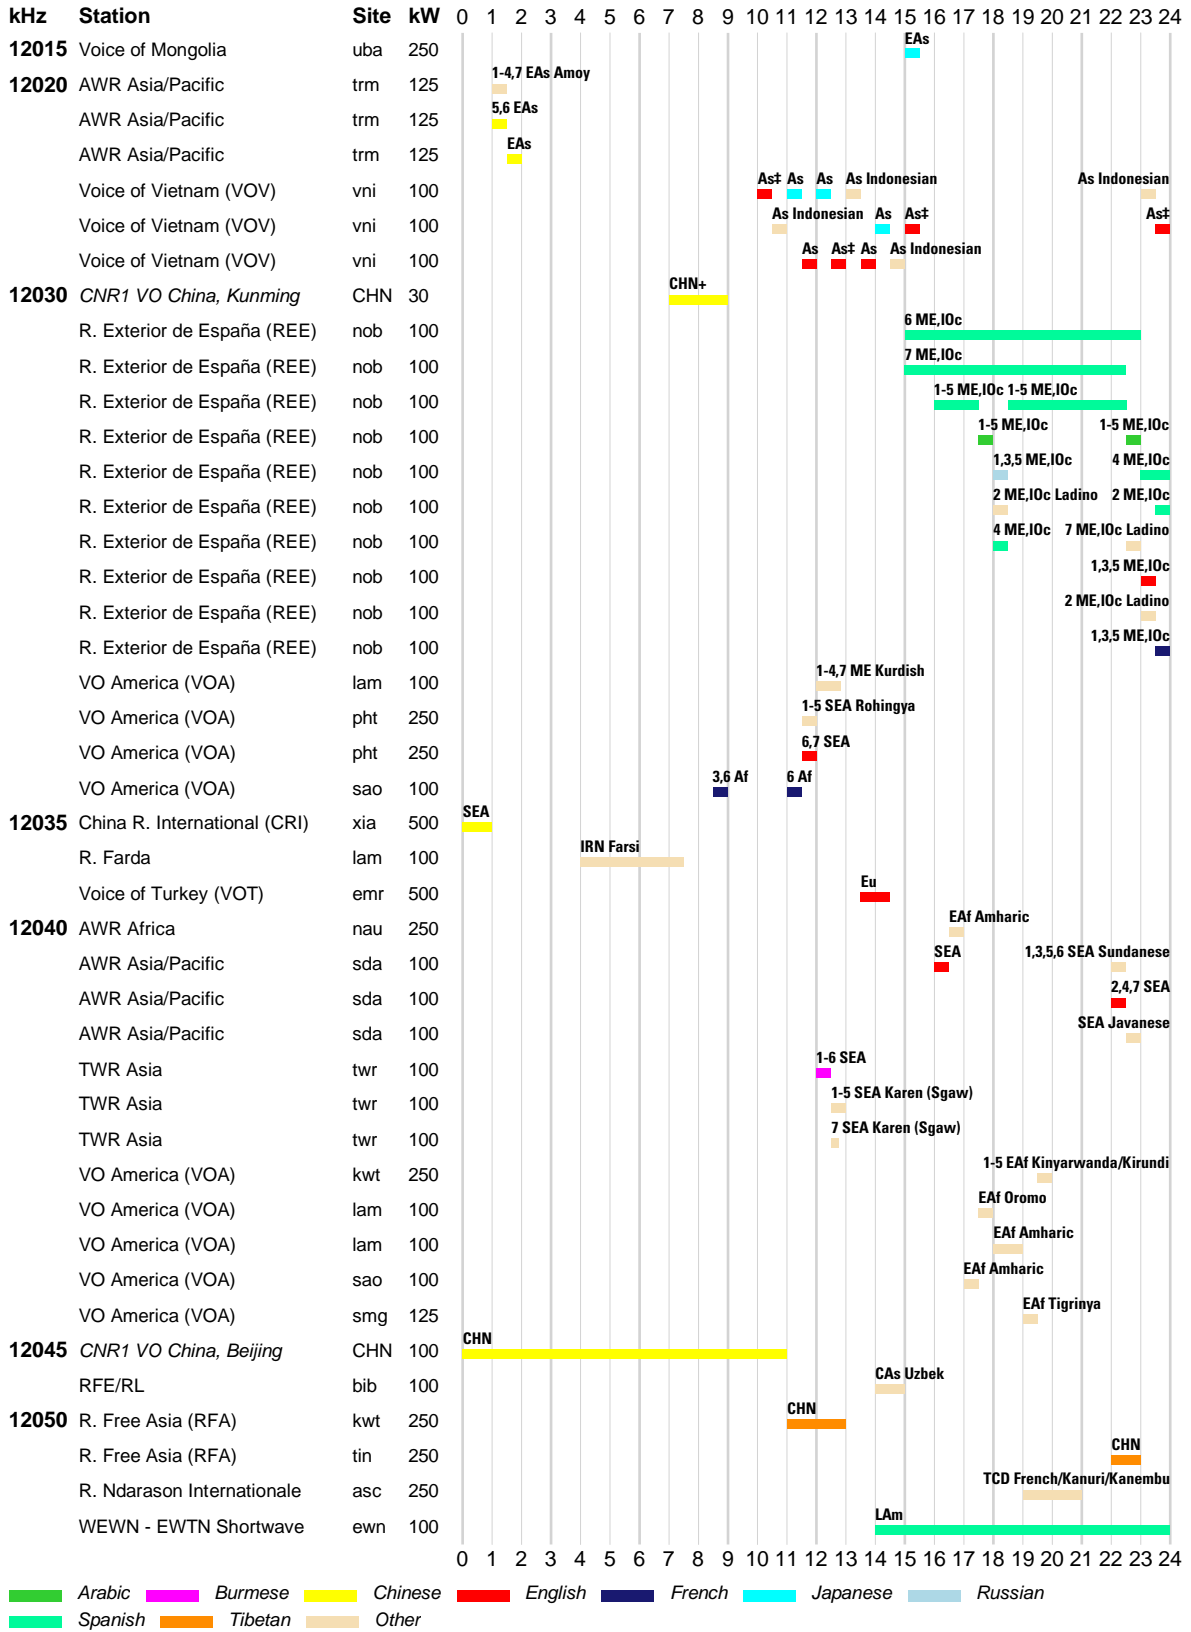

WRTH BARGRAPH FREQUENCY GUIDE