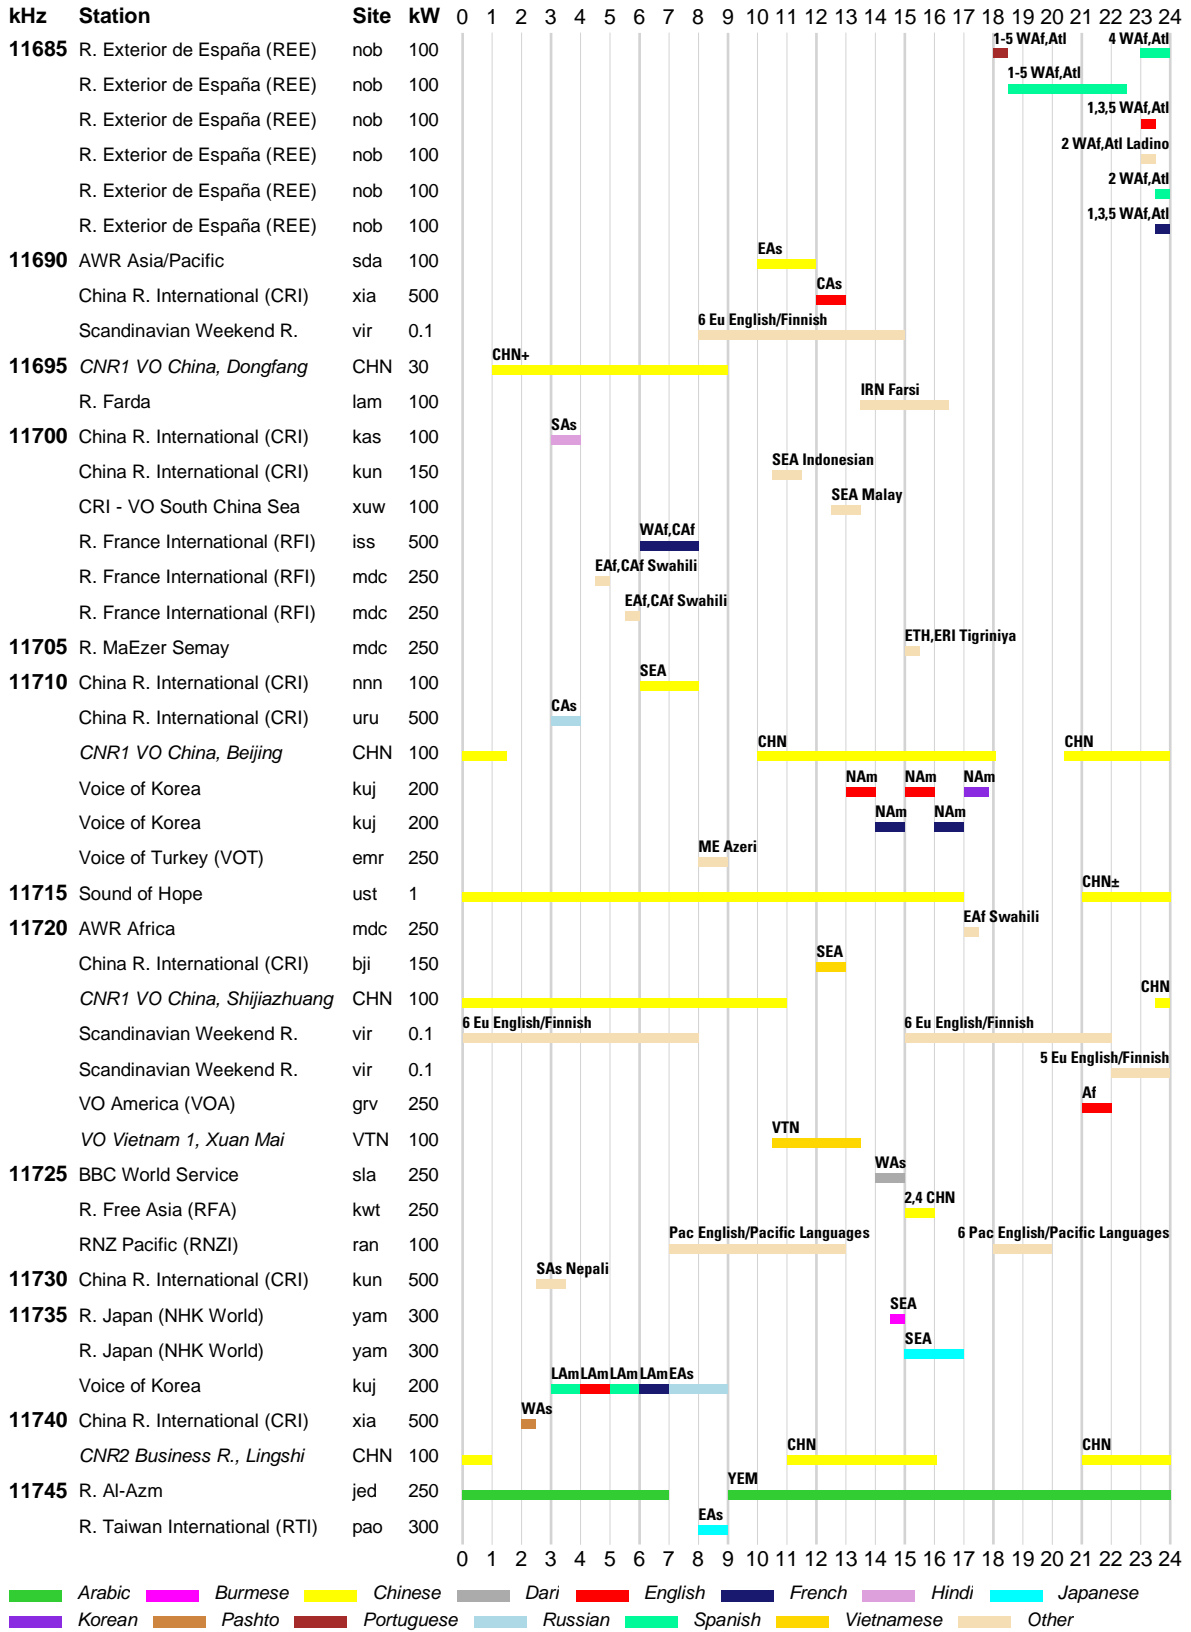

INTERNATIONAL BROADCASTS & DOMESTIC SHORTWAVE

WRTH BARGRAPH FREQUENCY GUIDE

█ Arabic
 █ Dari
 █ English
 █ German
 █ Hindi
 █ Korean
 █ Pashto
 █ Russian
█ Vietnamese
█ Other

INTERNATIONAL BROADCASTS & DOMESTIC SHORTWAVE

█ Arabic █ Dari █ English █ French █ Hausa █ Hindi █ Pashto █ Portuguese
█ Russian █ Urdu █ Vietnamese █ Other

WRTH BARGRAPH FREQUENCY GUIDE

INTERNATIONAL BROADCASTS & DOMESTIC SHORTWAVE

WRTH BARGRAPH FREQUENCY GUIDE

WRTH BARGRAPH FREQUENCY GUIDE

INTERNATIONAL BROADCASTS & DOMESTIC SHORTWAVE

WRTH BARGRAPH FREQUENCY GUIDE

INTERNATIONAL BROADCASTS & DOMESTIC SHORTWAVE

WRTH BARGRAPH FREQUENCY GUIDE

■ Arabic ■ Chinese ■ Dari ■ English ■ German ■ Japanese ■ Korean ■ Pashto
■ Portuguese ■ Russian ■ Spanish ■ Urdu ■ Other

INTERNATIONAL BROADCASTS & DOMESTIC SHORTWAVE

WRTH BARGRAPH FREQUENCY GUIDE

INTERNATIONAL BROADCASTS & DOMESTIC SHORTWAVE

WRTH BARGRAPH FREQUENCY GUIDE

INTERNATIONAL BROADCASTS & DOMESTIC SHORTWAVE

WRTH BARGRAPH FREQUENCY GUIDE