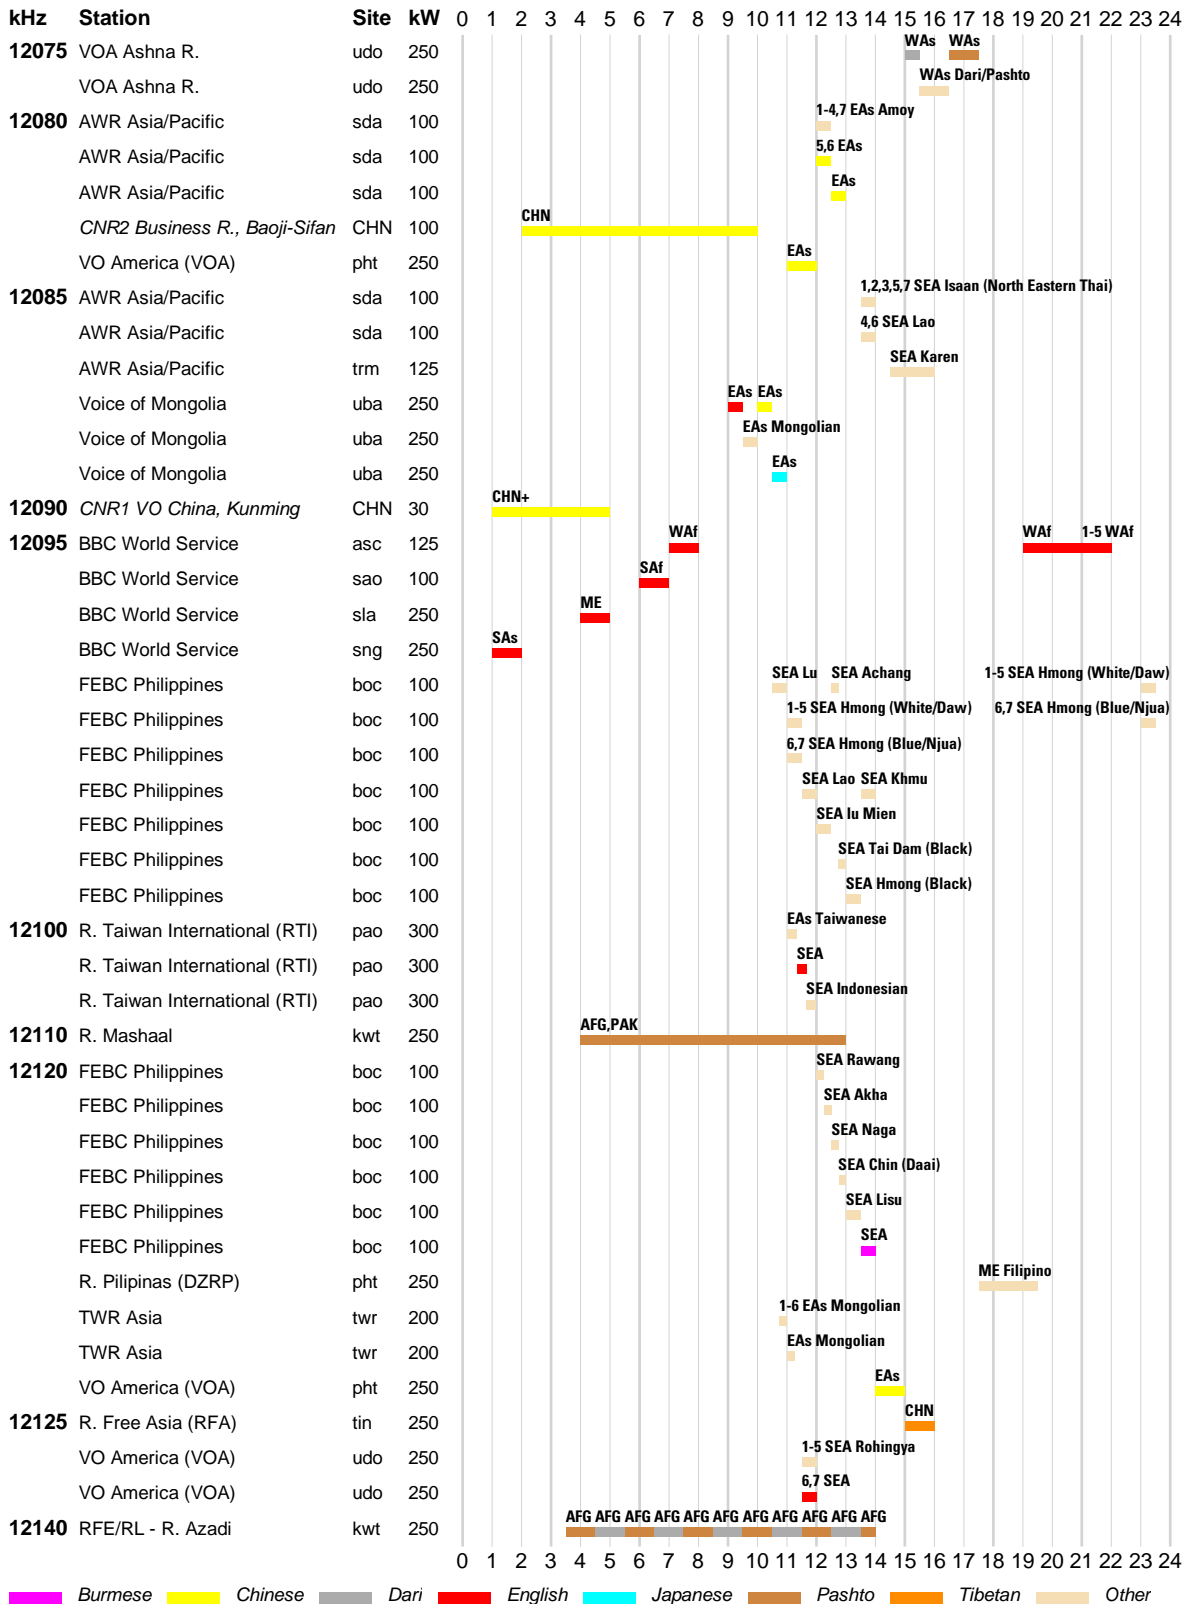

WRTH BARGRAPH FREQUENCY GUIDE