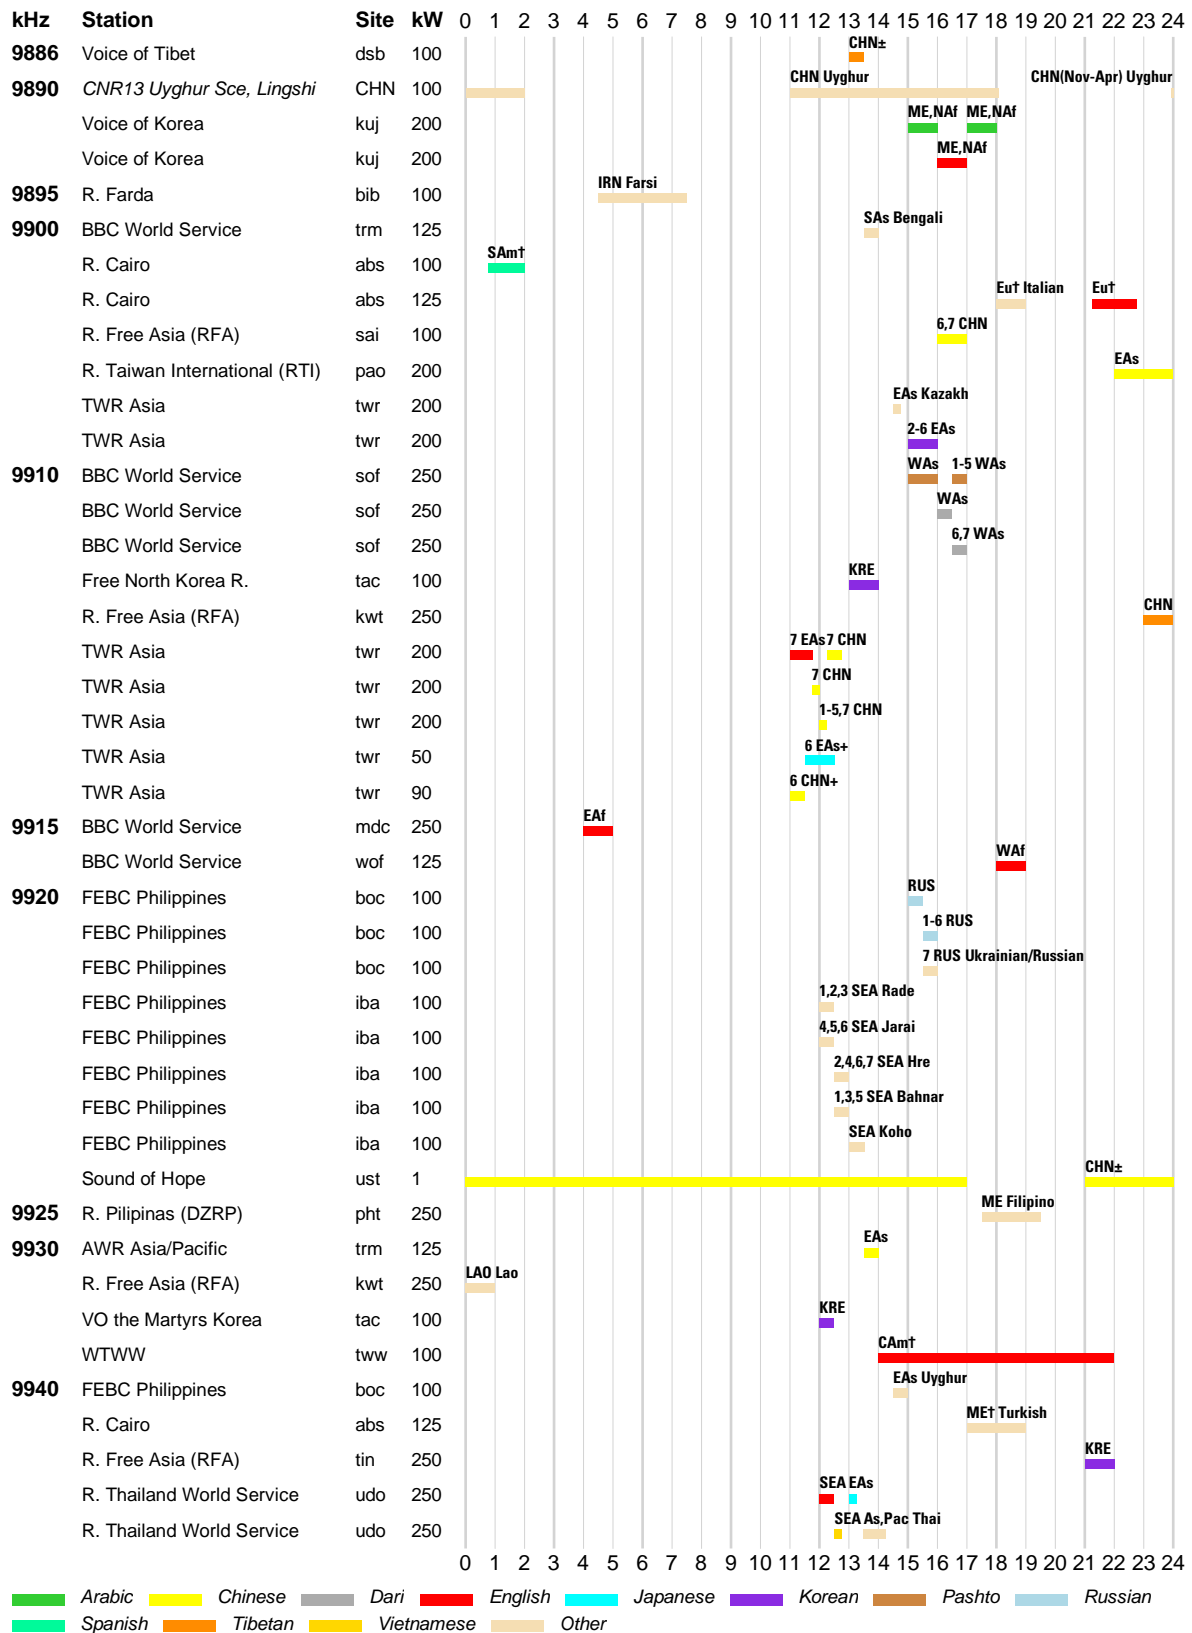

INTERNATIONAL BROADCASTS & DOMESTIC SHORTWAVE