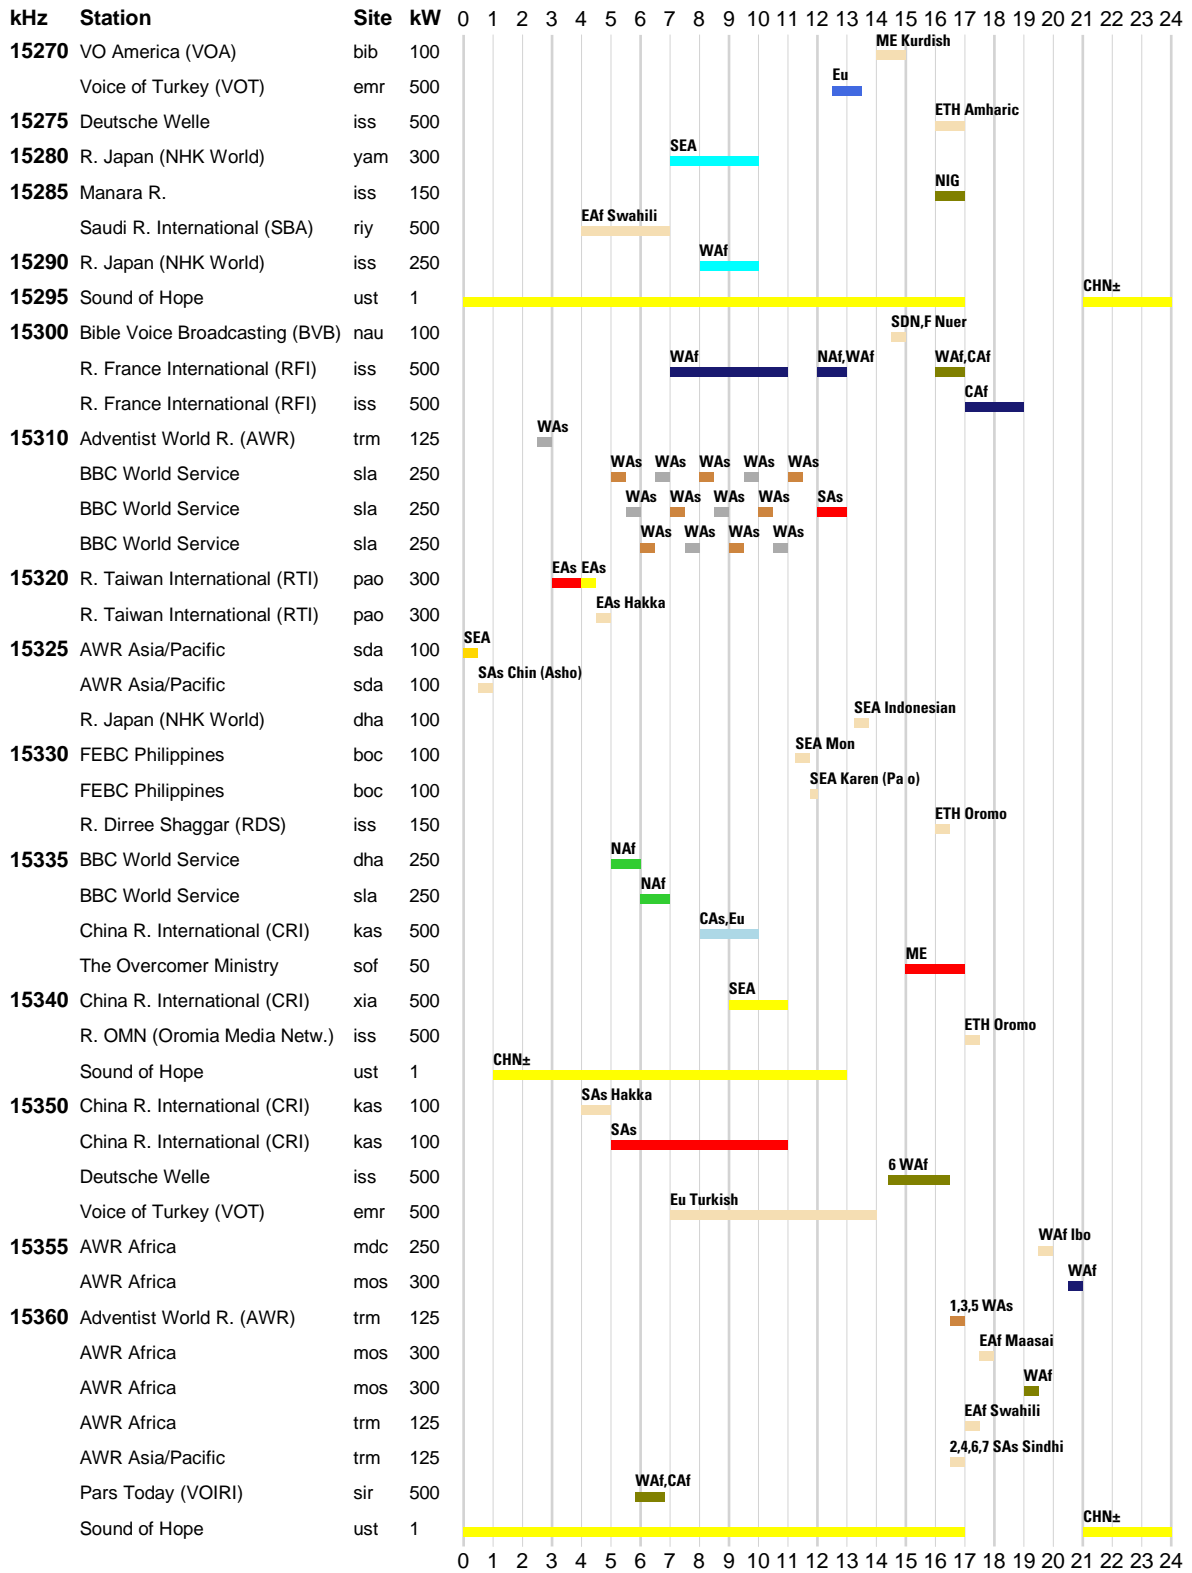

█ Arabic █ Dari █ English █ French █ Hausa █ Hindi █ Pashto █ Portuguese
█ Russian █ Urdu █ Vietnamese █ Other

WRTH BARGRAPH FREQUENCY GUIDE

INTERNATIONAL BROADCASTS & DOMESTIC SHORTWAVE

WRTH BARGRAPH FREQUENCY GUIDE

WRTH BARGRAPH FREQUENCY GUIDE

INTERNATIONAL BROADCASTS & DOMESTIC SHORTWAVE

WRTH BARGRAPH FREQUENCY GUIDE

INTERNATIONAL BROADCASTS & DOMESTIC SHORTWAVE

WRTH BARGRAPH FREQUENCY GUIDE

■ Arabic ■ Chinese ■ Dari ■ English ■ German ■ Japanese ■ Korean ■ Pashto
■ Portuguese ■ Russian ■ Spanish ■ Urdu ■ Other

WRTH BARGRAPH FREQUENCY GUIDE

█ Arabic █ Burmese █ Chinese █ English █ French █ Hindi █ Korean █ Pashto
█ Portuguese █ Russian █ Vietnamese █ Other

INTERNATIONAL BROADCASTS & DOMESTIC SHORTWAVE

WRTH BARGRAPH FREQUENCY GUIDE

INTERNATIONAL BROADCASTS & DOMESTIC SHORTWAVE

WRTH BARGRAPH FREQUENCY GUIDE

INTERNATIONAL BROADCASTS & DOMESTIC SHORTWAVE

WRTH BARGRAPH FREQUENCY GUIDE

INTERNATIONAL BROADCASTS & DOMESTIC SHORTWAVE

WRTH BARGRAPH FREQUENCY GUIDE