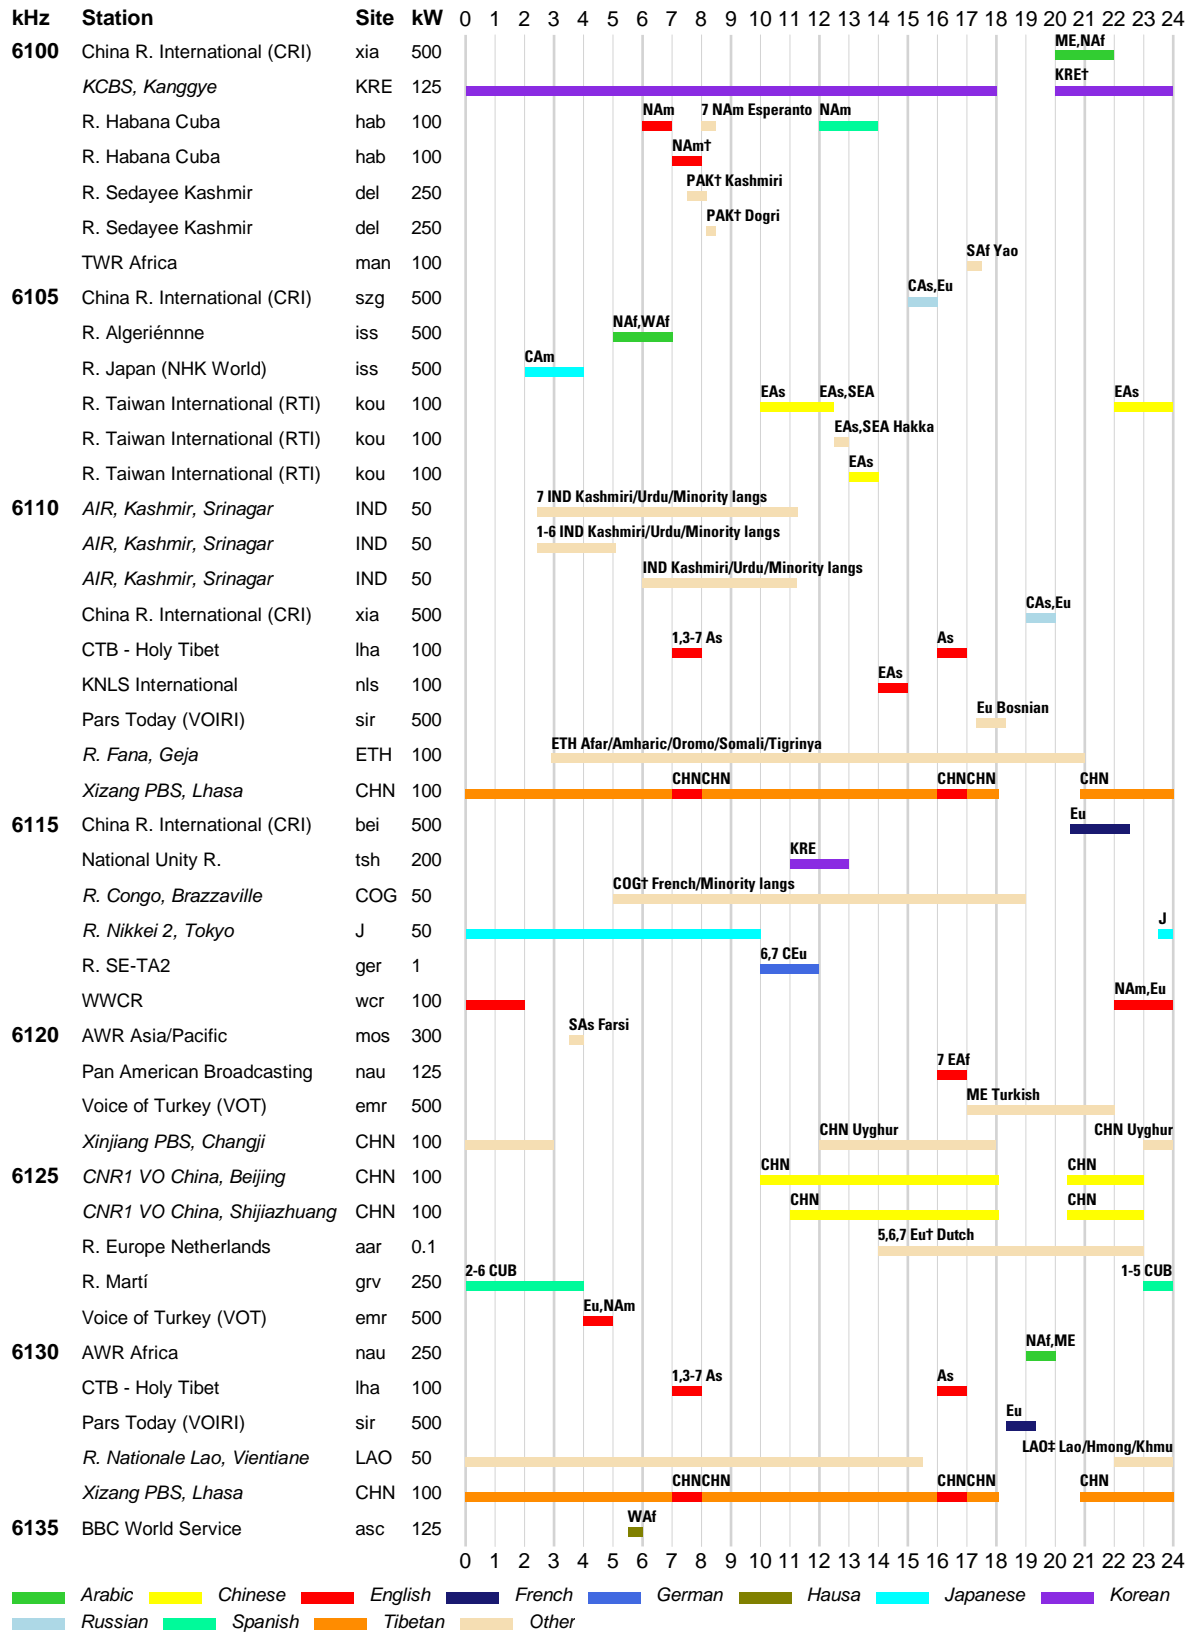

INTERNATIONAL BROADCASTS & DOMESTIC SHORTWAVE