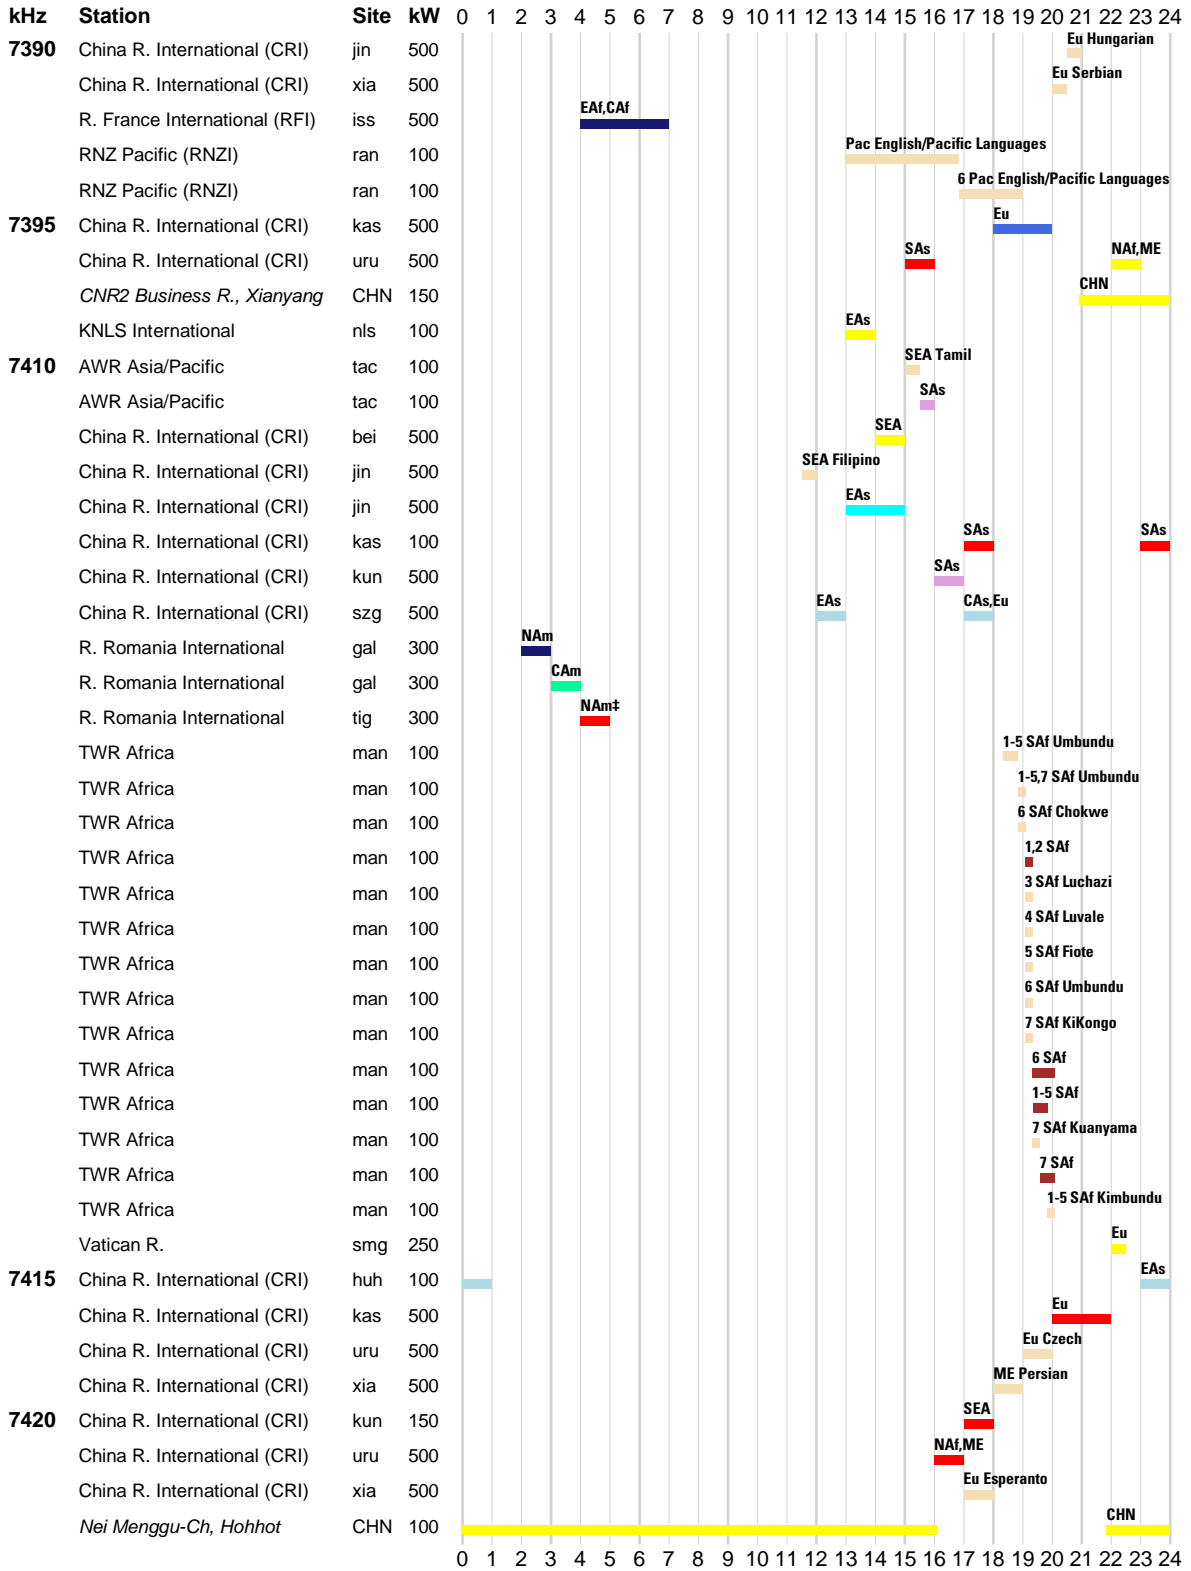

WRTH BARGRAPH FREQUENCY GUIDE