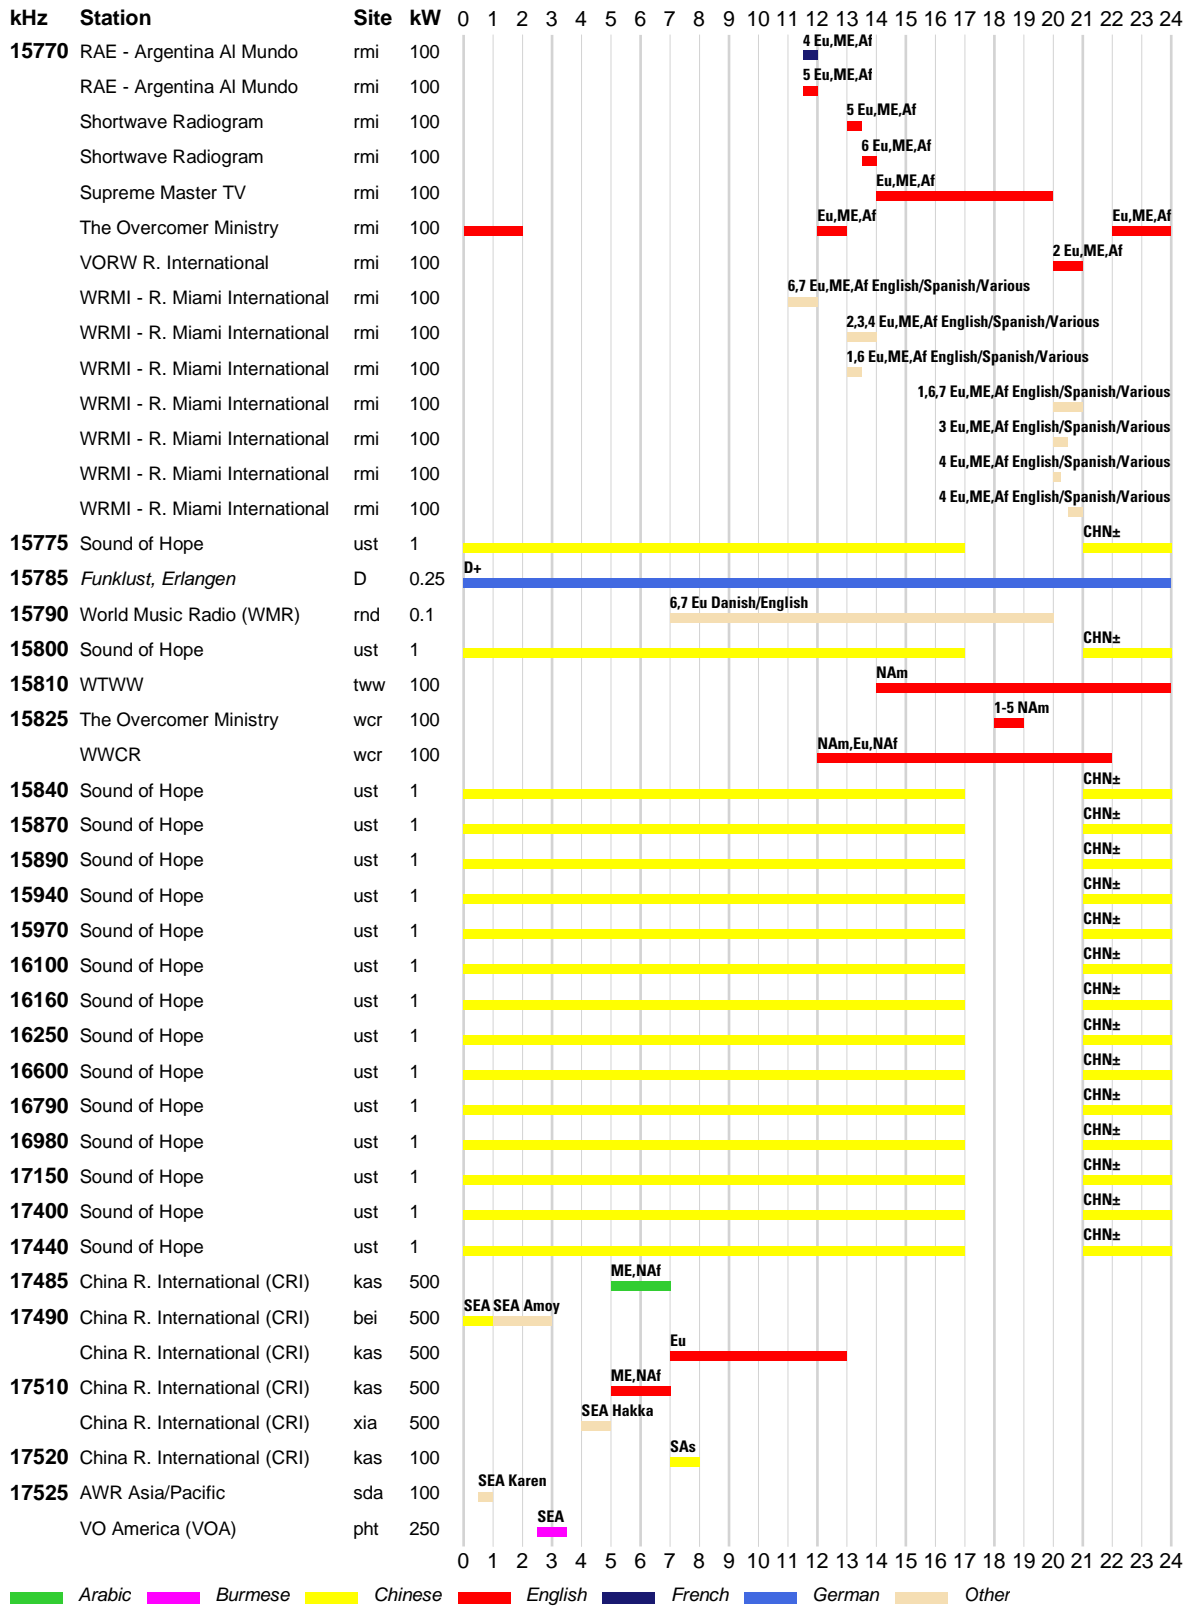

INTERNATIONAL BROADCASTS & DOMESTIC SHORTWAVE