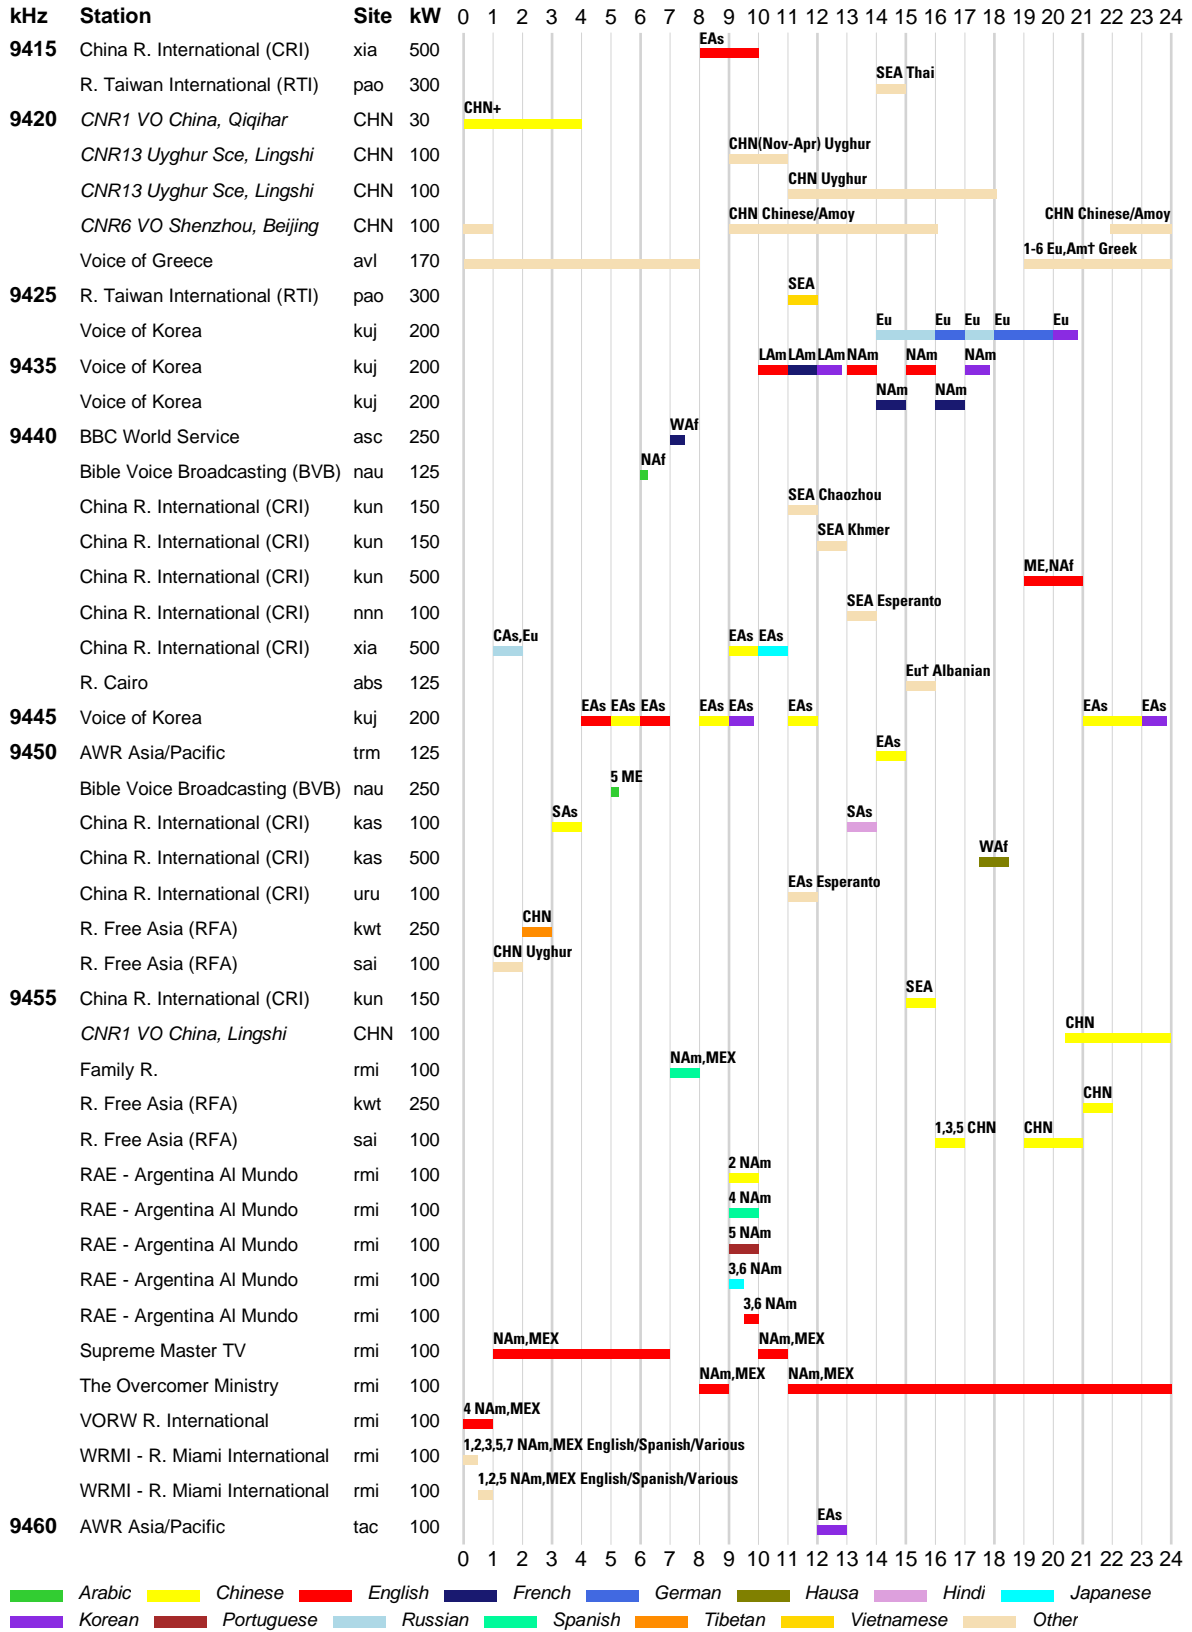

█ Arabic █ Dari █ English █ French █ Hausa █ Hindi █ Pashto █ Portuguese
█ Russian █ Urdu █ Vietnamese █ Other

WRTH BARGRAPH FREQUENCY GUIDE

INTERNATIONAL BROADCASTS & DOMESTIC SHORTWAVE

WRTH BARGRAPH FREQUENCY GUIDE

WRTH BARGRAPH FREQUENCY GUIDE

INTERNATIONAL BROADCASTS & DOMESTIC SHORTWAVE

WRTH BARGRAPH FREQUENCY GUIDE

INTERNATIONAL BROADCASTS & DOMESTIC SHORTWAVE

WRTH BARGRAPH FREQUENCY GUIDE

■ Arabic ■ Chinese ■ Dari ■ English ■ German ■ Japanese ■ Korean ■ Pashto
■ Portuguese ■ Russian ■ Spanish ■ Urdu ■ Other

█ Chinese
 █ English
 █ French
 █ German
 █ Japanese
 █ Portuguese
 █ Spanish
 █ Other

INTERNATIONAL BROADCASTS & DOMESTIC SHORTWAVE

█ Arabic █ Burmese █ Chinese █ English █ French █ German █ Korean █ Pashto
█ Portuguese █ Spanish █ Tibetan █ Urdu █ Other

WRTH BARGRAPH FREQUENCY GUIDE

█ Arabic █ Burmese █ Chinese █ English █ French █ Hindi █ Korean █ Pashto
█ Portuguese █ Russian █ Vietnamese █ Other

INTERNATIONAL BROADCASTS & DOMESTIC SHORTWAVE

WRTH BARGRAPH FREQUENCY GUIDE