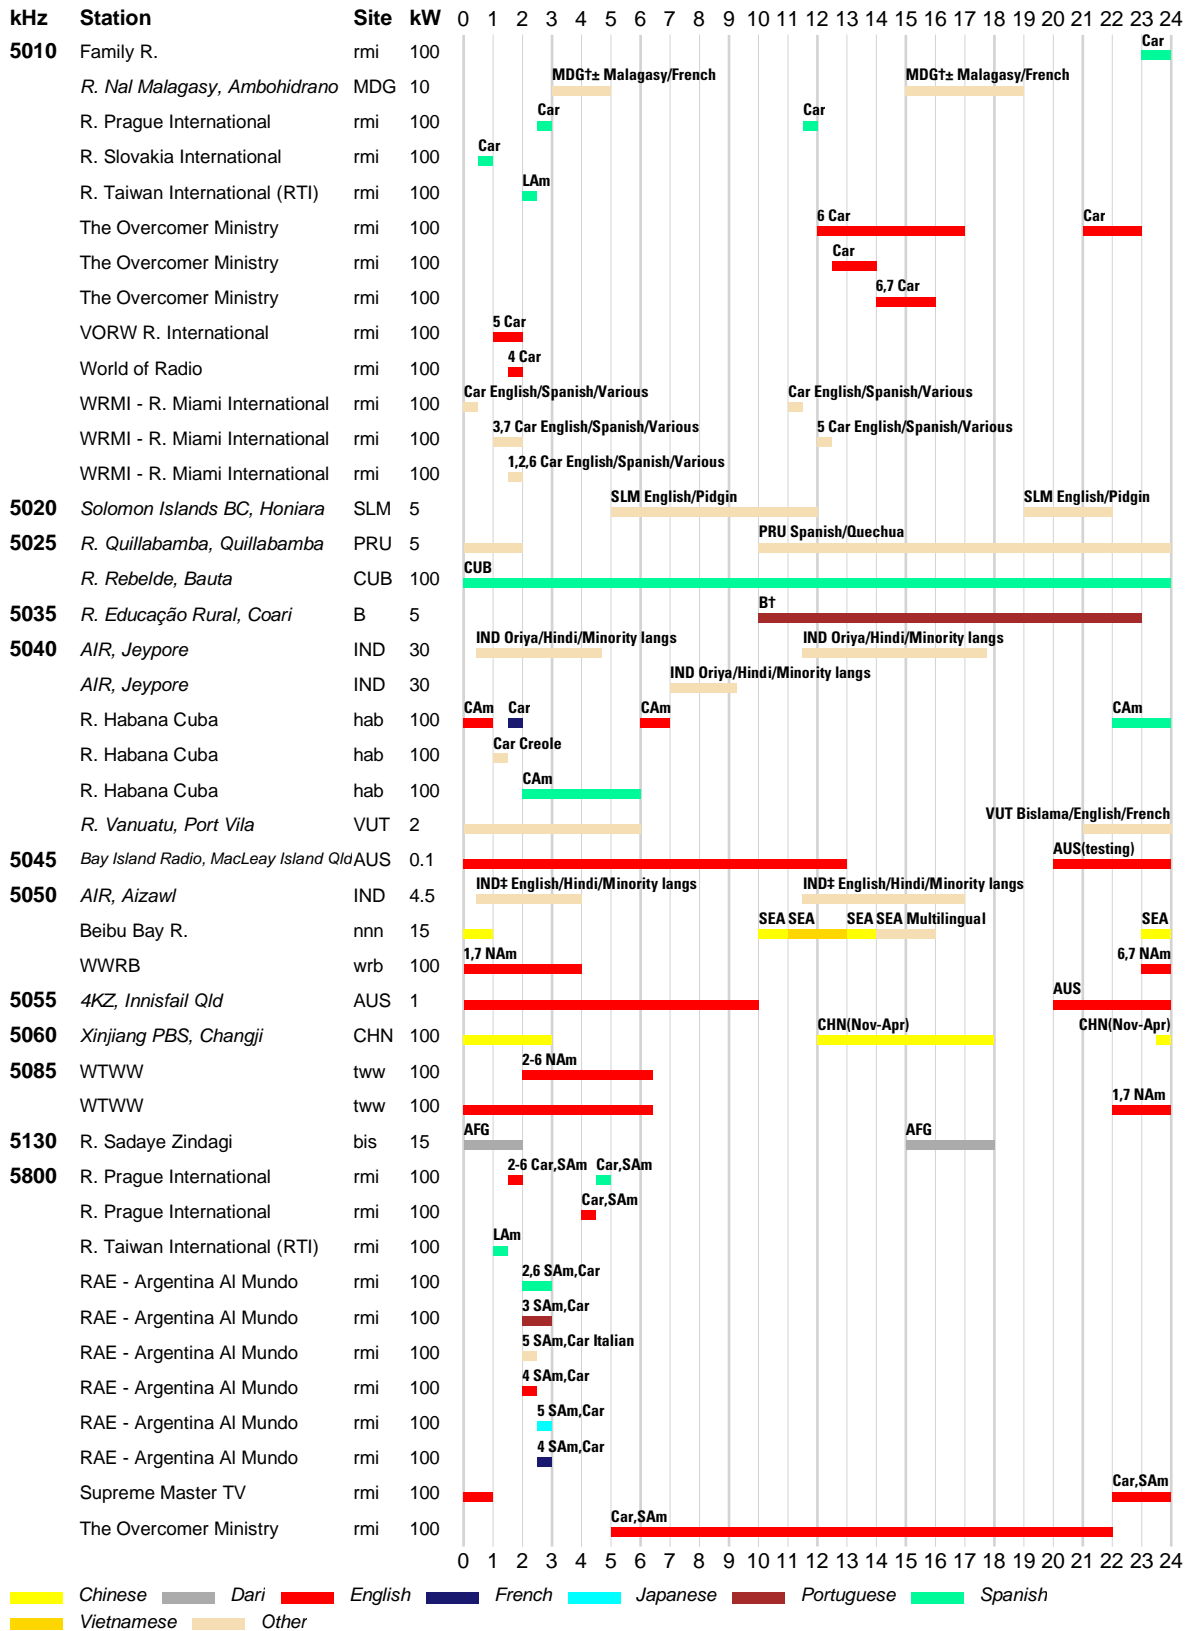

WRTH BARGRAPH FREQUENCY GUIDE