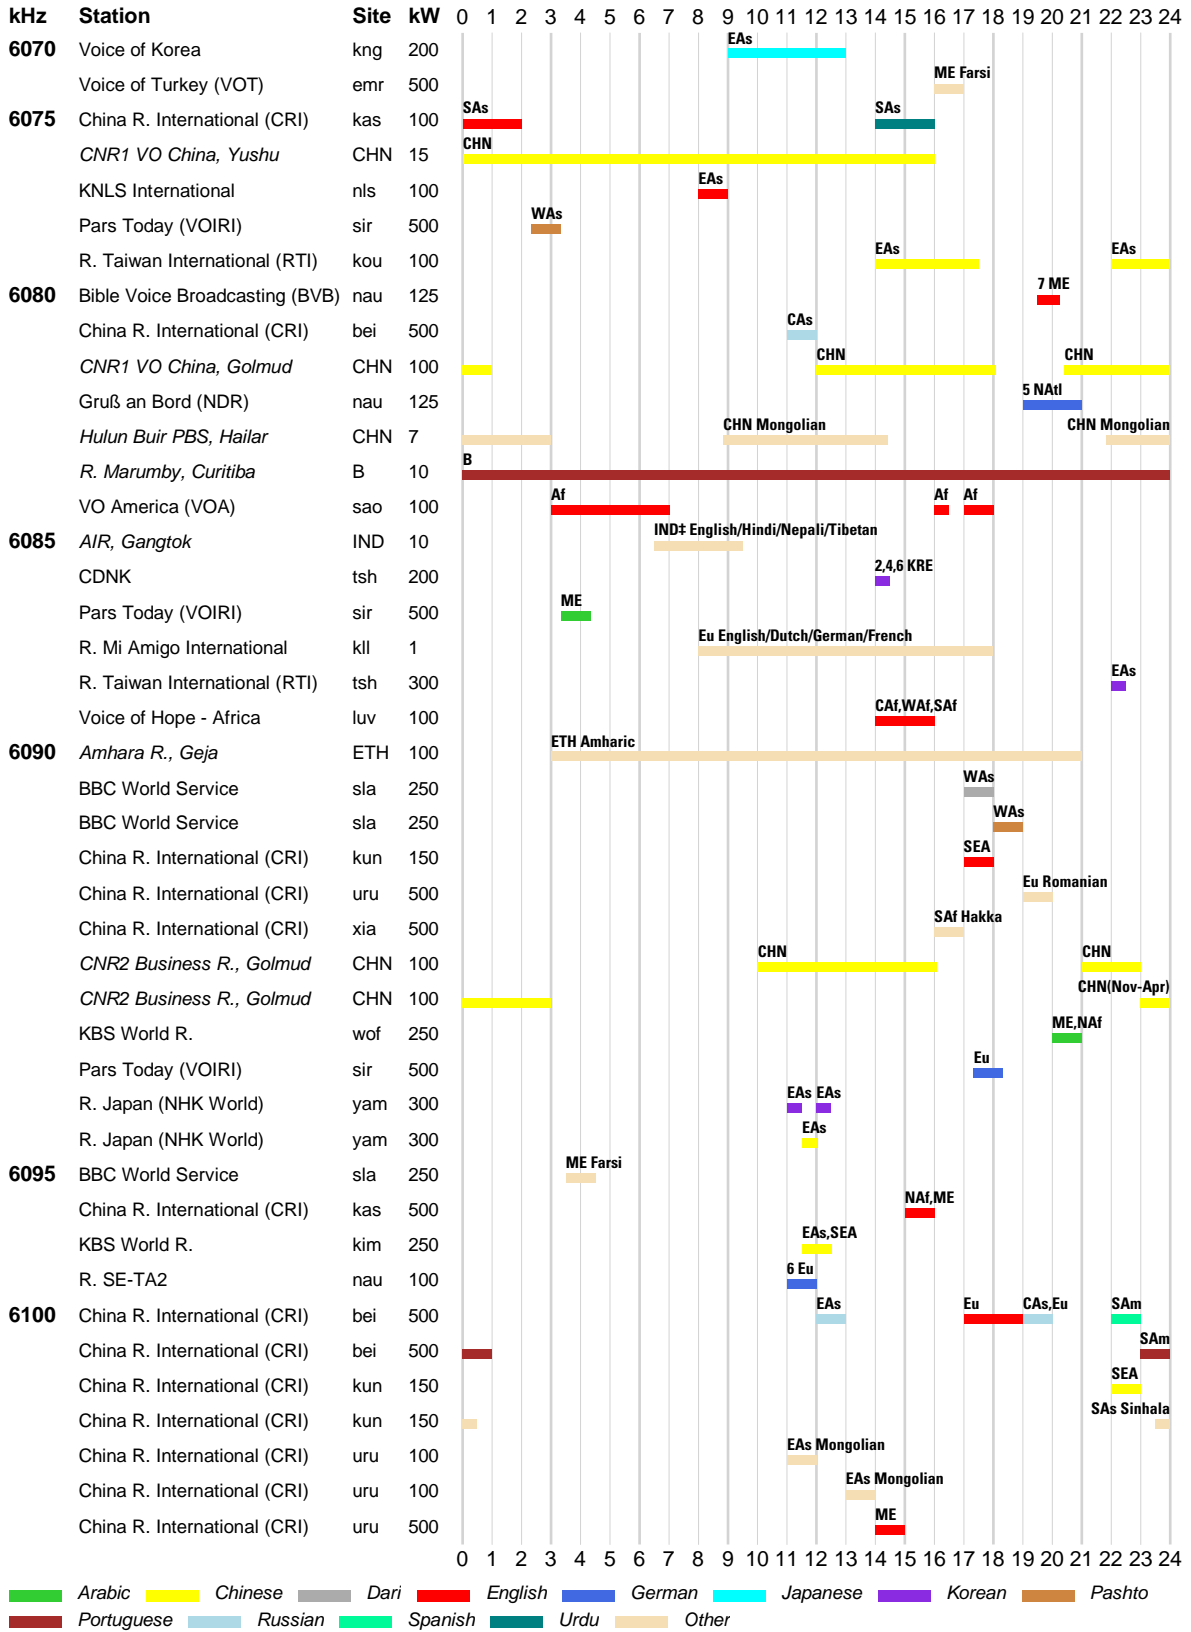

INTERNATIONAL BROADCASTS & DOMESTIC SHORTWAVE

WRTH BARGRAPH FREQUENCY GUIDE

█ Arabic
 █ Dari
 █ English
 █ German
 █ Hindi
 █ Korean
 █ Pashto
 █ Russian
█ Vietnamese
█ Other

INTERNATIONAL BROADCASTS & DOMESTIC SHORTWAVE

█ Arabic █ Dari █ English █ French █ Hausa █ Hindi █ Pashto █ Portuguese
█ Russian █ Urdu █ Vietnamese █ Other

WRTH BARGRAPH FREQUENCY GUIDE

INTERNATIONAL BROADCASTS & DOMESTIC SHORTWAVE

WRTH BARGRAPH FREQUENCY GUIDE

INTERNATIONAL BROADCASTS & DOMESTIC SHORTWAVE

WRTH BARGRAPH FREQUENCY GUIDE

INTERNATIONAL BROADCASTS & DOMESTIC SHORTWAVE

WRTH BARGRAPH FREQUENCY GUIDE

INTERNATIONAL BROADCASTS & DOMESTIC SHORTWAVE

■ Arabic ■ Chinese ■ Dari ■ English ■ French ■ German ■ Japanese
■ Portuguese ■ Russian ■ Spanish ■ Other

WRTH BARGRAPH FREQUENCY GUIDE

INTERNATIONAL BROADCASTS & DOMESTIC SHORTWAVE

WRTH BARGRAPH FREQUENCY GUIDE

INTERNATIONAL BROADCASTS & DOMESTIC SHORTWAVE

WRTH BARGRAPH FREQUENCY GUIDE

■ Arabic ■ Chinese ■ Dari ■ English ■ German ■ Japanese ■ Korean ■ Pashto
■ Portuguese ■ Russian ■ Spanish ■ Urdu ■ Other