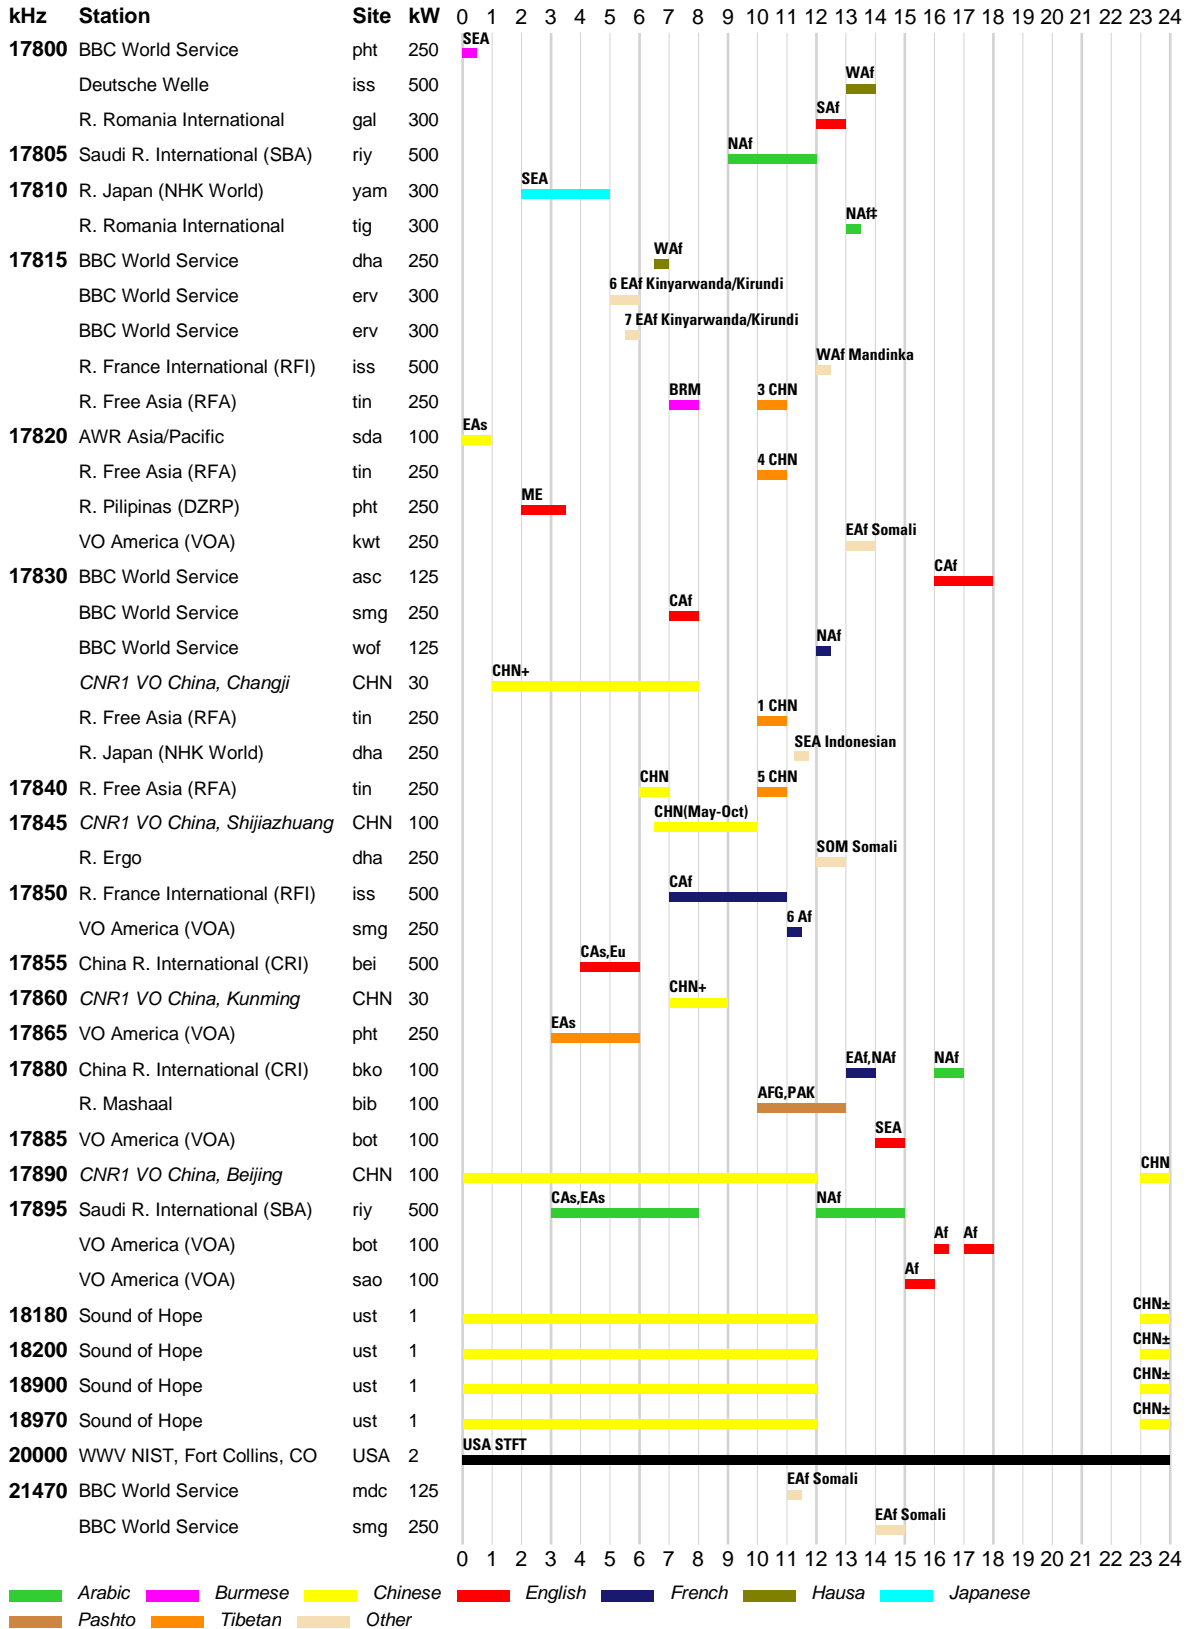

█ Arabic █ Dari █ English █ French █ Hausa █ Hindi █ Pashto █ Portuguese
█ Russian █ Urdu █ Vietnamese █ Other

WRTH BARGRAPH FREQUENCY GUIDE

INTERNATIONAL BROADCASTS & DOMESTIC SHORTWAVE

WRTH BARGRAPH FREQUENCY GUIDE

WRTH BARGRAPH FREQUENCY GUIDE

INTERNATIONAL BROADCASTS & DOMESTIC SHORTWAVE

WRTH BARGRAPH FREQUENCY GUIDE

INTERNATIONAL BROADCASTS & DOMESTIC SHORTWAVE

WRTH BARGRAPH FREQUENCY GUIDE

■ Arabic ■ Chinese ■ Dari ■ English ■ German ■ Japanese ■ Korean ■ Pashto
■ Portuguese ■ Russian ■ Spanish ■ Urdu ■ Other

WRTH BARGRAPH FREQUENCY GUIDE

█ Arabic █ Burmese █ Chinese █ English █ French █ Hindi █ Korean █ Pashto
█ Portuguese █ Russian █ Vietnamese █ Other

INTERNATIONAL BROADCASTS & DOMESTIC SHORTWAVE

WRTH BARGRAPH FREQUENCY GUIDE

INTERNATIONAL BROADCASTS & DOMESTIC SHORTWAVE

WRTH BARGRAPH FREQUENCY GUIDE

INTERNATIONAL BROADCASTS & DOMESTIC SHORTWAVE

WRTH BARGRAPH FREQUENCY GUIDE

INTERNATIONAL BROADCASTS & DOMESTIC SHORTWAVE