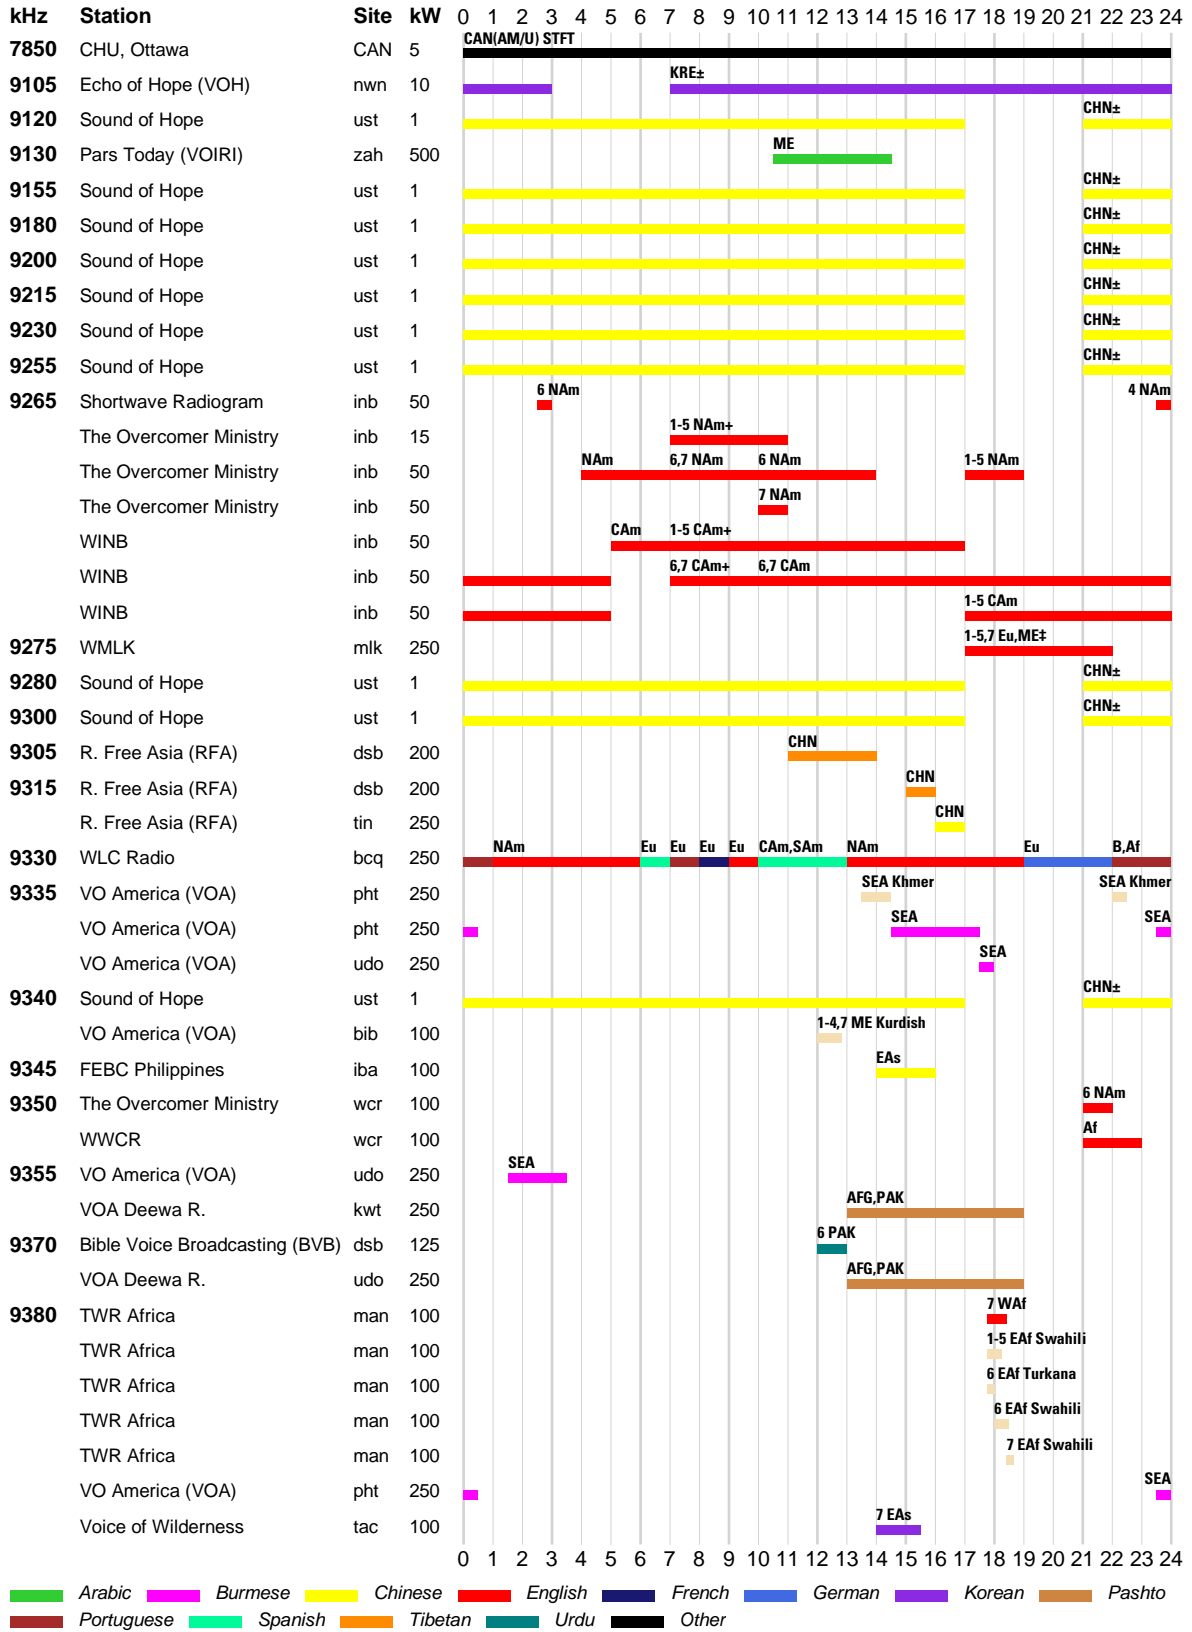

INTERNATIONAL BROADCASTS & DOMESTIC SHORTWAVE

█ Arabic   █ Burmese   █ Chinese   █ English   █ French   █ German   █ Korean   █ Pashto
█ Portuguese   █ Spanish   █ Tibetan   █ Urdu   █ Other