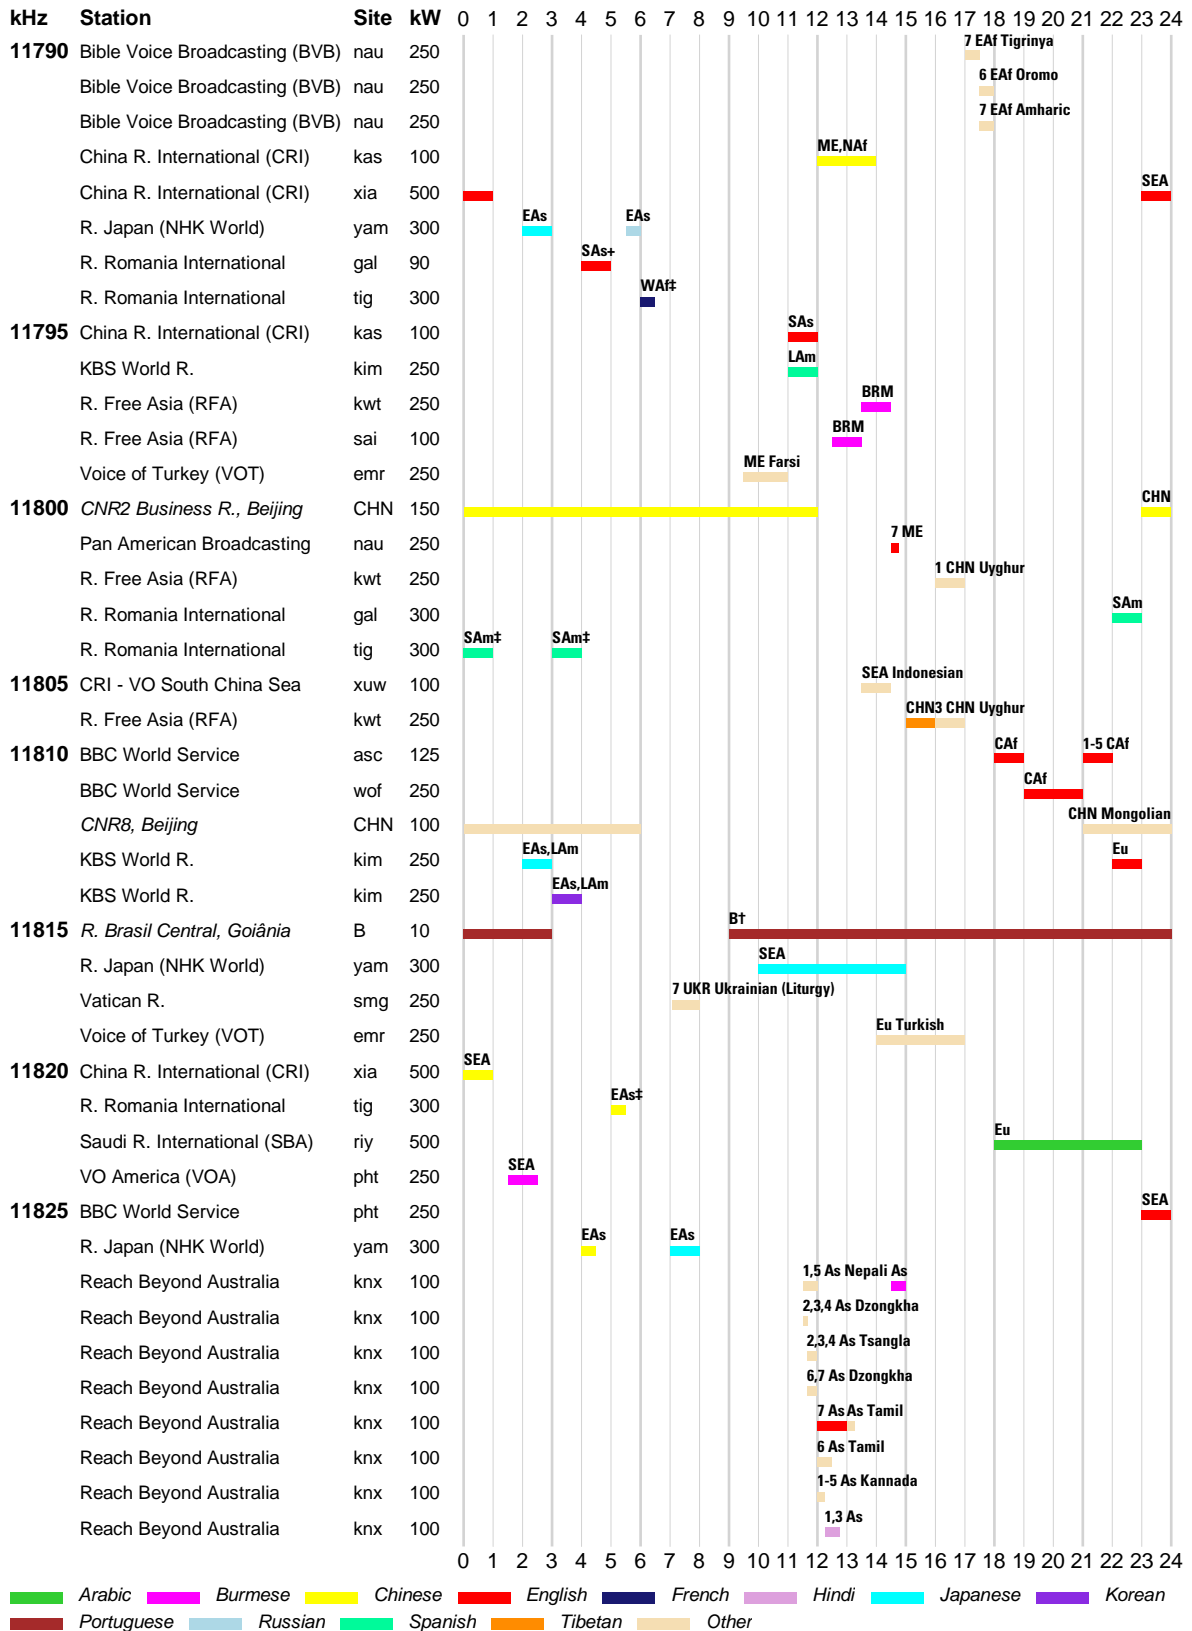

WRTH BARGRAPH FREQUENCY GUIDE