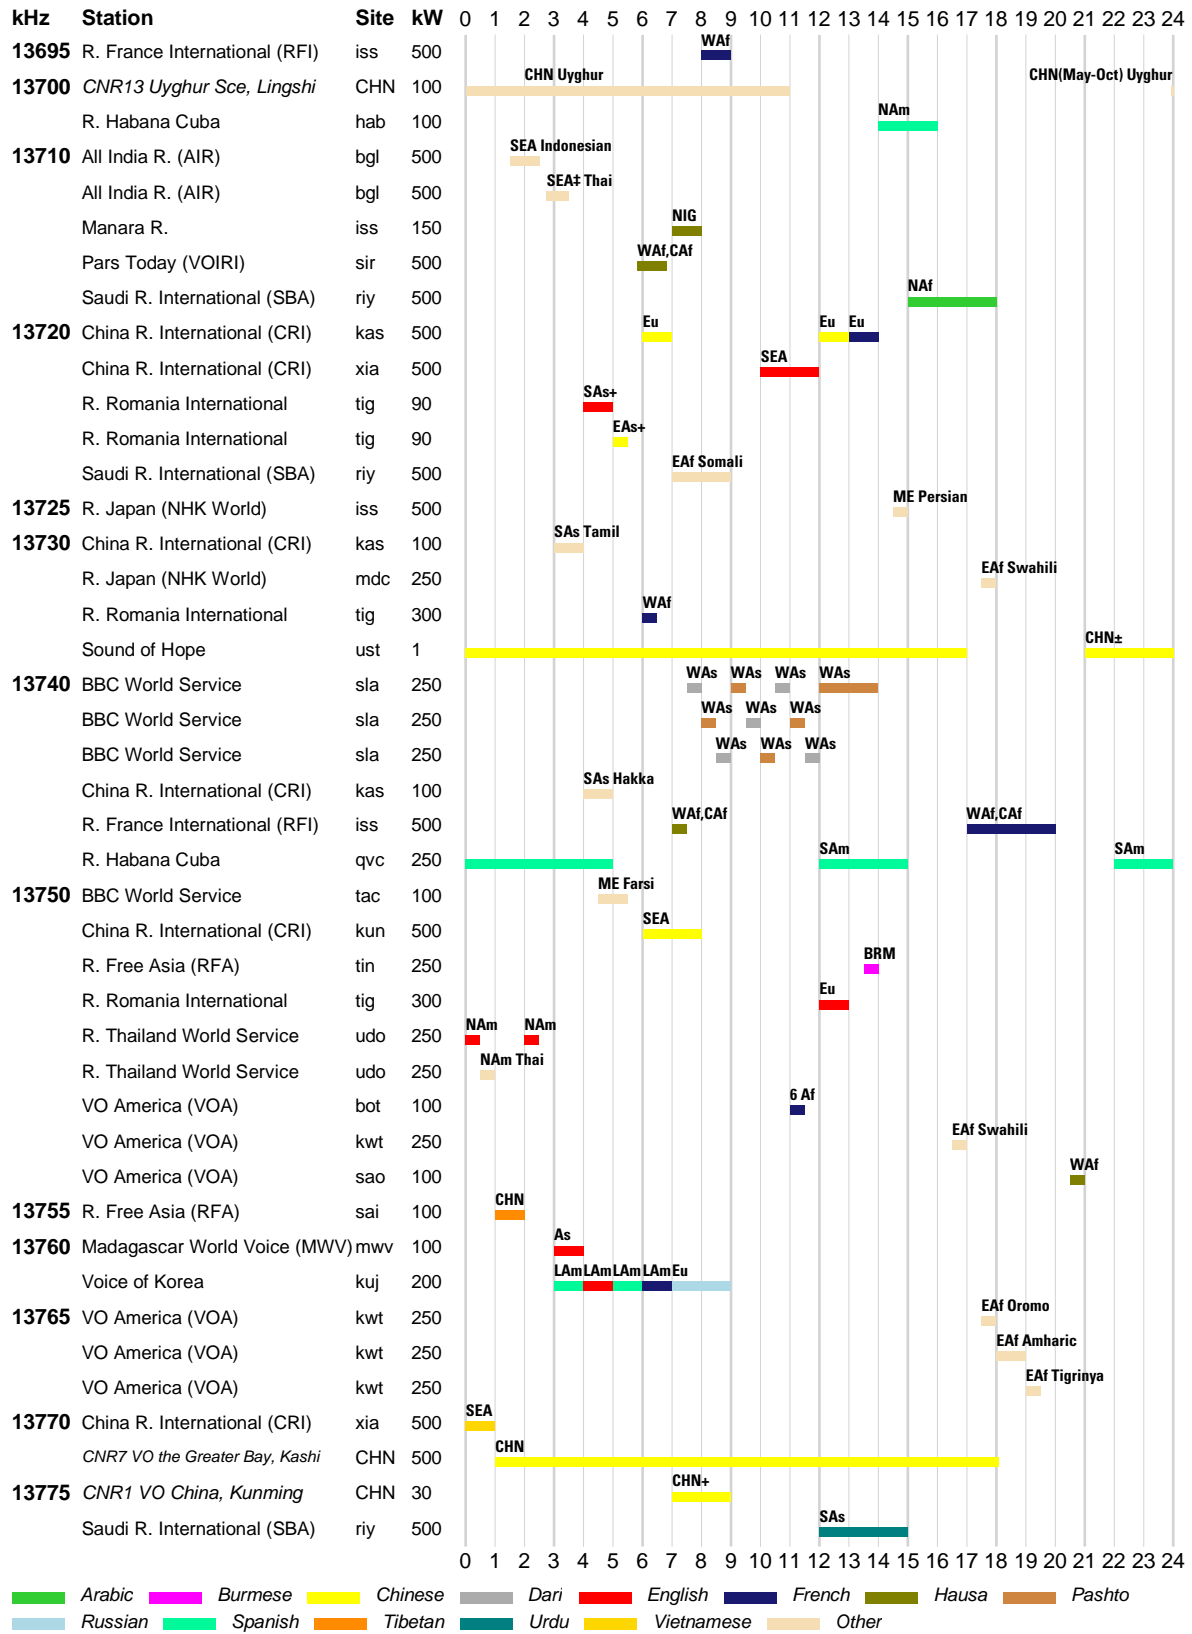

█ Arabic █ Dari █ English █ French █ Hausa █ Hindi █ Pashto █ Portuguese
█ Russian █ Urdu █ Vietnamese █ Other

WRTH BARGRAPH FREQUENCY GUIDE

INTERNATIONAL BROADCASTS & DOMESTIC SHORTWAVE

WRTH BARGRAPH FREQUENCY GUIDE

WRTH BARGRAPH FREQUENCY GUIDE

INTERNATIONAL BROADCASTS & DOMESTIC SHORTWAVE

WRTH BARGRAPH FREQUENCY GUIDE

INTERNATIONAL BROADCASTS & DOMESTIC SHORTWAVE

WRTH BARGRAPH FREQUENCY GUIDE

■ Arabic ■ Chinese ■ Dari ■ English ■ German ■ Japanese ■ Korean ■ Pashto
■ Portuguese ■ Russian ■ Spanish ■ Urdu ■ Other

WRTH BARGRAPH FREQUENCY GUIDE

█ Arabic █ Burmese █ Chinese █ English █ French █ Hindi █ Korean █ Pashto
█ Portuguese █ Russian █ Vietnamese █ Other

INTERNATIONAL BROADCASTS & DOMESTIC SHORTWAVE

WRTH BARGRAPH FREQUENCY GUIDE

WRTH BARGRAPH FREQUENCY GUIDE

INTERNATIONAL BROADCASTS & DOMESTIC SHORTWAVE

WRTH BARGRAPH FREQUENCY GUIDE

INTERNATIONAL BROADCASTS & DOMESTIC SHORTWAVE

WRTH BARGRAPH FREQUENCY GUIDE

█ Arabic
 █ Chinese
 █ Dari
 █ English
 █ French
 █ Pashto
 █ Spanish
 █ Tibetan
 █ Other