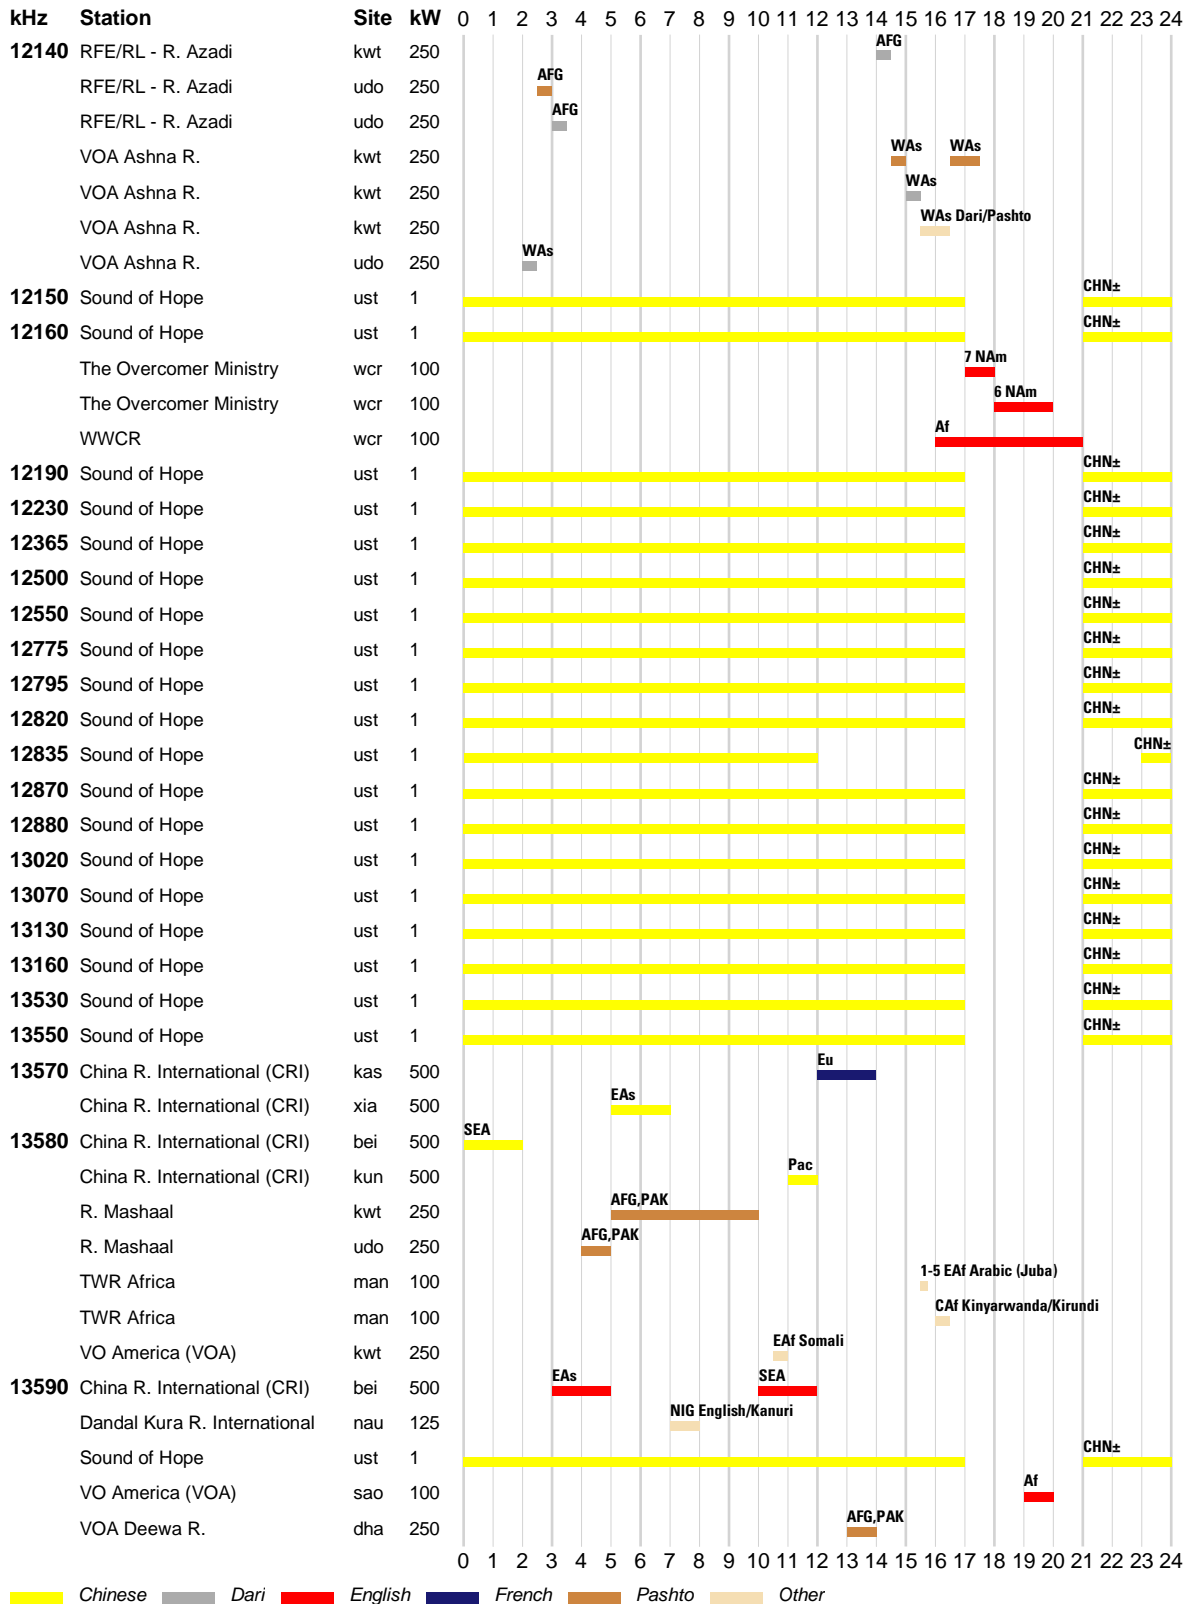

INTERNATIONAL BROADCASTS & DOMESTIC SHORTWAVE