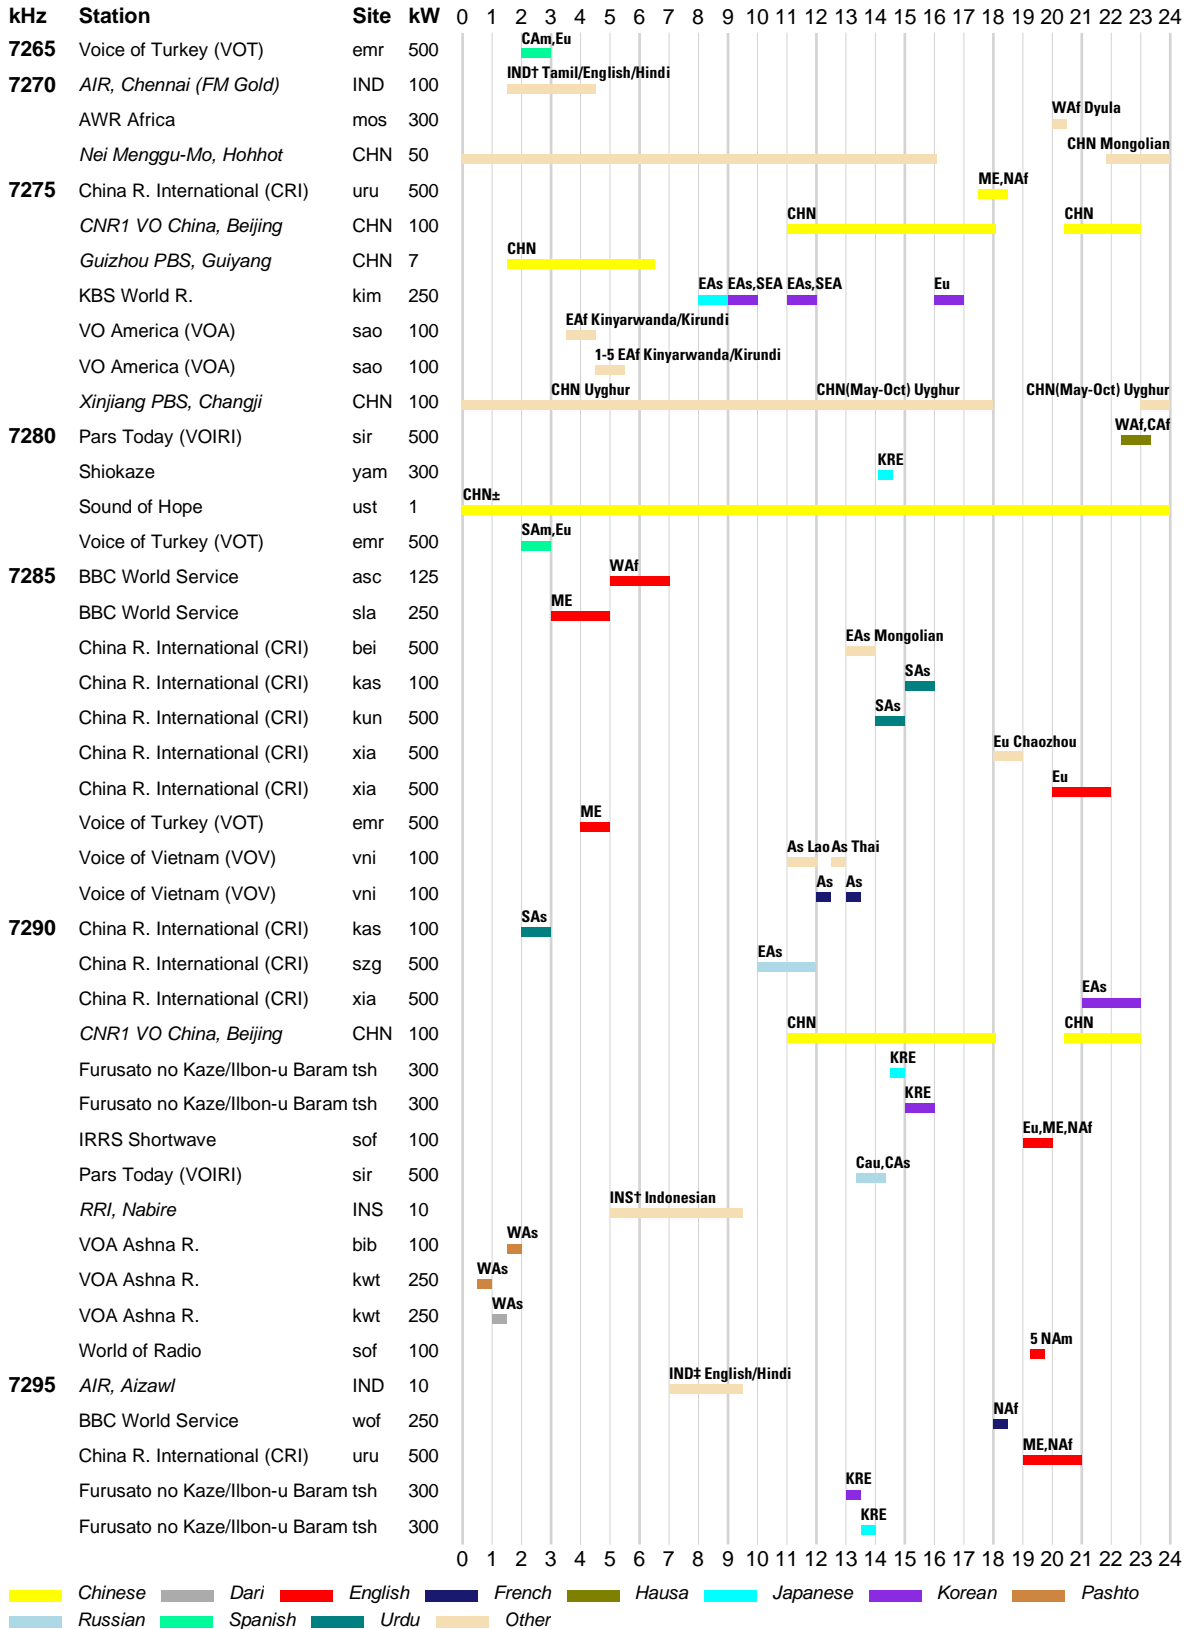

█ Arabic █ Dari █ English █ French █ Hausa █ Hindi █ Pashto █ Portuguese
█ Russian █ Urdu █ Vietnamese █ Other

WRTH BARGRAPH FREQUENCY GUIDE

INTERNATIONAL BROADCASTS & DOMESTIC SHORTWAVE

WRTH BARGRAPH FREQUENCY GUIDE

WRTH BARGRAPH FREQUENCY GUIDE

INTERNATIONAL BROADCASTS & DOMESTIC SHORTWAVE

WRTH BARGRAPH FREQUENCY GUIDE

INTERNATIONAL BROADCASTS & DOMESTIC SHORTWAVE

WRTH BARGRAPH FREQUENCY GUIDE

■ Arabic ■ Chinese ■ Dari ■ English ■ German ■ Japanese ■ Korean ■ Pashto
■ Portuguese ■ Russian ■ Spanish ■ Urdu ■ Other

INTERNATIONAL BROADCASTS & DOMESTIC SHORTWAVE

WRTH BARGRAPH FREQUENCY GUIDE

INTERNATIONAL BROADCASTS & DOMESTIC SHORTWAVE

WRTH BARGRAPH FREQUENCY GUIDE

INTERNATIONAL BROADCASTS & DOMESTIC SHORTWAVE

WRTH BARGRAPH FREQUENCY GUIDE

INTERNATIONAL BROADCASTS & DOMESTIC SHORTWAVE

█ Chinese
 █ English
 █ French
 █ Hausa
 █ Hindi
 █ Japanese
 █ Korean
█ Portuguese
 █ Russian
 █ Spanish
 █ Tibetan
 █ Other

WRTH BARGRAPH FREQUENCY GUIDE

Chinese (Yellow), Dari (Grey), English (Red), French (Dark Blue), Hausa (Olive Green), Japanese (Cyan), Korean (Purple), Pashto (Brown), Russian (Light Blue), Spanish (Green), Urdu (Dark Green), Other (Orange)