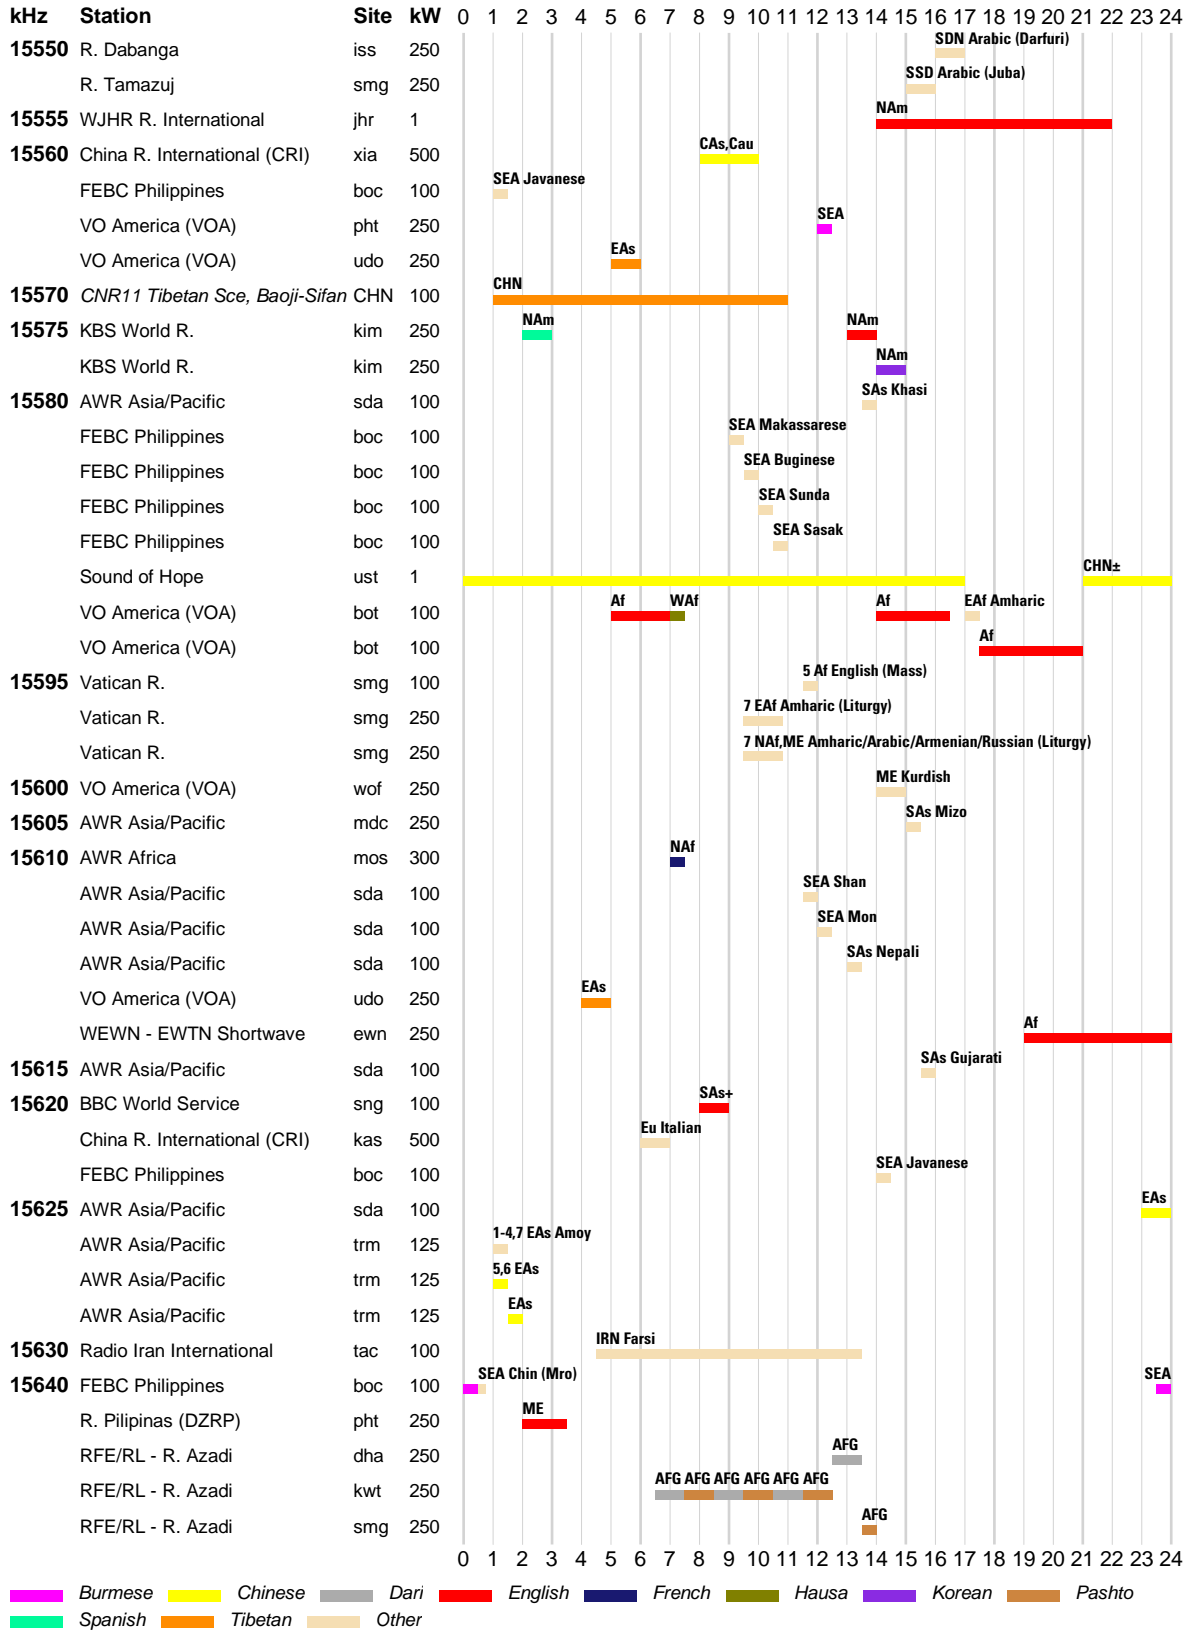

INTERNATIONAL BROADCASTS & DOMESTIC SHORTWAVE