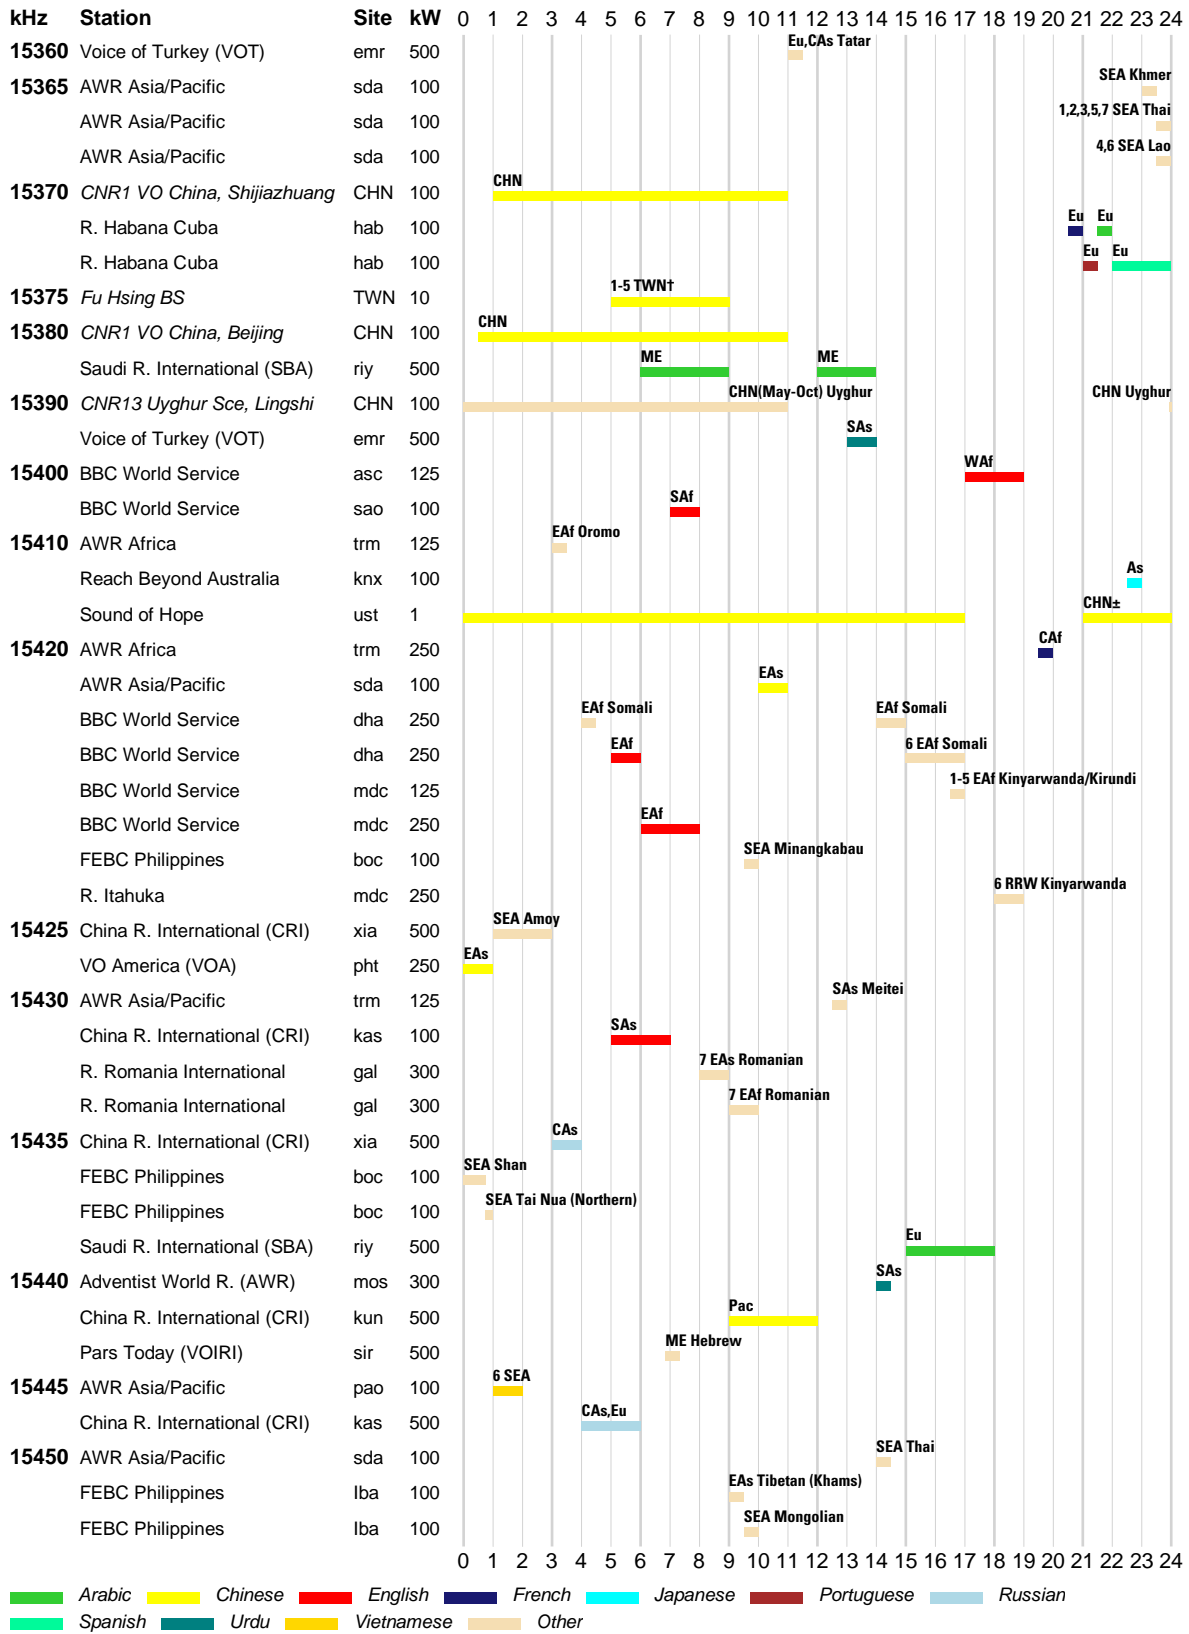

█ Arabic █ Dari █ English █ French █ Hausa █ Hindi █ Pashto █ Portuguese
█ Russian █ Urdu █ Vietnamese █ Other

WRTH BARGRAPH FREQUENCY GUIDE

INTERNATIONAL BROADCASTS & DOMESTIC SHORTWAVE

WRTH BARGRAPH FREQUENCY GUIDE

WRTH BARGRAPH FREQUENCY GUIDE

INTERNATIONAL BROADCASTS & DOMESTIC SHORTWAVE

WRTH BARGRAPH FREQUENCY GUIDE

INTERNATIONAL BROADCASTS & DOMESTIC SHORTWAVE

WRTH BARGRAPH FREQUENCY GUIDE

■ Arabic ■ Chinese ■ Dari ■ English ■ German ■ Japanese ■ Korean ■ Pashto
■ Portuguese ■ Russian ■ Spanish ■ Urdu ■ Other

WRTH BARGRAPH FREQUENCY GUIDE

█ Arabic █ Burmese █ Chinese █ English █ French █ Hindi █ Korean █ Pashto
█ Portuguese █ Russian █ Vietnamese █ Other

INTERNATIONAL BROADCASTS & DOMESTIC SHORTWAVE

WRTH BARGRAPH FREQUENCY GUIDE

INTERNATIONAL BROADCASTS & DOMESTIC SHORTWAVE

WRTH BARGRAPH FREQUENCY GUIDE

INTERNATIONAL BROADCASTS & DOMESTIC SHORTWAVE

WRTH BARGRAPH FREQUENCY GUIDE

INTERNATIONAL BROADCASTS & DOMESTIC SHORTWAVE

WRTH BARGRAPH FREQUENCY GUIDE