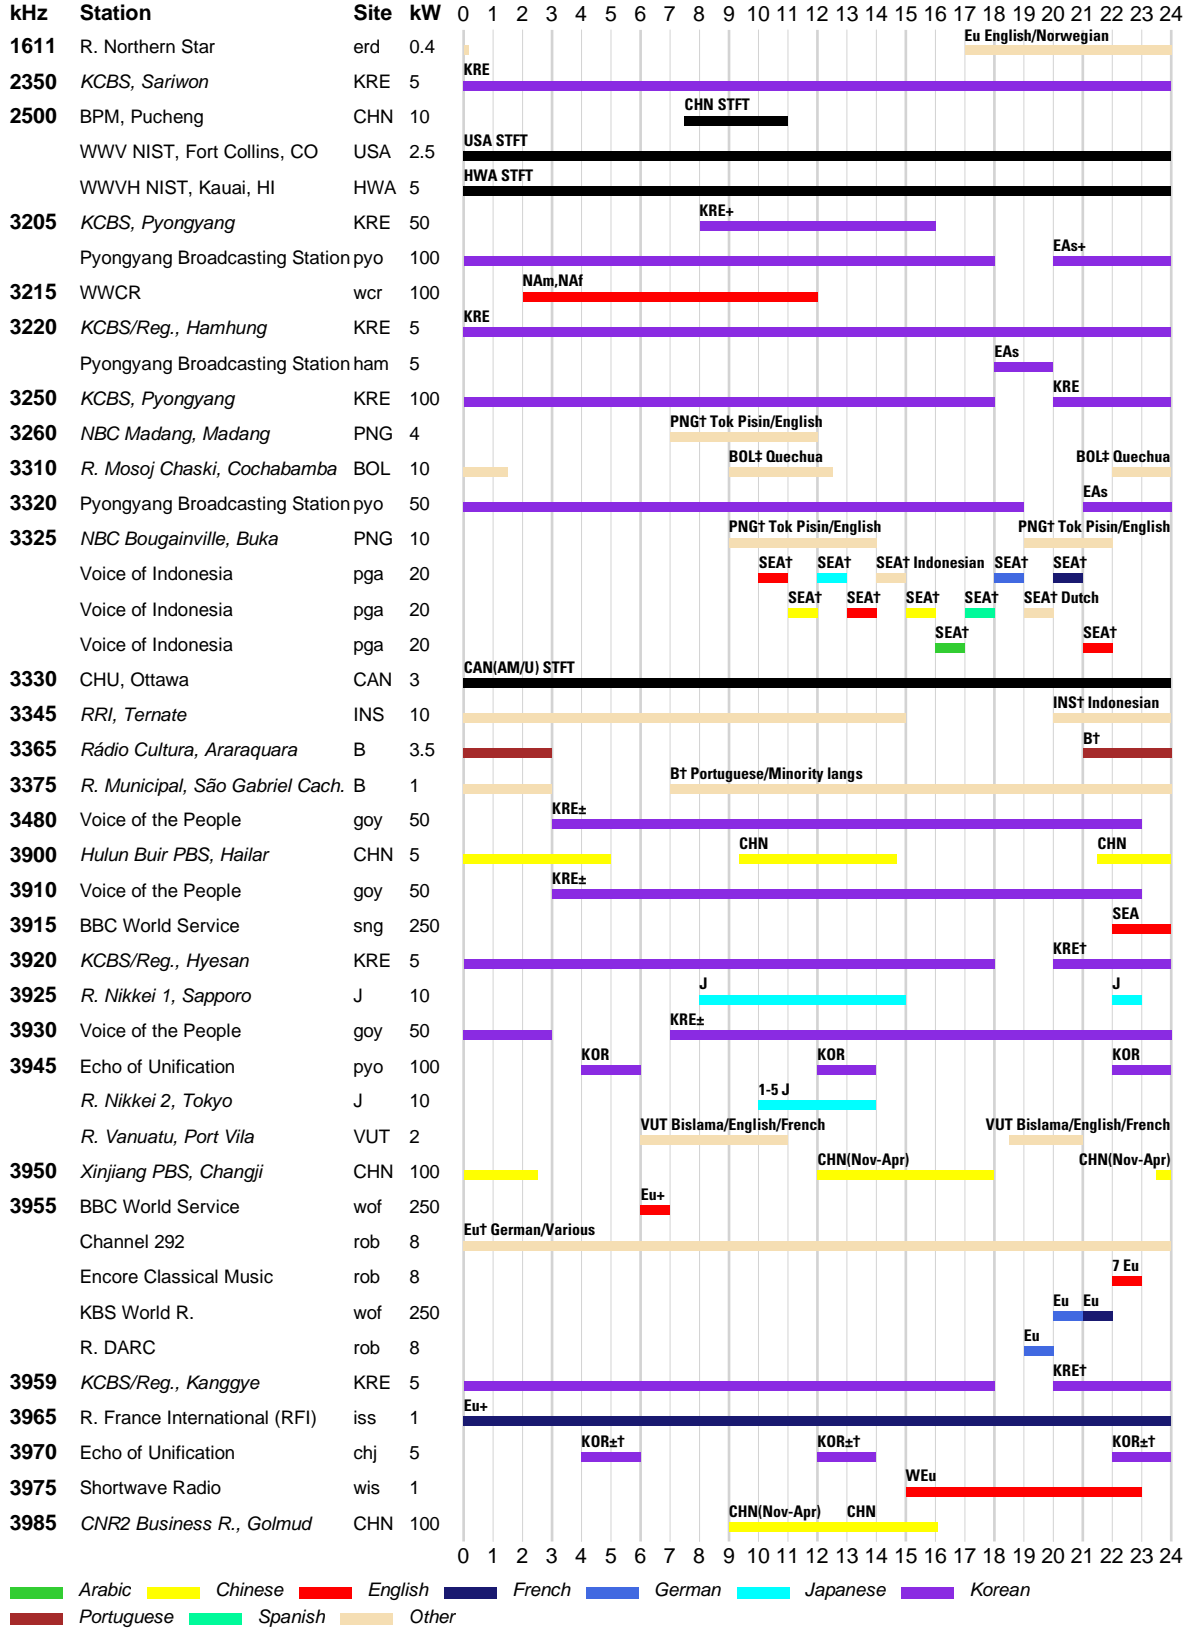

WORLD RADIO TV HANDBOOK

WRTH

BARGRAPH FREQUENCY GUIDE

B21

INTERNATIONAL BROADCASTS & DOMESTIC SHORTWAVE

█ Arabic █ Chinese █ Dari █ English █ Japanese █ Korean █ Pashto
█ Portuguese █ Russian █ Spanish █ Urdu █ Vietnamese █ Other

INTERNATIONAL BROADCASTS & DOMESTIC SHORTWAVE

WRTH BARGRAPH FREQUENCY GUIDE

█ Arabic
 █ Dari
 █ English
 █ German
 █ Hindi
 █ Korean
 █ Pashto
 █ Russian
█ Vietnamese
█ Other

INTERNATIONAL BROADCASTS & DOMESTIC SHORTWAVE

█ Arabic █ Dari █ English █ French █ Hausa █ Hindi █ Pashto █ Portuguese
█ Russian █ Urdu █ Vietnamese █ Other

WRTH BARGRAPH FREQUENCY GUIDE

INTERNATIONAL BROADCASTS & DOMESTIC SHORTWAVE

WRTH BARGRAPH FREQUENCY GUIDE