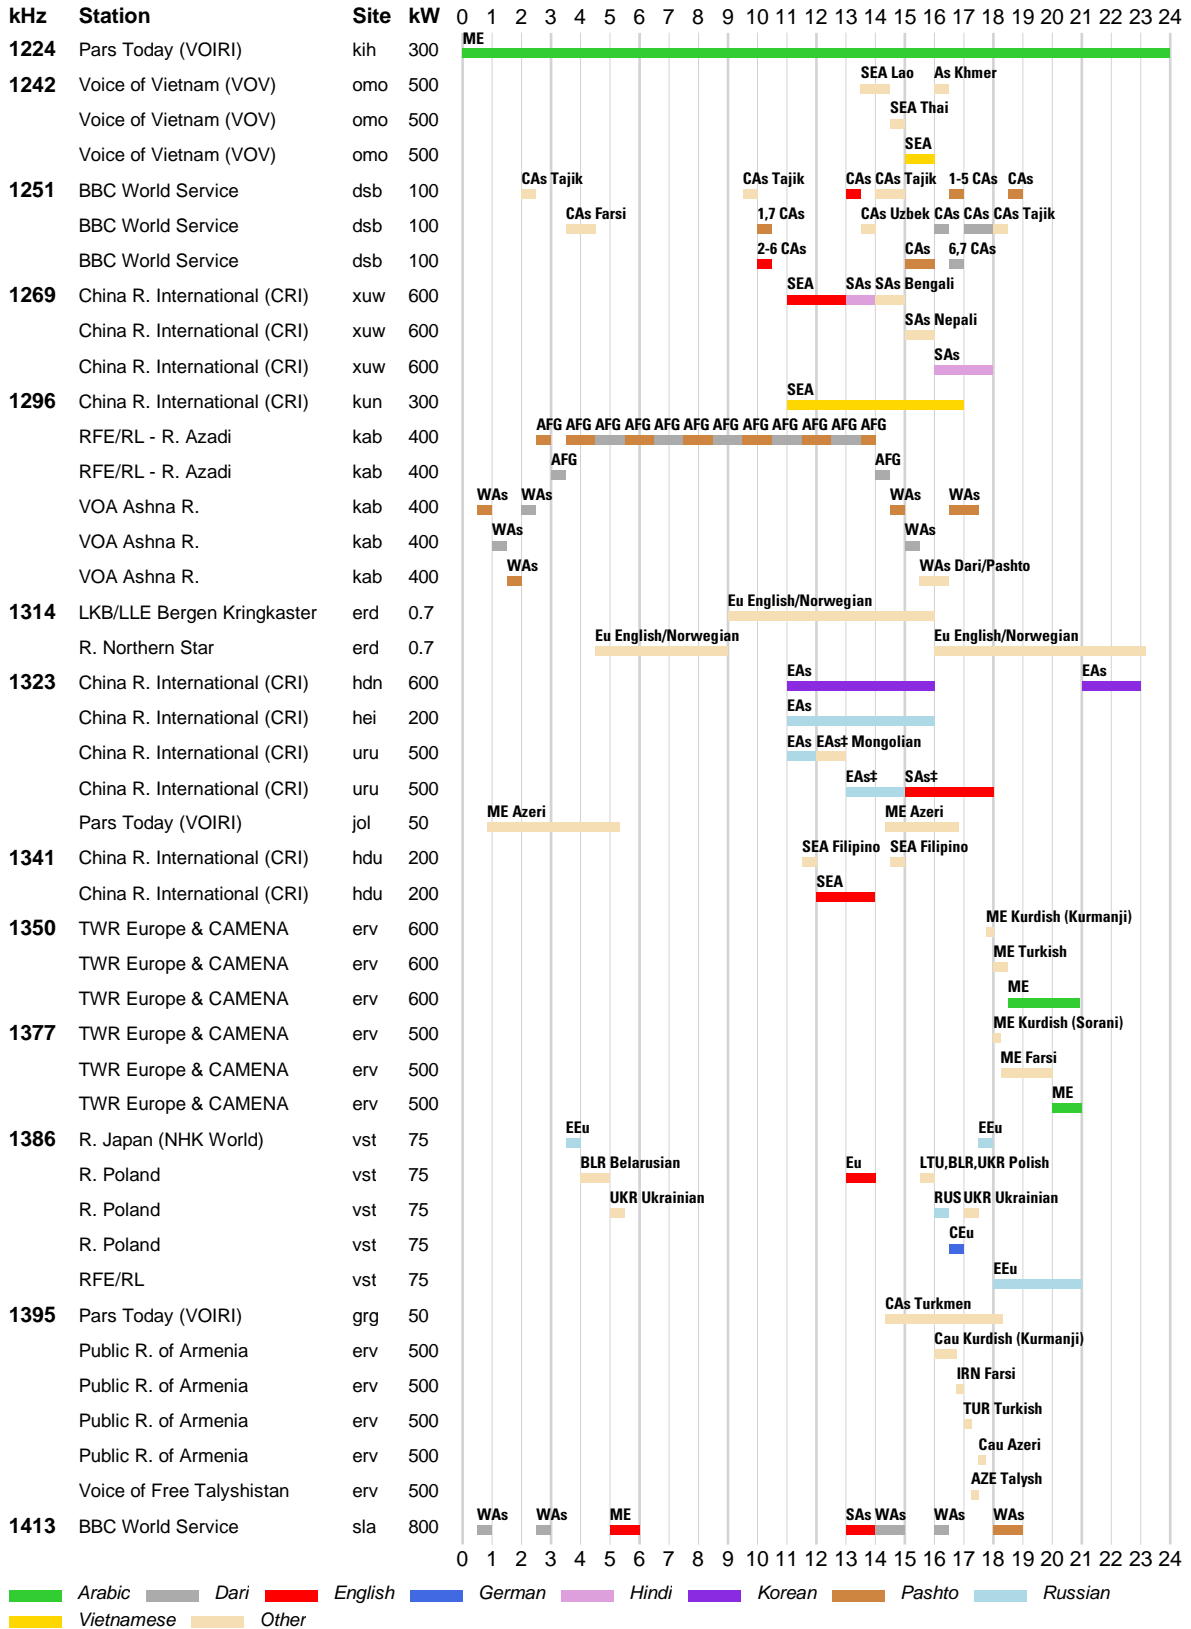

WORLD RADIO TV HANDBOOK

WRTH

BARGRAPH FREQUENCY GUIDE

B21

INTERNATIONAL BROADCASTS & DOMESTIC SHORTWAVE

█ Arabic █ Chinese █ Dari █ English █ Japanese █ Korean █ Pashto
█ Portuguese █ Russian █ Spanish █ Urdu █ Vietnamese █ Other

INTERNATIONAL BROADCASTS & DOMESTIC SHORTWAVE

WRTH BARGRAPH FREQUENCY GUIDE

█ Arabic
 █ Dari
 █ English
 █ German
 █ Hindi
 █ Korean
 █ Pashto
 █ Russian
█ Vietnamese
█ Other

INTERNATIONAL BROADCASTS & DOMESTIC SHORTWAVE

█ Arabic █ Dari █ English █ French █ Hausa █ Hindi █ Pashto █ Portuguese
█ Russian █ Urdu █ Vietnamese █ Other

WRTH BARGRAPH FREQUENCY GUIDE

INTERNATIONAL BROADCASTS & DOMESTIC SHORTWAVE

WRTH BARGRAPH FREQUENCY GUIDE