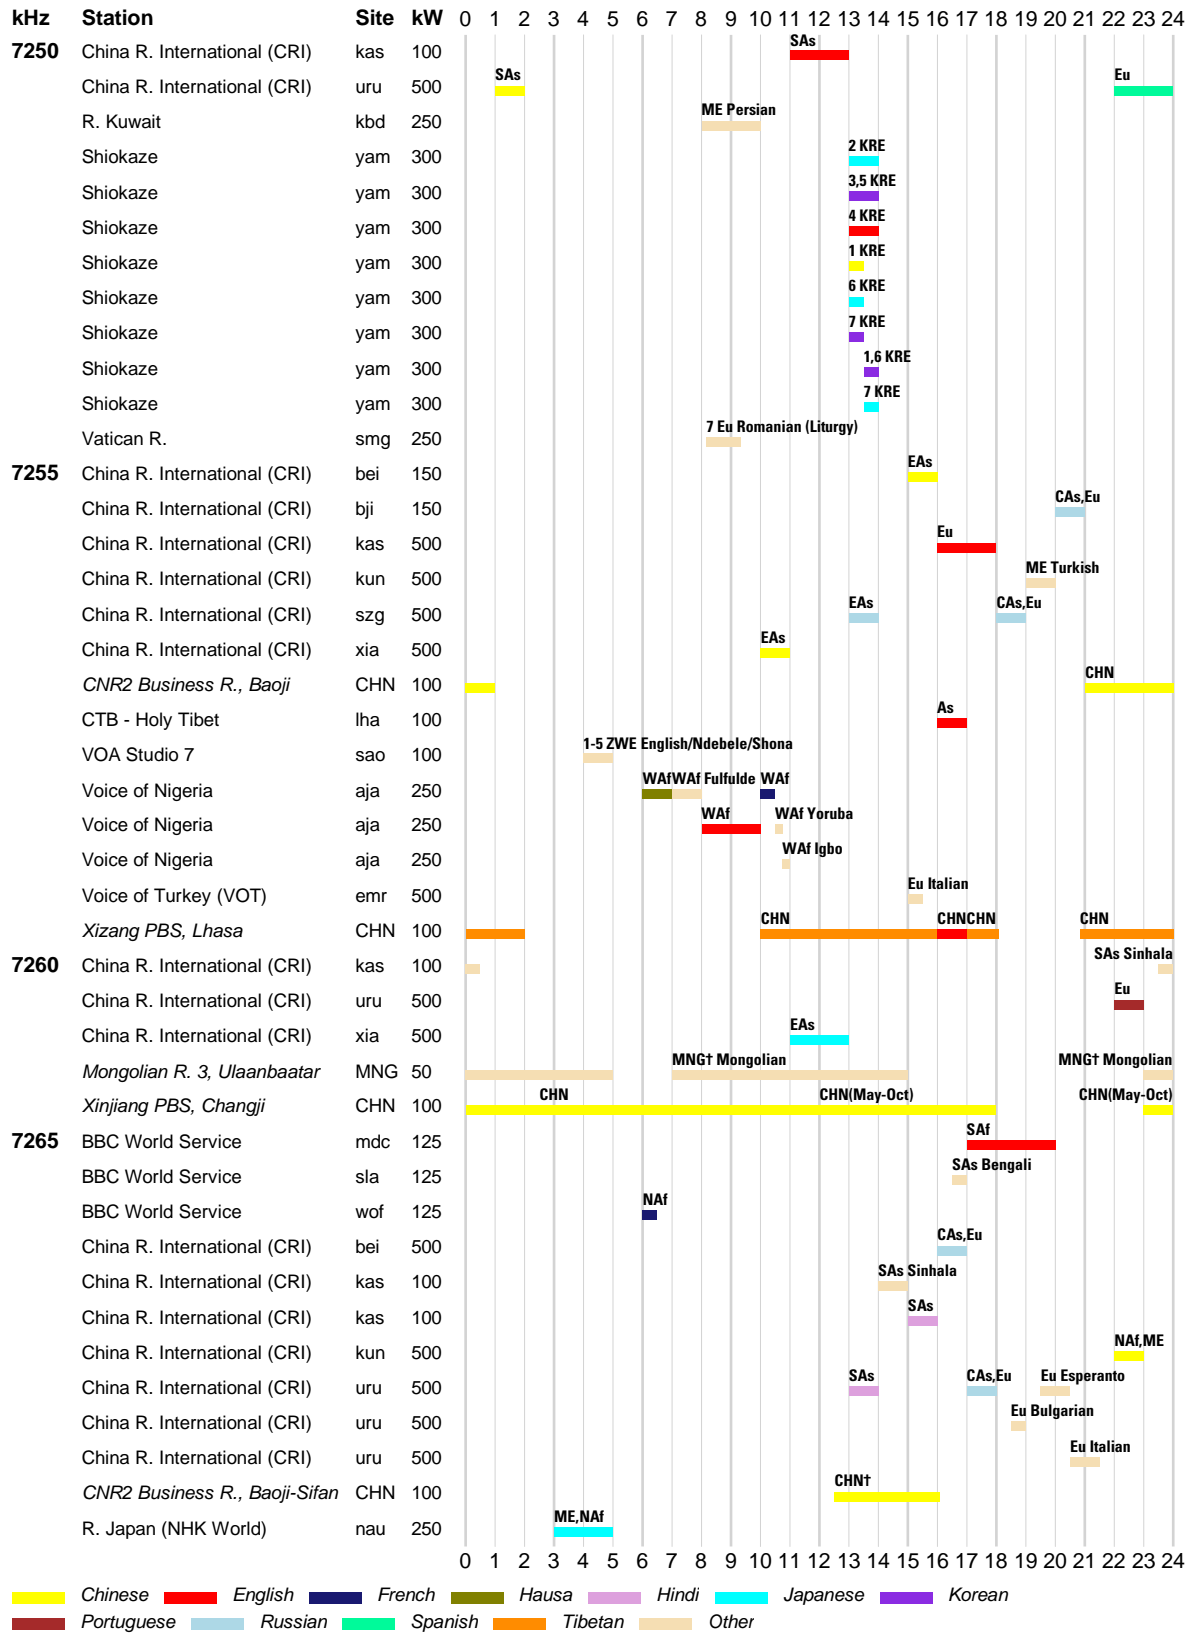

█ Arabic █ Dari █ English █ French █ Hausa █ Hindi █ Pashto █ Portuguese
█ Russian █ Urdu █ Vietnamese █ Other

WRTH BARGRAPH FREQUENCY GUIDE

INTERNATIONAL BROADCASTS & DOMESTIC SHORTWAVE

WRTH BARGRAPH FREQUENCY GUIDE

WRTH BARGRAPH FREQUENCY GUIDE

INTERNATIONAL BROADCASTS & DOMESTIC SHORTWAVE

WRTH BARGRAPH FREQUENCY GUIDE

INTERNATIONAL BROADCASTS & DOMESTIC SHORTWAVE

WRTH BARGRAPH FREQUENCY GUIDE

■ Arabic ■ Chinese ■ Dari ■ English ■ German ■ Japanese ■ Korean ■ Pashto
■ Portuguese ■ Russian ■ Spanish ■ Urdu ■ Other

INTERNATIONAL BROADCASTS & DOMESTIC SHORTWAVE

WRTH BARGRAPH FREQUENCY GUIDE

INTERNATIONAL BROADCASTS & DOMESTIC SHORTWAVE

WRTH BARGRAPH FREQUENCY GUIDE

INTERNATIONAL BROADCASTS & DOMESTIC SHORTWAVE

WRTH BARGRAPH FREQUENCY GUIDE

INTERNATIONAL BROADCASTS & DOMESTIC SHORTWAVE

█ Chinese
 █ English
 █ French
 █ Hausa
 █ Hindi
 █ Japanese
 █ Korean
█ Portuguese
 █ Russian
 █ Spanish
 █ Tibetan
 █ Other

WRTH BARGRAPH FREQUENCY GUIDE

Chinese (Yellow), Dari (Grey), English (Red), French (Dark Blue), Hausa (Olive Green), Japanese (Cyan), Korean (Purple), Pashto (Brown), Russian (Light Blue), Spanish (Green), Urdu (Dark Green), Other (Orange)