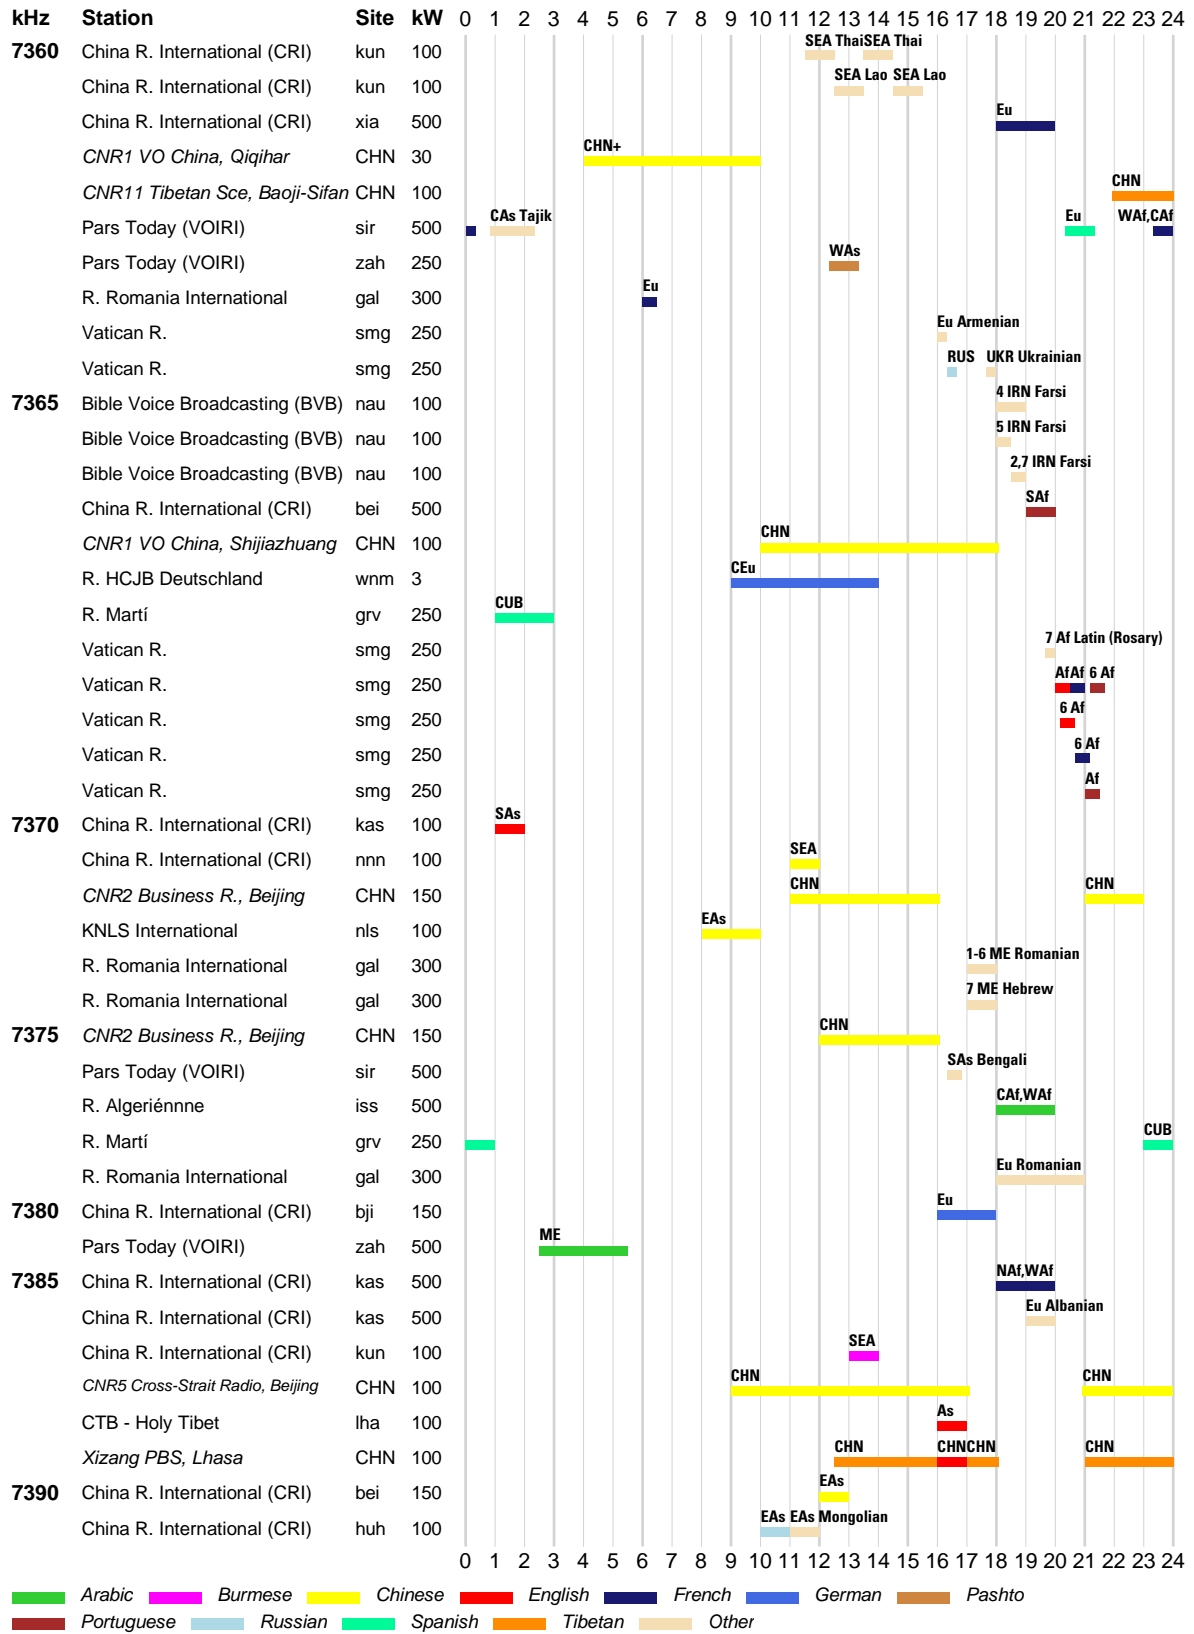

INTERNATIONAL BROADCASTS & DOMESTIC SHORTWAVE