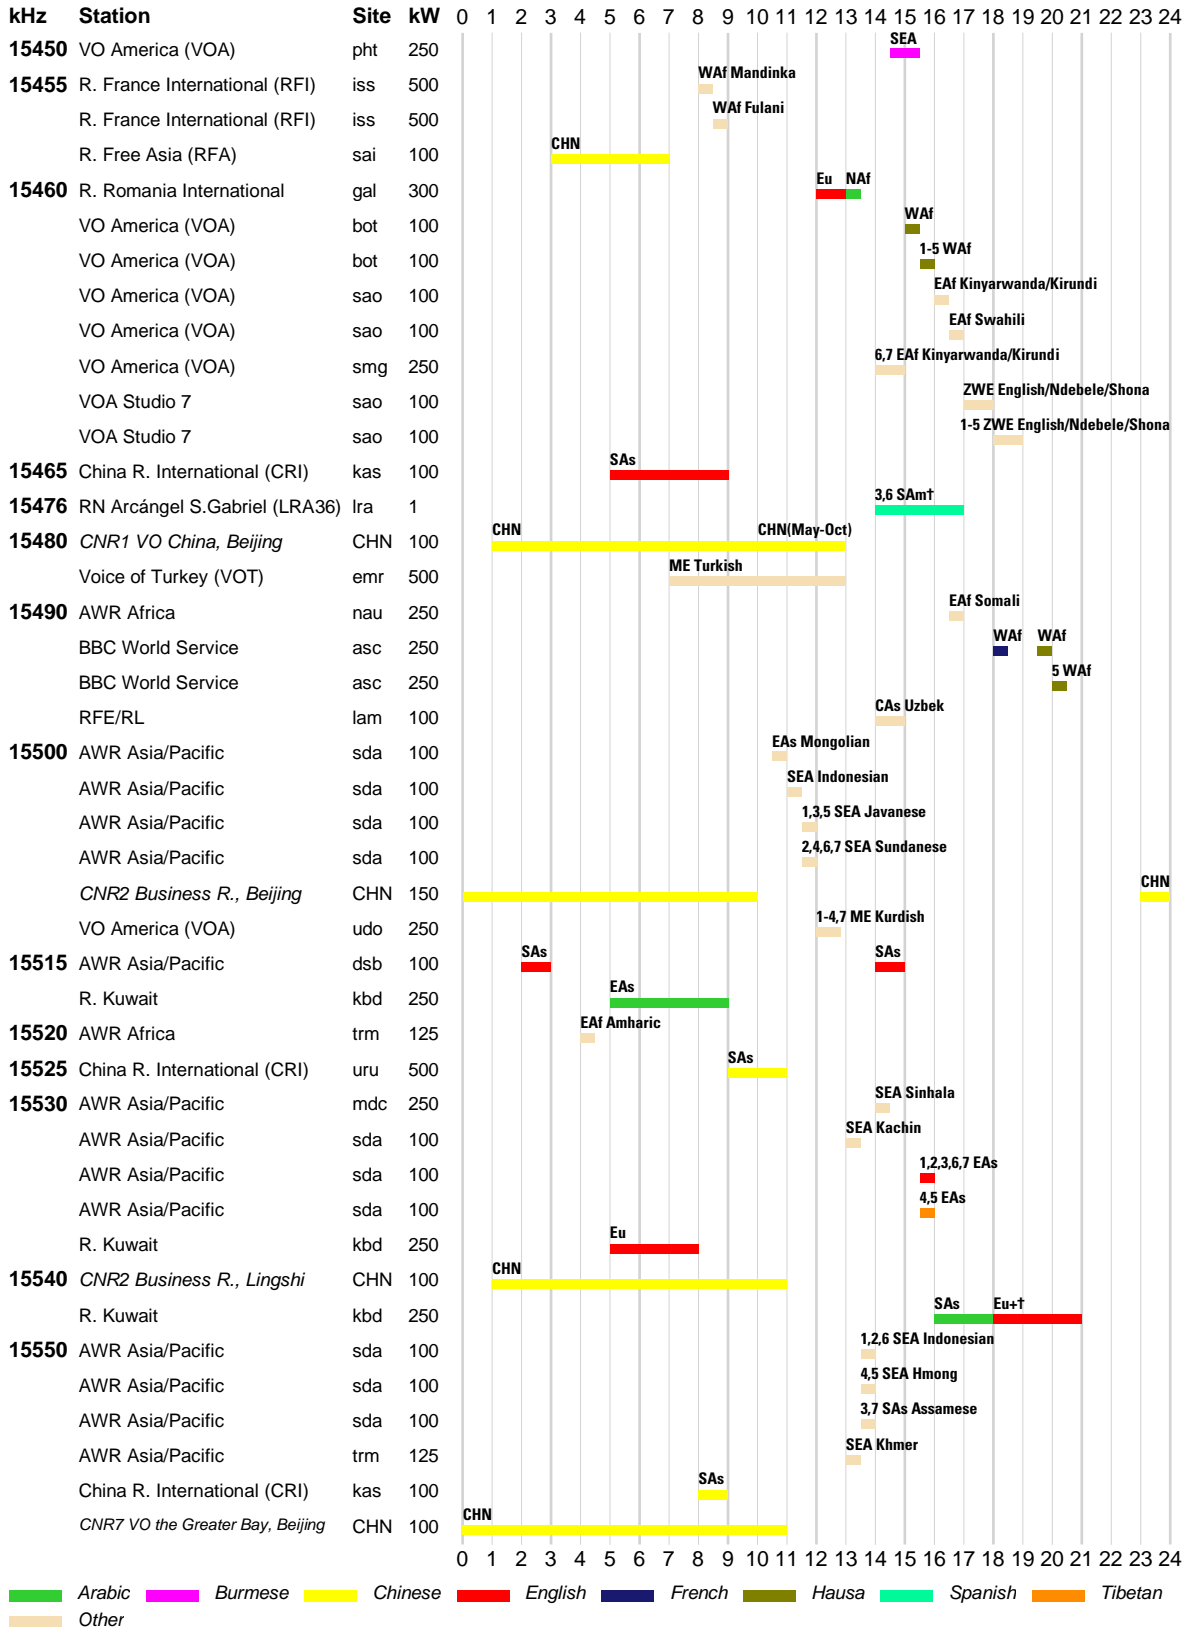

WRTH BARGRAPH FREQUENCY GUIDE

█ Arabic
█ Burmese
█ Chinese
█ English
█ French
█ Hausa
█ Spanish
█ Tibetan
█ Other