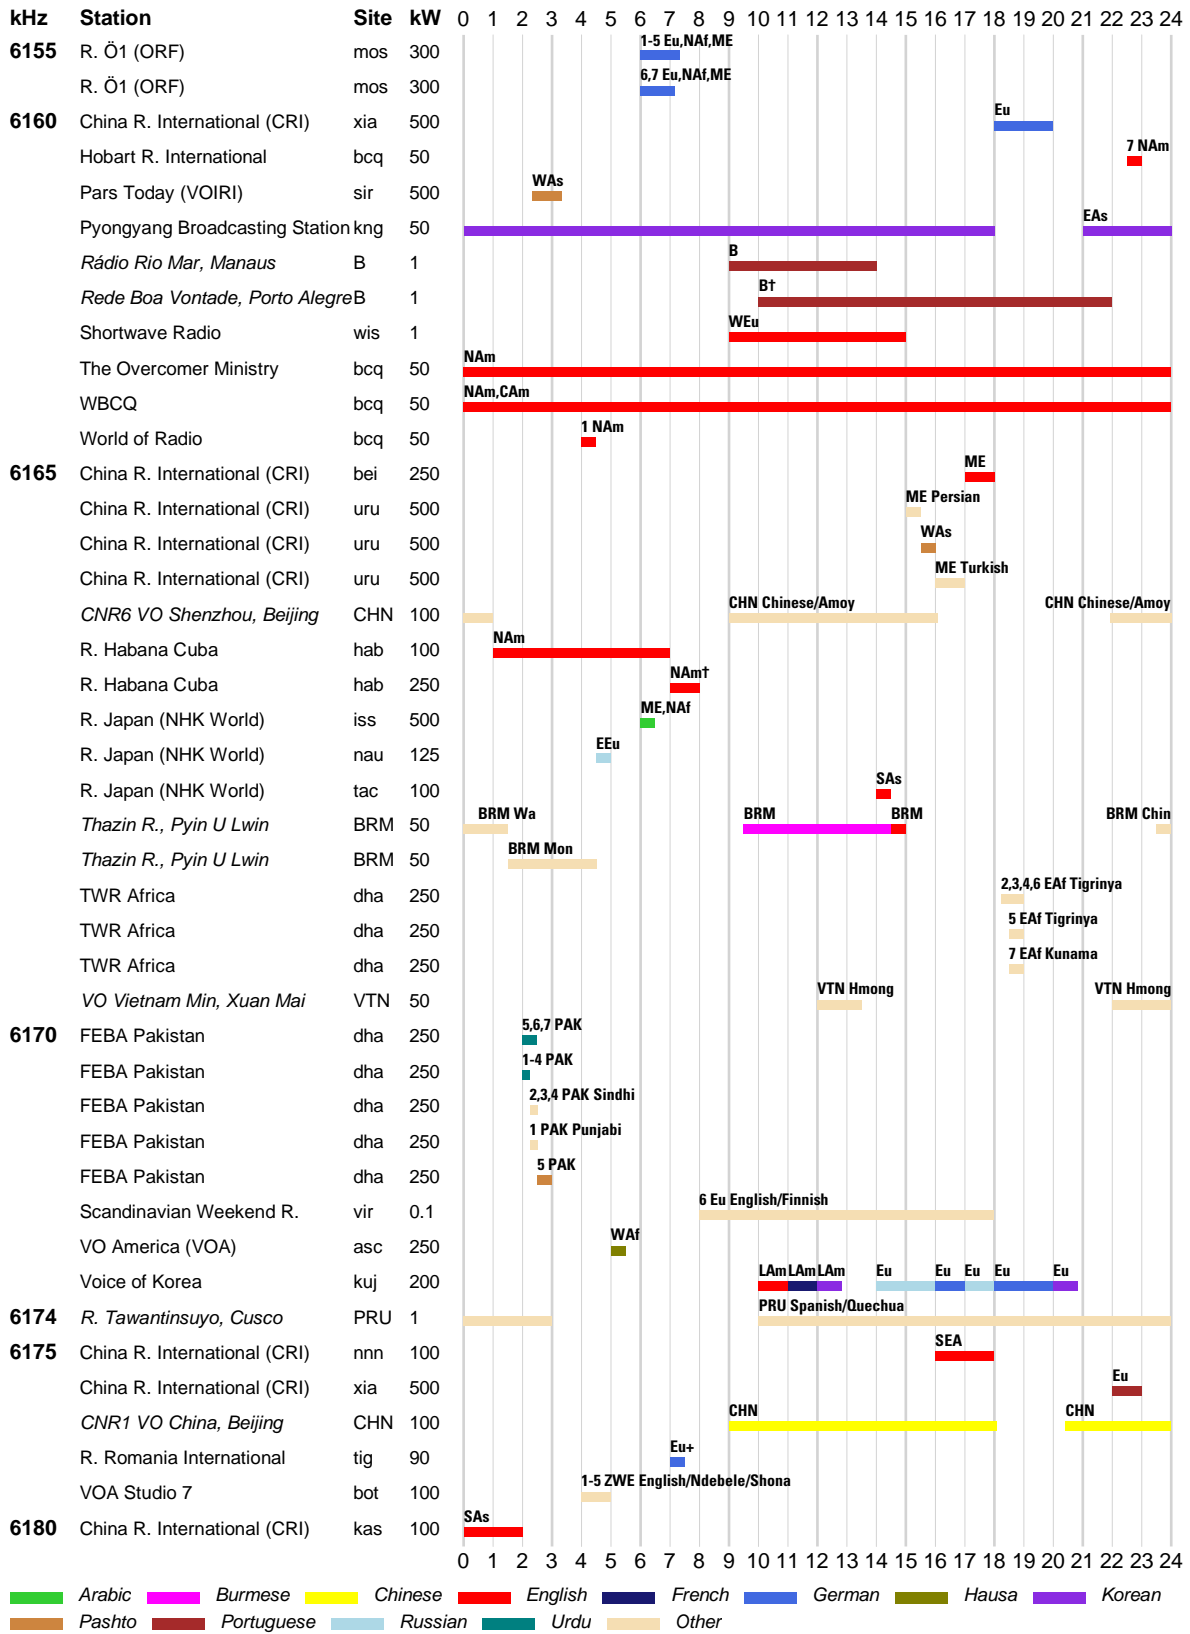

INTERNATIONAL BROADCASTS & DOMESTIC SHORTWAVE