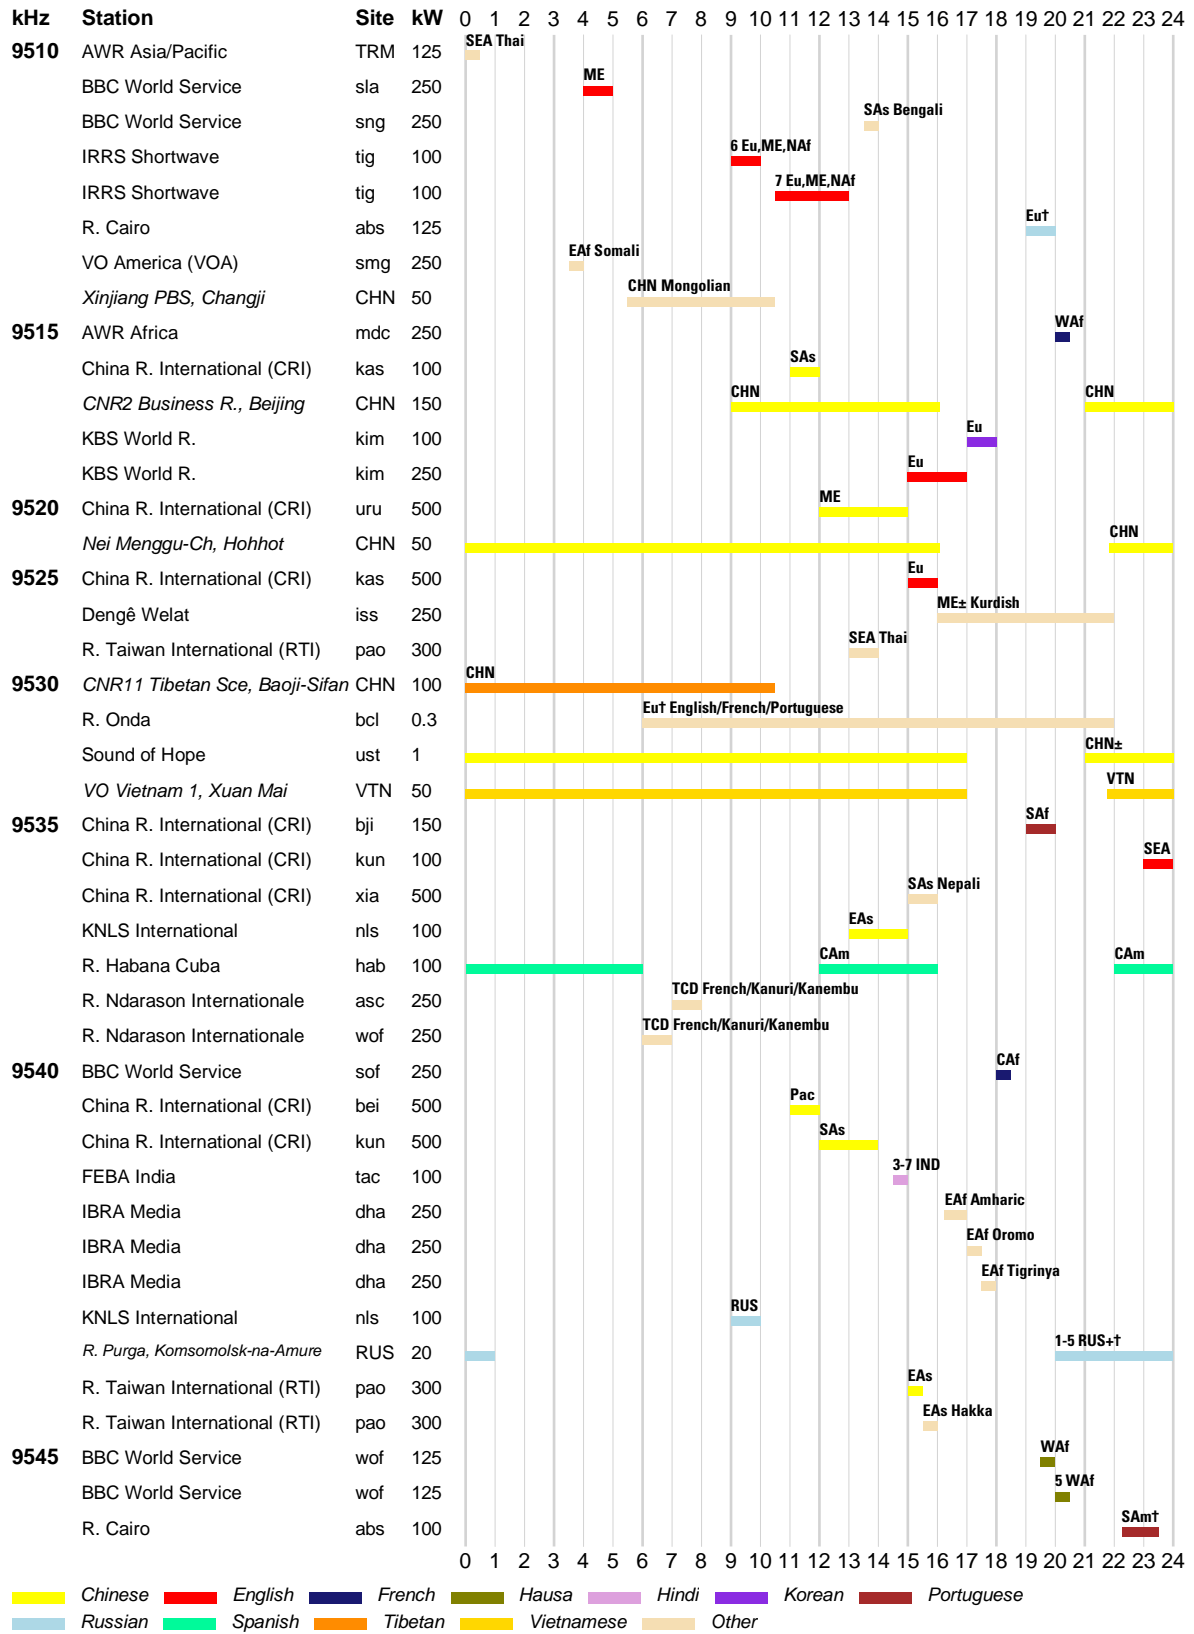

INTERNATIONAL BROADCASTS & DOMESTIC SHORTWAVE

■ Chinese   ■ English   ■ French   ■ Hausa   ■ Hindi   ■ Korean   ■ Portugese
■ Russian   ■ Spanish   ■ Tibetan   ■ Vietnamese   ■ Other