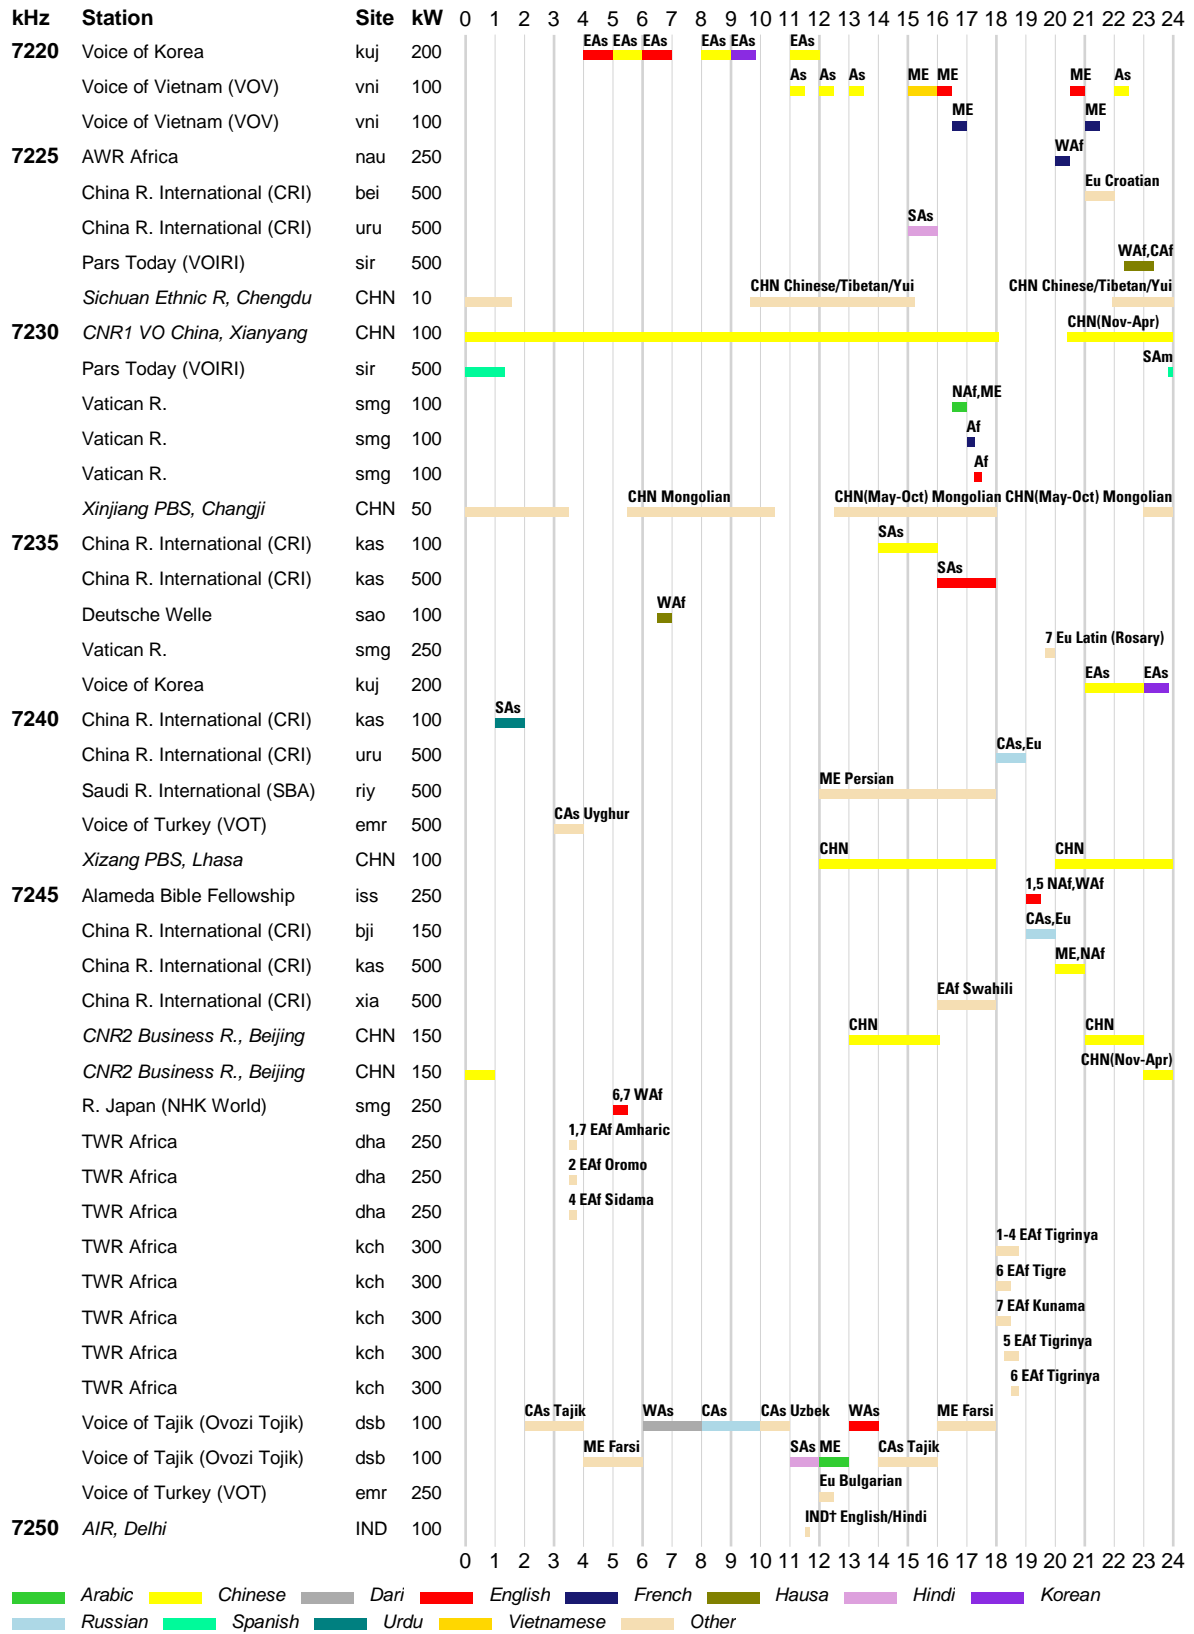

█ Arabic █ Dari █ English █ French █ Hausa █ Hindi █ Pashto █ Portuguese
█ Russian █ Urdu █ Vietnamese █ Other

WRTH BARGRAPH FREQUENCY GUIDE

INTERNATIONAL BROADCASTS & DOMESTIC SHORTWAVE

WRTH BARGRAPH FREQUENCY GUIDE

WRTH BARGRAPH FREQUENCY GUIDE

INTERNATIONAL BROADCASTS & DOMESTIC SHORTWAVE

WRTH BARGRAPH FREQUENCY GUIDE

INTERNATIONAL BROADCASTS & DOMESTIC SHORTWAVE

WRTH BARGRAPH FREQUENCY GUIDE

■ Arabic ■ Chinese ■ Dari ■ English ■ German ■ Japanese ■ Korean ■ Pashto
■ Portuguese ■ Russian ■ Spanish ■ Urdu ■ Other

INTERNATIONAL BROADCASTS & DOMESTIC SHORTWAVE

WRTH BARGRAPH FREQUENCY GUIDE

INTERNATIONAL BROADCASTS & DOMESTIC SHORTWAVE

WRTH BARGRAPH FREQUENCY GUIDE

INTERNATIONAL BROADCASTS & DOMESTIC SHORTWAVE

WRTH BARGRAPH FREQUENCY GUIDE

INTERNATIONAL BROADCASTS & DOMESTIC SHORTWAVE

█ Chinese
 █ English
 █ French
 █ Hausa
 █ Hindi
 █ Japanese
 █ Korean
█ Portuguese
 █ Russian
 █ Spanish
 █ Tibetan
 █ Other

WRTH BARGRAPH FREQUENCY GUIDE

Chinese (Yellow), Dari (Grey), English (Red), French (Dark Blue), Hausa (Olive Green), Japanese (Cyan), Korean (Purple), Pashto (Brown), Russian (Light Blue), Spanish (Green), Urdu (Dark Green), Other (Orange)