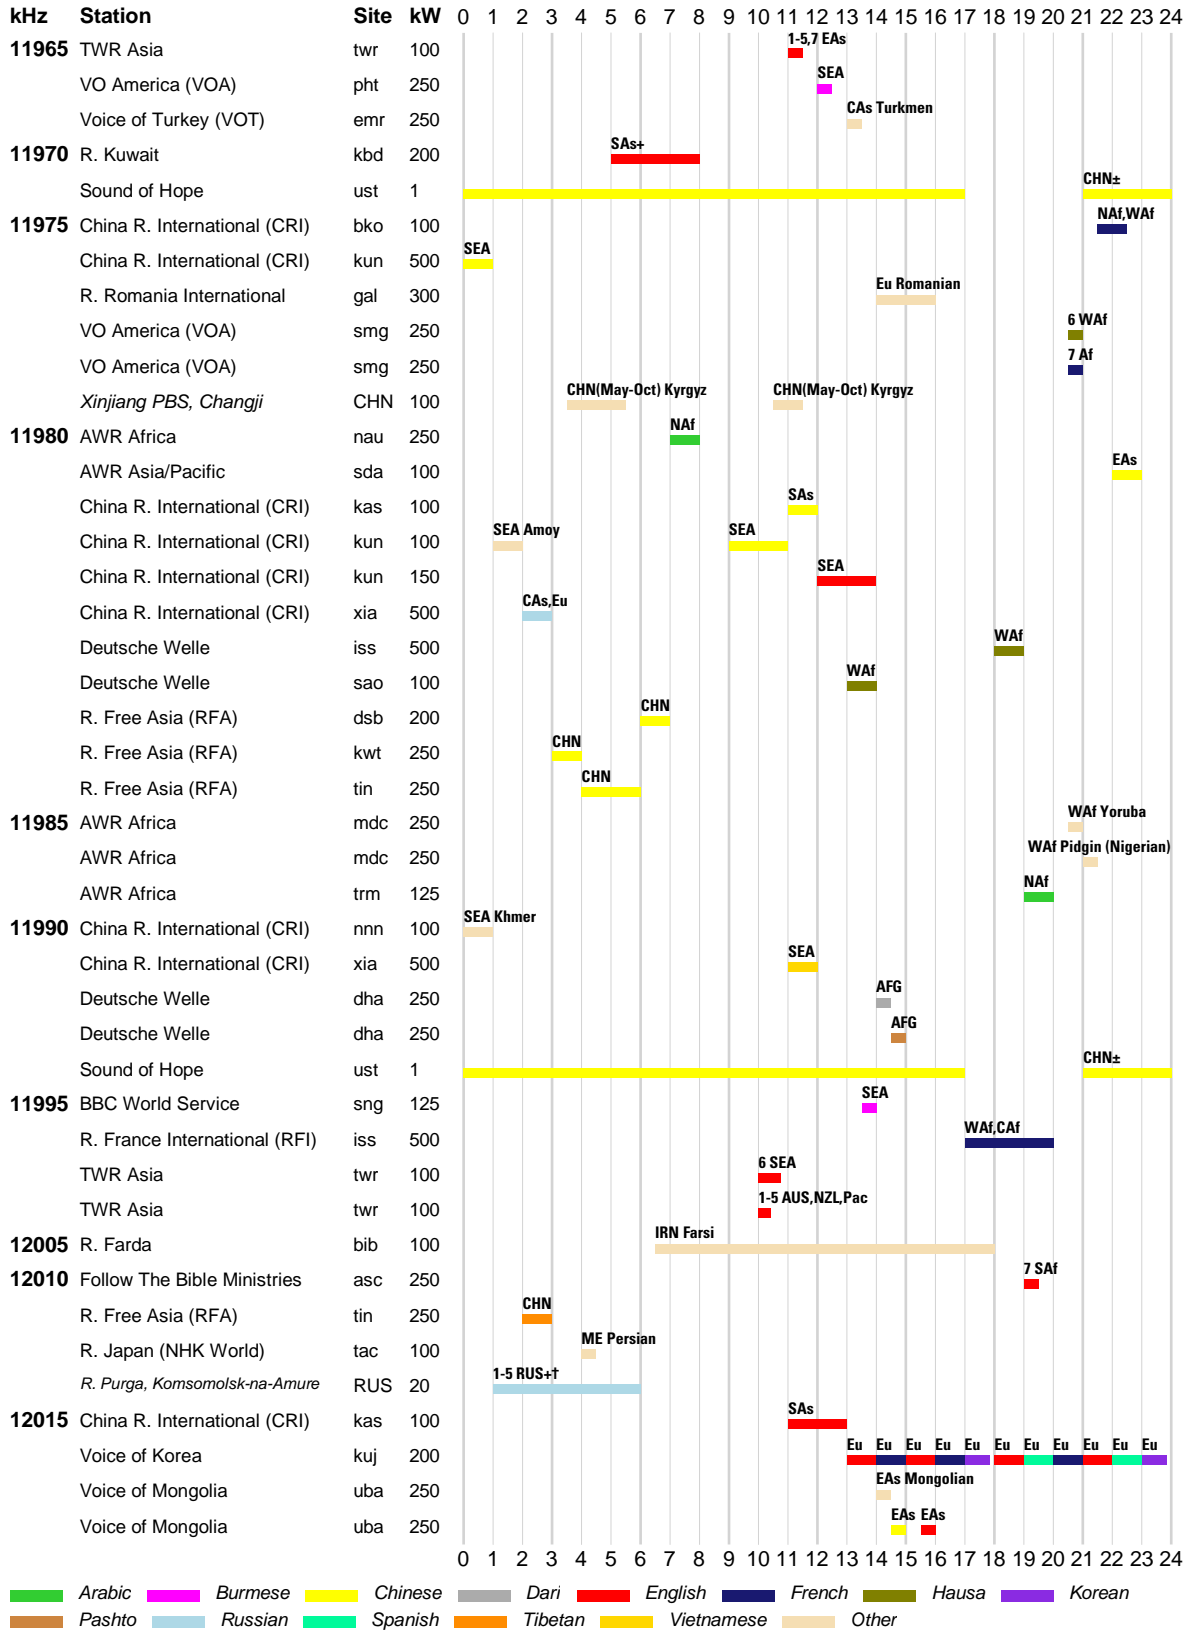

INTERNATIONAL BROADCASTS & DOMESTIC SHORTWAVE