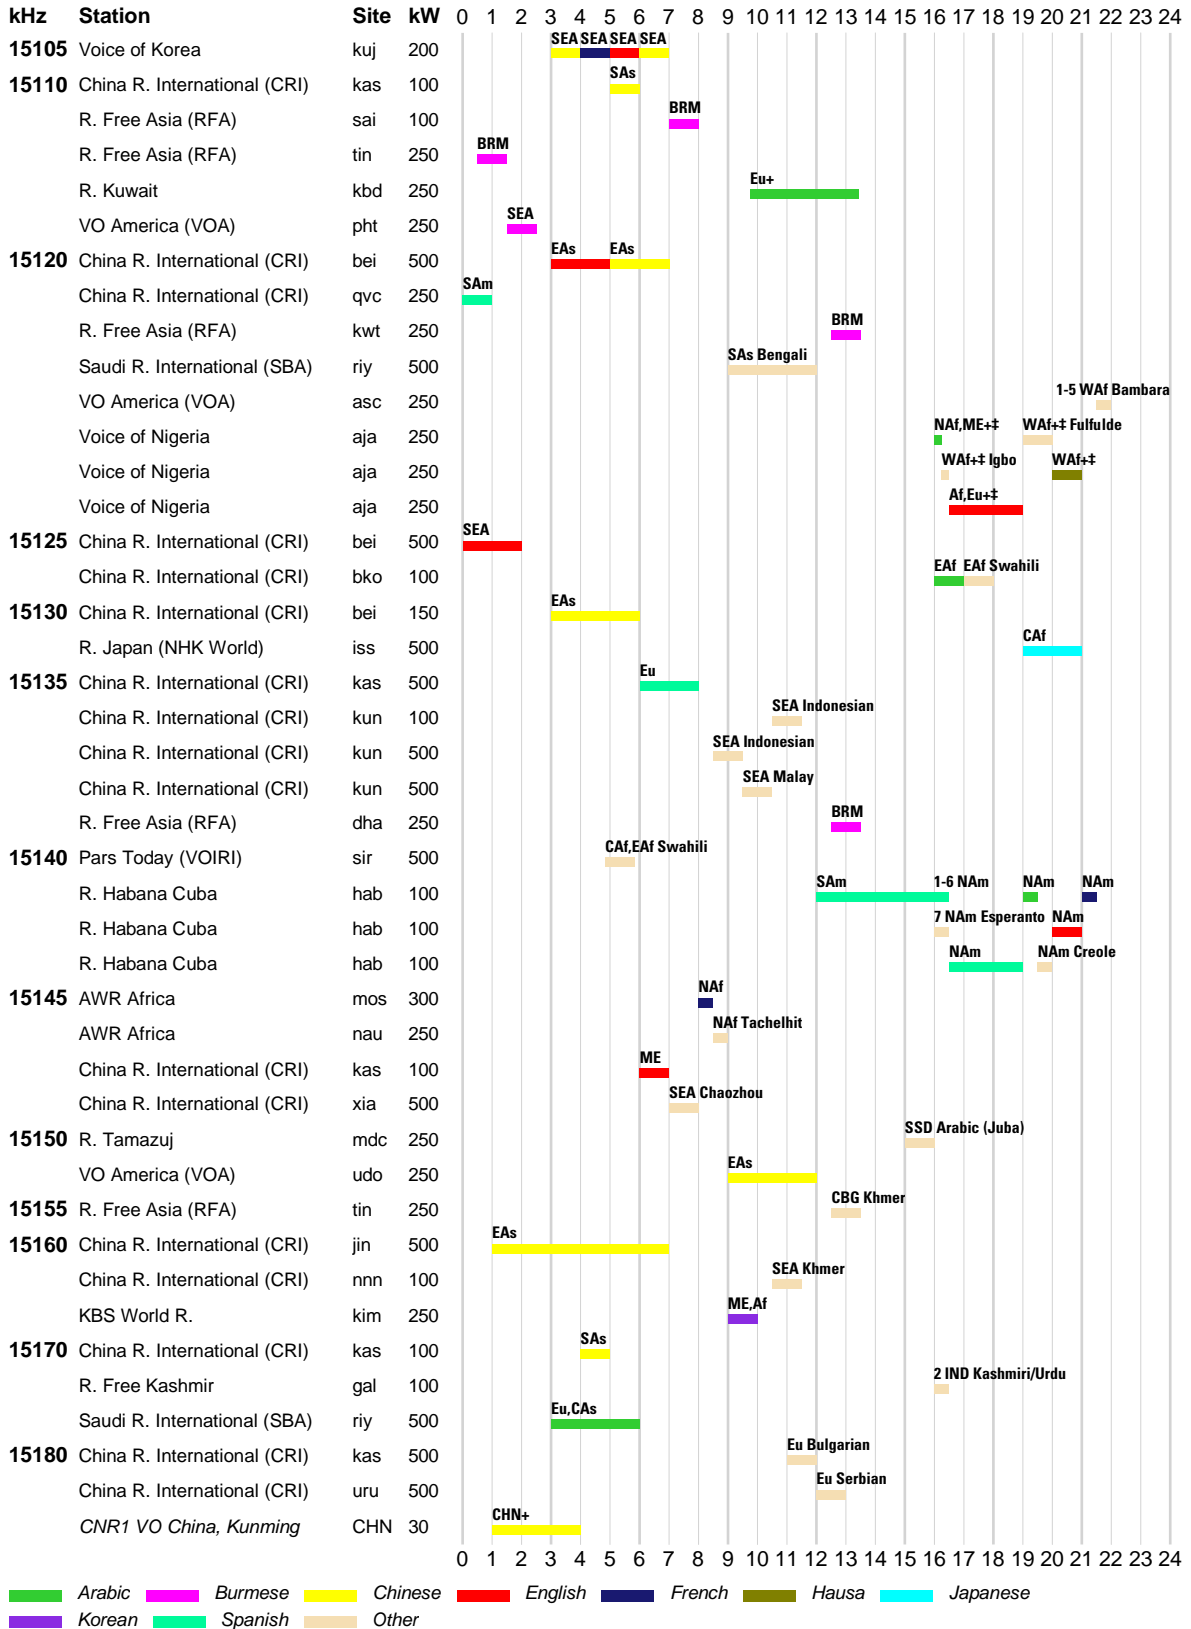

WRTH BARGRAPH FREQUENCY GUIDE