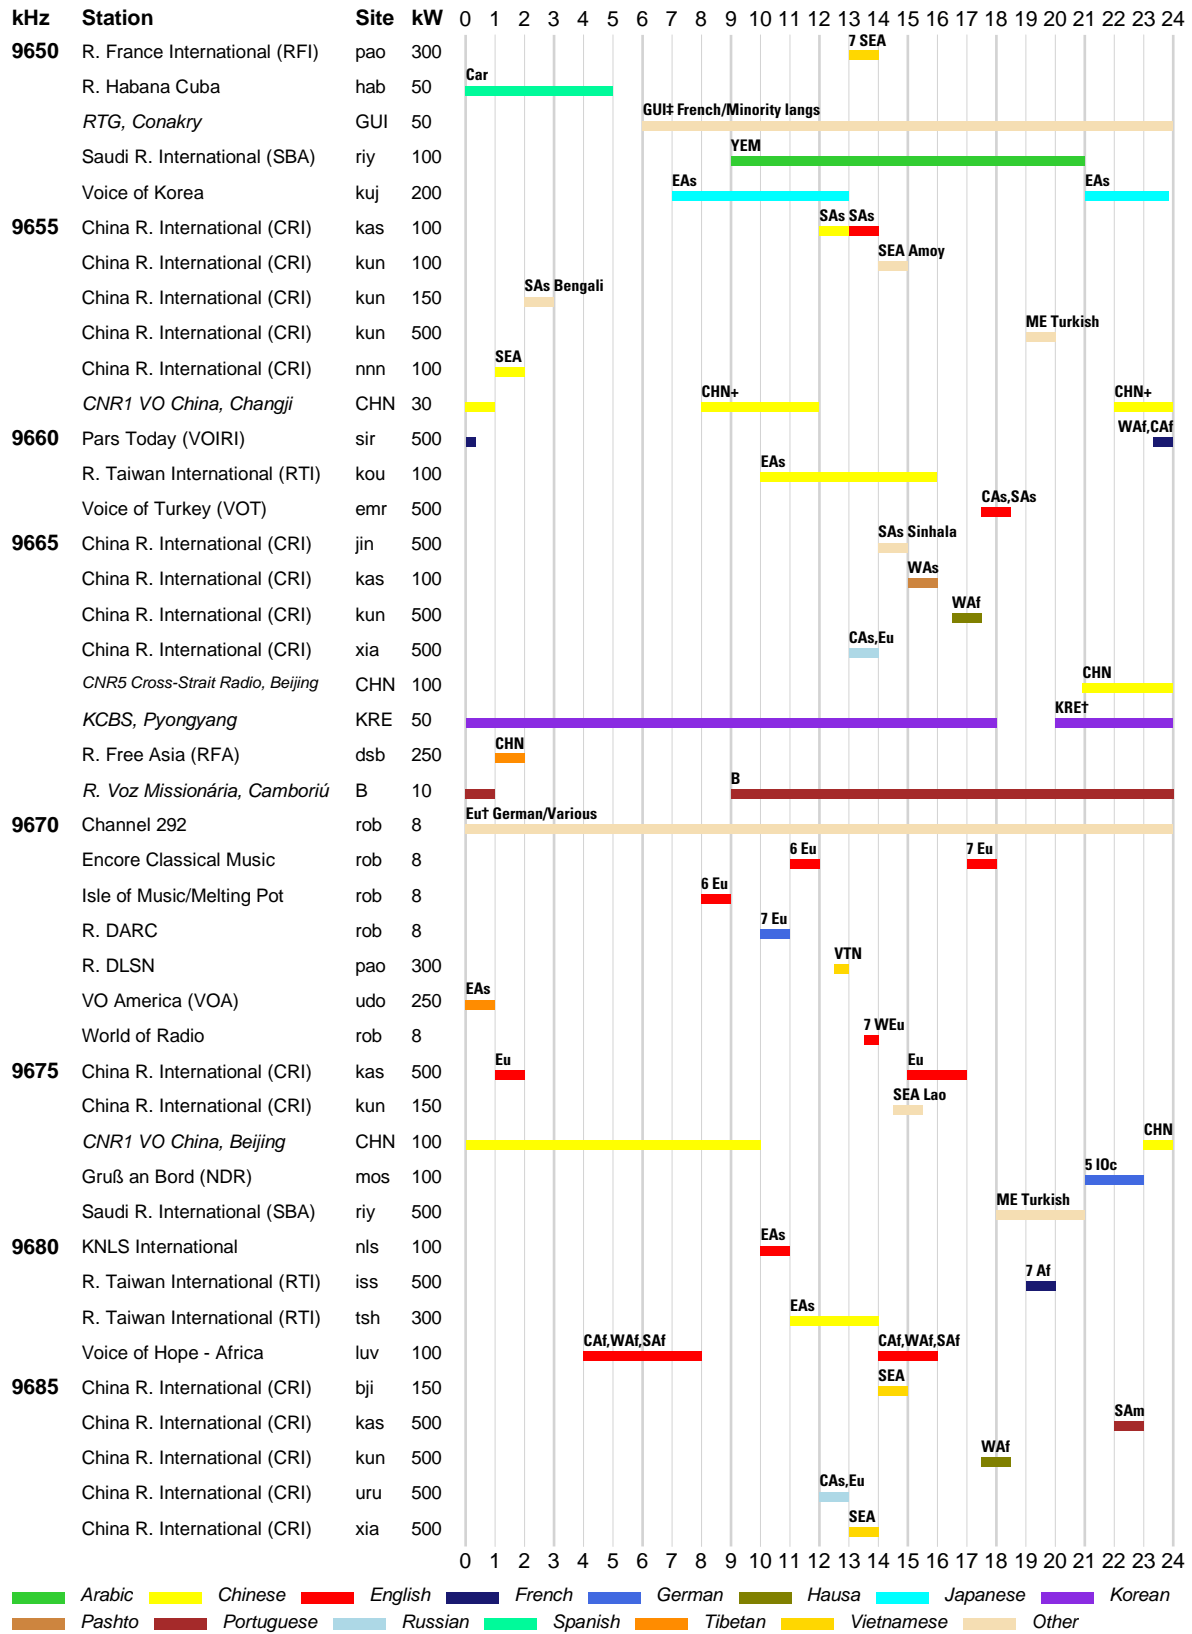

█ Arabic █ Dari █ English █ French █ Hausa █ Hindi █ Pashto █ Portuguese
█ Russian █ Urdu █ Vietnamese █ Other

WRTH BARGRAPH FREQUENCY GUIDE

INTERNATIONAL BROADCASTS & DOMESTIC SHORTWAVE

WRTH BARGRAPH FREQUENCY GUIDE

WRTH BARGRAPH FREQUENCY GUIDE

INTERNATIONAL BROADCASTS & DOMESTIC SHORTWAVE

WRTH BARGRAPH FREQUENCY GUIDE

INTERNATIONAL BROADCASTS & DOMESTIC SHORTWAVE

WRTH BARGRAPH FREQUENCY GUIDE

■ Arabic ■ Chinese ■ Dari ■ English ■ German ■ Japanese ■ Korean ■ Pashto
■ Portuguese ■ Russian ■ Spanish ■ Urdu ■ Other

WRTH BARGRAPH FREQUENCY GUIDE

█ Arabic █ Burmese █ Chinese █ English █ French █ Hindi █ Korean █ Pashto
█ Portuguese █ Russian █ Vietnamese █ Other

INTERNATIONAL BROADCASTS & DOMESTIC SHORTWAVE

WRTH BARGRAPH FREQUENCY GUIDE

WRTH BARGRAPH FREQUENCY GUIDE

█ Arabic █ Chinese █ English █ French █ Hindi █ Japanese █ Korean █ Pashto
█ Portuguese █ Spanish █ Tibetan █ Other

INTERNATIONAL BROADCASTS & DOMESTIC SHORTWAVE

WRTH BARGRAPH FREQUENCY GUIDE