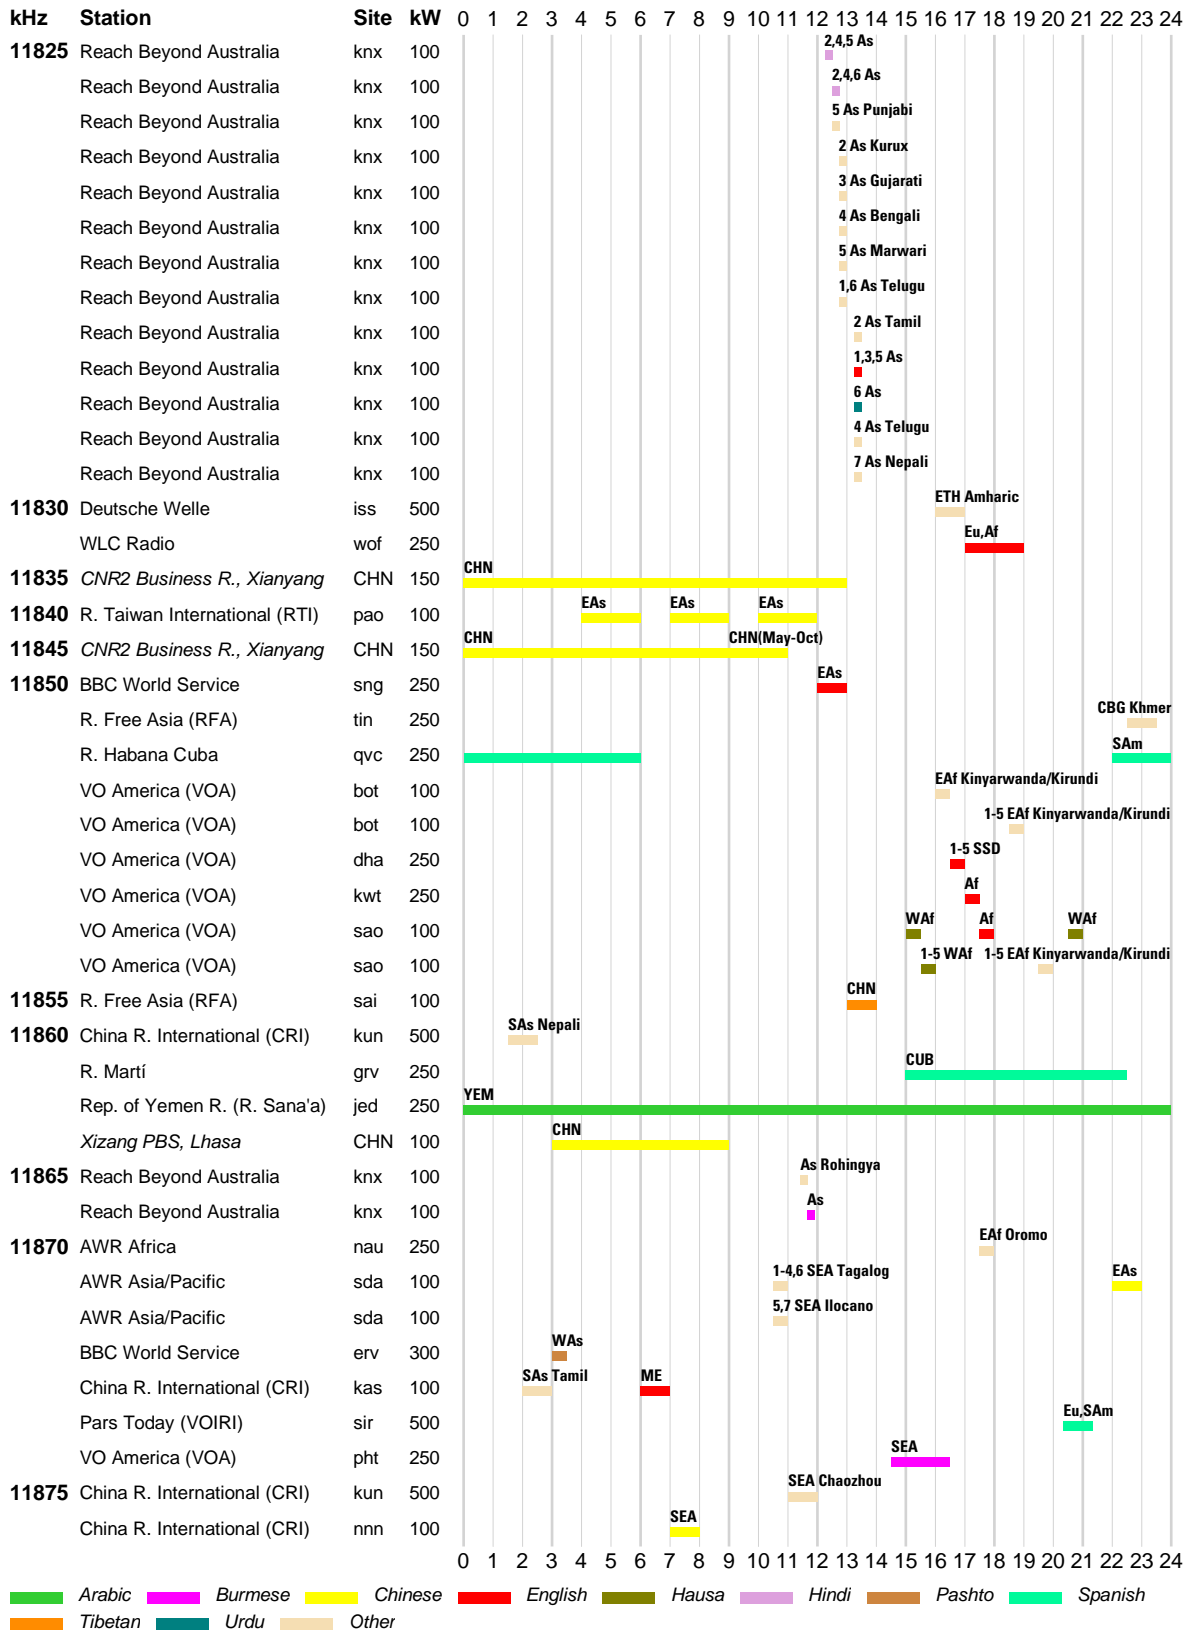

INTERNATIONAL BROADCASTS & DOMESTIC SHORTWAVE