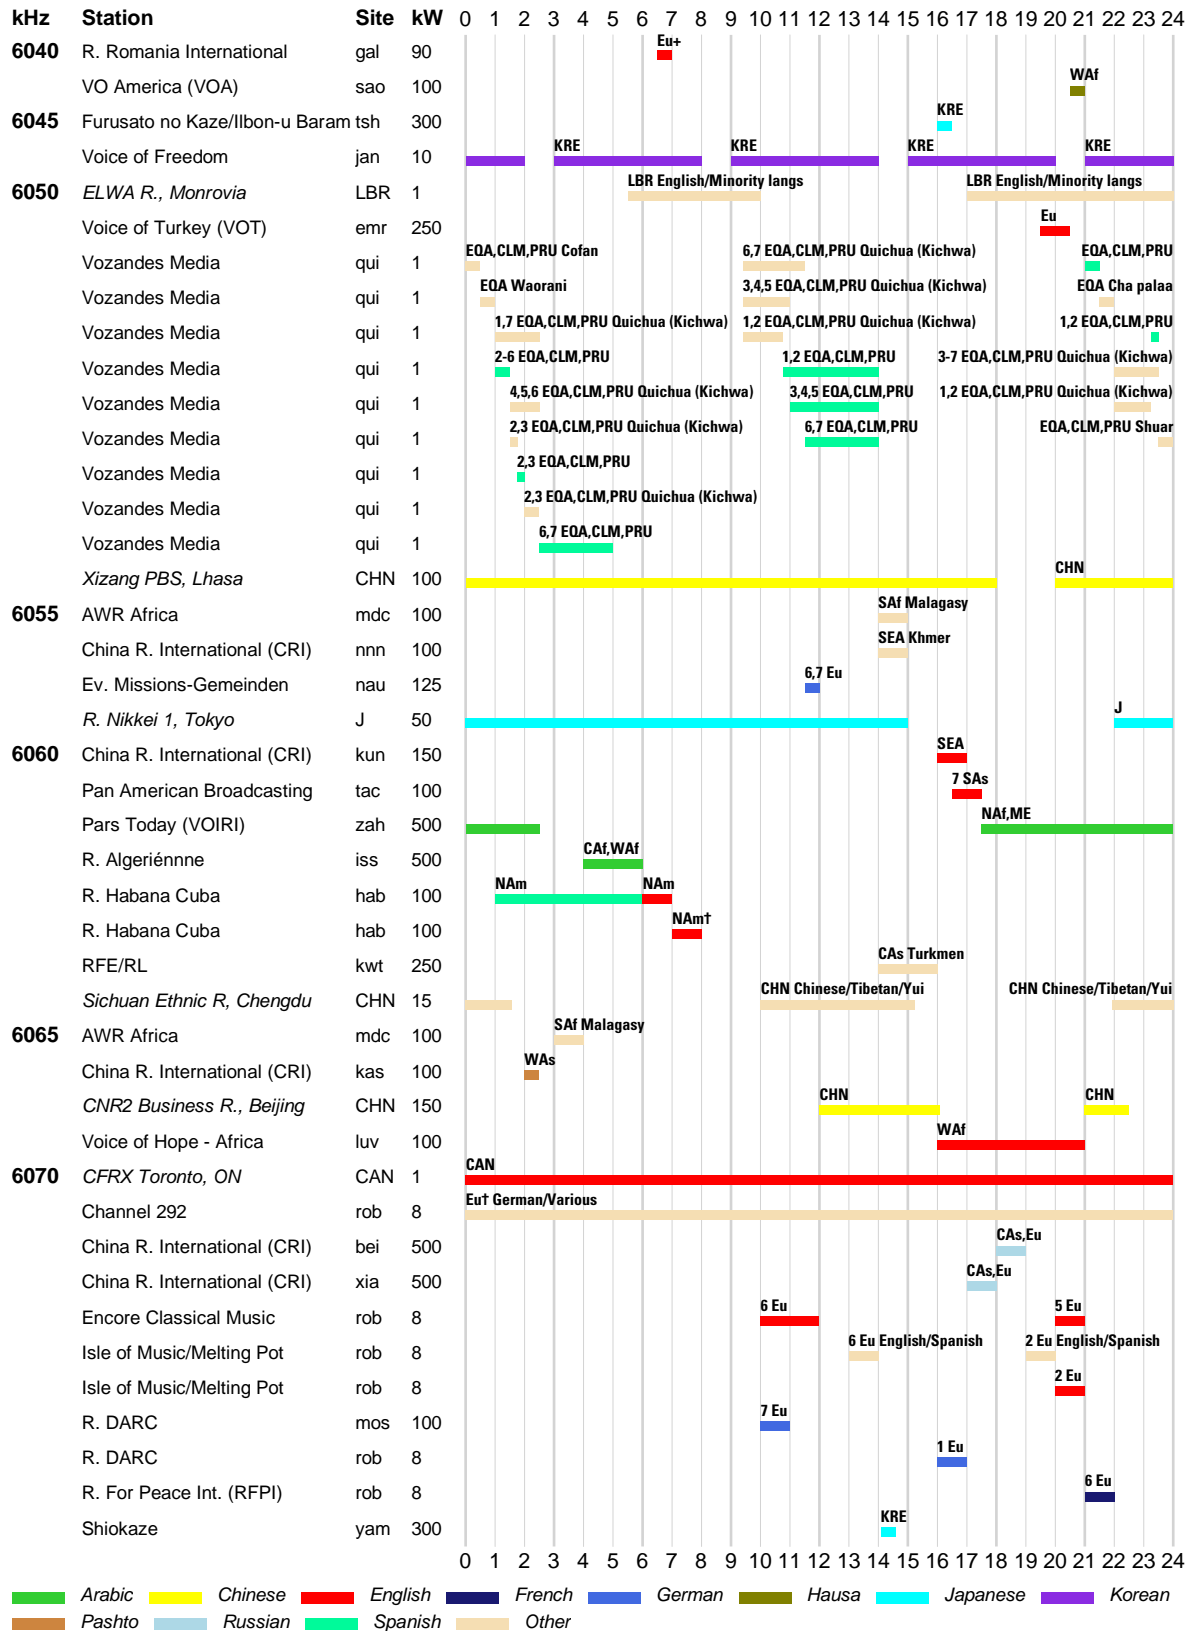

INTERNATIONAL BROADCASTS & DOMESTIC SHORTWAVE

WRTH BARGRAPH FREQUENCY GUIDE

█ Arabic
 █ Dari
 █ English
 █ German
 █ Hindi
 █ Korean
 █ Pashto
 █ Russian
█ Vietnamese
█ Other

INTERNATIONAL BROADCASTS & DOMESTIC SHORTWAVE

█ Arabic █ Dari █ English █ French █ Hausa █ Hindi █ Pashto █ Portuguese
█ Russian █ Urdu █ Vietnamese █ Other

WRTH BARGRAPH FREQUENCY GUIDE

INTERNATIONAL BROADCASTS & DOMESTIC SHORTWAVE

WRTH BARGRAPH FREQUENCY GUIDE

INTERNATIONAL BROADCASTS & DOMESTIC SHORTWAVE

WRTH BARGRAPH FREQUENCY GUIDE

INTERNATIONAL BROADCASTS & DOMESTIC SHORTWAVE

WRTH BARGRAPH FREQUENCY GUIDE

INTERNATIONAL BROADCASTS & DOMESTIC SHORTWAVE

■ Arabic ■ Chinese ■ Dari ■ English ■ French ■ German ■ Japanese
■ Portuguese ■ Russian ■ Spanish ■ Other

WRTH BARGRAPH FREQUENCY GUIDE

INTERNATIONAL BROADCASTS & DOMESTIC SHORTWAVE

WRTH BARGRAPH FREQUENCY GUIDE

INTERNATIONAL BROADCASTS & DOMESTIC SHORTWAVE

WRTH BARGRAPH FREQUENCY GUIDE

■ Arabic ■ Chinese ■ Dari ■ English ■ German ■ Japanese ■ Korean ■ Pashto
■ Portuguese ■ Russian ■ Spanish ■ Urdu ■ Other