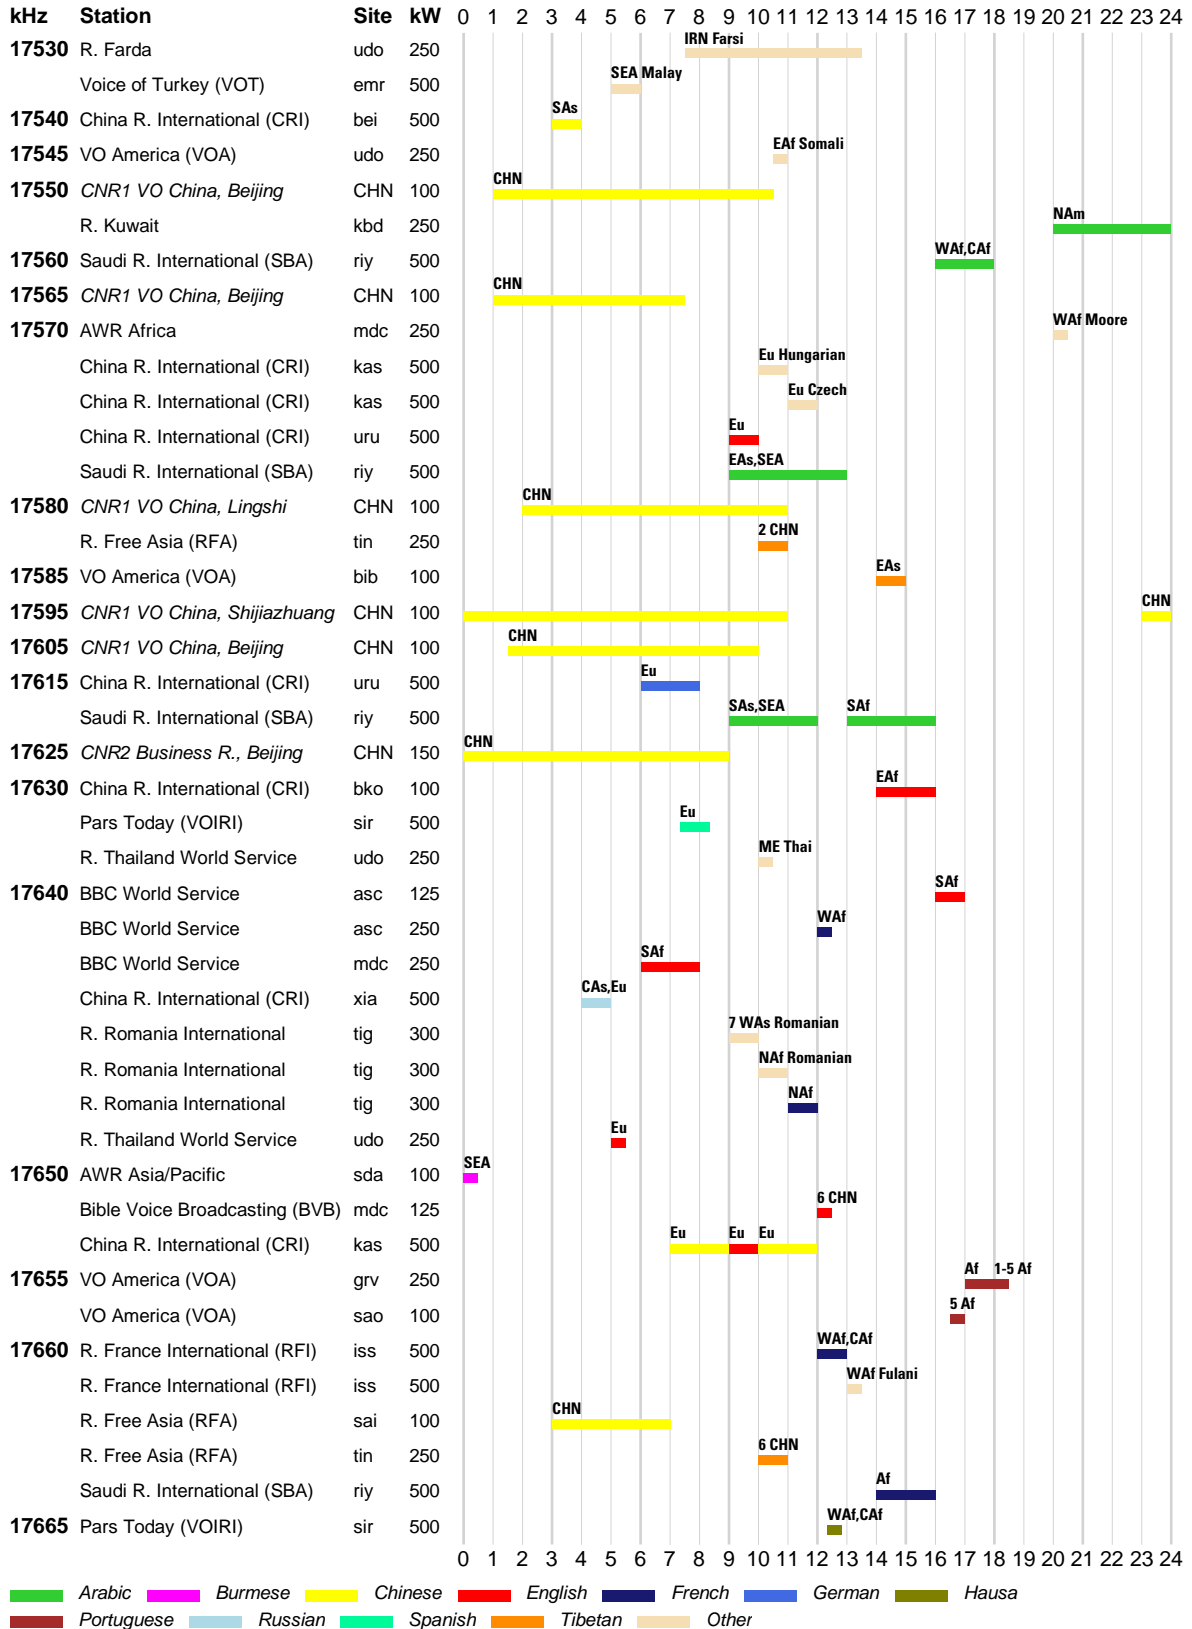

WRTH BARGRAPH FREQUENCY GUIDE