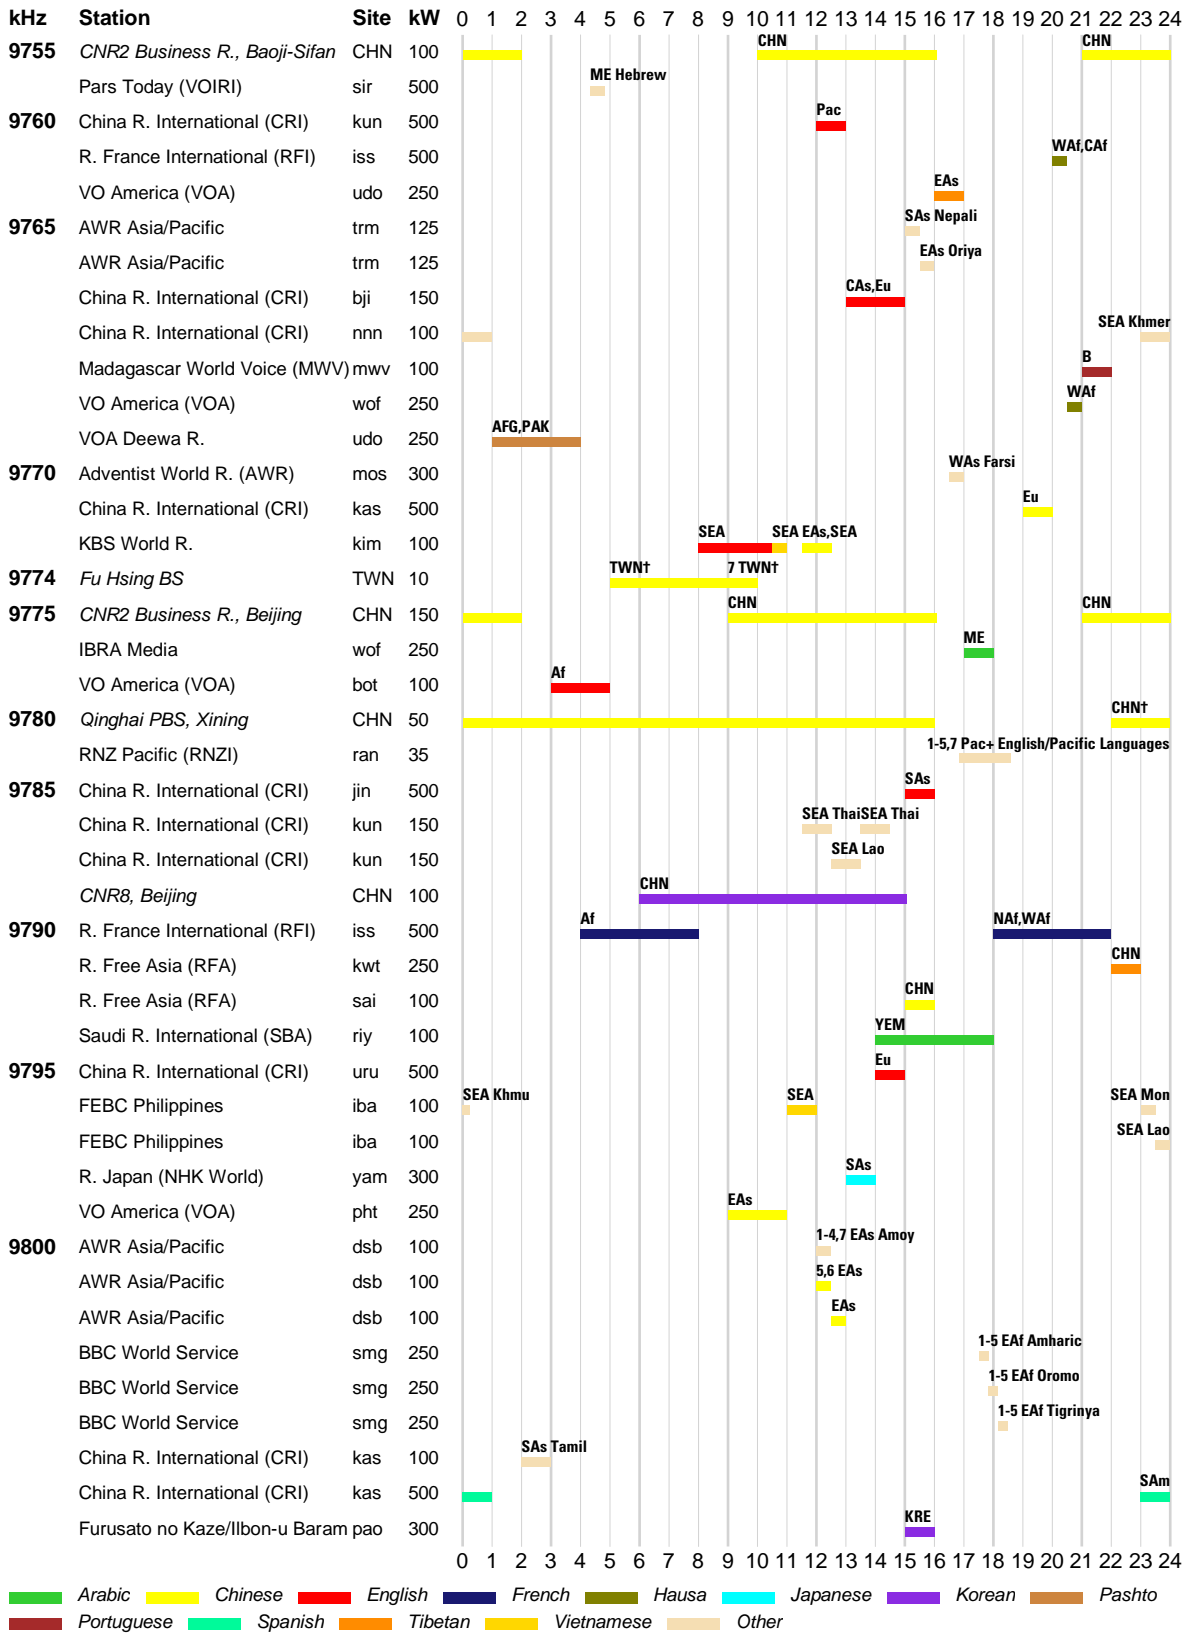

█ Arabic █ Dari █ English █ French █ Hausa █ Hindi █ Pashto █ Portuguese
█ Russian █ Urdu █ Vietnamese █ Other

WRTH BARGRAPH FREQUENCY GUIDE

INTERNATIONAL BROADCASTS & DOMESTIC SHORTWAVE

WRTH BARGRAPH FREQUENCY GUIDE

WRTH BARGRAPH FREQUENCY GUIDE

INTERNATIONAL BROADCASTS & DOMESTIC SHORTWAVE

WRTH BARGRAPH FREQUENCY GUIDE

INTERNATIONAL BROADCASTS & DOMESTIC SHORTWAVE

WRTH BARGRAPH FREQUENCY GUIDE

■ Arabic ■ Chinese ■ Dari ■ English ■ German ■ Japanese ■ Korean ■ Pashto
■ Portuguese ■ Russian ■ Spanish ■ Urdu ■ Other

WRTH BARGRAPH FREQUENCY GUIDE

█ Arabic █ Burmese █ Chinese █ English █ French █ Hindi █ Korean █ Pashto
█ Portuguese █ Russian █ Vietnamese █ Other

INTERNATIONAL BROADCASTS & DOMESTIC SHORTWAVE

WRTH BARGRAPH FREQUENCY GUIDE

WRTH BARGRAPH FREQUENCY GUIDE

█ Arabic █ Chinese █ English █ French █ Hindi █ Japanese █ Korean █ Pashto
█ Portuguese █ Spanish █ Tibetan █ Other

INTERNATIONAL BROADCASTS & DOMESTIC SHORTWAVE

WRTH BARGRAPH FREQUENCY GUIDE